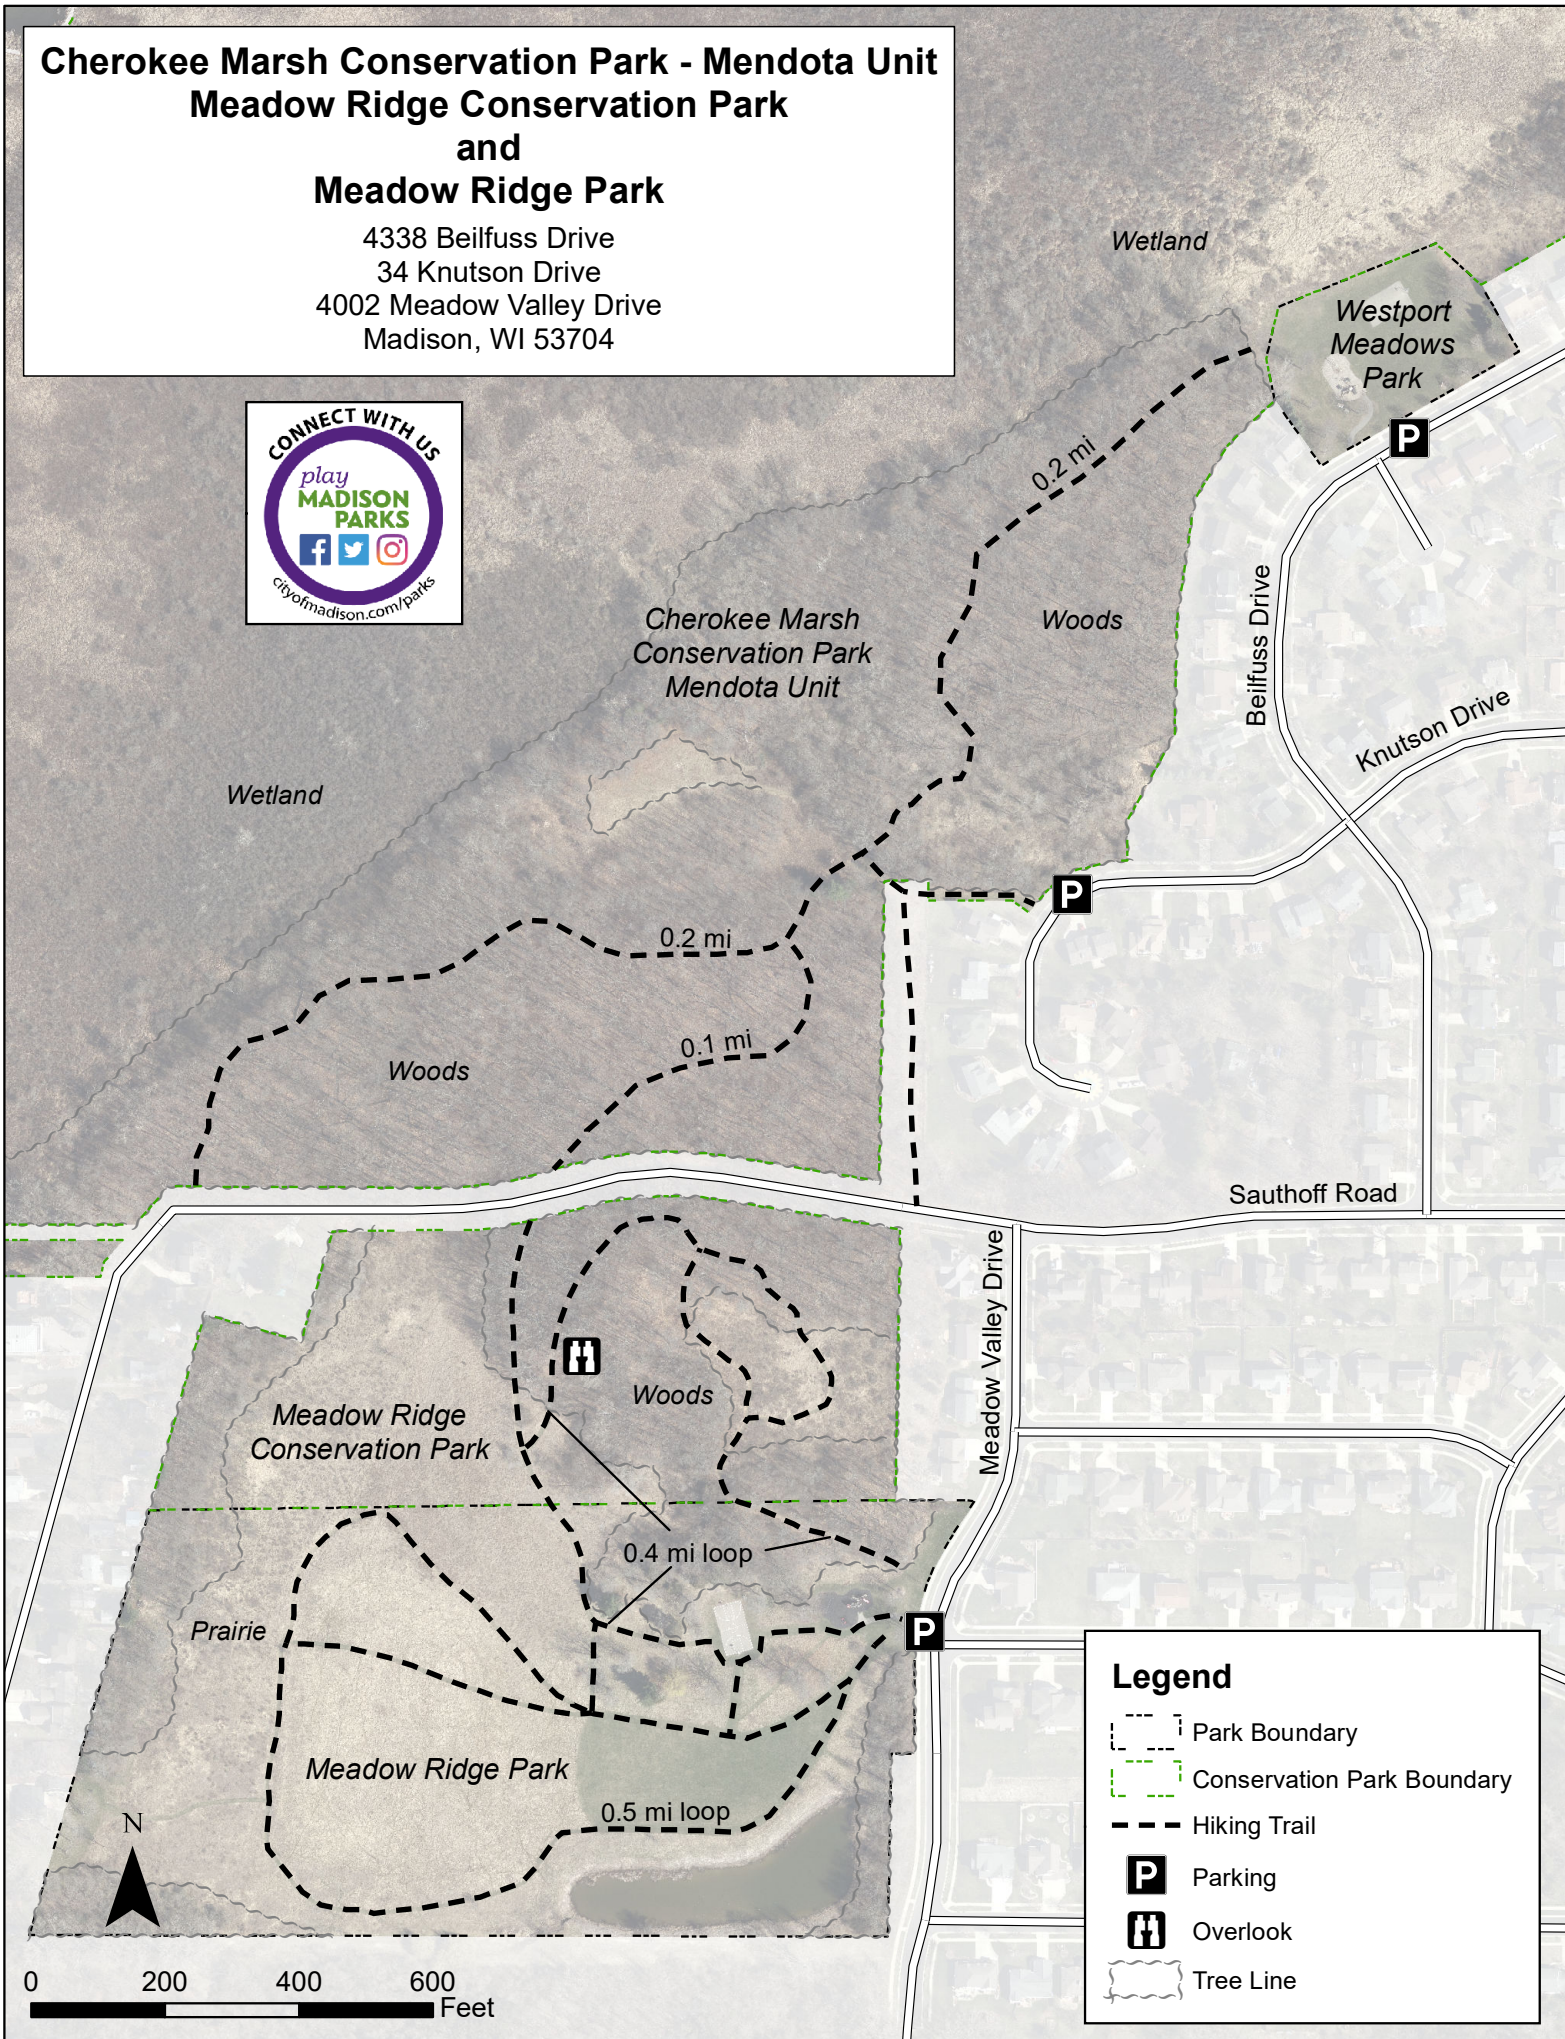

Cherokee Marsh Conservation Park - Mendota Unit Meadow Ridge Conservation Park and Meadow Ridge Park

4338 Beilfuss Drive
34 Knutson Drive
4002 Meadow Valley Drive
Madison, WI 53704

Legend

- Park Boundary
- Conservation Park Boundary
- Hiking Trail
- Parking
- Overlook
- Tree Line