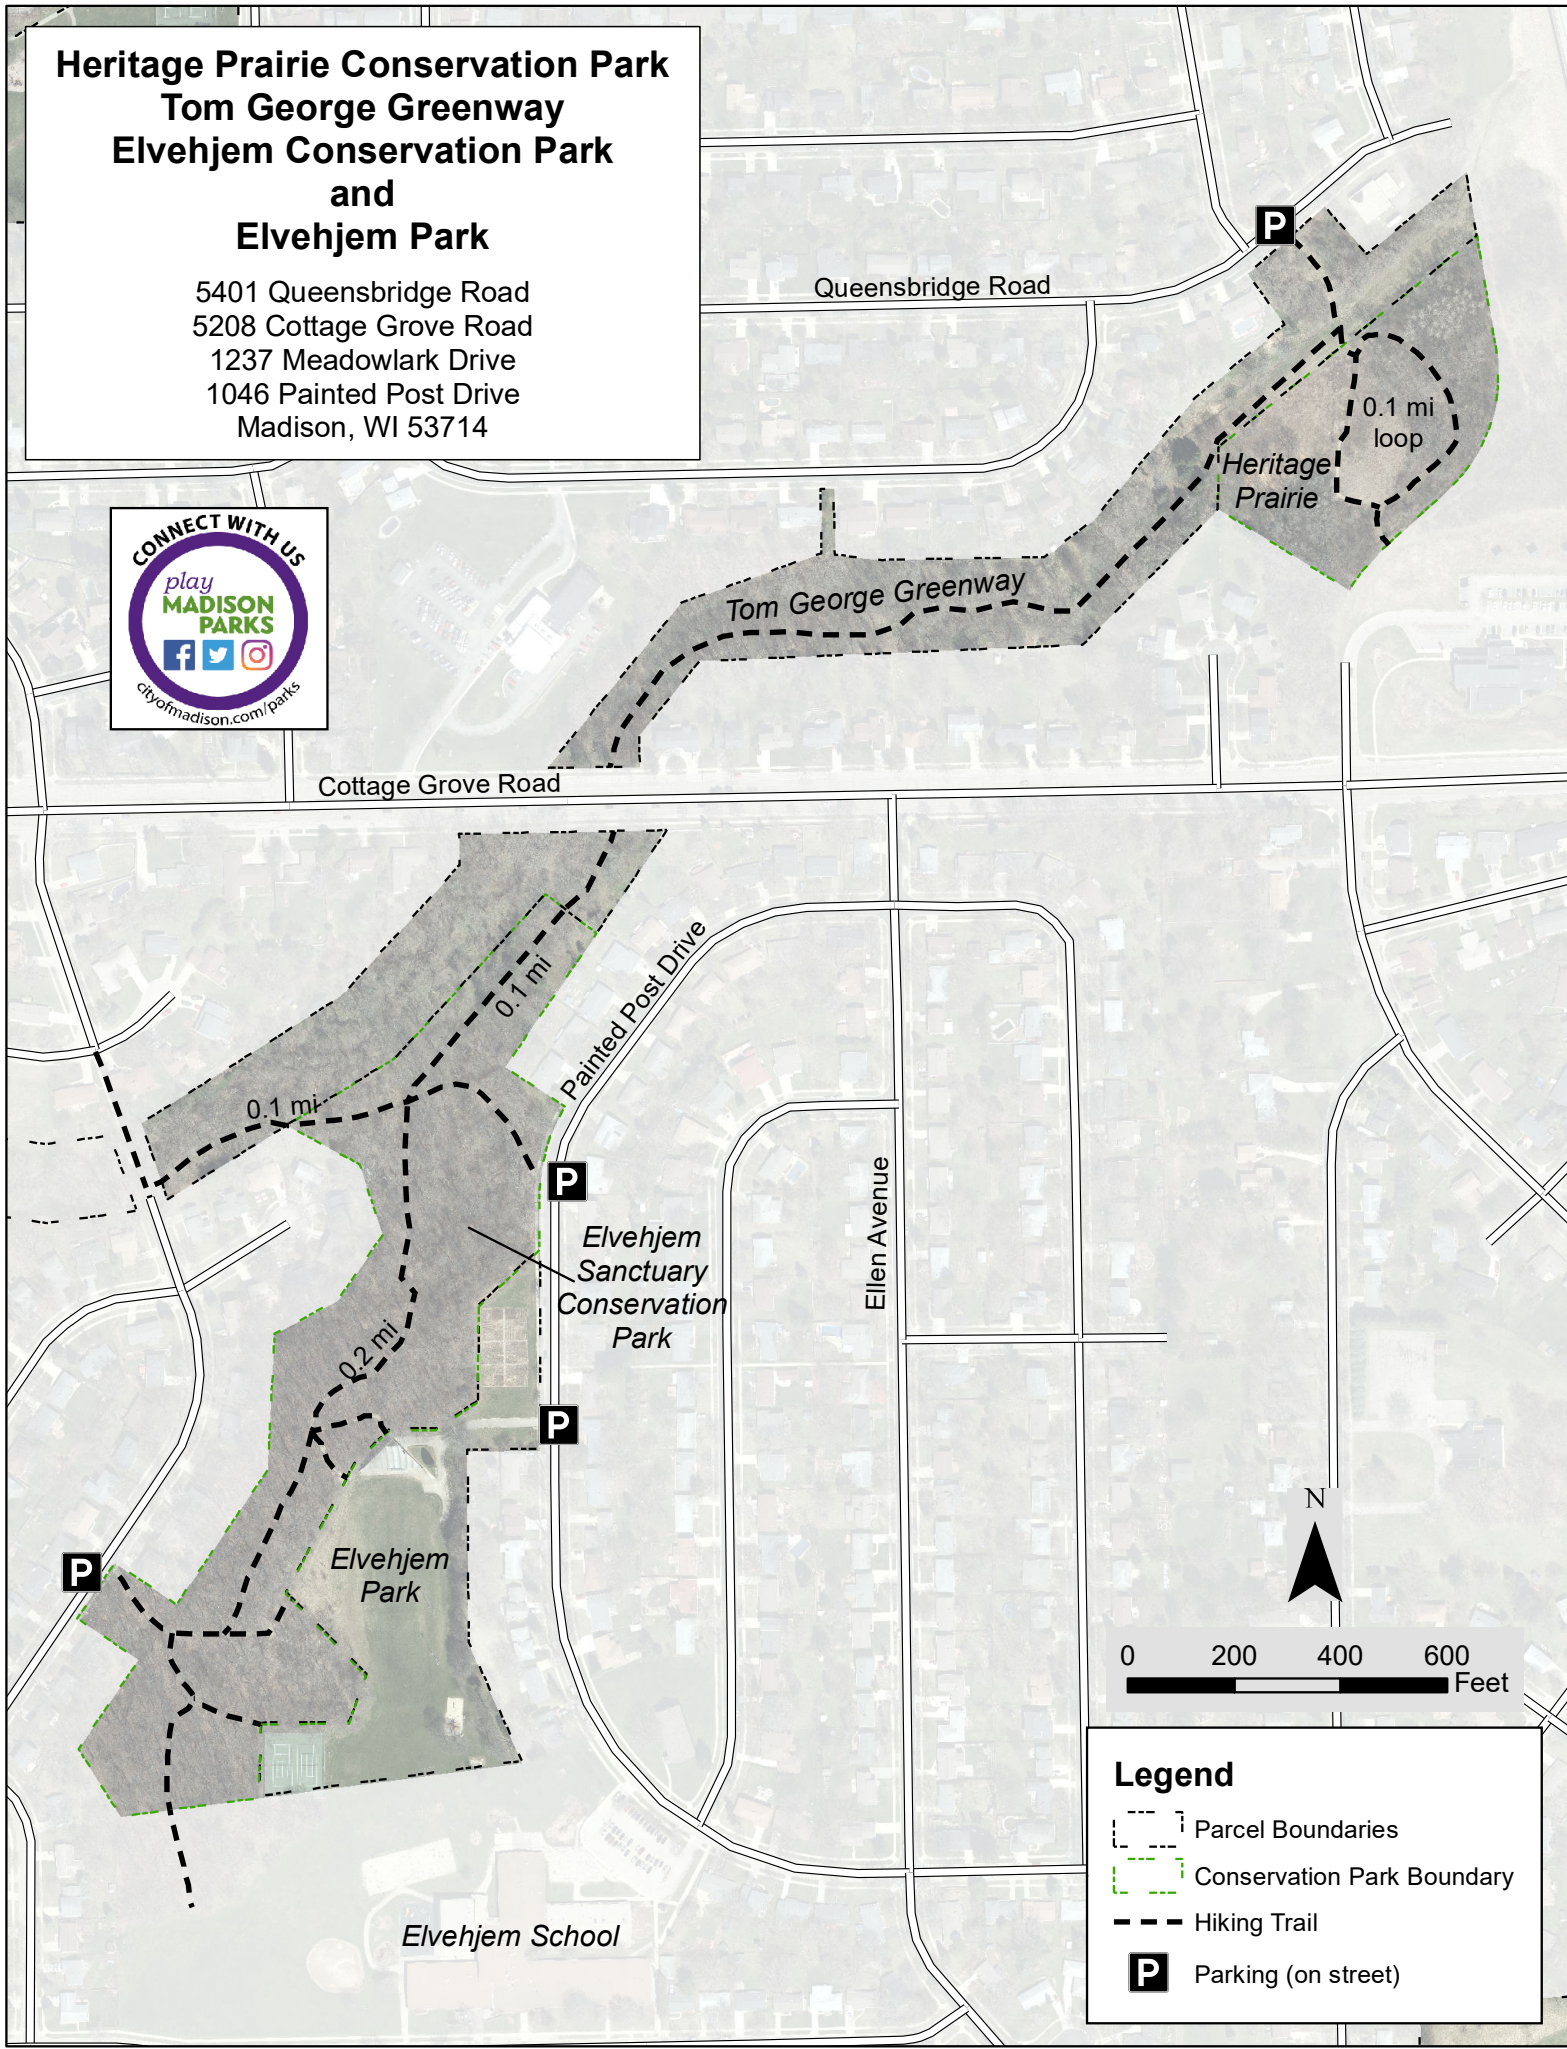

**Heritage Prairie Conservation Park  
Tom George Greenway  
Elvehjem Conservation Park  
and  
Elvehjem Park**

5401 Queensbridge Road  
5208 Cottage Grove Road  
1237 Meadowlark Drive  
1046 Painted Post Drive  
Madison, WI 53714

**Legend**

- Parcel Boundaries
- Conservation Park Boundary
- Hiking Trail
- Parking (on street)