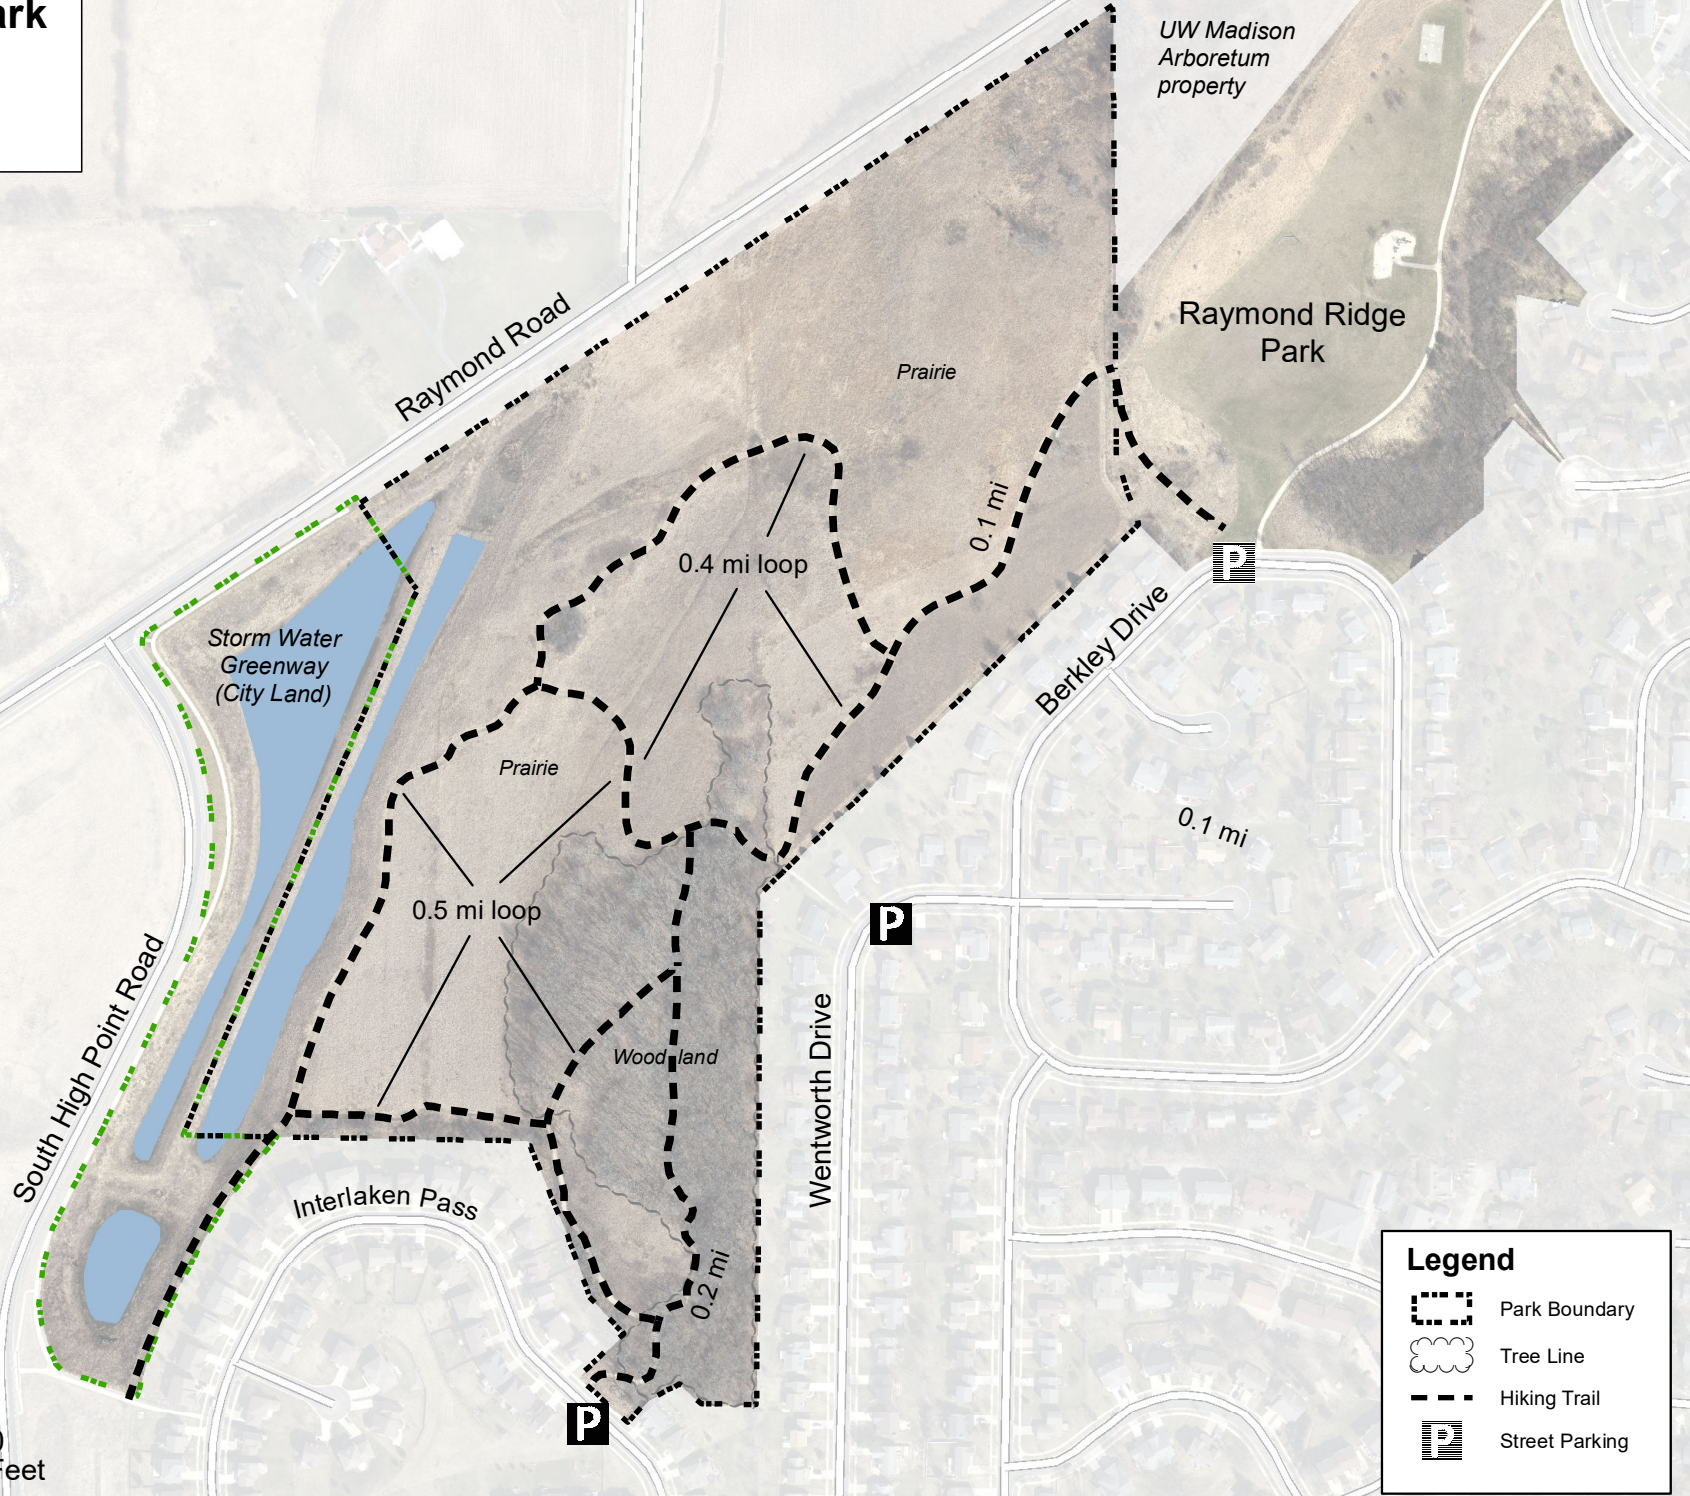

Prairie Ridge Conservation Park

2869 Interlaken Pass
2616 Wentworth Drive
2406 Berkley Drive
Madison, WI 53713

Legend

- Park Boundary
- Tree Line
- Hiking Trail
- Street Parking