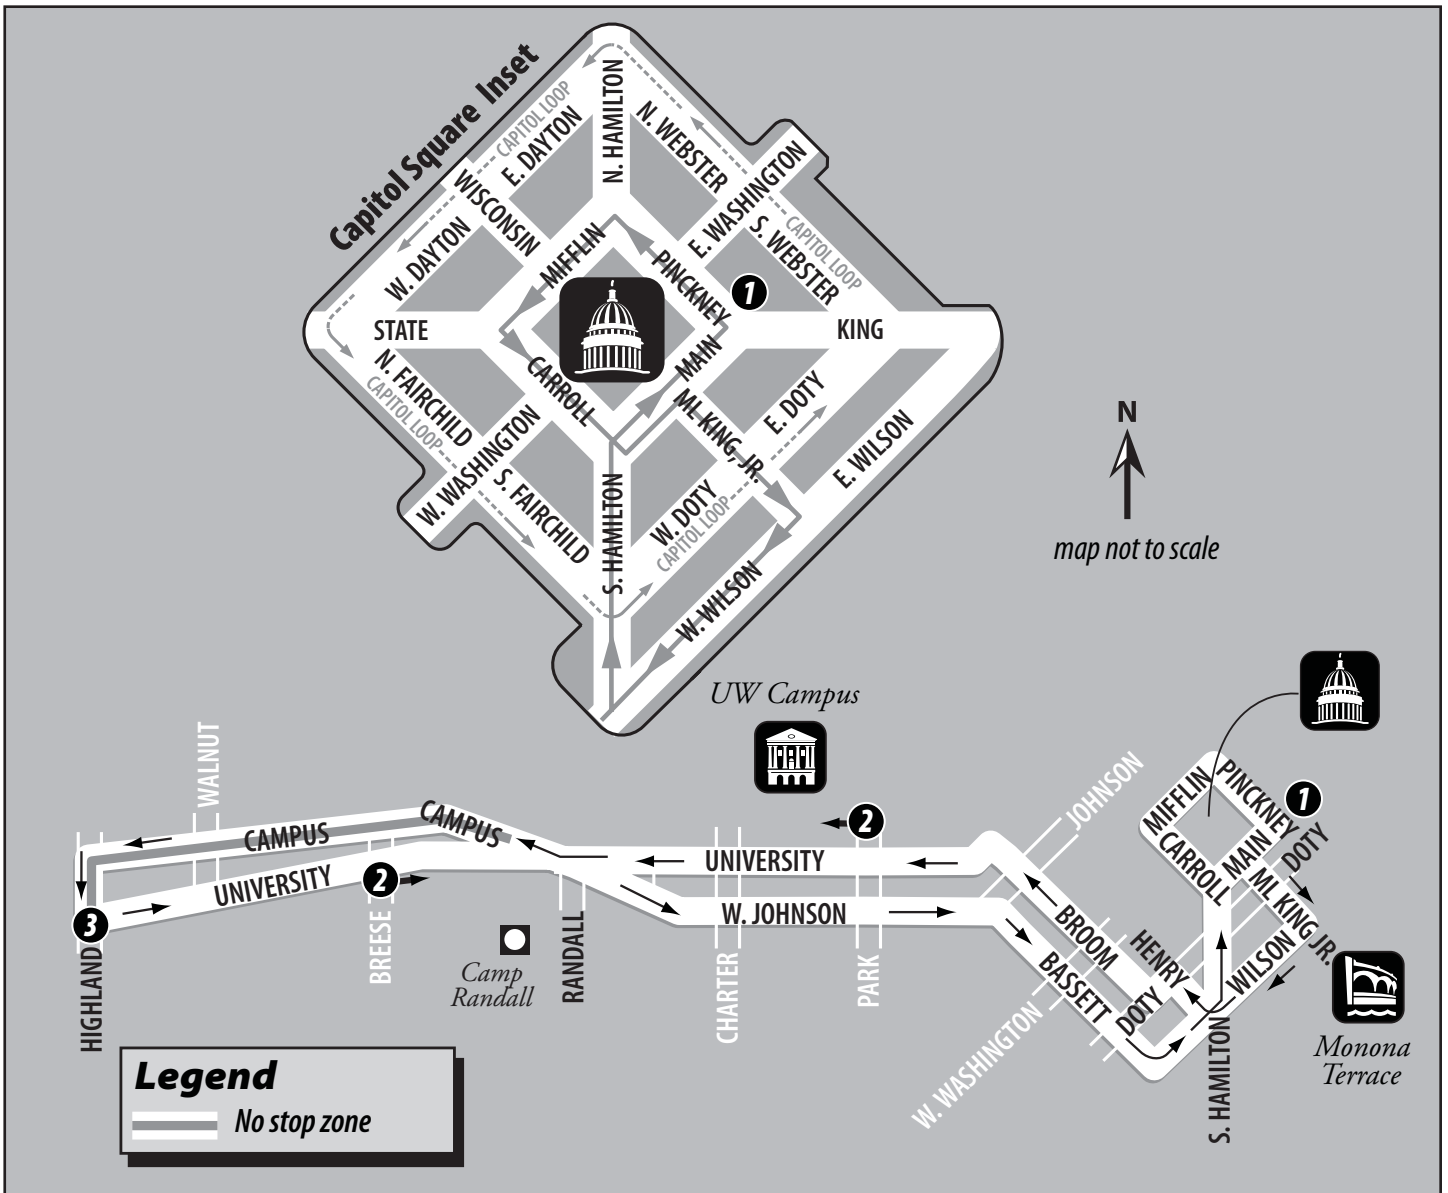

Route 1

1 Weekday– Capitol Square to/from Old University Ave.

Comes From Route	 Pinckney St. and Main St.	 University Ave. and Park St.	University Ave. and Highland Ave.	 University Ave. and Breese Ter.	 Pinckney St. and Main St.	Becomes Route
	1	2	3	2	1	
19	9:35	9:49	9:56	9:58	10:11	19
19	10:35	10:49	10:56	10:58	11:11	19
19	11:35	11:49	11:56	11:58	12:11	19
19	12:35	12:49	12:56	12:58	1:11	19
19	1:35	1:49	1:56	1:58	2:11	19
19	2:35	2:49	2:56	2:58	3:11	19

WEEKDAY