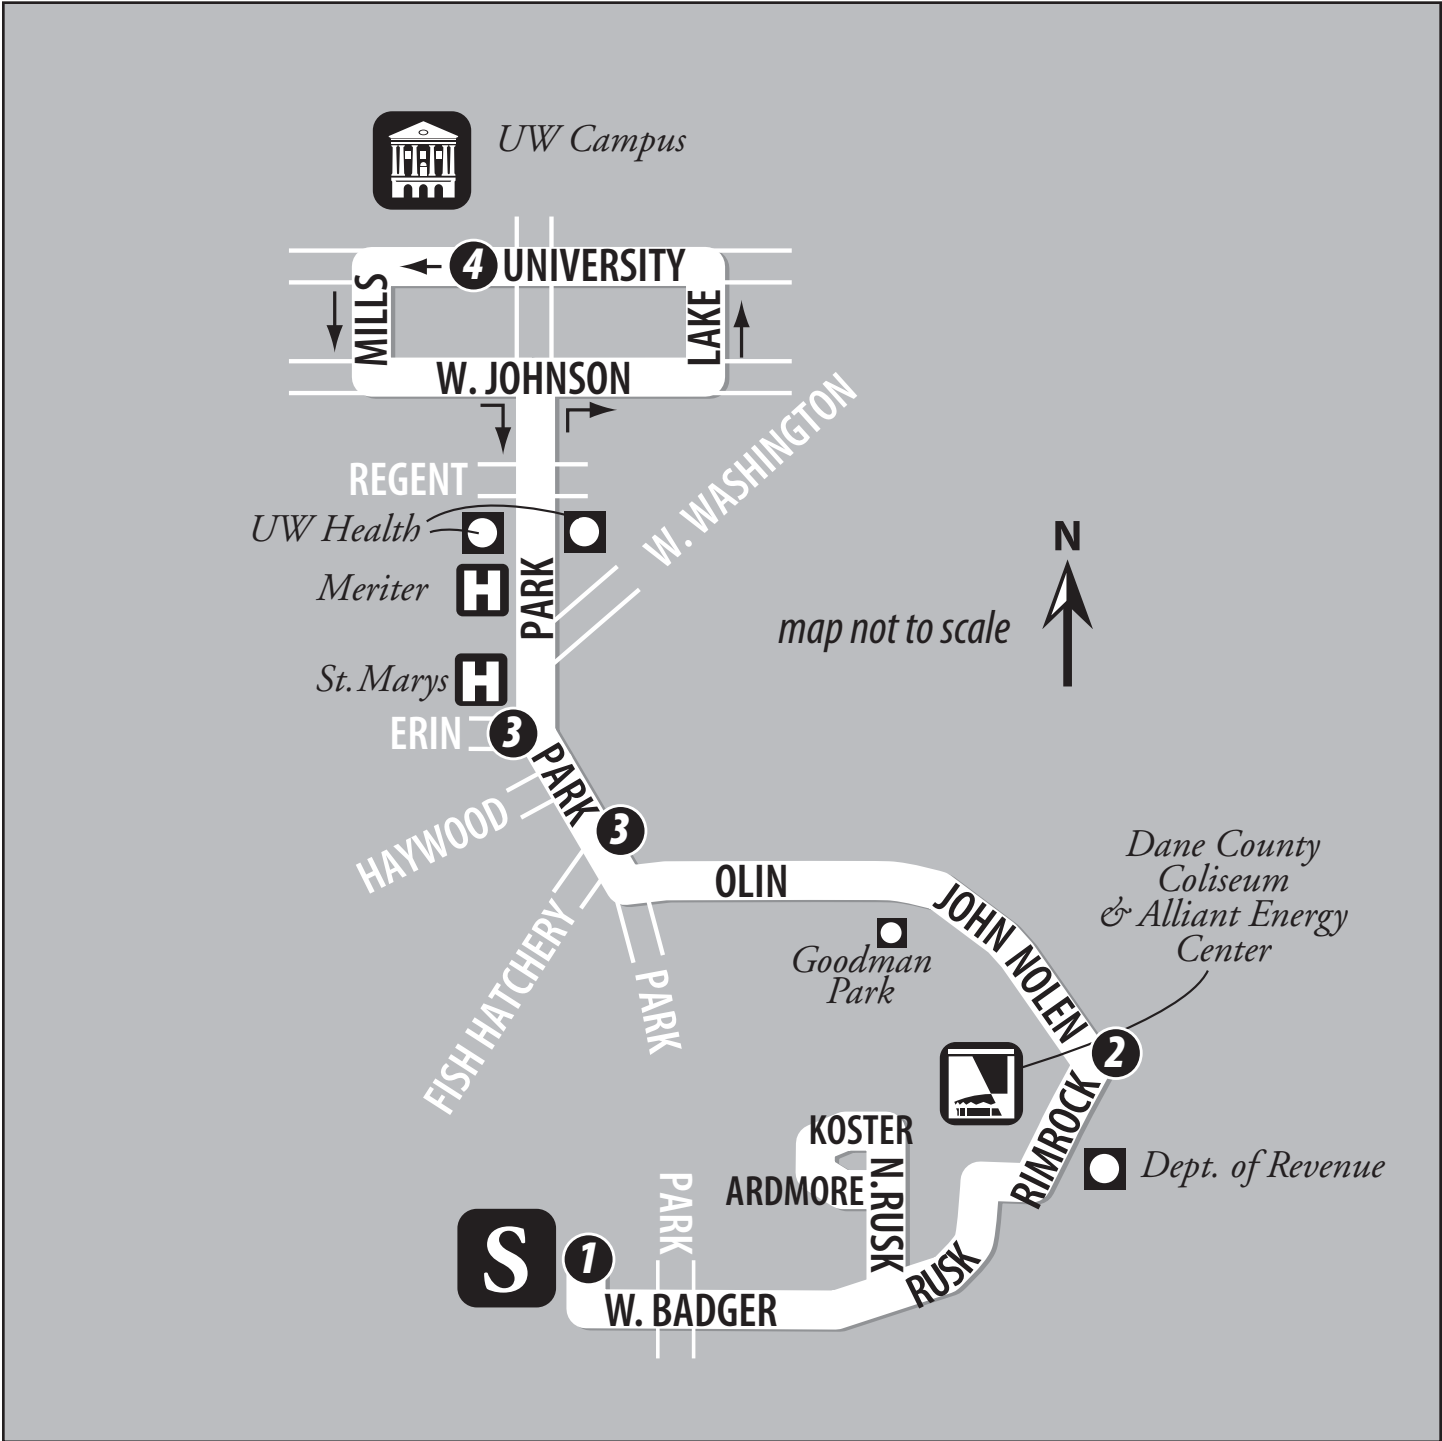

Passengers continuing to State St. or the Capitol Square should exit on W. Johnson St. at Park St. and transfer to a route continuing downtown.

WEEKDAY

Stay Informed!

Get personalized text & e-mail alerts.

Sign up at mymetrobus.com

Route 13

SATURDAY
SUNDAY
HOLIDAY

Metro Transit Tracker
Real-time bus arrivals for every stop.

M Metro
mymetrobus.com

Route 13

13 Saturday/Sunday/Holiday – South Transfer Point to UW Campus

Comes From Route	 South Transfer Point	 John Nolen Dr. and Rimrock Rd.	Park St. and Fish Hatchery Rd.	 University Ave. and Park St.	Becomes Route
	1	2	3	4	
G	6:30	6:39	6:44	6:53	13
18	7:30	7:39	7:44	7:53	13
18	8:30	8:39	8:44	8:53	13
18	9:30	9:39	9:44	9:53	13
18	10:30	10:39	10:44	10:53	13
18	11:30	11:39	11:44	11:53	13
18	12:30	12:39	12:44	12:53	13
18	1:30	1:39	1:44	1:53	13
18	2:30	2:39	2:44	2:53	13
18	3:30	3:39	3:44	3:53	13
18	4:30	4:39	4:44	4:53	13
18	5:30	5:39	5:44	5:53	13
18	6:30	6:39	6:44	6:53	13
18	7:30	7:39	7:44	7:53	13
18	8:30	8:39	8:44	8:53	13
18	9:30	9:39	9:44	9:53	13

Comes From Route	 University Ave. and Park St.	 Park St. and Erin St.	 John Nolen Dr. and Rimrock Rd.	 South Transfer Point	Becomes Route
	4	3	2	1	
13	7:02	7:07	7:14	7:22	18
13	8:02	8:07	8:14	8:22	18
13	9:02	9:07	9:14	9:22	18
13	10:02	10:07	10:14	10:22	18
13	11:02	11:07	11:14	11:22	18
13	12:02	12:07	12:14	12:22	18
13	1:02	1:07	1:14	1:22	18
13	2:02	2:07	2:14	2:22	18
13	3:02	3:07	3:14	3:22	18
13	4:02	4:07	4:14	4:22	18
13	5:02	5:07	5:14	5:22	18
13	6:02	6:07	6:14	6:22	18
13	7:02	7:07	7:14	7:22	18
13	8:02	8:07	8:14	8:22	18
13	9:02	9:07	9:14	9:22	18
13	10:02	10:07	10:14	10:22	G