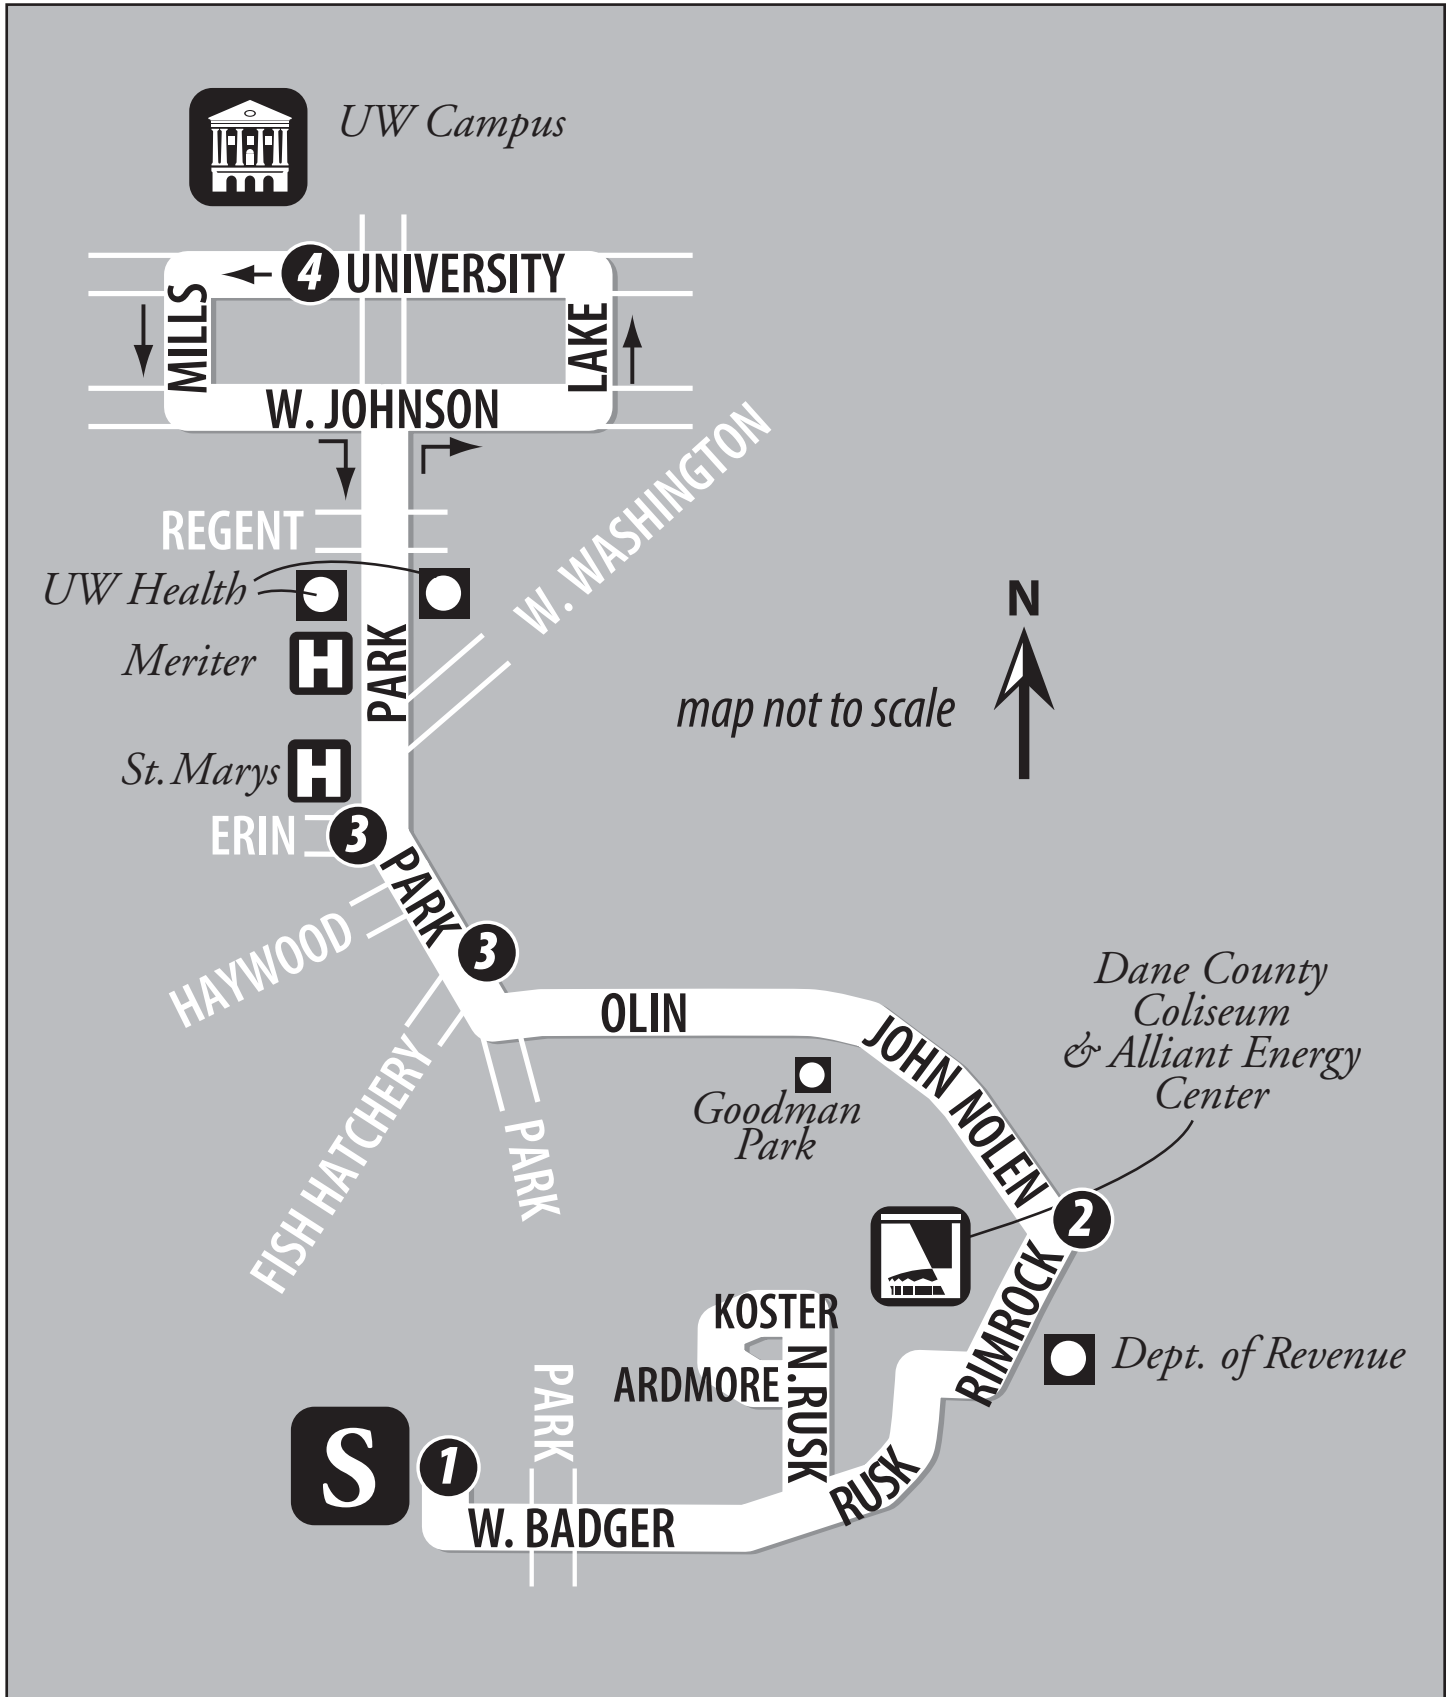

Route 13

Route 13

13 Weekday – South Transfer Point to UW Campus

Comes From Route	South Transfer Point	John Nolen Dr. and Rimrock Rd.	Park St. and Fish Hatchery Rd.	University Ave. and Park St.	Becomes Route
	1	2	3	4	
G	5:40	5:48	5:53	6:01	13
40	6:00	6:08	6:13	6:21	13
13	6:30	6:38	6:43	6:51	13
13	7:00	7:10	7:17	7:27	13
13	7:30	7:40	7:47	7:57	13
13	8:00	8:10	8:17	8:27	13
13	8:30	8:40	8:47	8:57	13
13	9:30	9:40	9:47	9:57	13
13	10:30	10:40	10:45	10:54	13
13	11:30	11:40	11:45	11:54	13
13	12:30	12:40	12:45	12:54	13
13	1:30	1:40	1:45	1:54	13
13	2:30	2:40	2:45	2:54	13
G	3:00	3:10	3:15	3:25	13
13	3:30	3:40	3:45	3:55	13
13	4:00	4:10	4:15	4:25	13
13	4:30	4:40	4:45	4:55	13
13	5:00	5:10	5:15	5:25	13
13	5:30	5:40	5:45	5:55	13
13	6:00	6:09	6:14	6:22	G
13	6:30	6:39	6:44	6:52	13
13	7:30	7:39	7:44	7:52	13
13	8:30	8:38	8:43	8:50	13
13	9:30	9:38	9:43	9:50	13
13	10:30	10:38	10:43	10:50	13
13	11:30	11:38	11:43	11:50	G

13 Weekday – UW Campus to South Transfer Point

Comes From Route	University Ave. and Park St.	Park St. and Erin St.	John Nolen Dr. and Rimrock Rd.	South Transfer Point	Becomes Route
	4	3	2	1	
13	6:02	6:07	6:14	6:22	13
13	6:32	6:37	6:44	6:52	13
13	7:02	7:07	7:14	7:22	13
13	7:32	7:37	7:44	7:52	13
13	8:02	8:07	8:14	8:22	13
13	8:32	8:37	8:44	8:52	G
13	9:02	9:08	9:15	9:24	13
13	10:02	10:08	10:15	10:24	13
13	11:02	11:08	11:15	11:24	13
13	12:02	12:08	12:15	12:24	13
13	1:02	1:08	1:15	1:24	13
13	2:02	2:08	2:15	2:24	13
13	3:02	3:08	3:15	3:24	13
13	3:32	3:38	3:45	3:54	13
13	4:02	4:08	4:16	4:25	13
13	4:32	4:38	4:46	4:55	13
13	5:02	5:08	5:16	5:25	13
13	5:32	5:38	5:46	5:55	13
13	6:02	6:08	6:16	6:25	13
13	7:02	7:07	7:14	7:22	13
13	8:02	8:07	8:14	8:22	13
13	9:02	9:07	9:14	9:22	13
13	10:02	10:07	10:14	10:22	13
13	11:02	11:07	11:14	11:22	13

Passengers continuing to State St. or the Capitol Square should exit on W. Johnson St. at Park St. and transfer to a route continuing downtown.

WEEKDAY

Stay Informed!

Get personalized text & e-mail alerts.