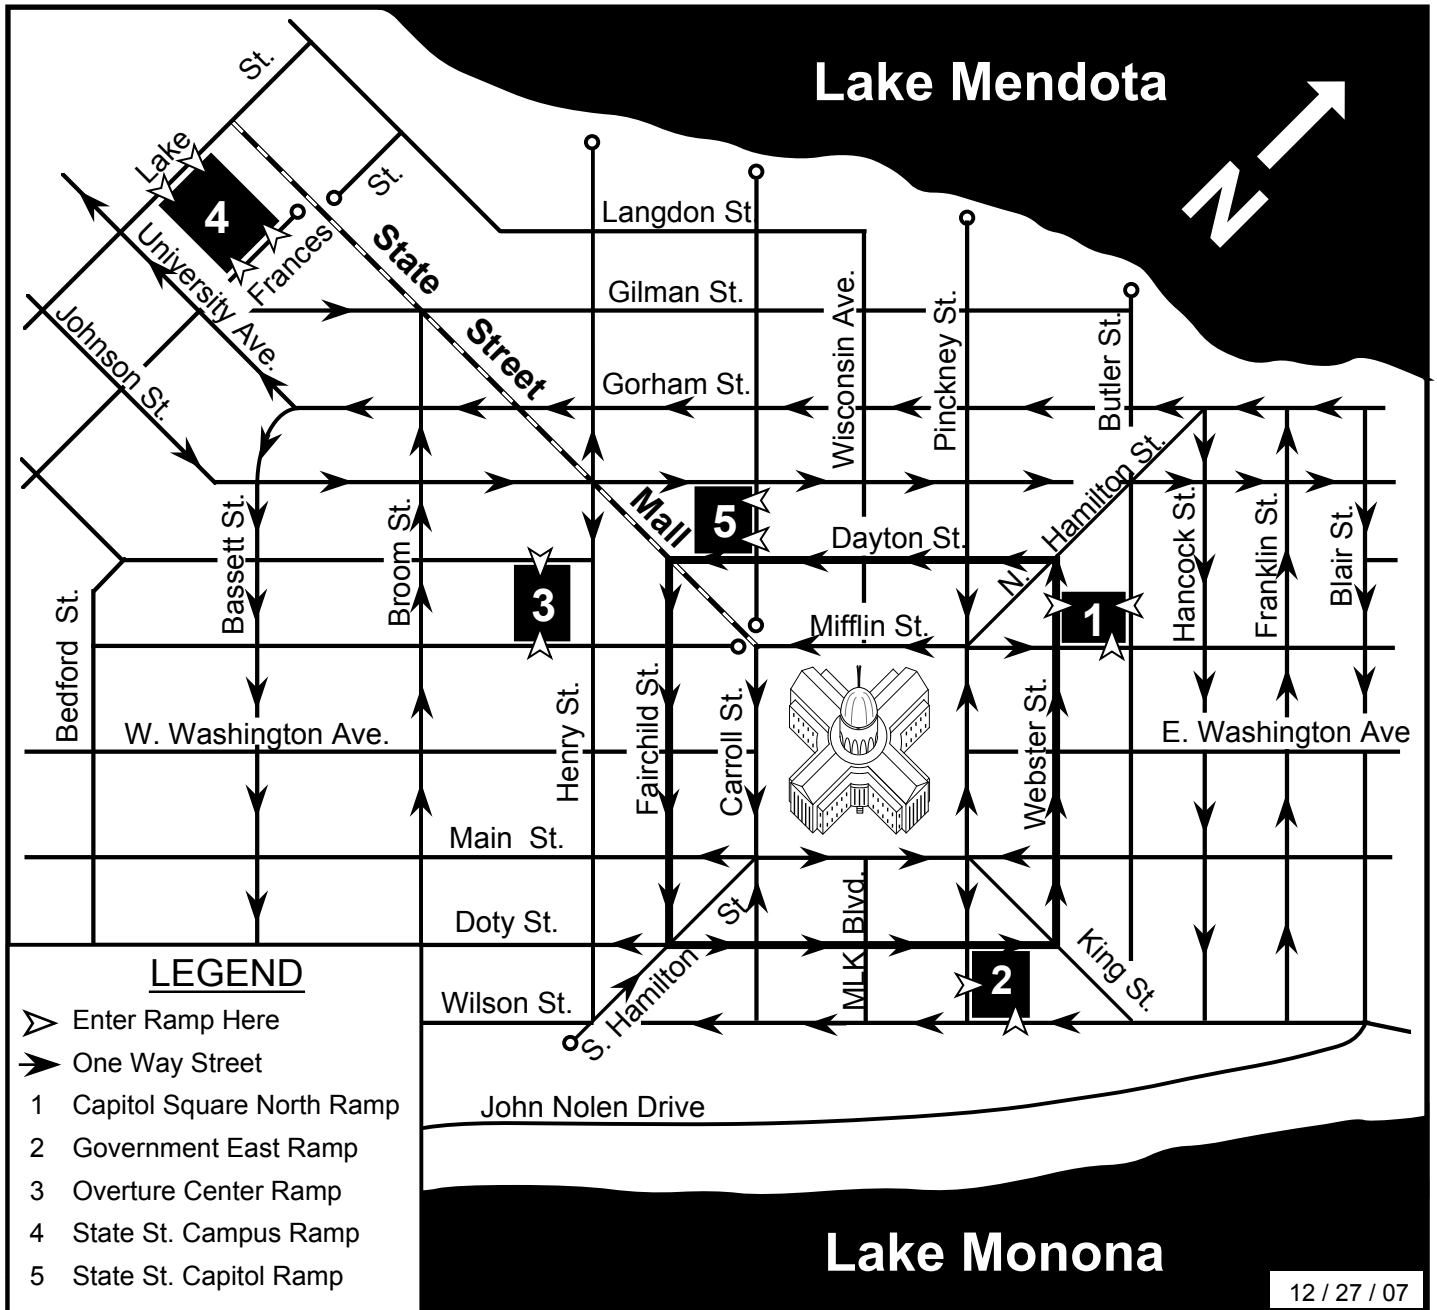

# DOWNTOWN CITY-OPERATED PARKING RAMPS

## LEGEND

- Enter Ramp Here
- One Way Street
- 1 Capitol Square North Ramp
- 2 Government East Ramp
- 3 Overture Center Ramp
- 4 State St. Campus Ramp
- 5 State St. Capitol Ramp