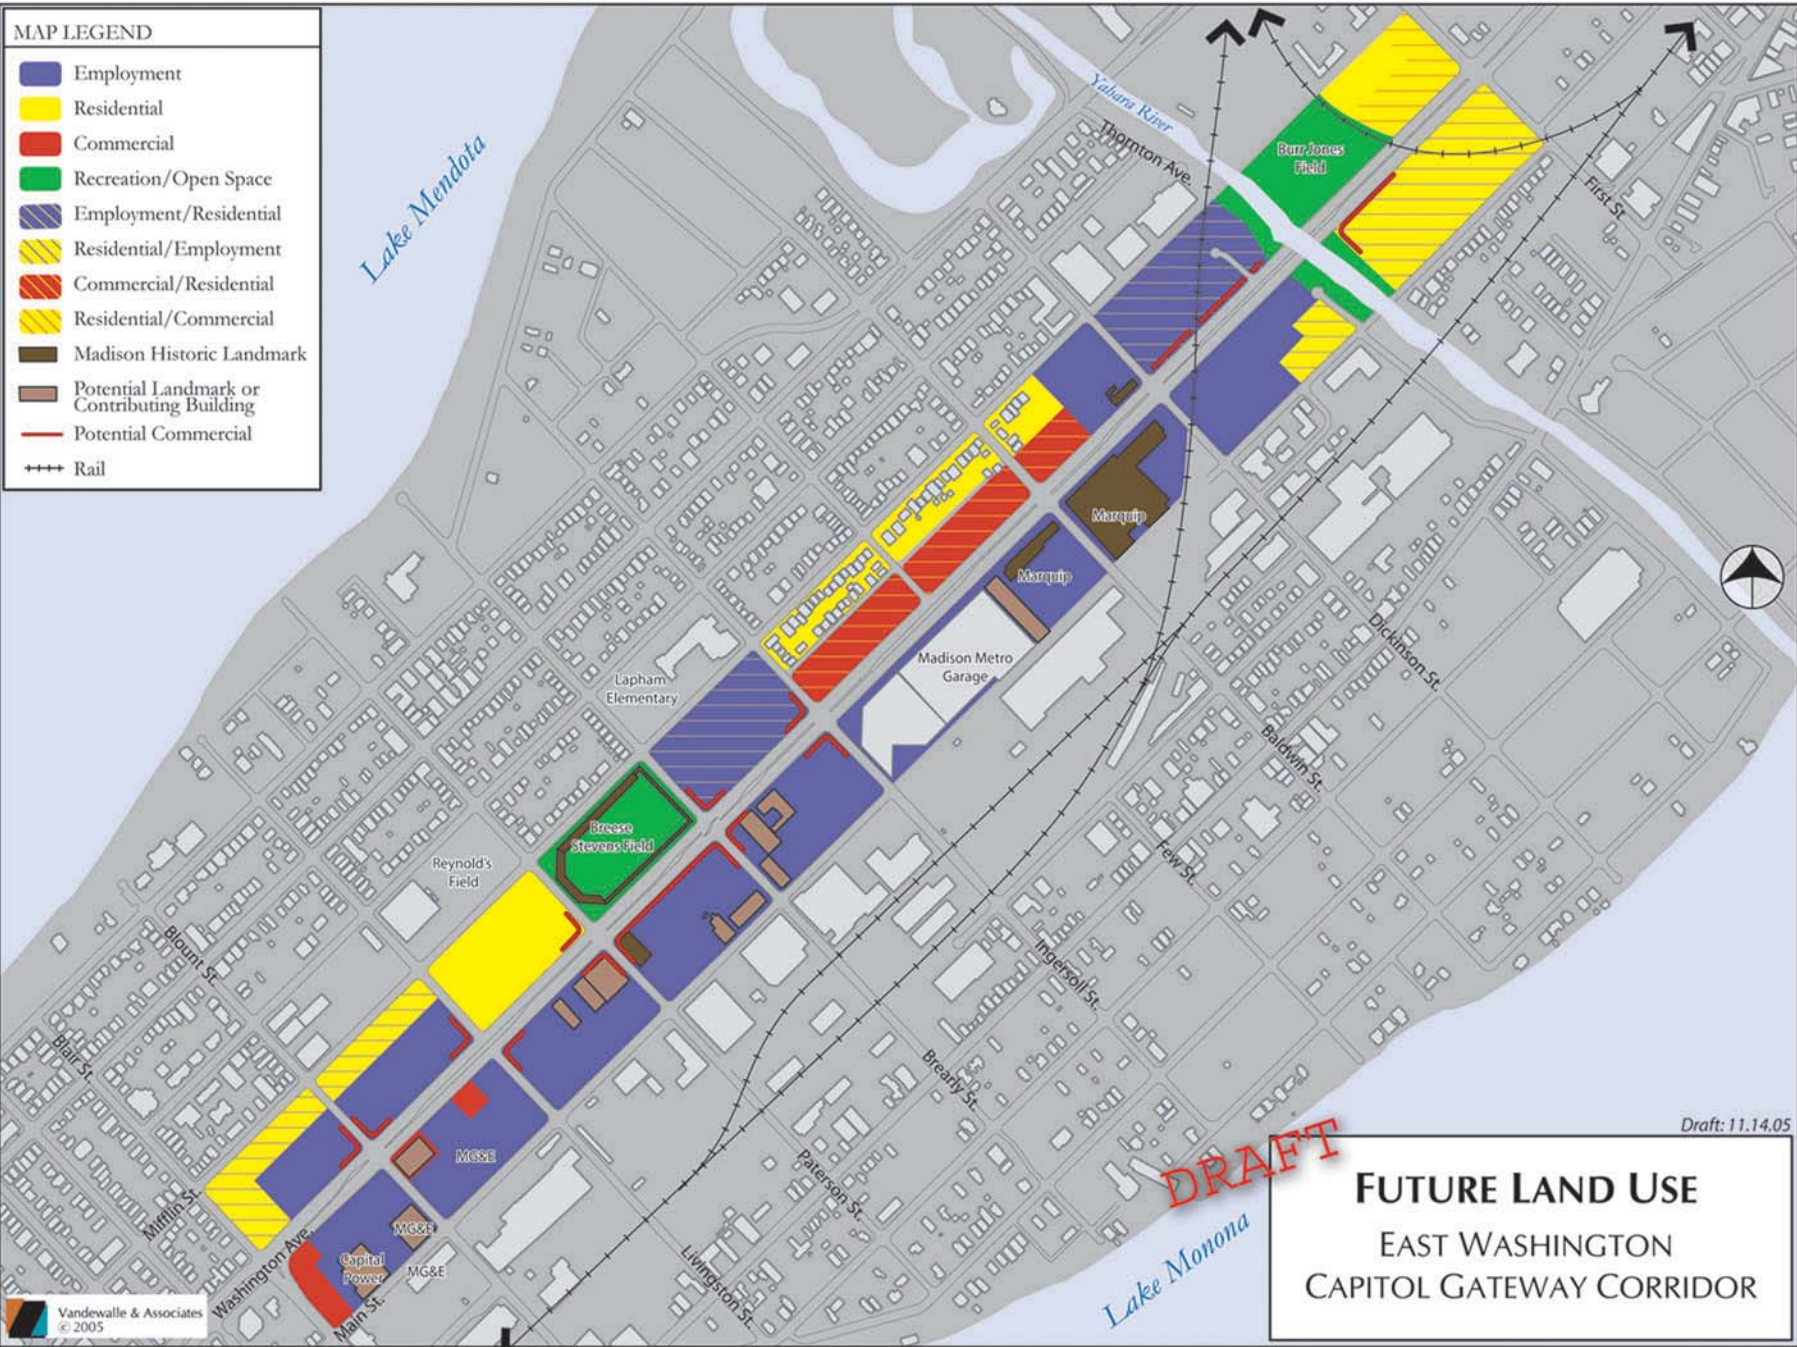

MAP LEGEND

- Employment
- Residential
- Commercial
- Recreation/Open Space
- Employment/Residential
- Residential/Employment
- Commercial/Residential
- Residential/Commercial
- Madison Historic Landmark
- Potential Landmark or Contributing Building
- Potential Commercial
- Rail

Vandewalle & Associates
© 2005

Draft: 11.14.05

DRAFT

FUTURE LAND USE
EAST WASHINGTON
CAPITOL GATEWAY CORRIDOR