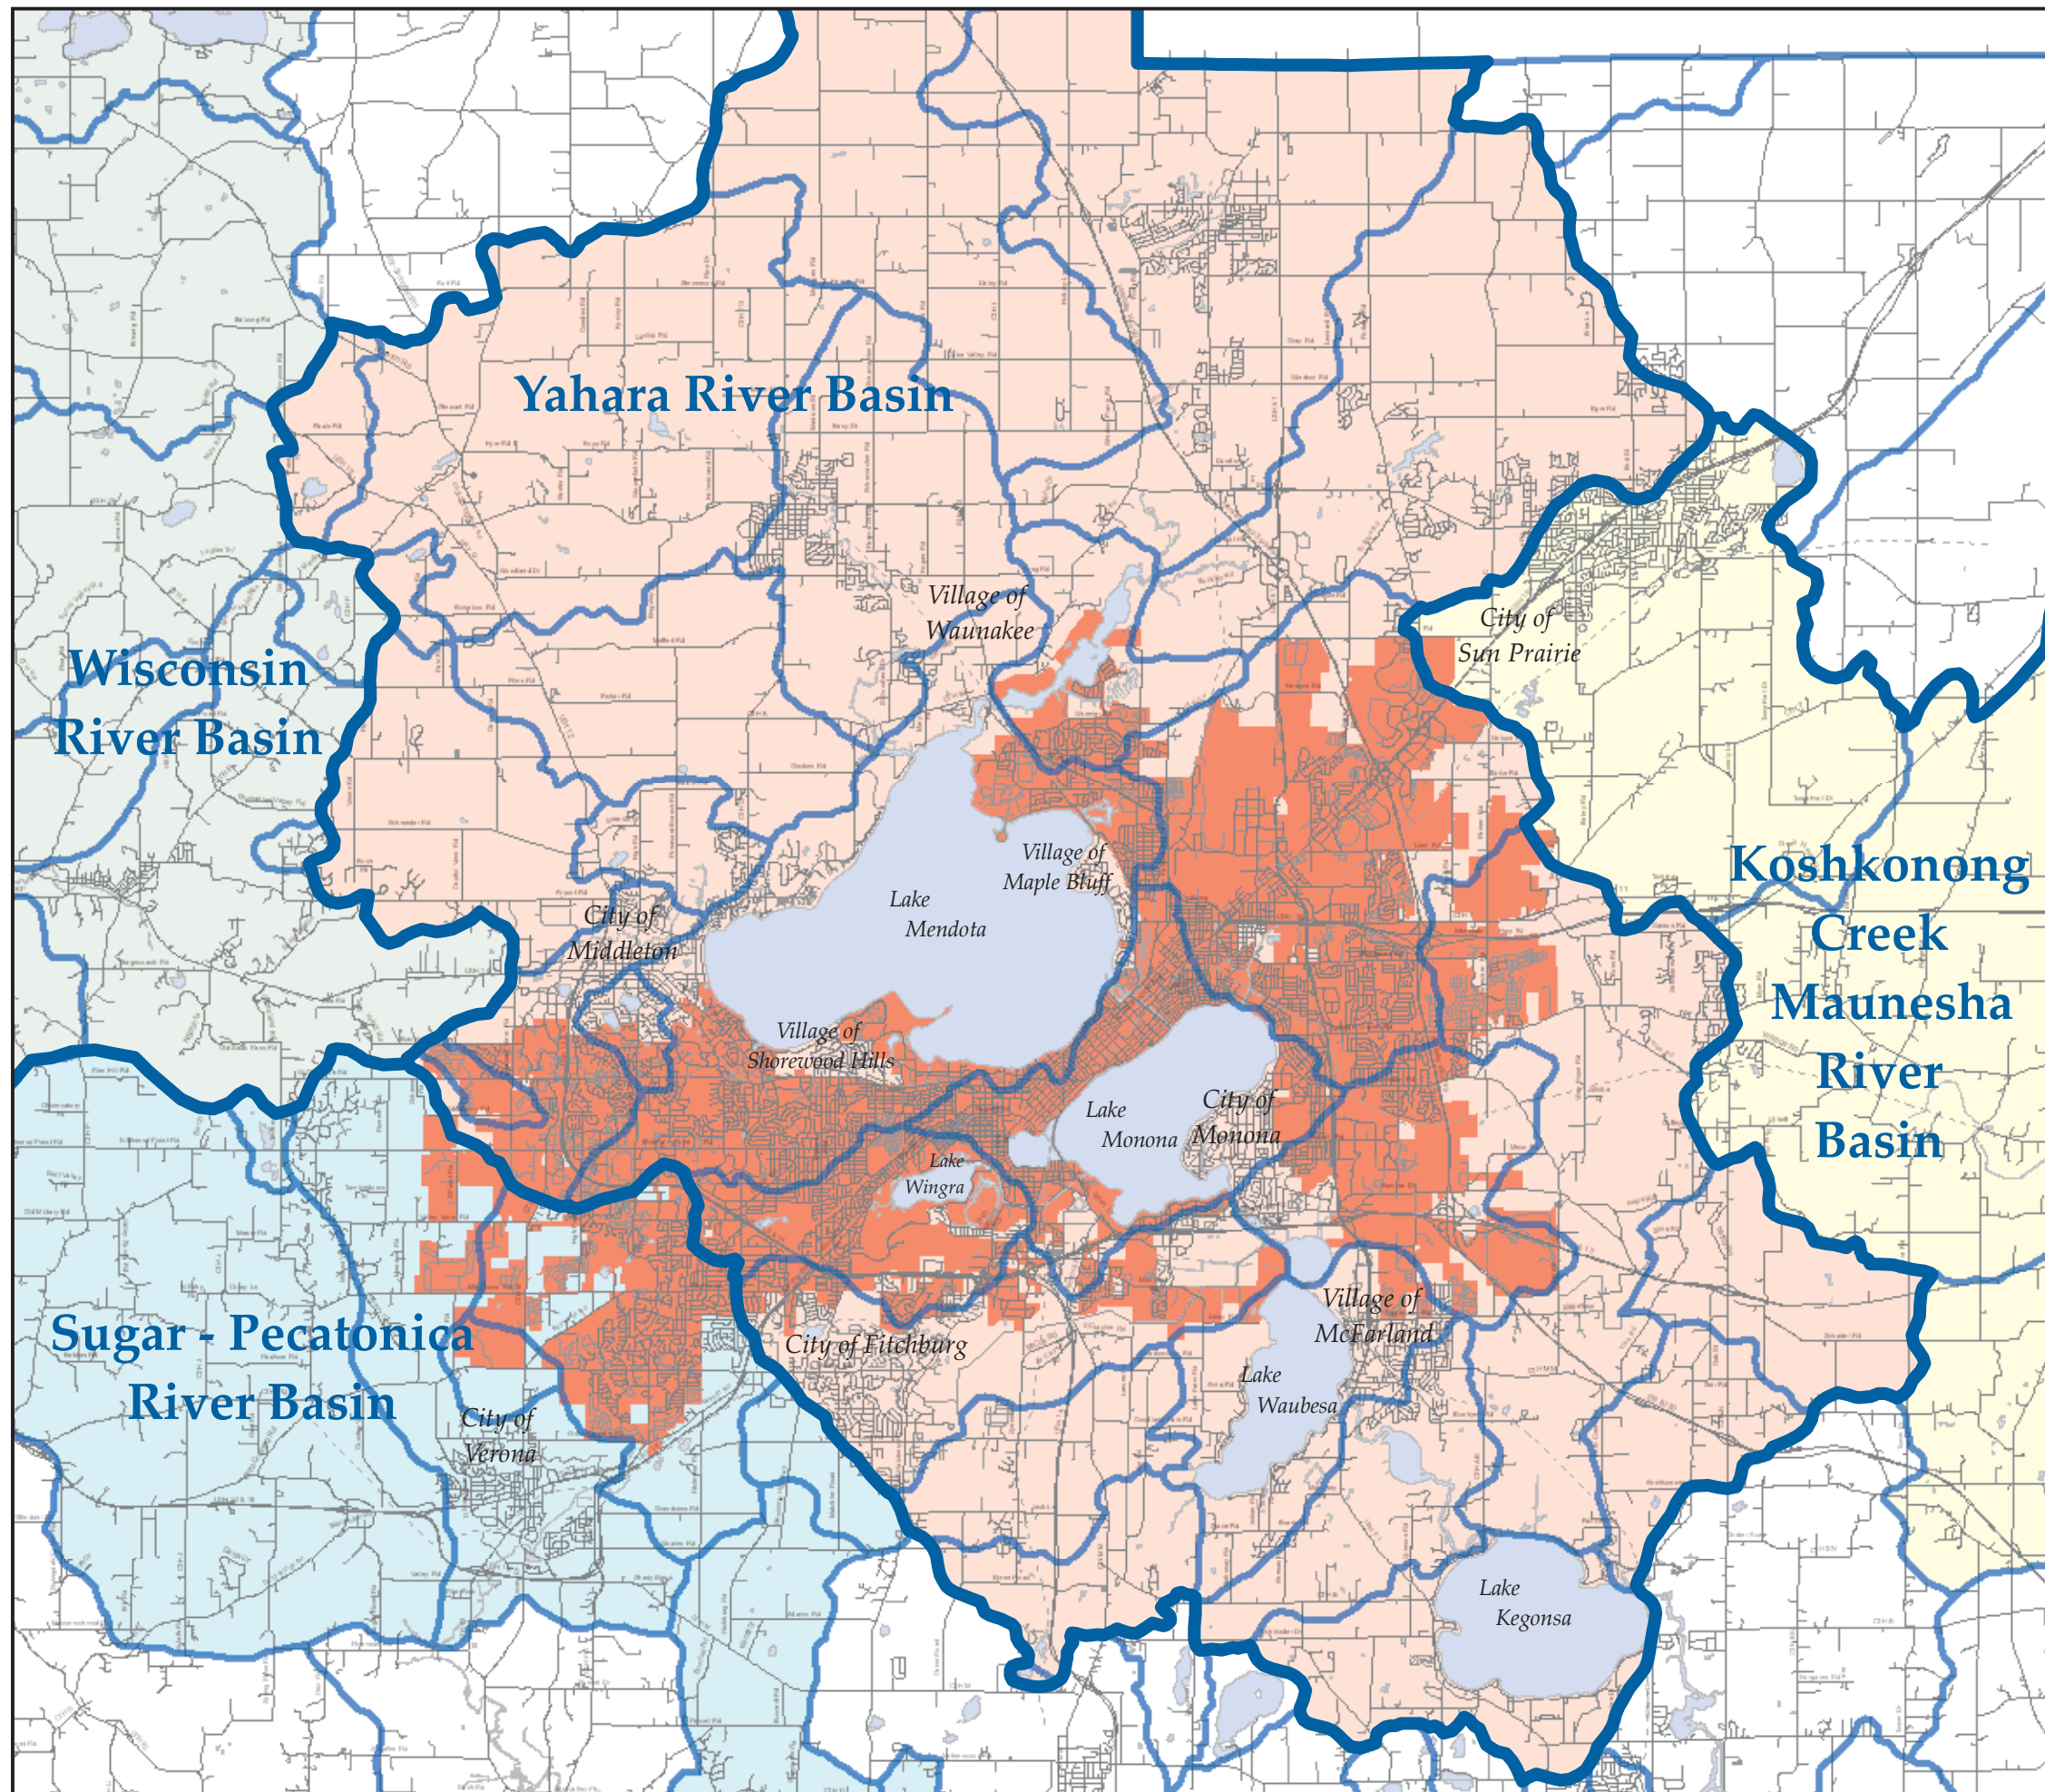

Watersheds

Madison Area
January 2005

-  Major Drainage Basins
-  Minor Drainage Divisions
-  City of Madison

Data Source:
 City of Madison Department of Planning and Development, Planning Unit
 Madison Area Metropolitan Planning Organization