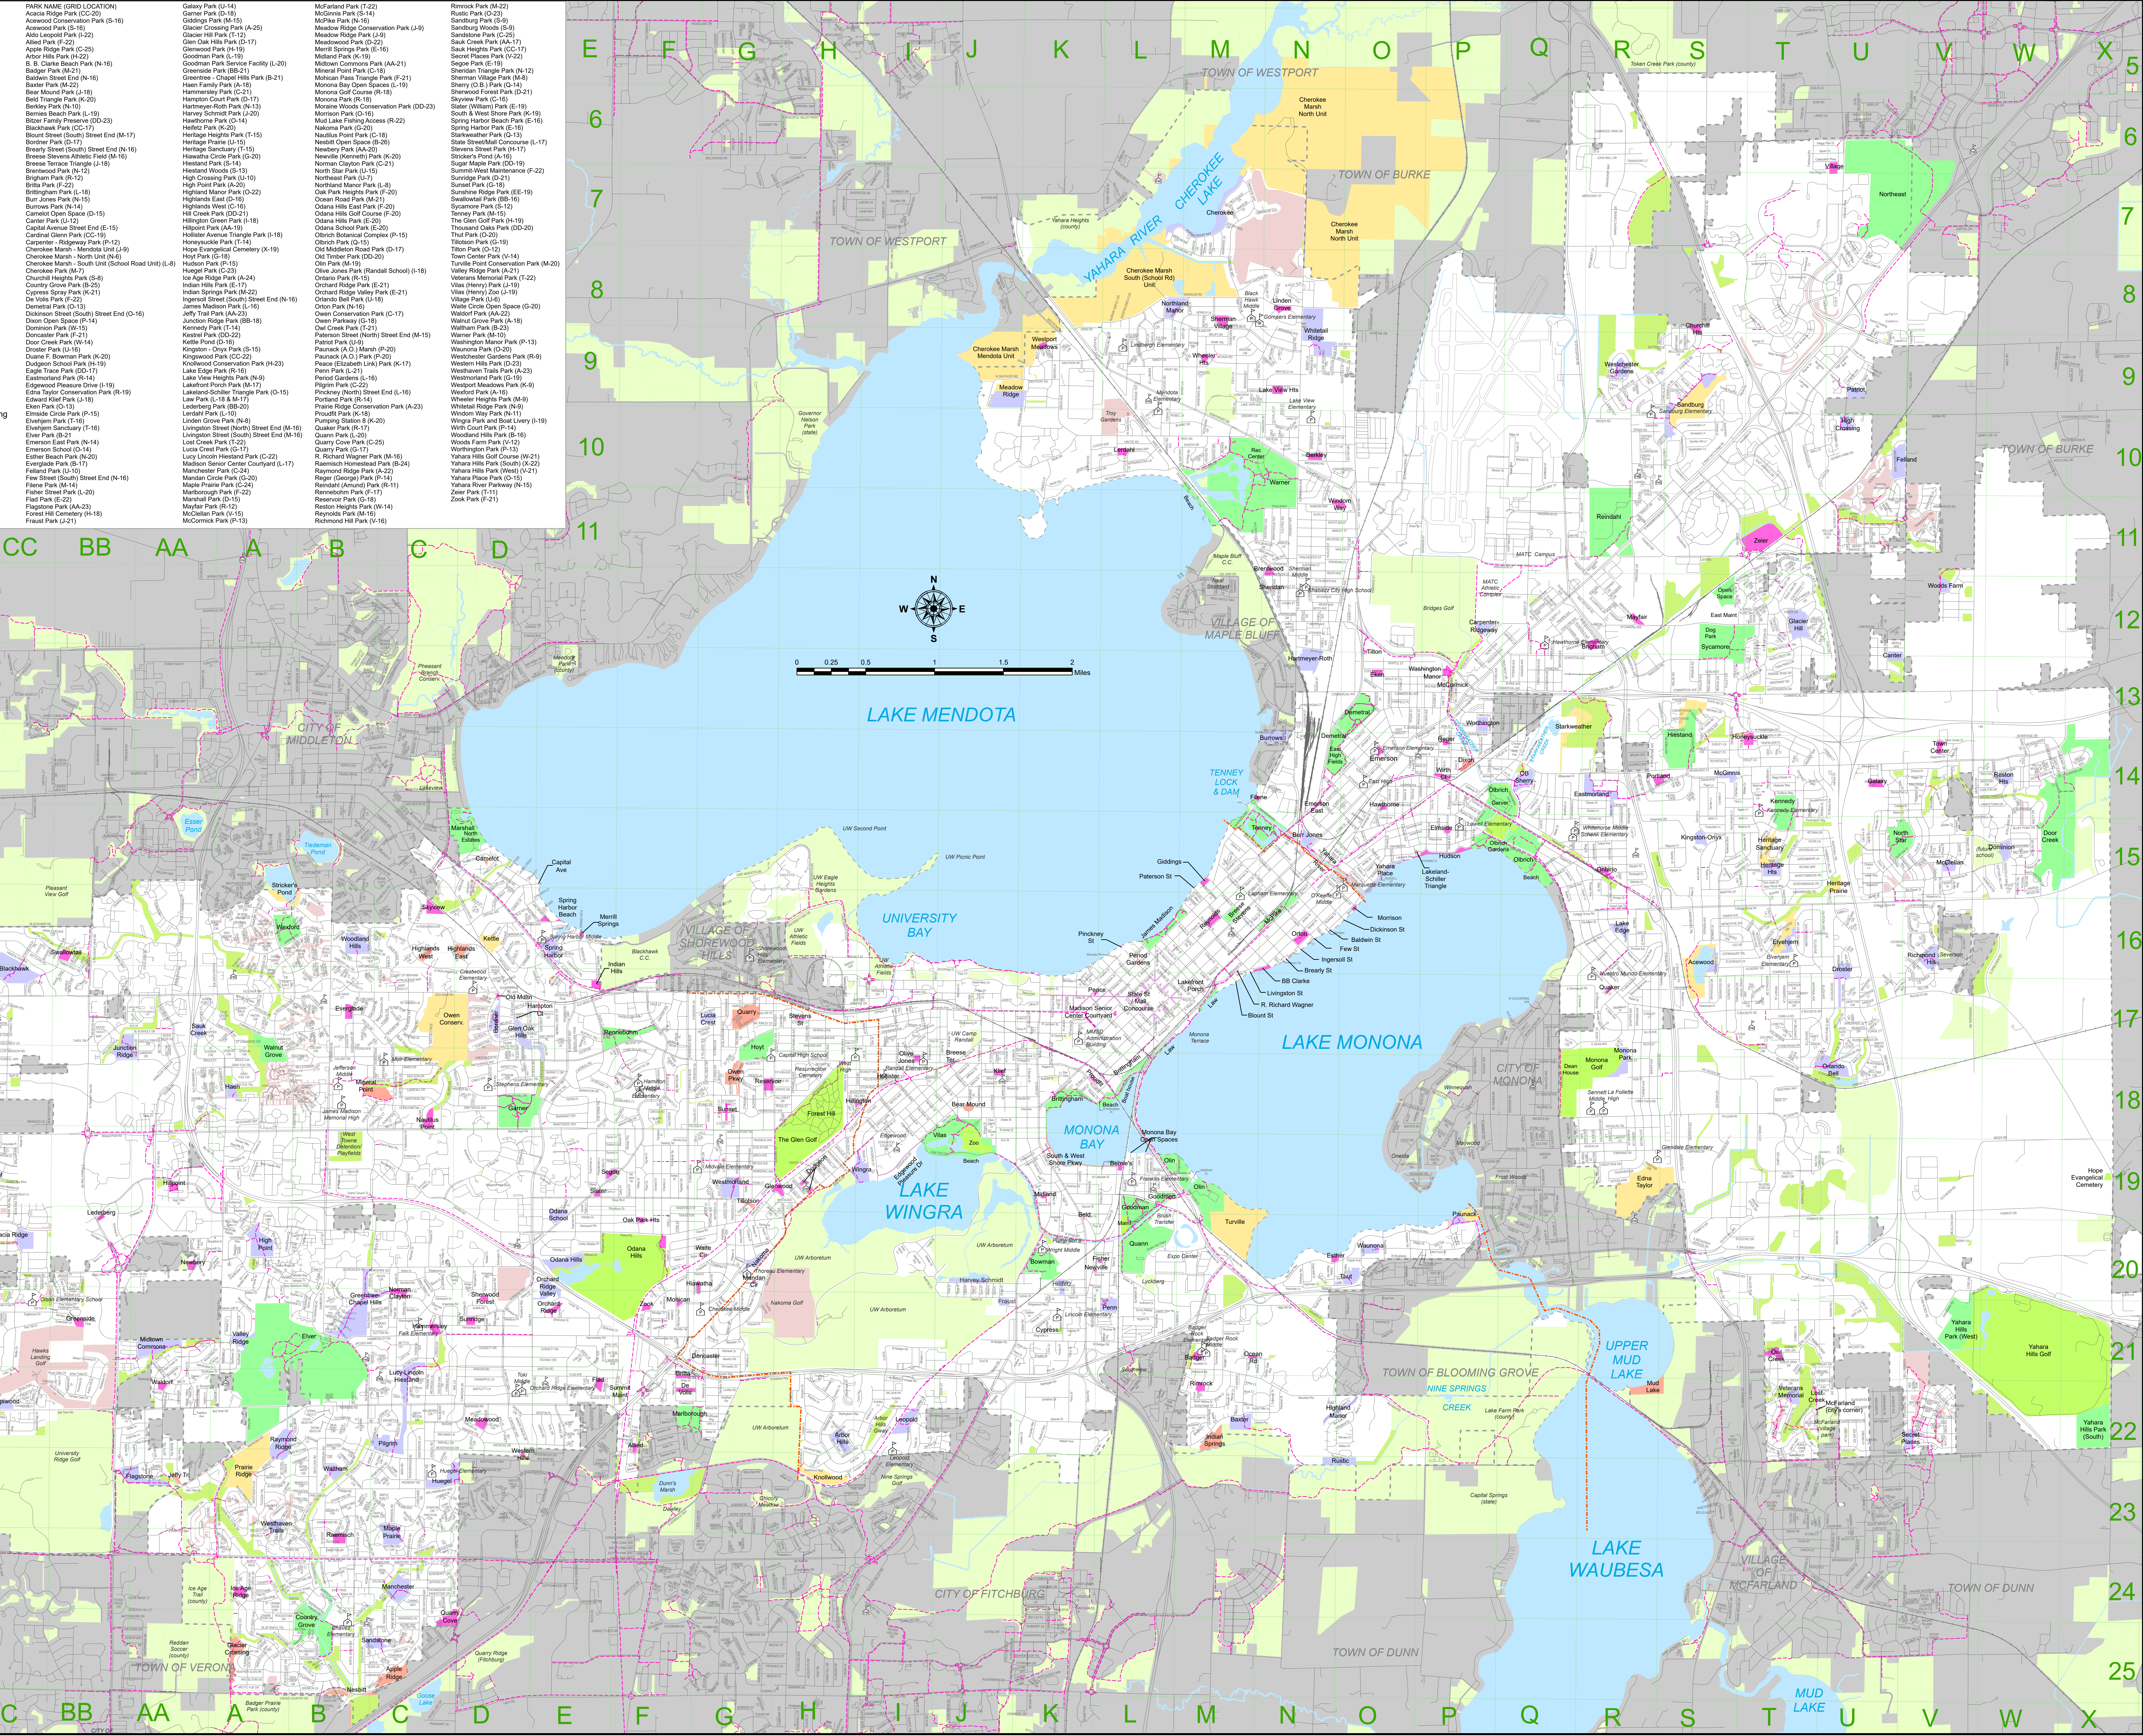

CITY OF MADISON PARK AND OPEN SPACE INVENTORY

MADISON PARKS

DD CC BB AA A B C D

12
13
14
15
16
17
18
19
20
21
22
23
24
25

EE DD CC BB AA A B C D E F G H I J K L M N O P Q R S T U V W X

City of Madison, Wisconsin. Department of Public Works, Parks Division. Madison Parks and Open Space Inventory. Updated June 6, 2024.