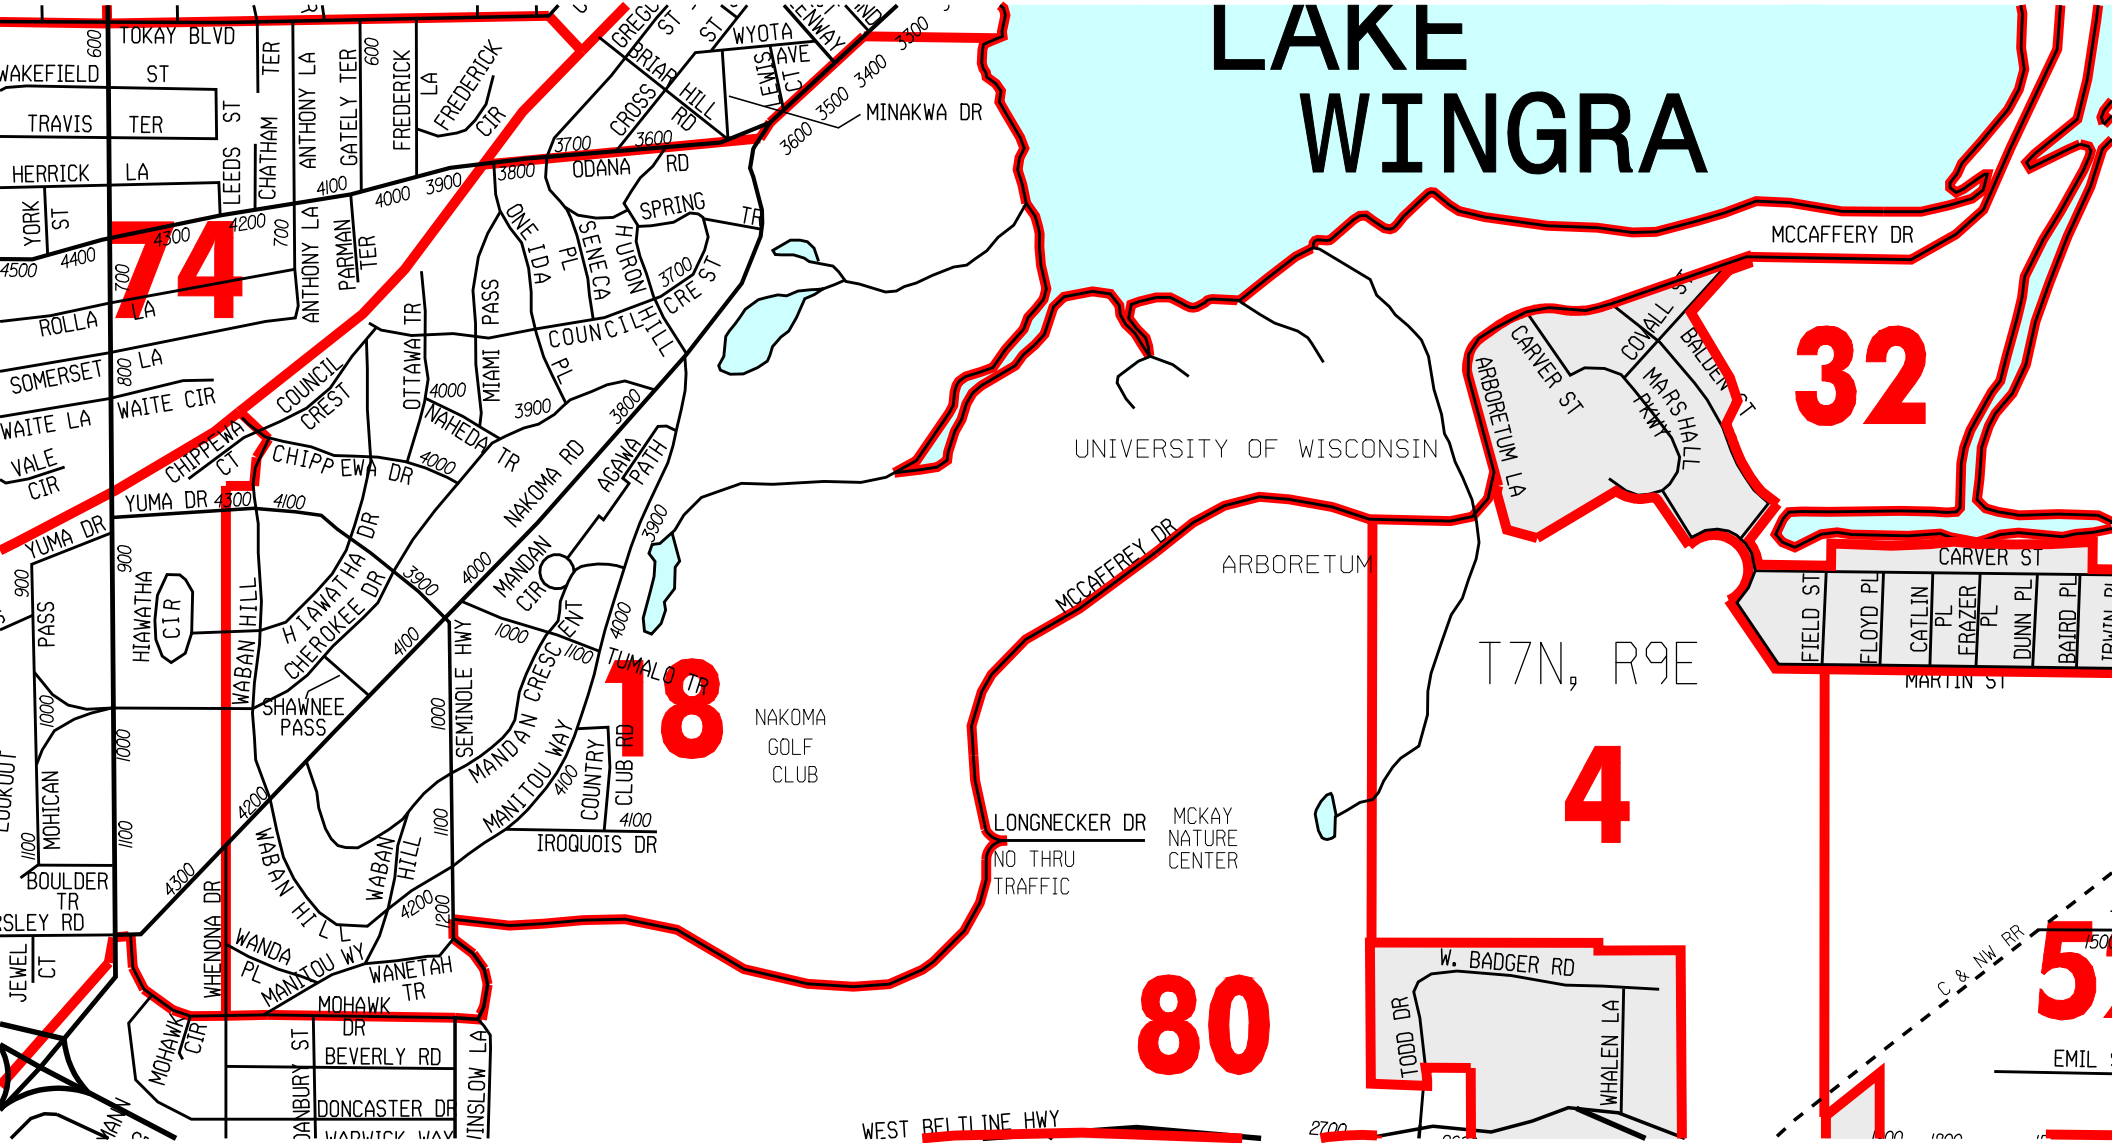

LAKE WINGRA

74

18

32

4

80

5

UNIVERSITY OF WISCONSIN

ARBORETUM

T7N, R9E

LONGNECKER DR
NO THRU TRAFFIC

MCKAY NATURE CENTER

NAKOMA GOLF CLUB

WEST BELTLINE HWY

2700

EMIL