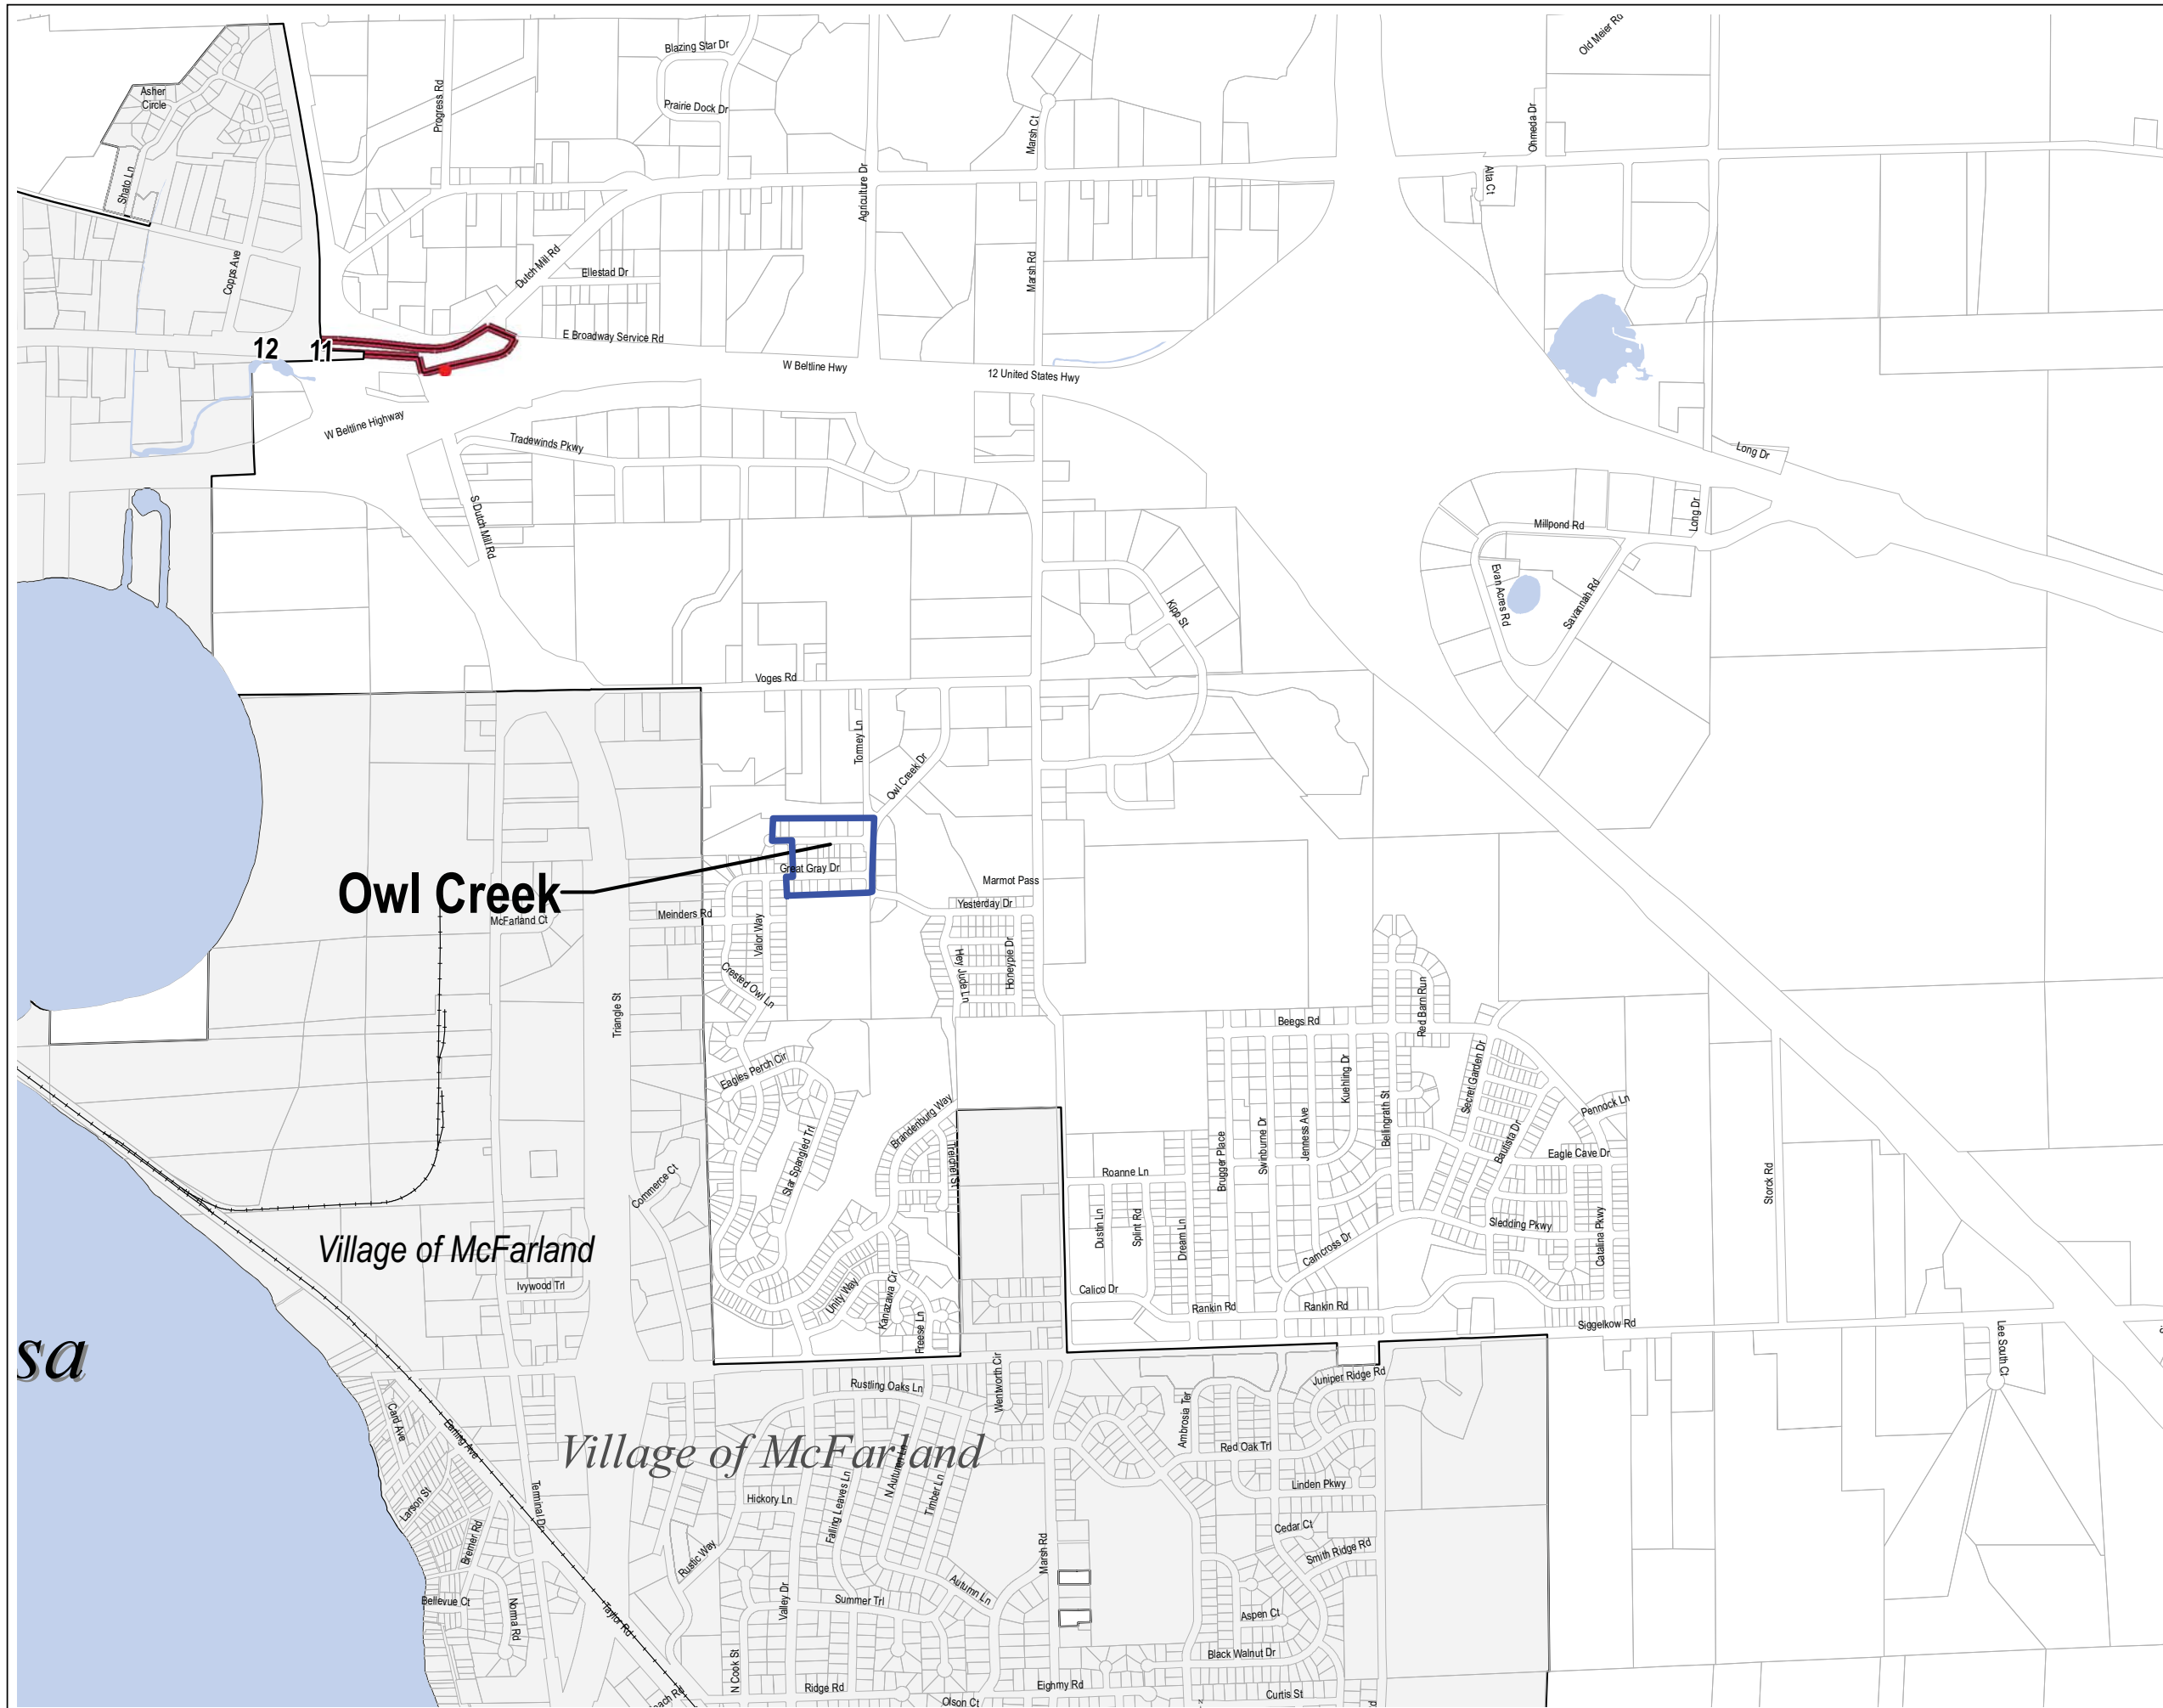

**Neighborhood Resource Team
Focus Area
Owl Creek**

**Weekday Bus Routes and Bus Stops
(City of Madison)**

-  NRT Focus Areas
-  Bus Stops
-  Transfer Stations
-  Weekday Bus Routes

0 250 500
Feet