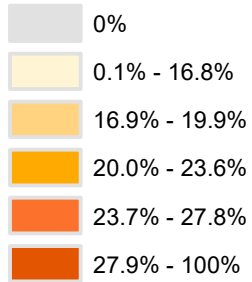

City of Madison Total Voter Turnout

April 7, 2020 Election

Percent Total Voter Turnout
City Wards

Quantile Classification

Data Source: City of Madison Clerk's Office, Planning Division
Date Printed: 5/29/2020

City of Madison In-person Voter Turnout

April 7, 2020 Election

Percent of Total Voters to vote In-Person
City Wards

Quantile Classification

Data Source: City of Madison Clerk's Office, Planning Division
Date Printed: 5/29/2020