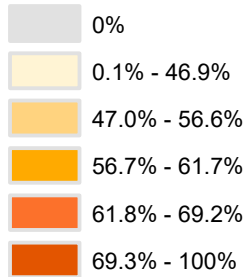

City of Madison Total Voter Turnout

April 7, 2020 Election

Percent Total Voter Turnout
City Wards

Quantile Classification

Data Source: City of Madison Clerk's Office, Planning Division
Date Printed: 5/29/2020

City of Madison In-person Voter Turnout

April 7, 2020 Election

Percent of Total Voters to vote In-Person
City Wards

Quantile Classification

Data Source: City of Madison Clerk's Office, Planning Division
Date Printed: 5/29/2020