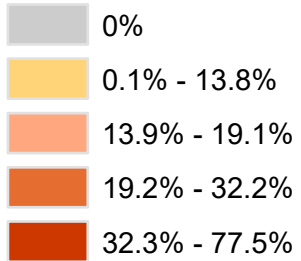

City of Madison In-person Voter Turnout

April 7, 2020 Election

Percent of Total Voters to vote In-Person
City Wards

Quantile Classification

Data Source: City of Madison Clerk's Office, Planning Division
Date Printed: 5/29/2020

City of Madison Absentee Voter Turnout

April 7, 2020 Election

Percent of Total Voters to vote Absentee
City Wards

Quantile Classification

Data Source: City of Madison Clerk's Office, Planning Division
Date Printed: 5/29/2020

City of Madison Percent People of Color

Percent People of Color
2010 Census Block Data
City Wards

Quantile Classification

Data Source: US Census Bureau, City of Madison Planning Division

Date Printed: 5/29/2020