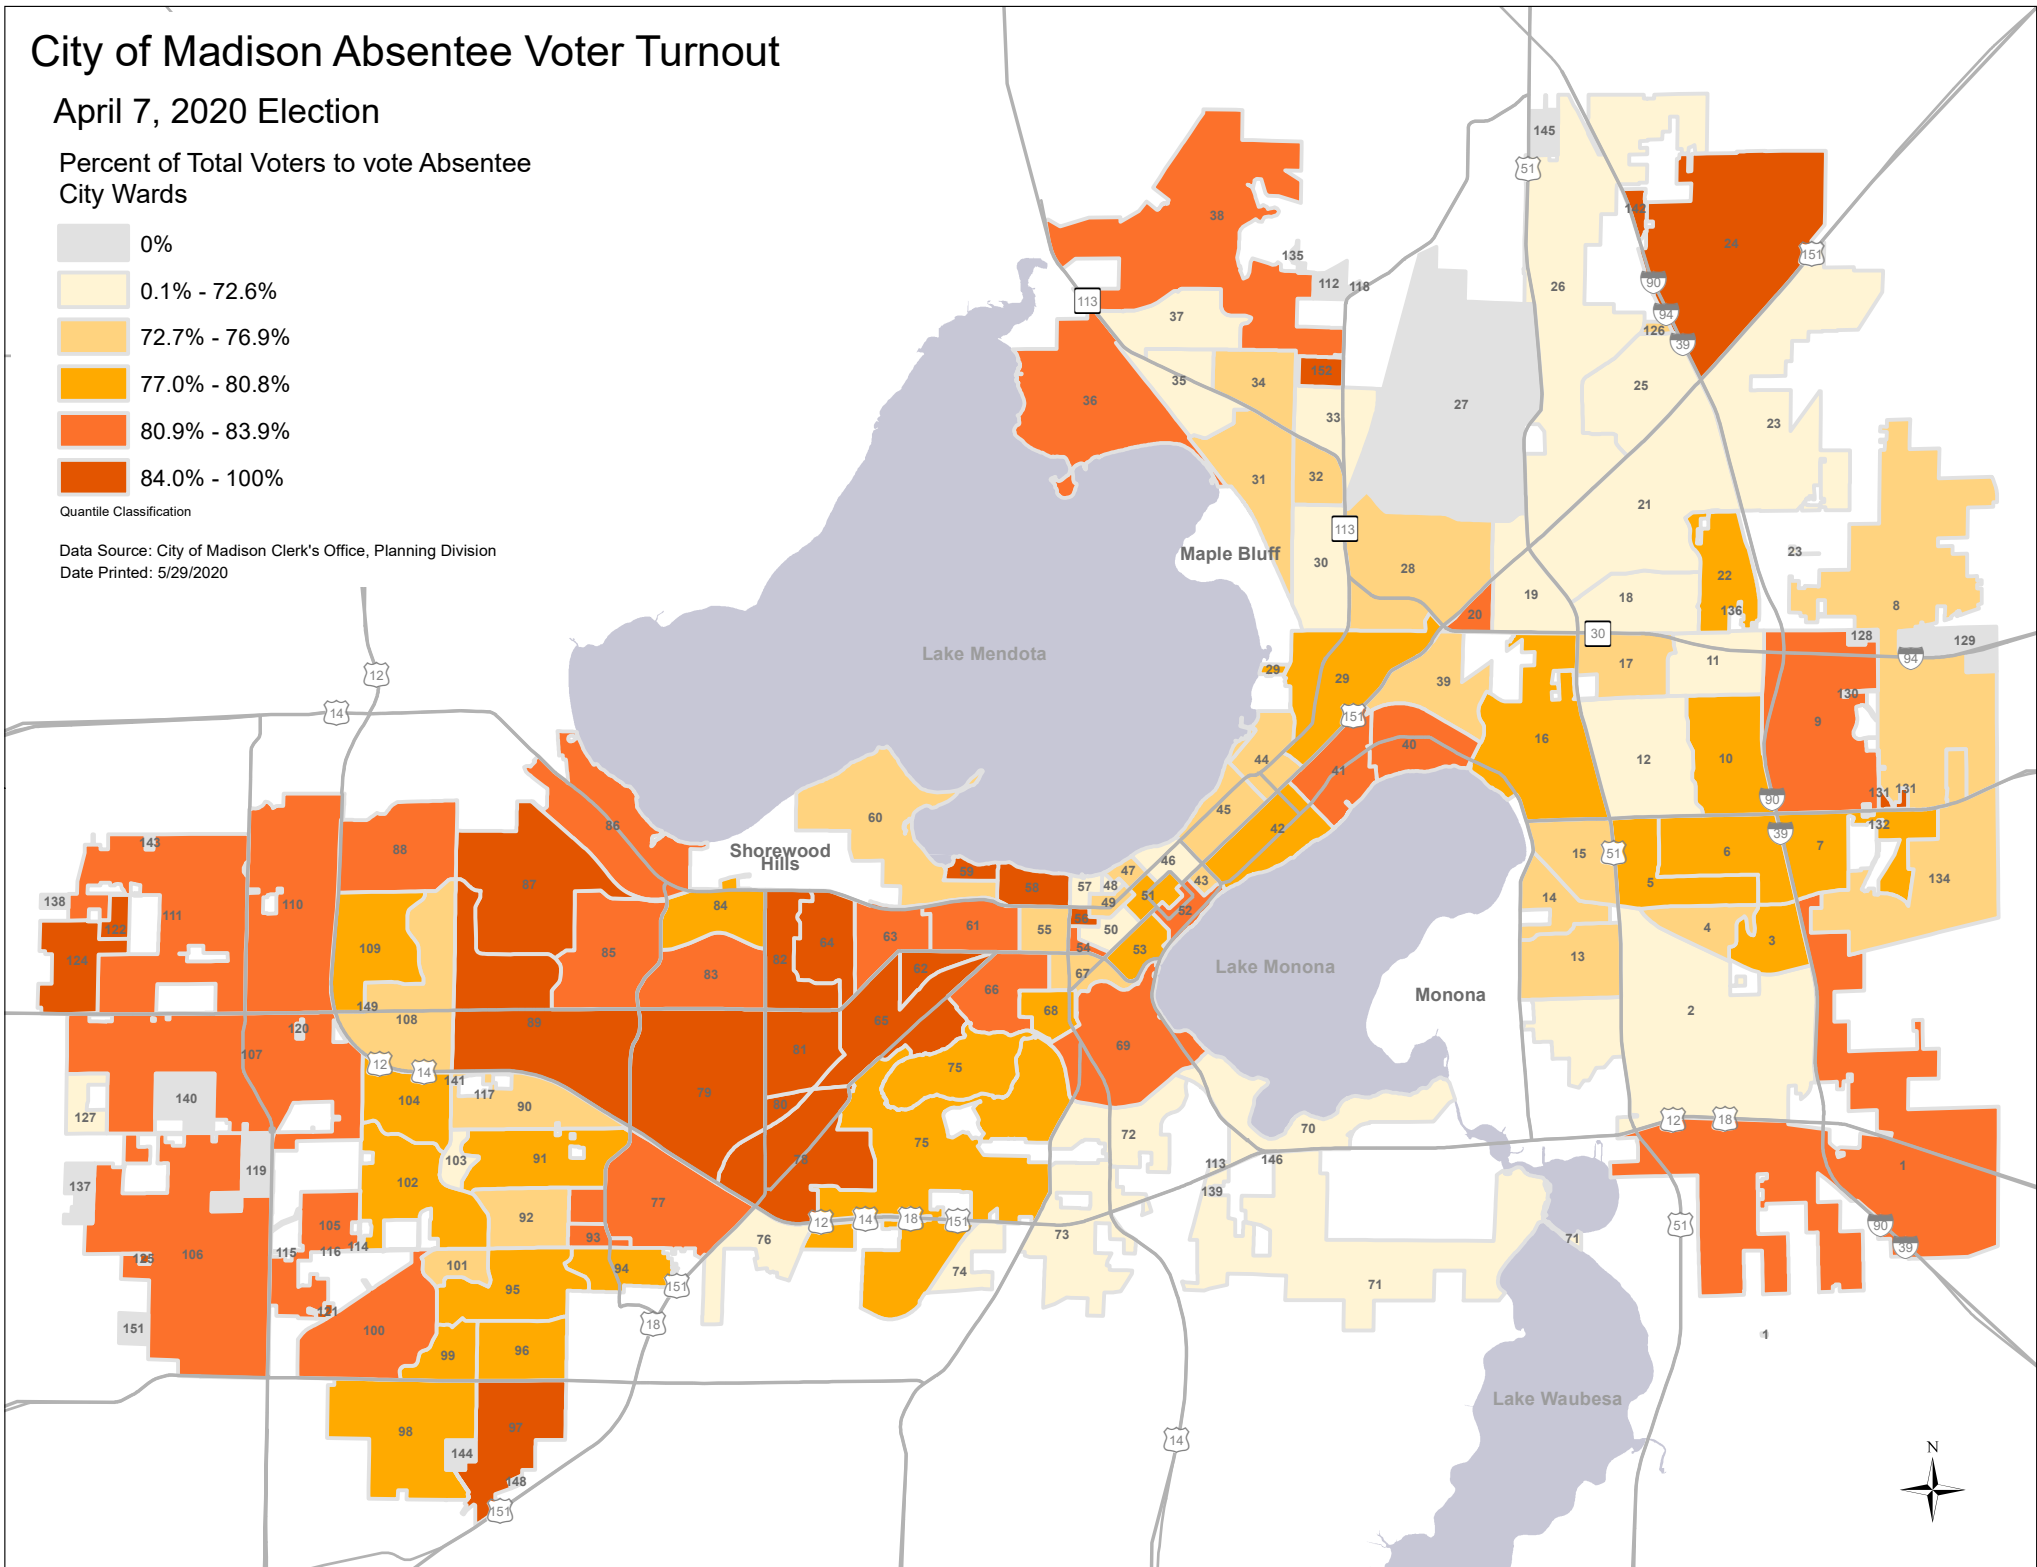

City of Madison Absentee Voter Turnout

April 7, 2020 Election

Percent of Total Voters to vote Absentee
City Wards

Quantile Classification

Data Source: City of Madison Clerk's Office, Planning Division
Date Printed: 5/29/2020