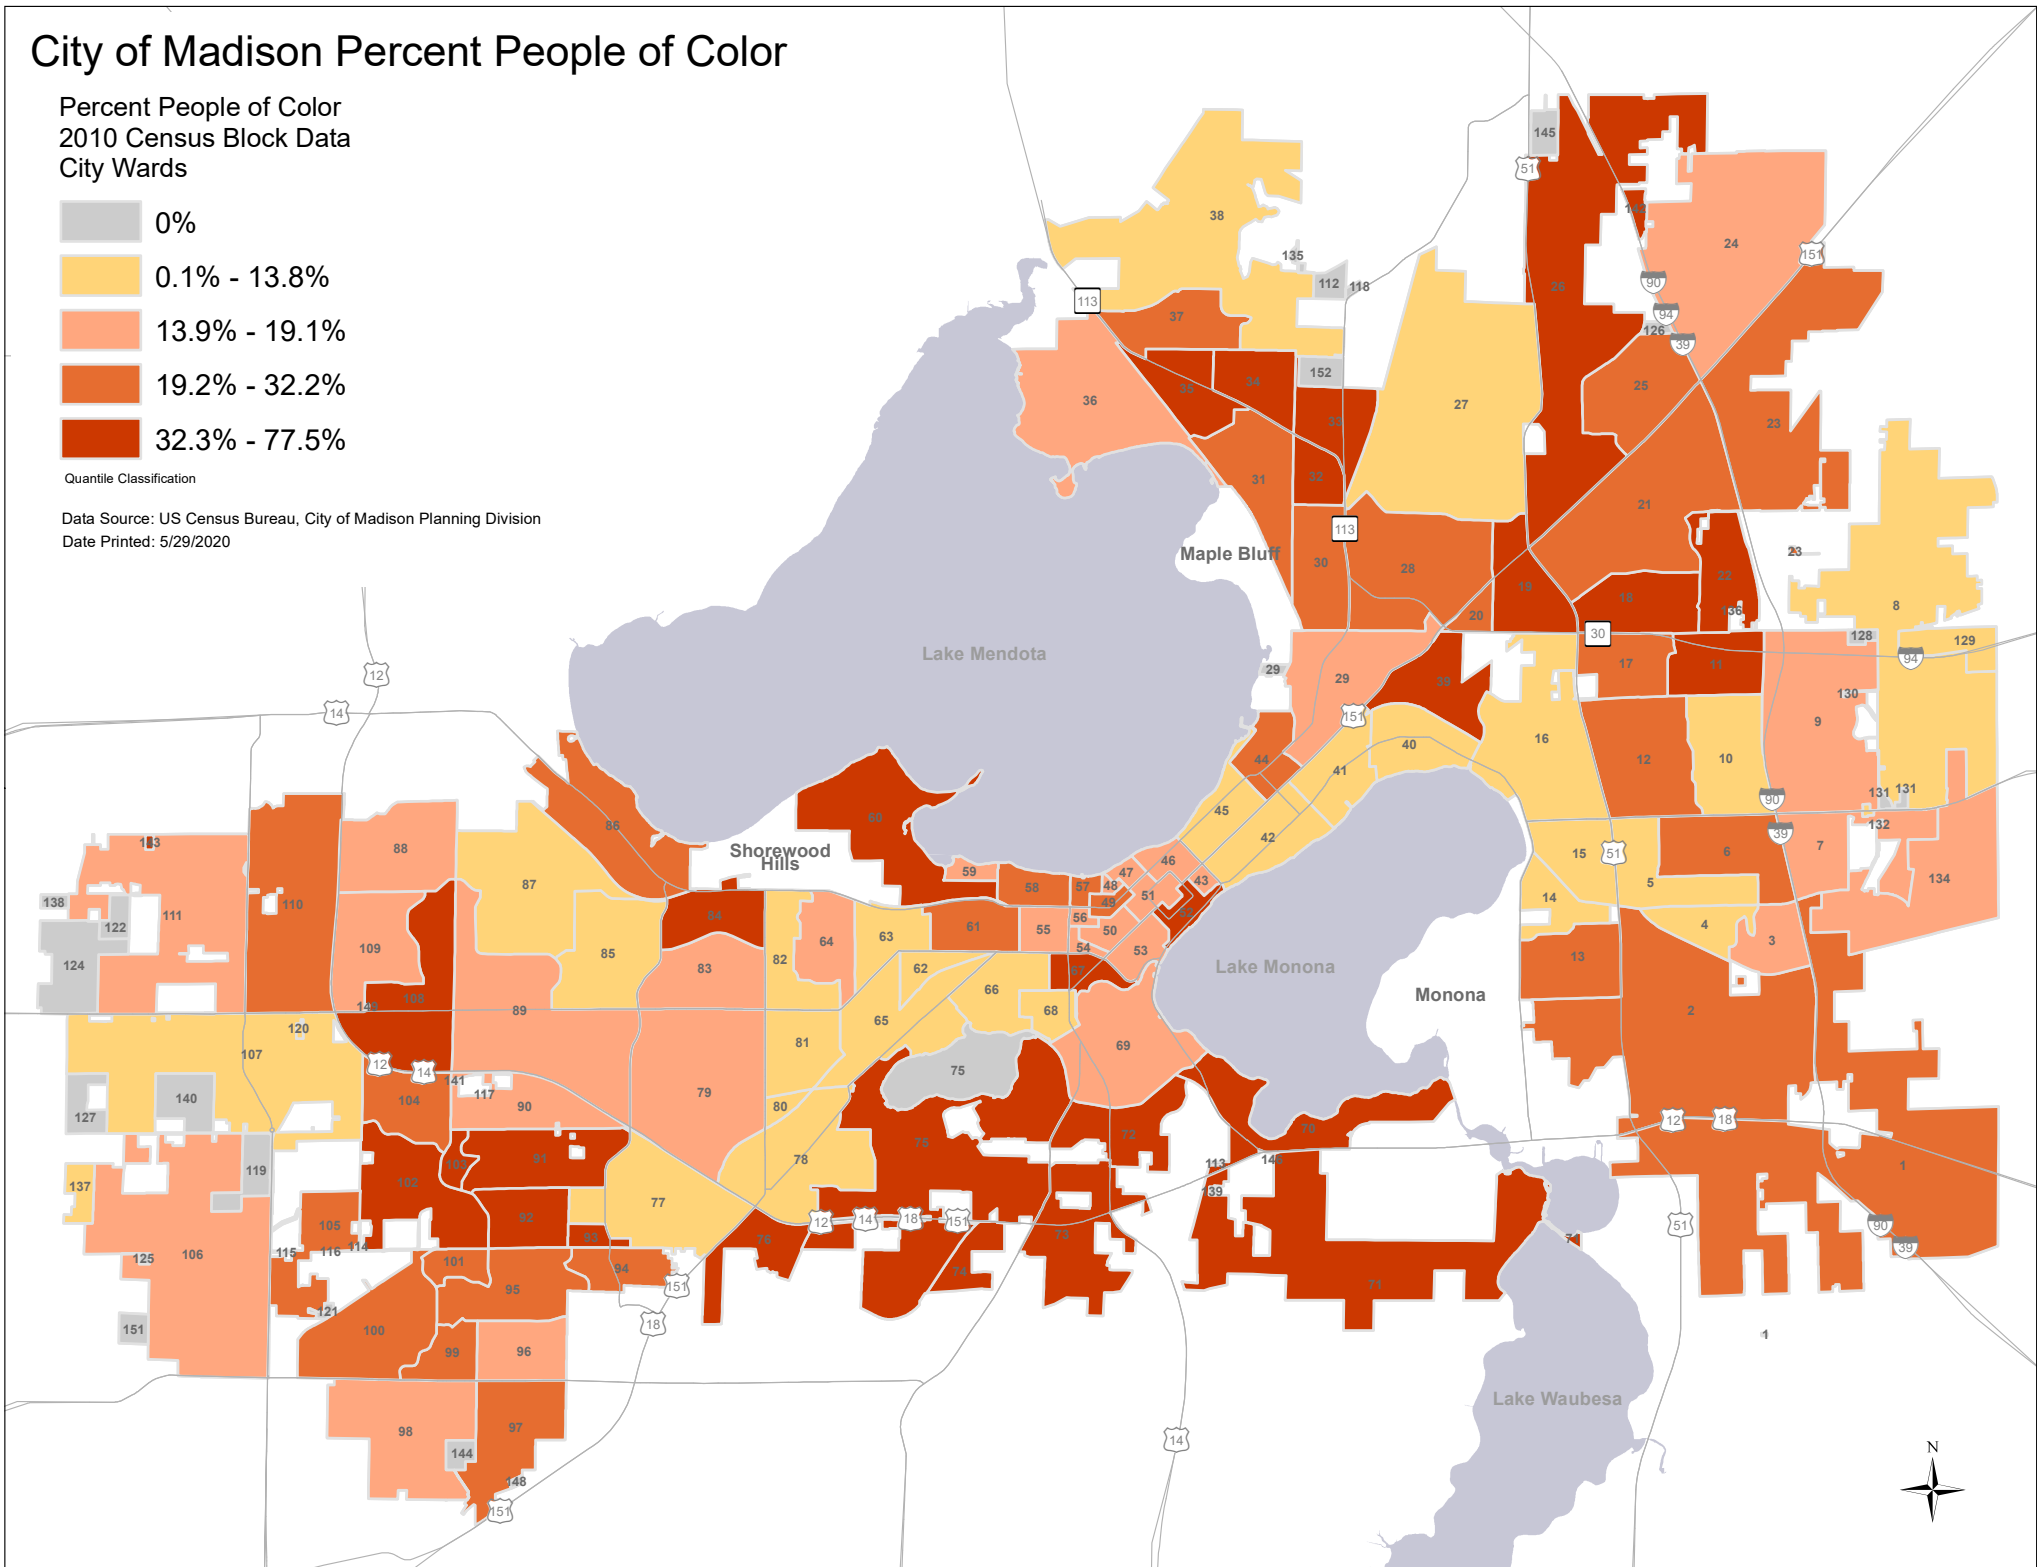

City of Madison Percent People of Color

Percent People of Color
2010 Census Block Data
City Wards

Quantile Classification

Data Source: US Census Bureau, City of Madison Planning Division

Date Printed: 5/29/2020