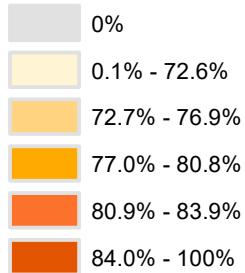

City of Madison Total Voter Turnout

April 7, 2020 Election

Percent Total Voter Turnout
City Wards

Quantile Classification

Data Source: City of Madison Clerk's Office, Planning Division
Date Printed: 5/29/2020

City of Madison In-person Voter Turnout

April 7, 2020 Election

Percent of Total Voters to vote In-Person
City Wards

Quantile Classification

Data Source: City of Madison Clerk's Office, Planning Division
Date Printed: 5/29/2020

City of Madison Absentee Voter Turnout

April 7, 2020 Election

Percent of Total Voters to vote Absentee
City Wards

Quantile Classification

Data Source: City of Madison Clerk's Office, Planning Division
Date Printed: 5/29/2020