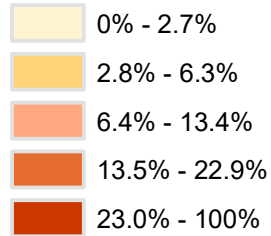

City of Madison Poverty Rate

Percent Households in Poverty
Census Block Groups
2018 ACS Census Data