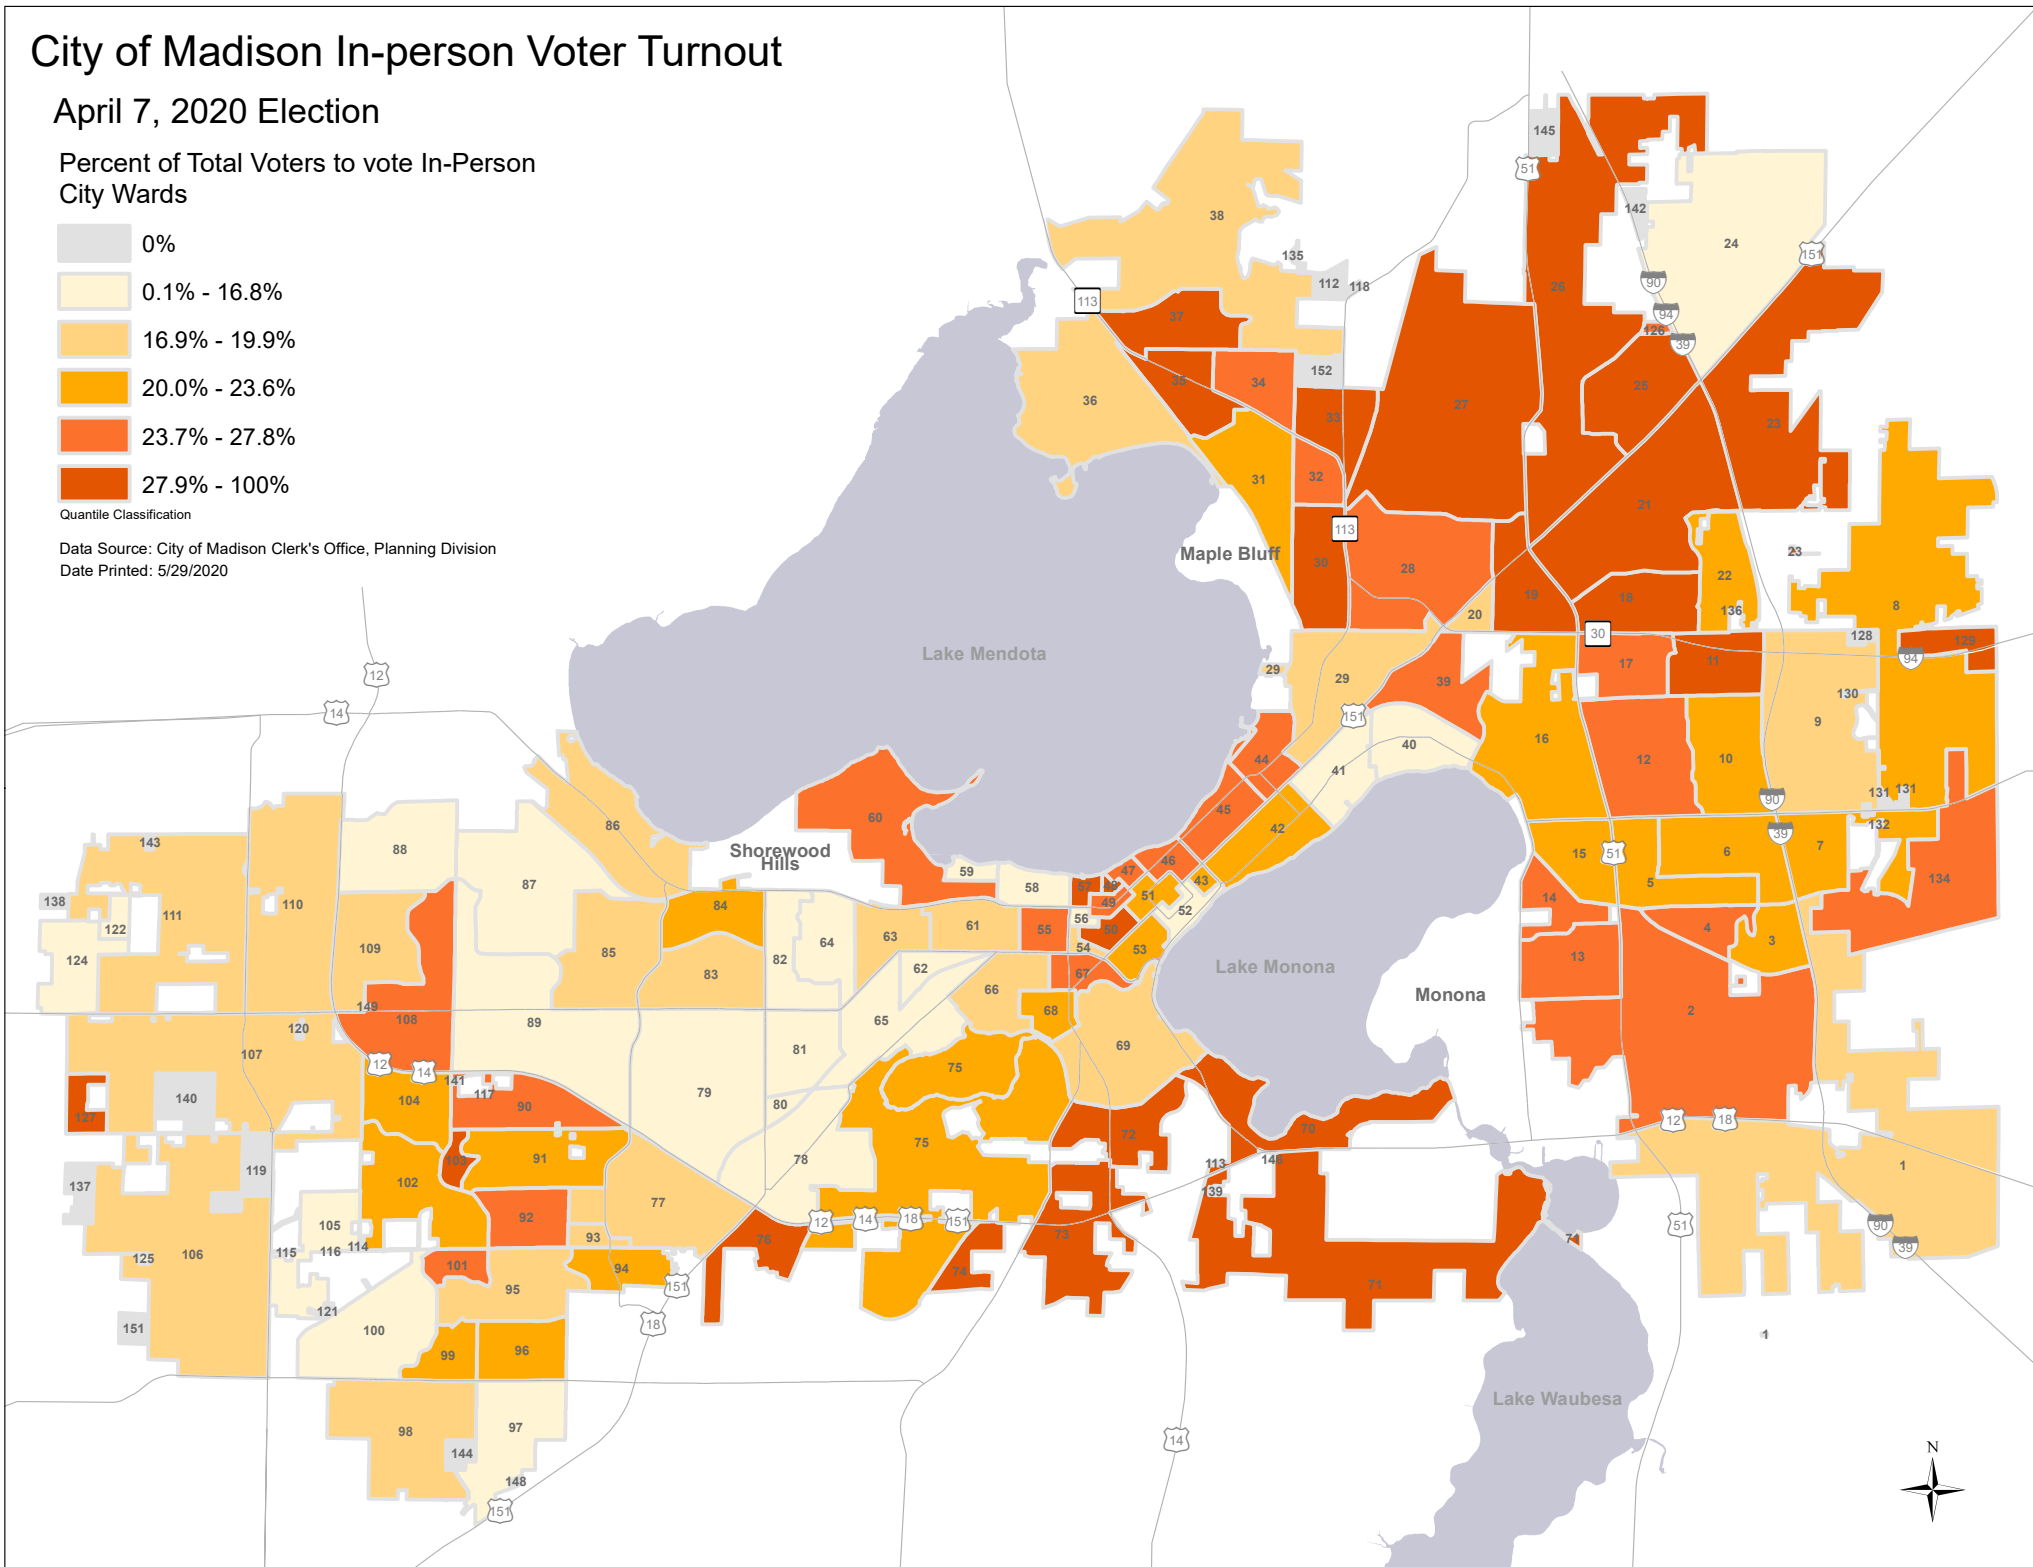

Quantile Classification

Data Source: City of Madison Clerk's Office, Planning Division
Date Printed: 5/29/2020