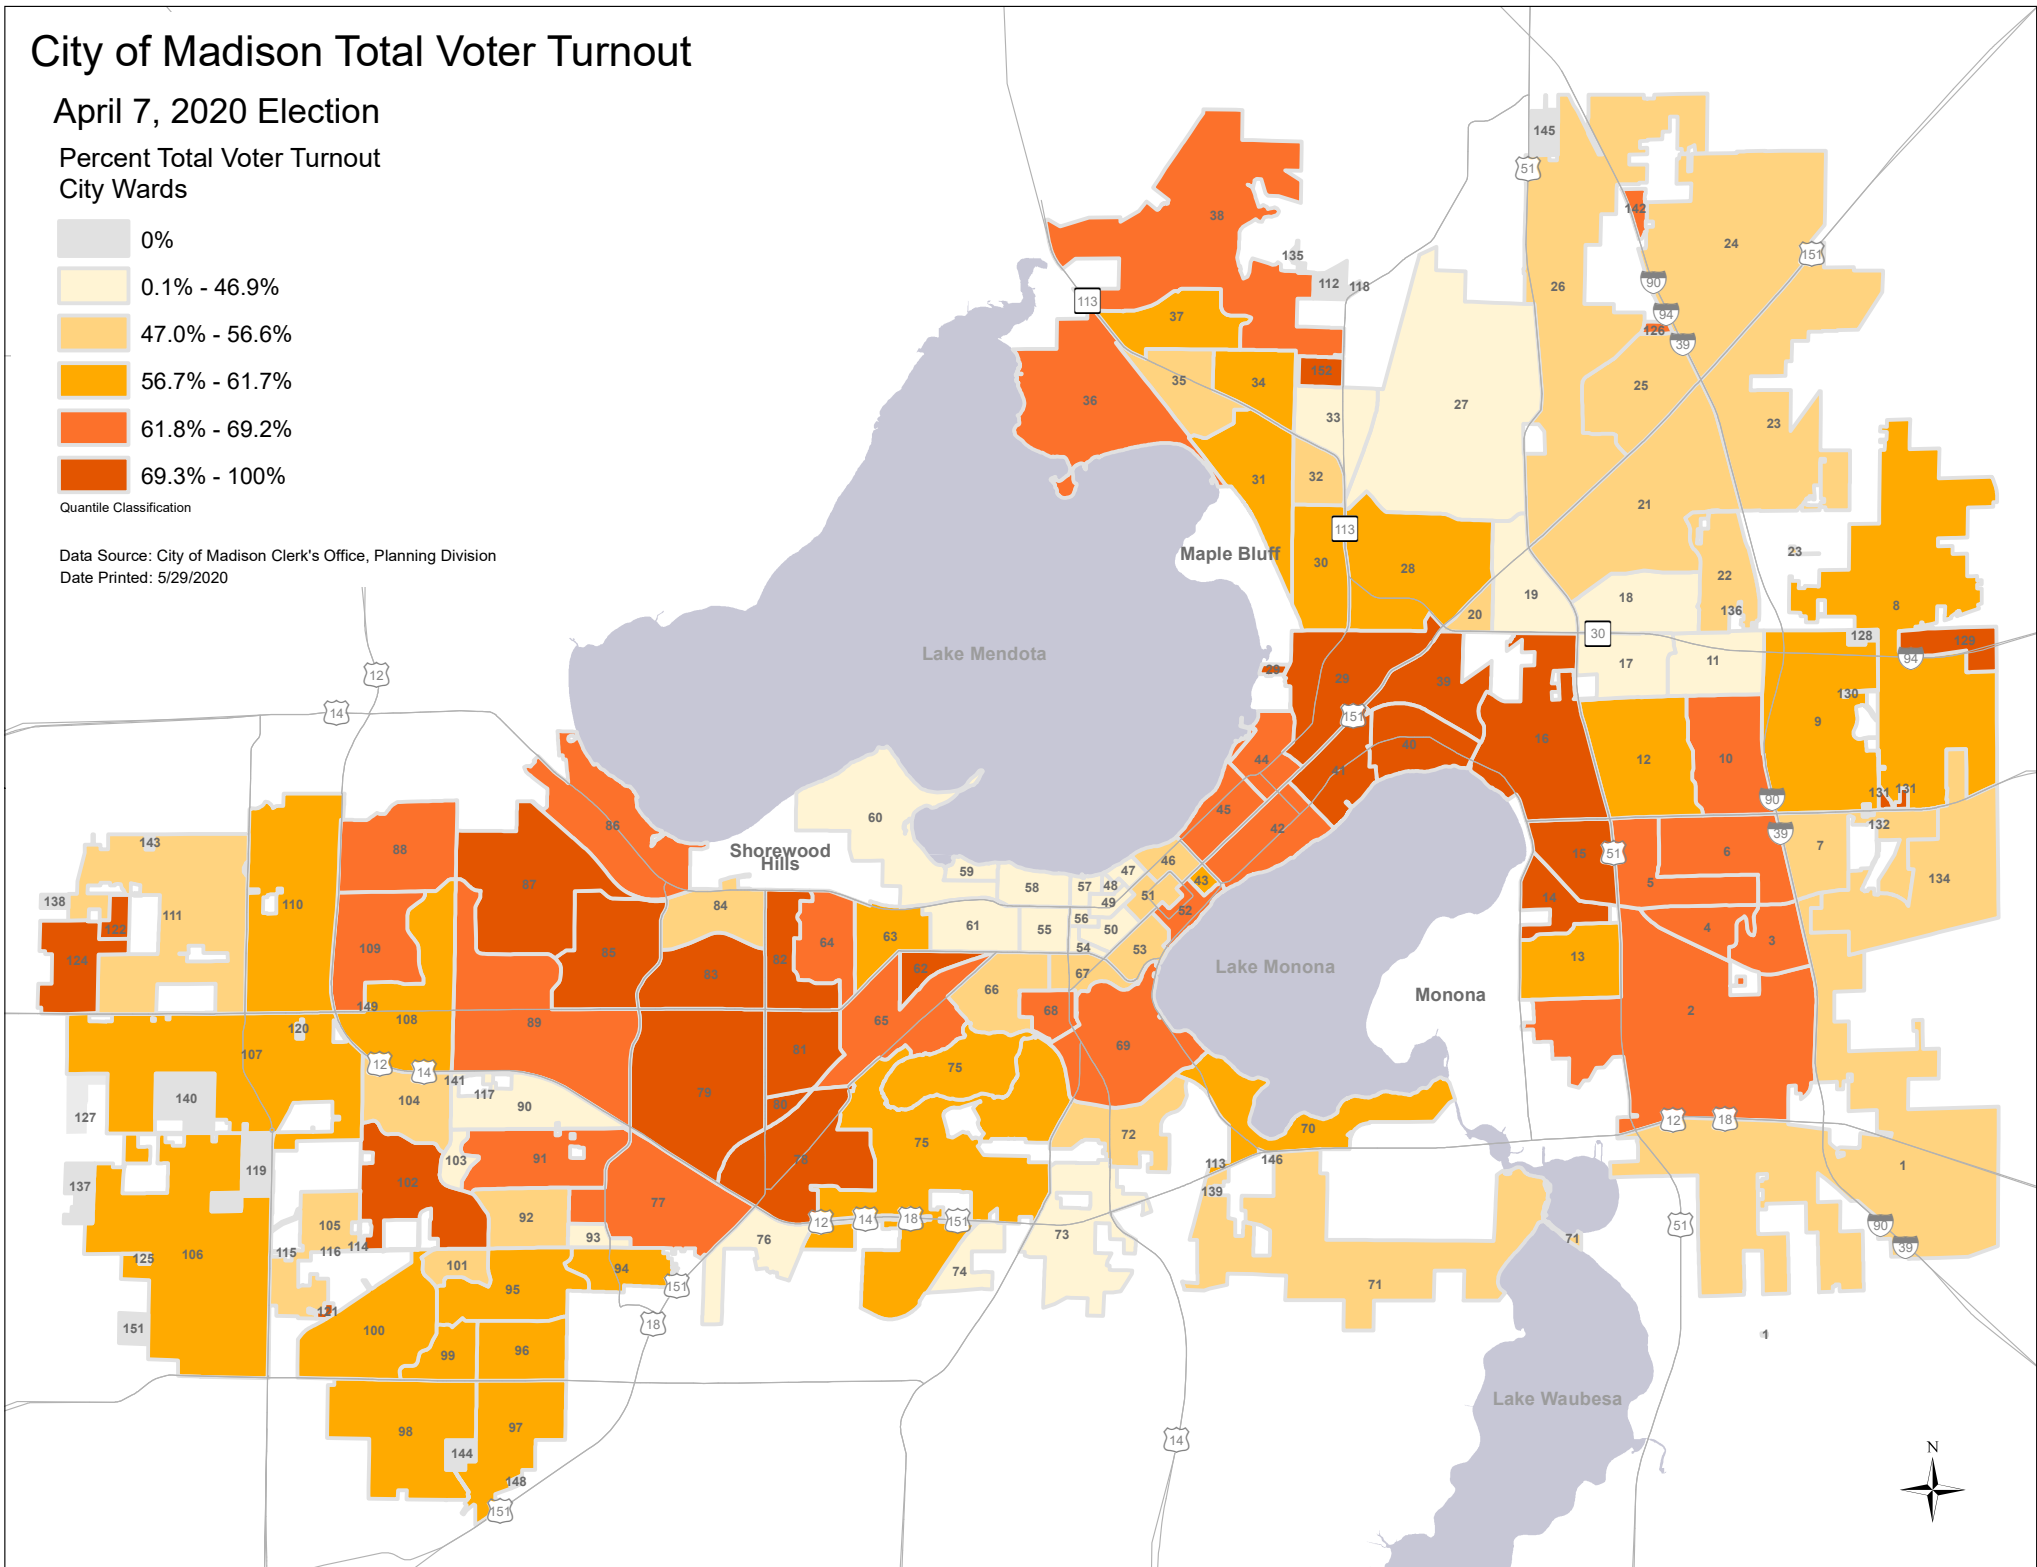

City of Madison Total Voter Turnout

April 7, 2020 Election

Percent Total Voter Turnout
City Wards

Quantile Classification

Data Source: City of Madison Clerk's Office, Planning Division
Date Printed: 5/29/2020