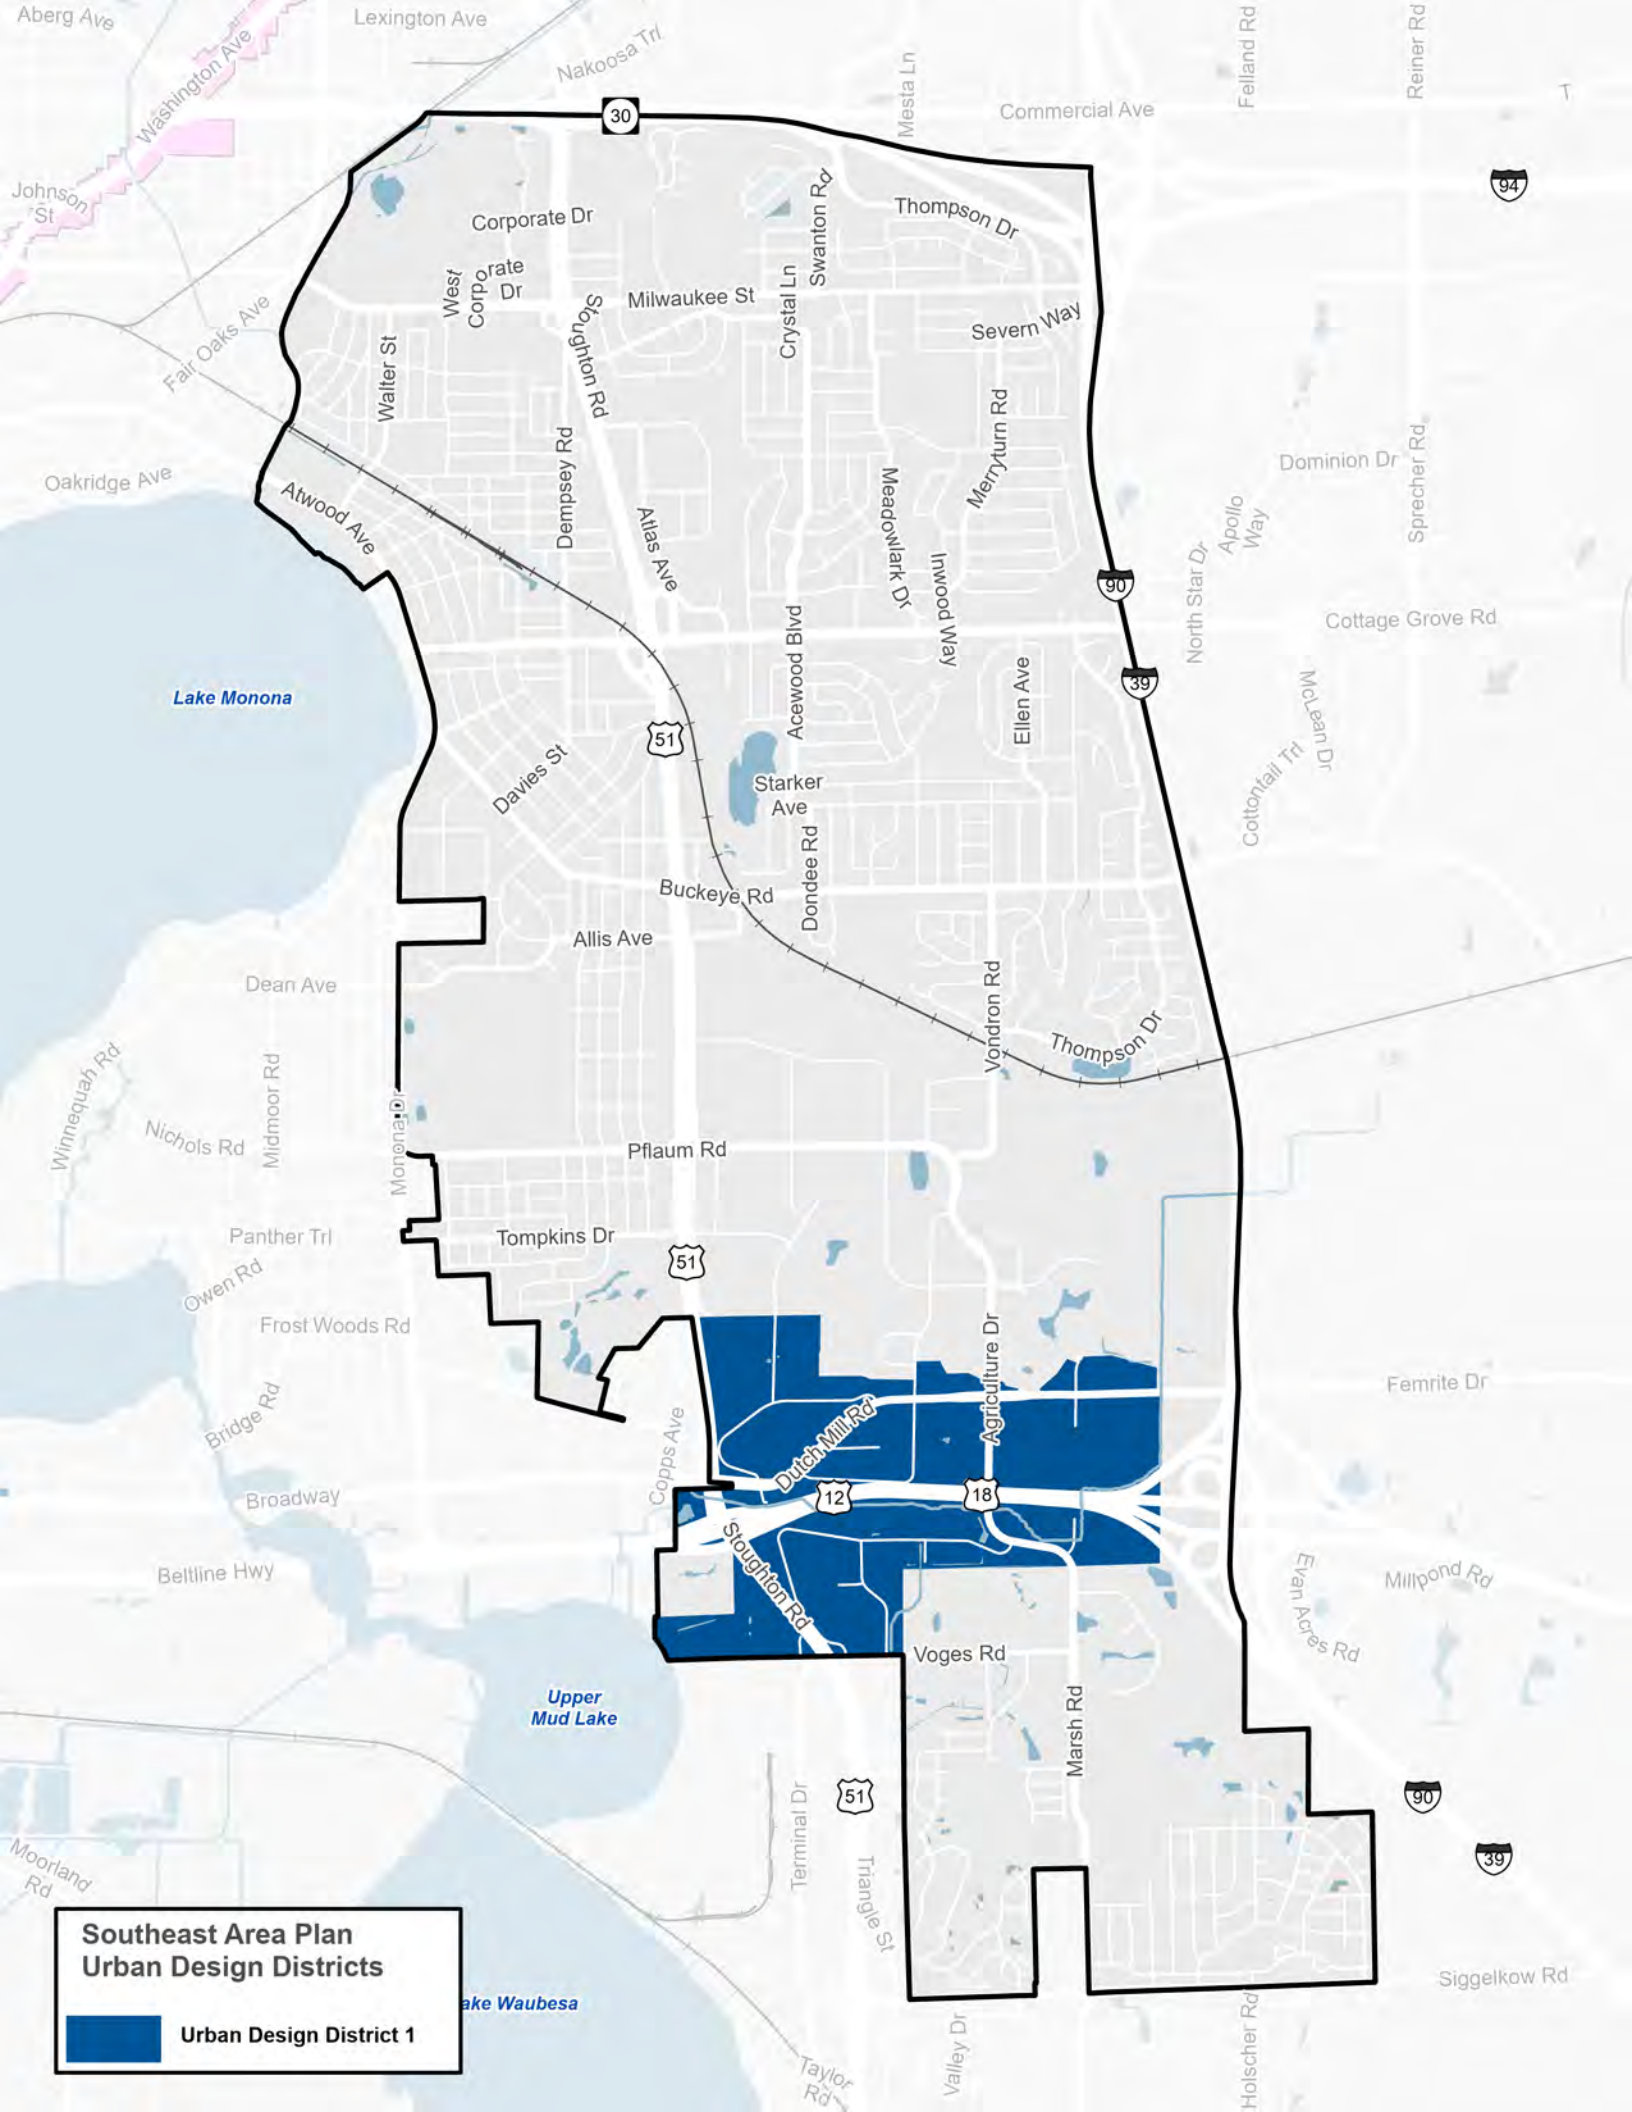

**Southeast Area Plan
Historic Resources**

-  Local Landmark
-  Historic Resource

1937

1955

Southeast Area Plan
Historic Aerials

1976

1995

**Southeast Area Plan
Urban Design Districts**

 **Urban Design District 1**