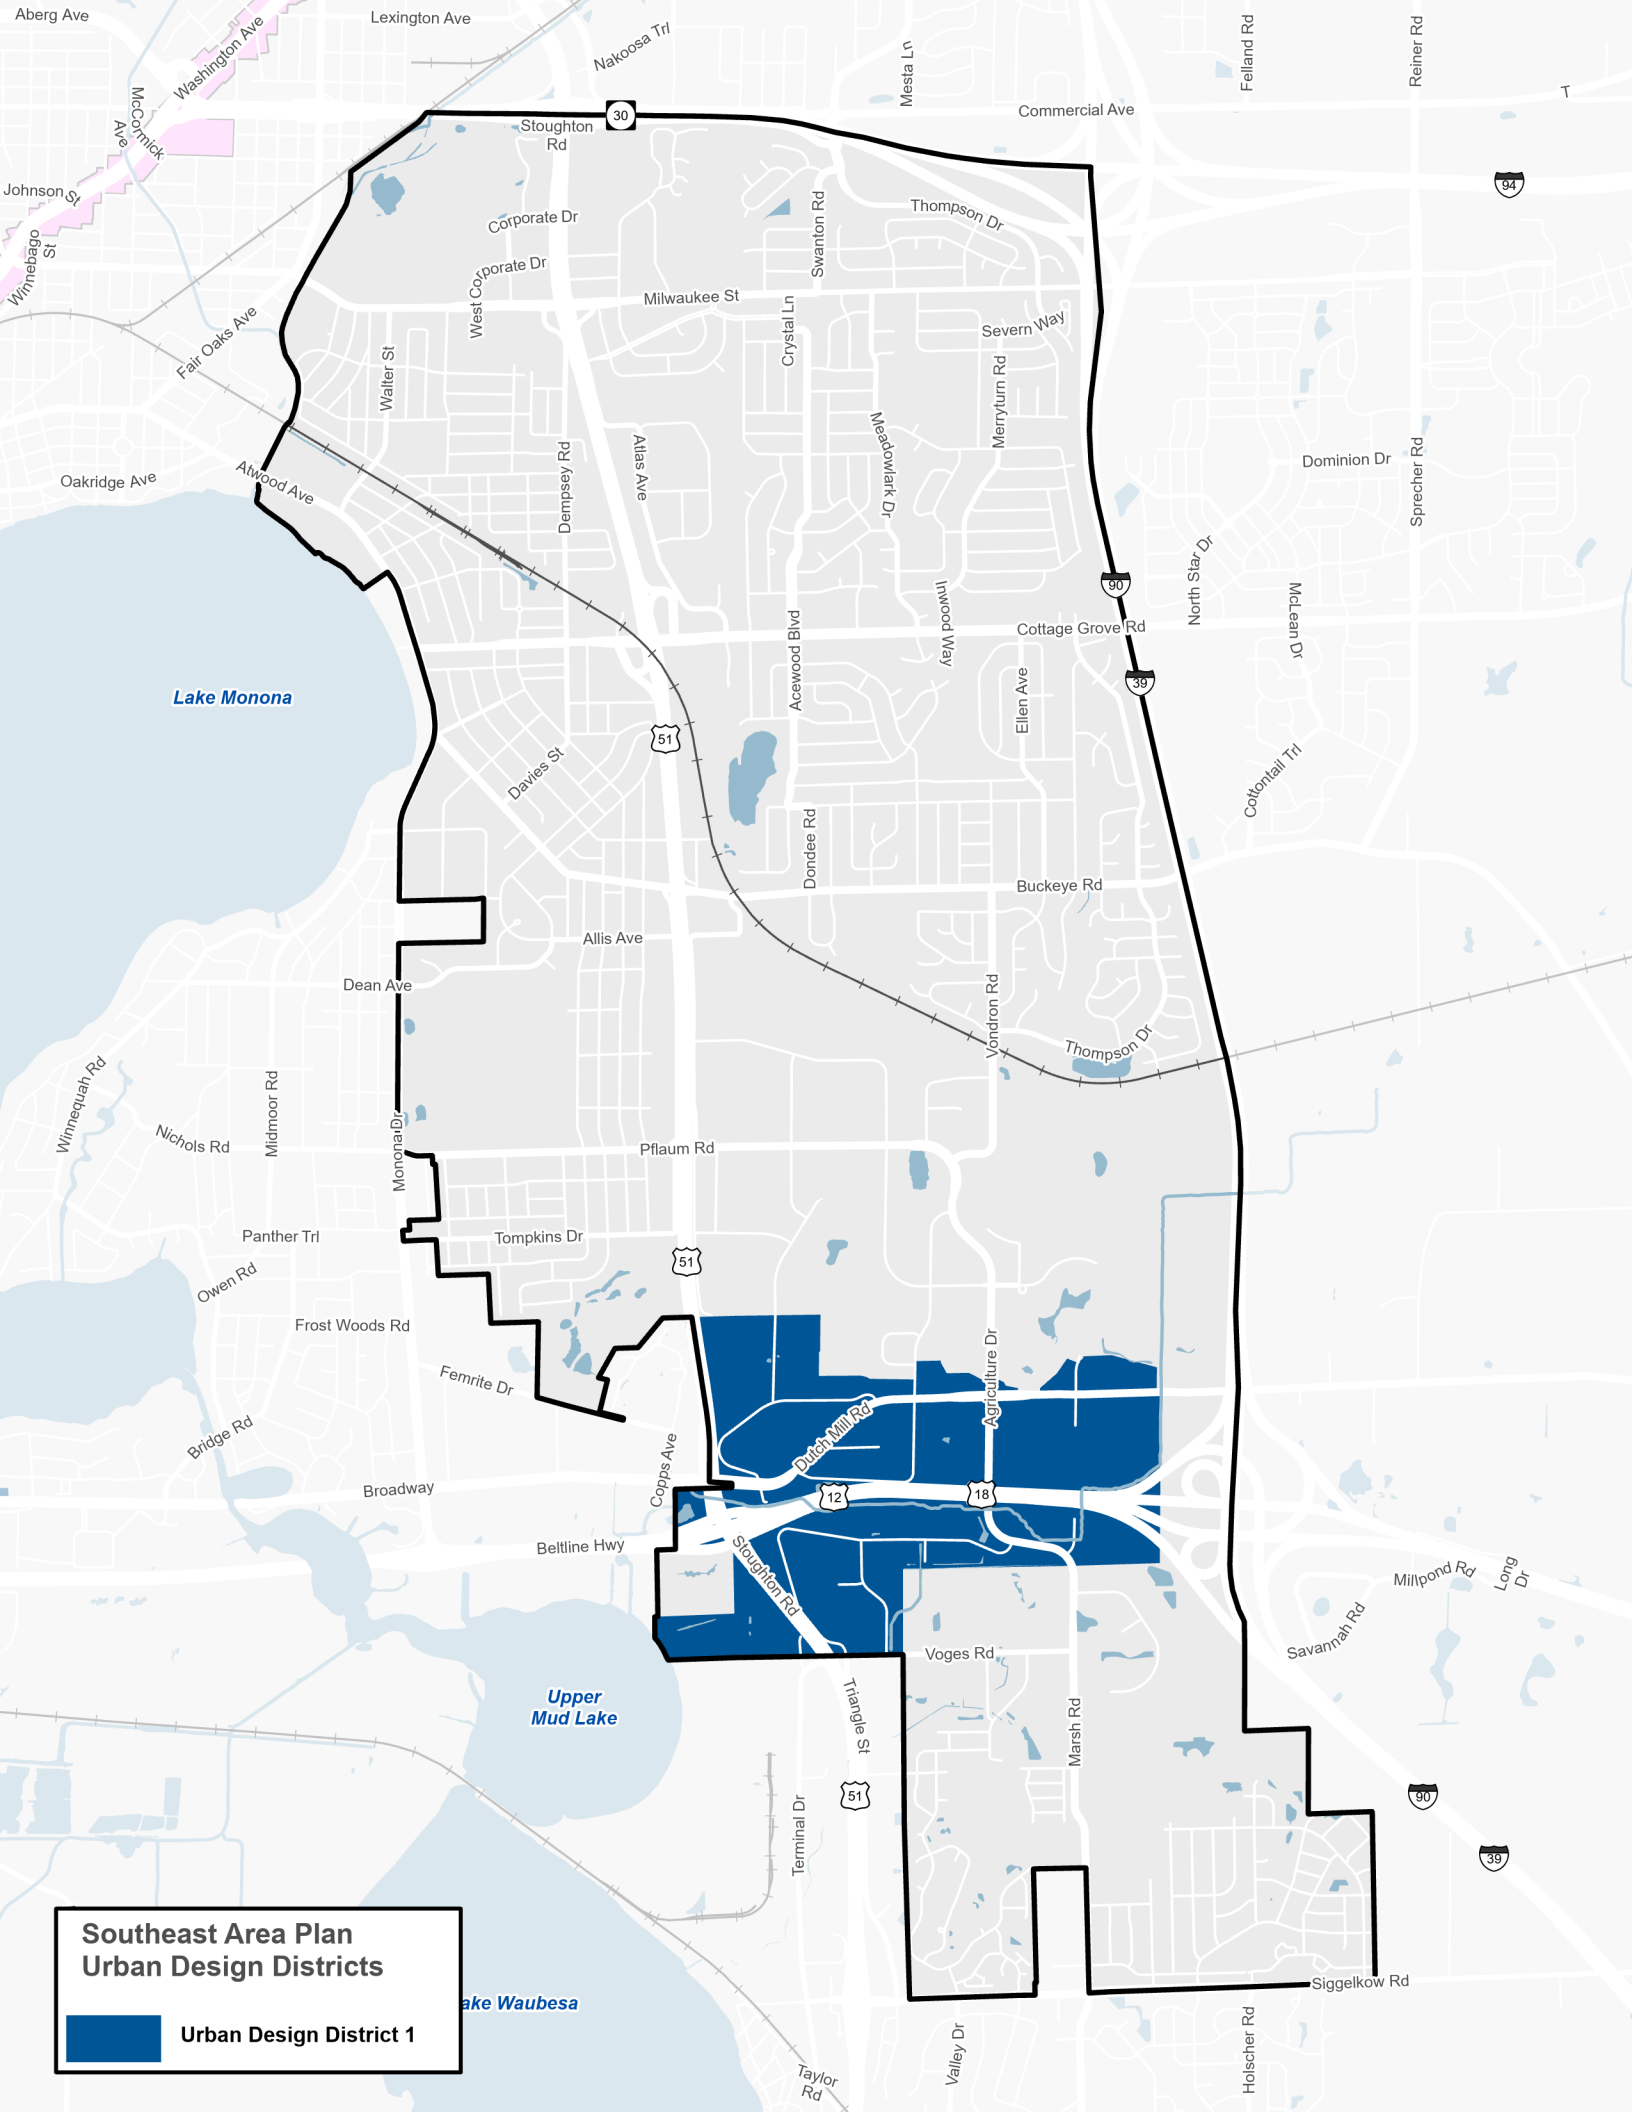

### Southeast Area Plan Historic Resources

 Local Landmark

 Historic Resource

1937

1955

Southeast Area Plan  
Historic Aerials

1976

1995

**Southeast Area Plan  
Urban Design Districts**

**Urban Design District 1**