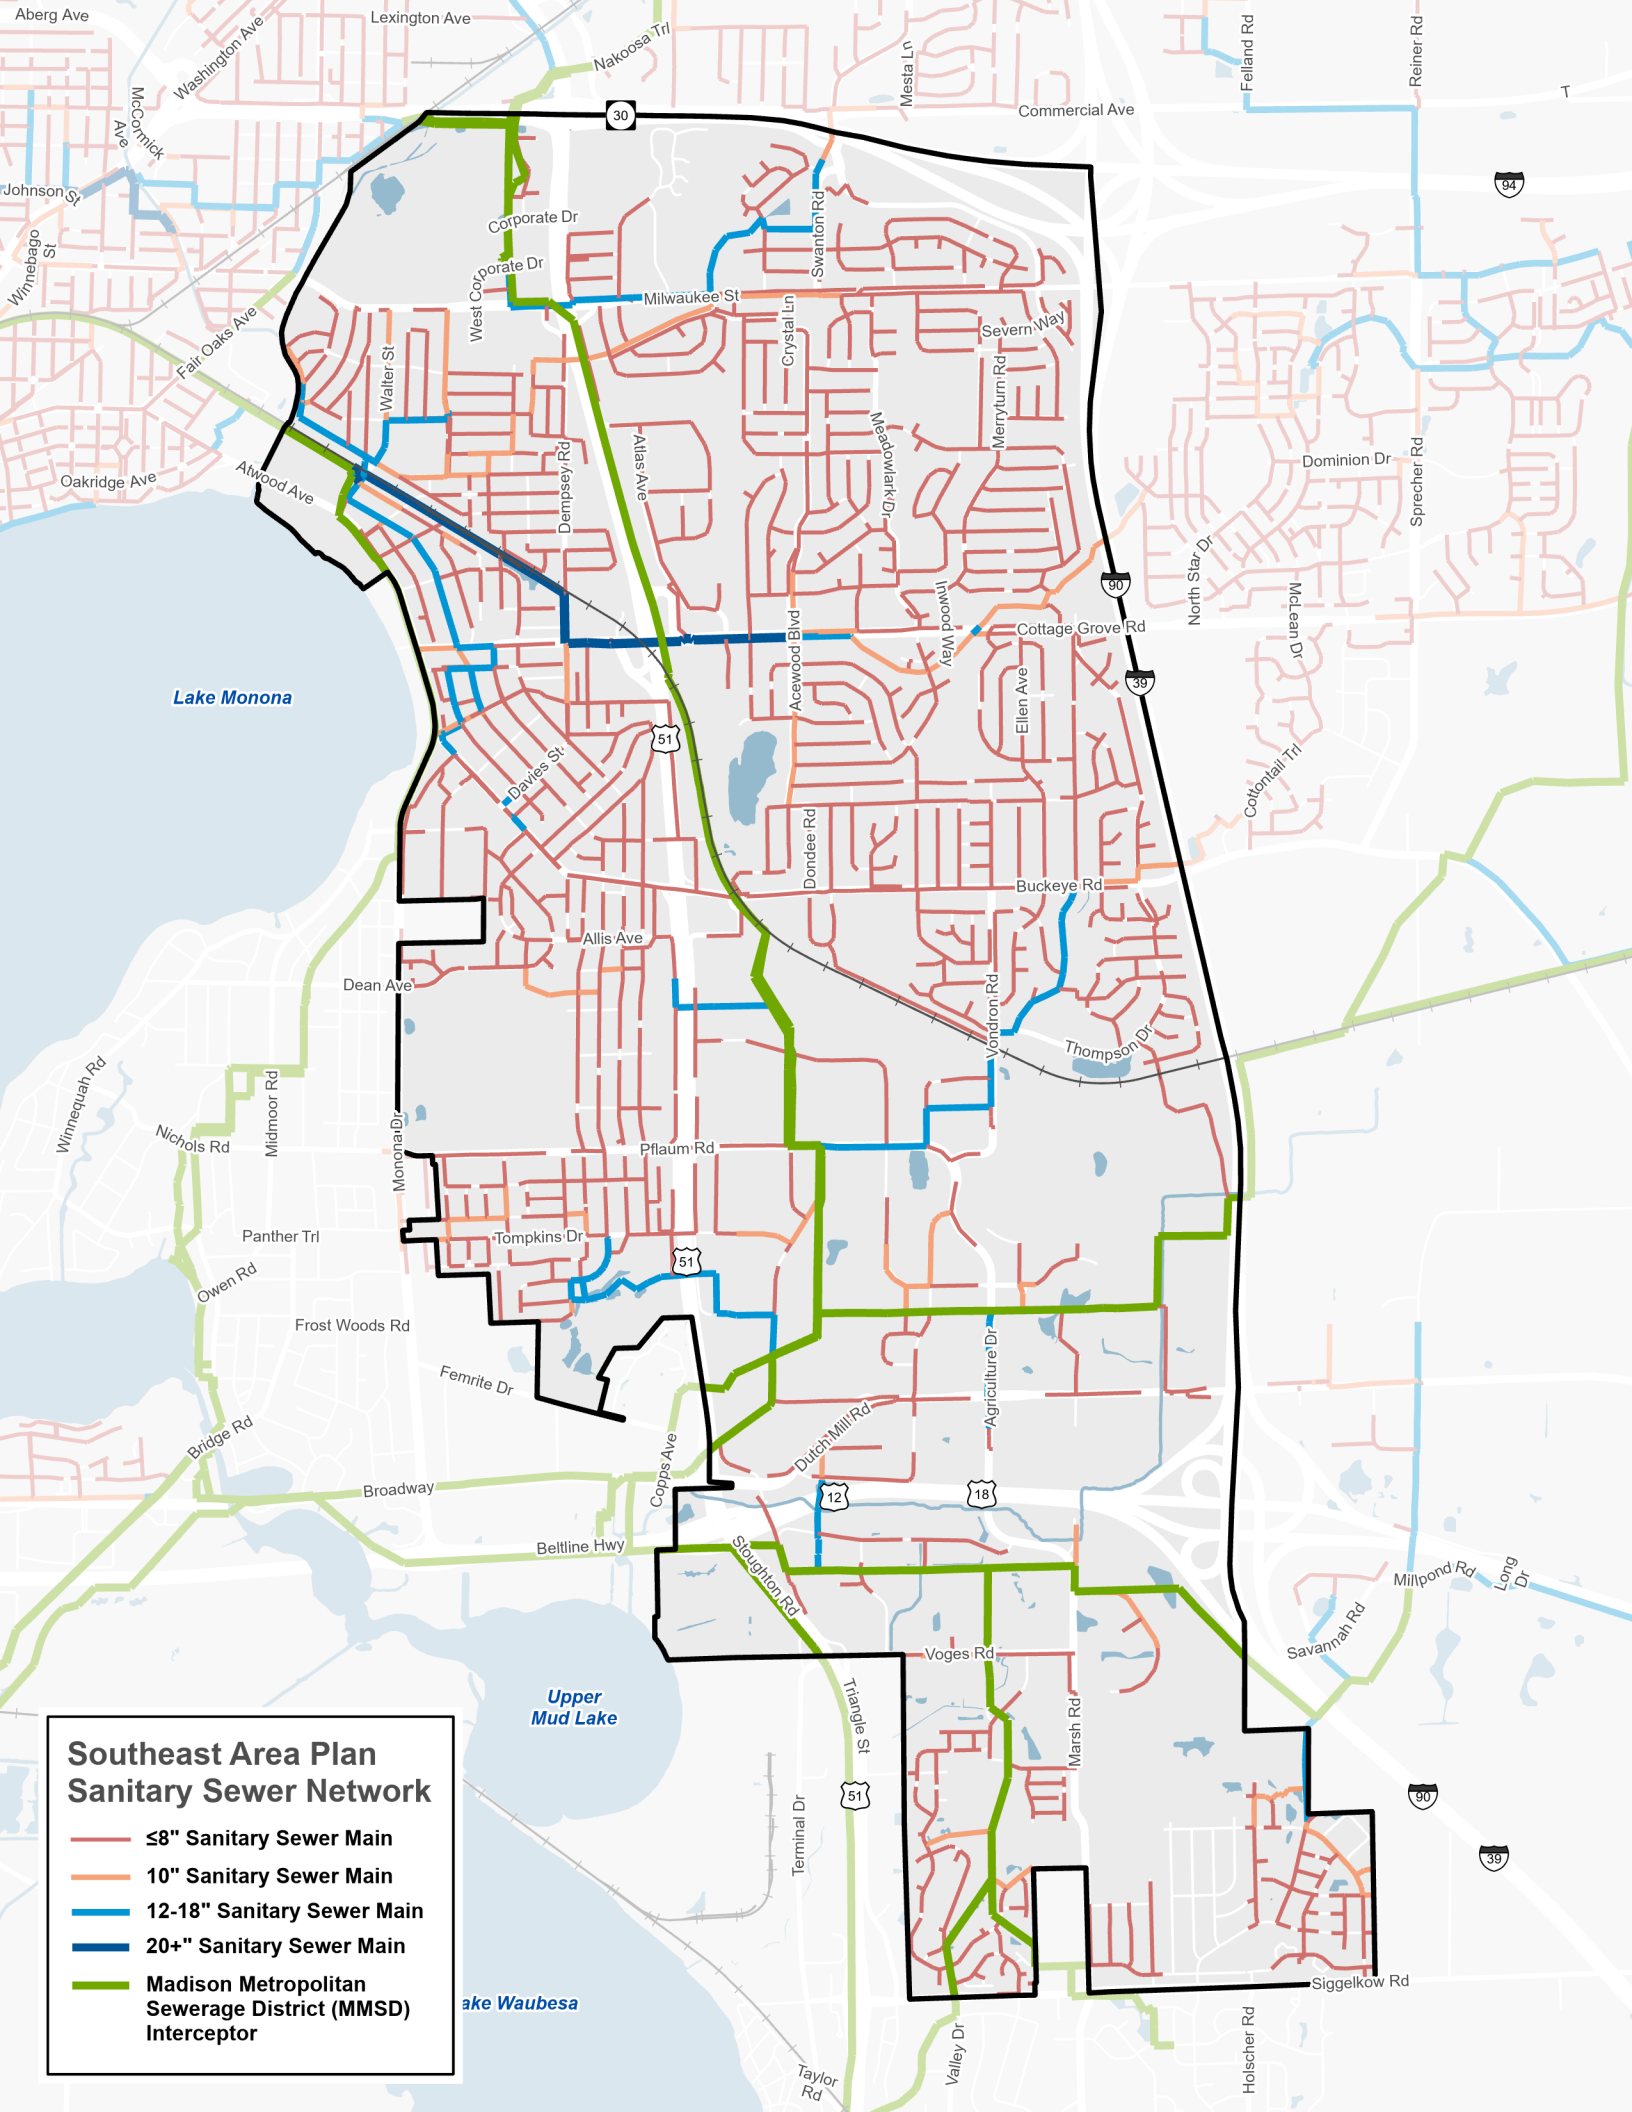

**Southeast Area Plan
Intergovernmental Agreements
Town of Blooming Grove and
City of Madison Cooperative Plan**

- Town of Blooming Grove Parcels Attaching to Madison (Final Attachment 2027)
- Town of Blooming Grove Protected Areas

**Southeast Area Plan
Sanitary Sewer Network**

- ≤8" Sanitary Sewer Main
- 10" Sanitary Sewer Main
- 12-18" Sanitary Sewer Main
- 20+" Sanitary Sewer Main
- Madison Metropolitan Sewerage District (MMSD) Interceptor

Southeast Area Plan School Districts

- Public School
- Private School
- Madison Metropolitan School District
- McFarland School District
- Monona Grove School District
- Sun Prairie Area School District