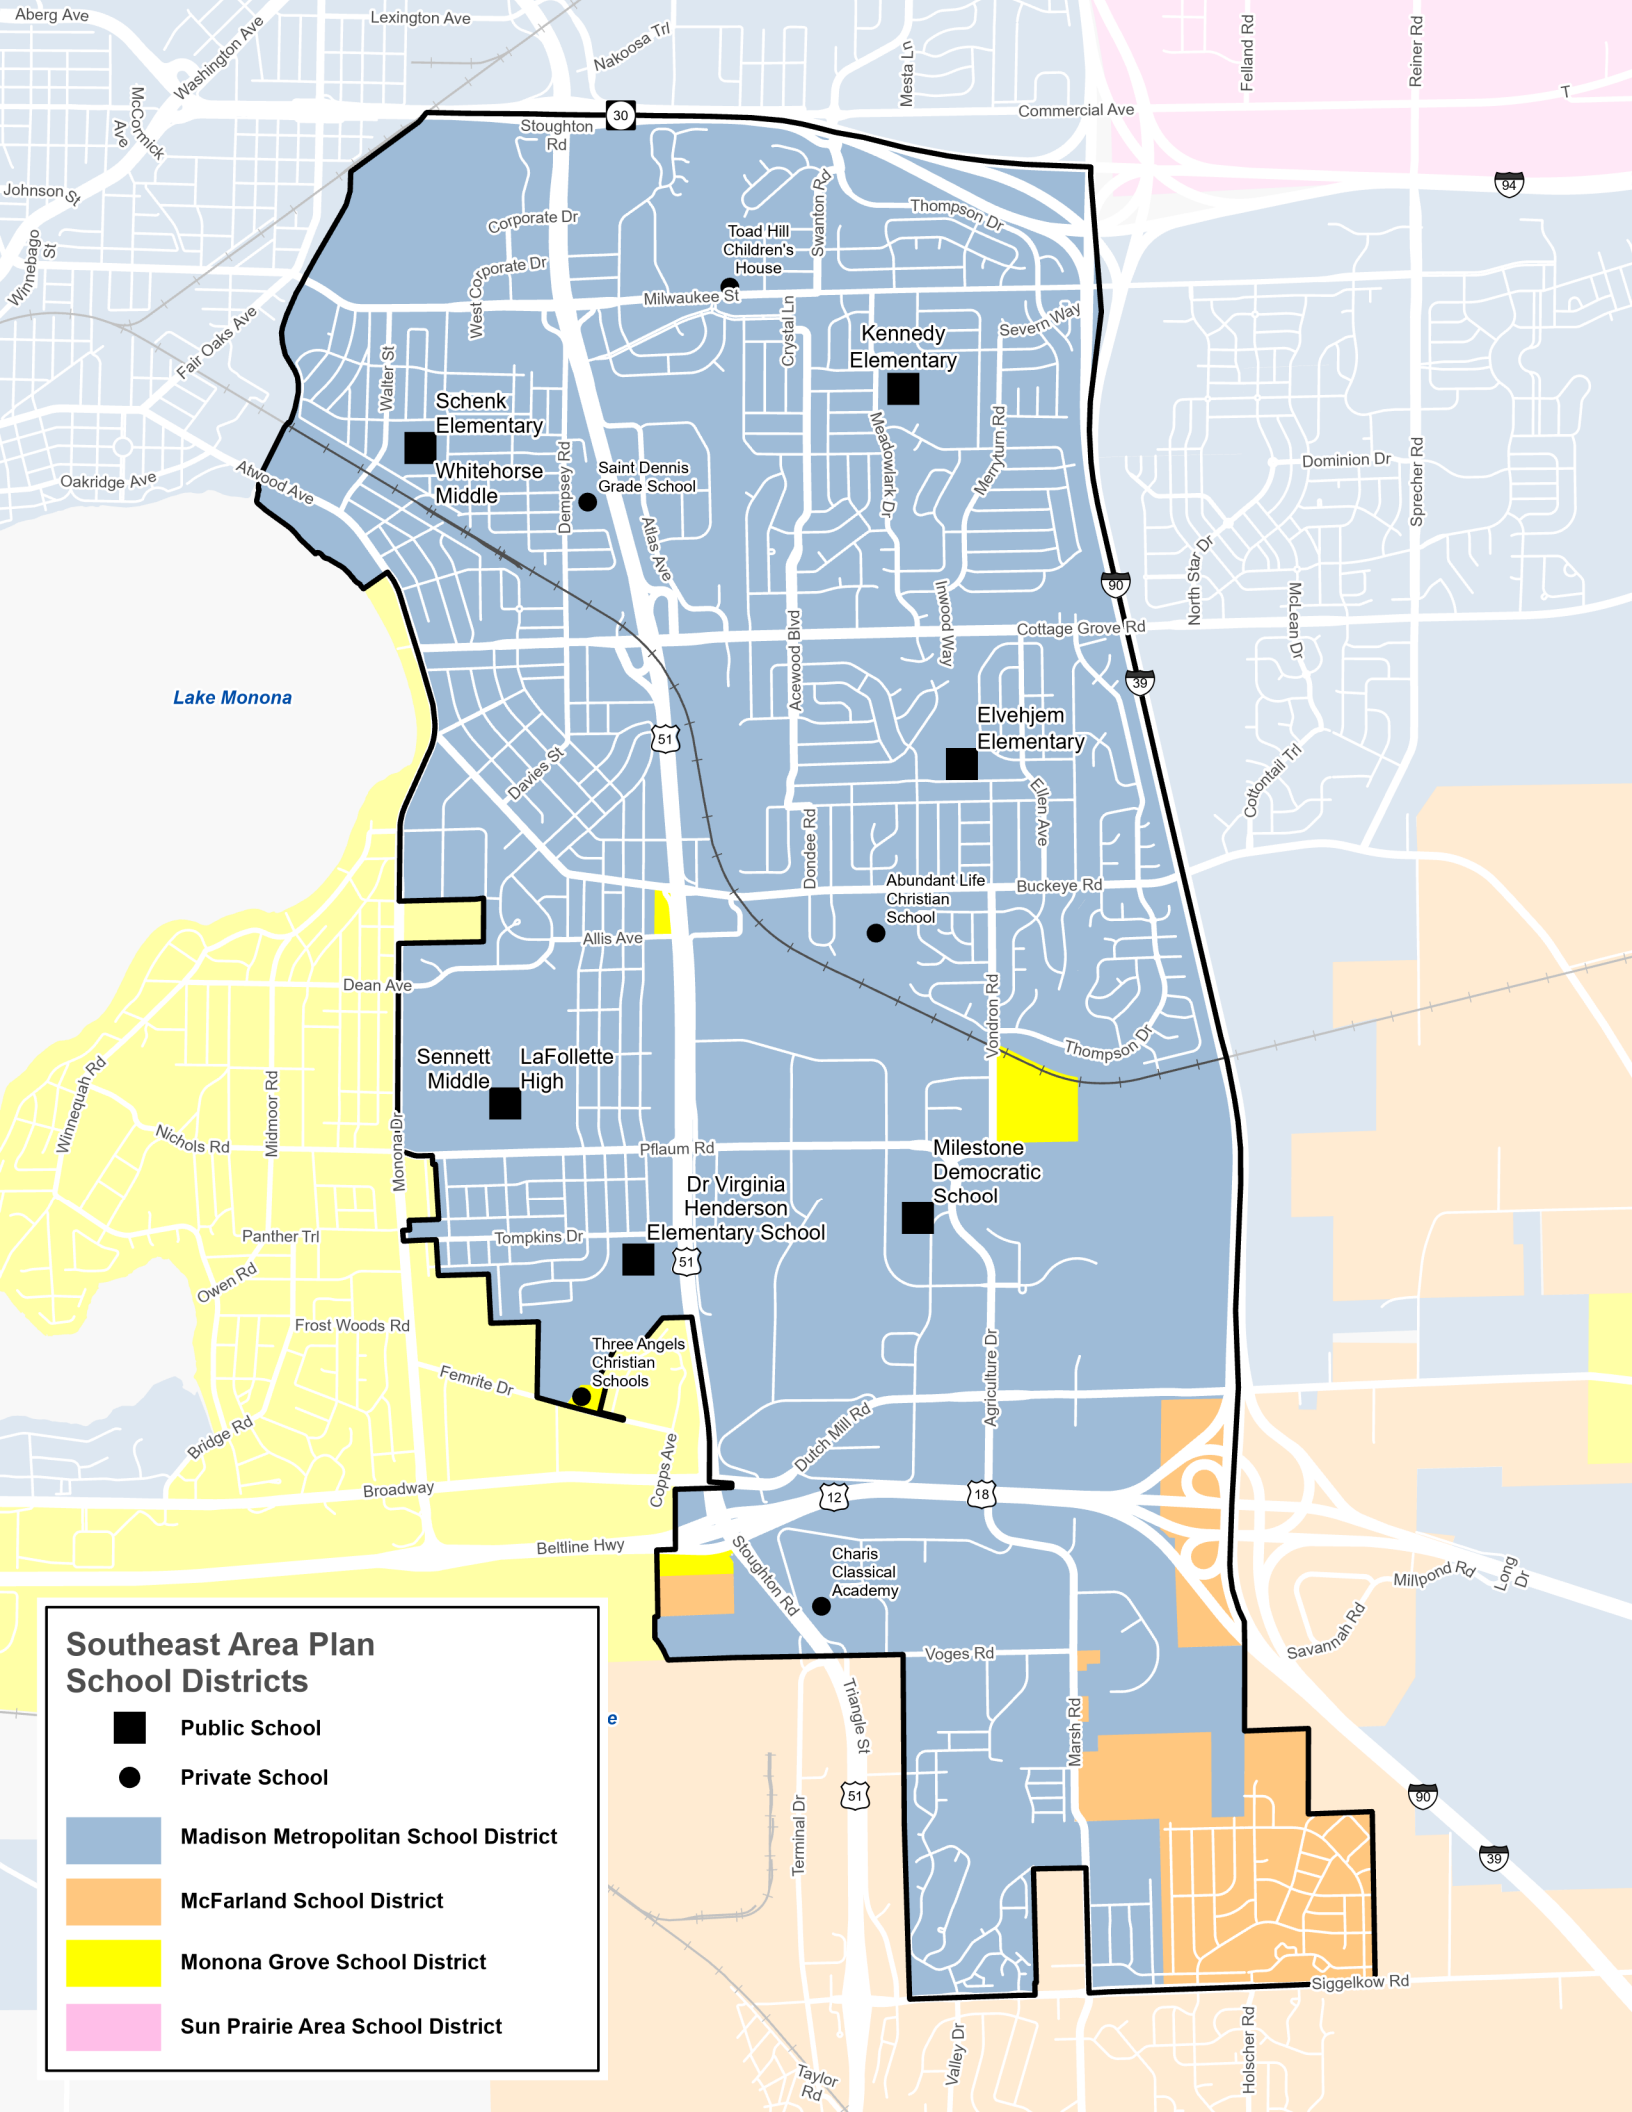

**Southeast Area Plan
Intergovernmental Agreements
Town of Blooming Grove and
City of Madison Cooperative Plan**

- Town of Blooming Grove Parcels Attaching to Madison (Final Attachment 2027)
- Town of Blooming Grove Protected Areas

**Southeast Area Plan
Sanitary Sewer Network**

- ≤8" Sanitary Sewer Main
- 10" Sanitary Sewer Main
- 12-18" Sanitary Sewer Main
- 20+" Sanitary Sewer Main
- Madison Metropolitan Sewerage District (MMSD) Interceptor

Southeast Area Plan School Districts

- Public School
- Private School
- Madison Metropolitan School District
- McFarland School District
- Monona Grove School District
- Sun Prairie Area School District

Schools:

- Kennedy Elementary
- Schenk Elementary
- Whitehorse Middle
- Saint Dennis Grade School
- Elvehjem Elementary
- Abundant Life Christian School
- Sennett Middle
- LaFollette High
- Dr Virginia Henderson Elementary School
- Milestone Democratic School
- Three Angels Christian Schools
- Charis Classical Academy