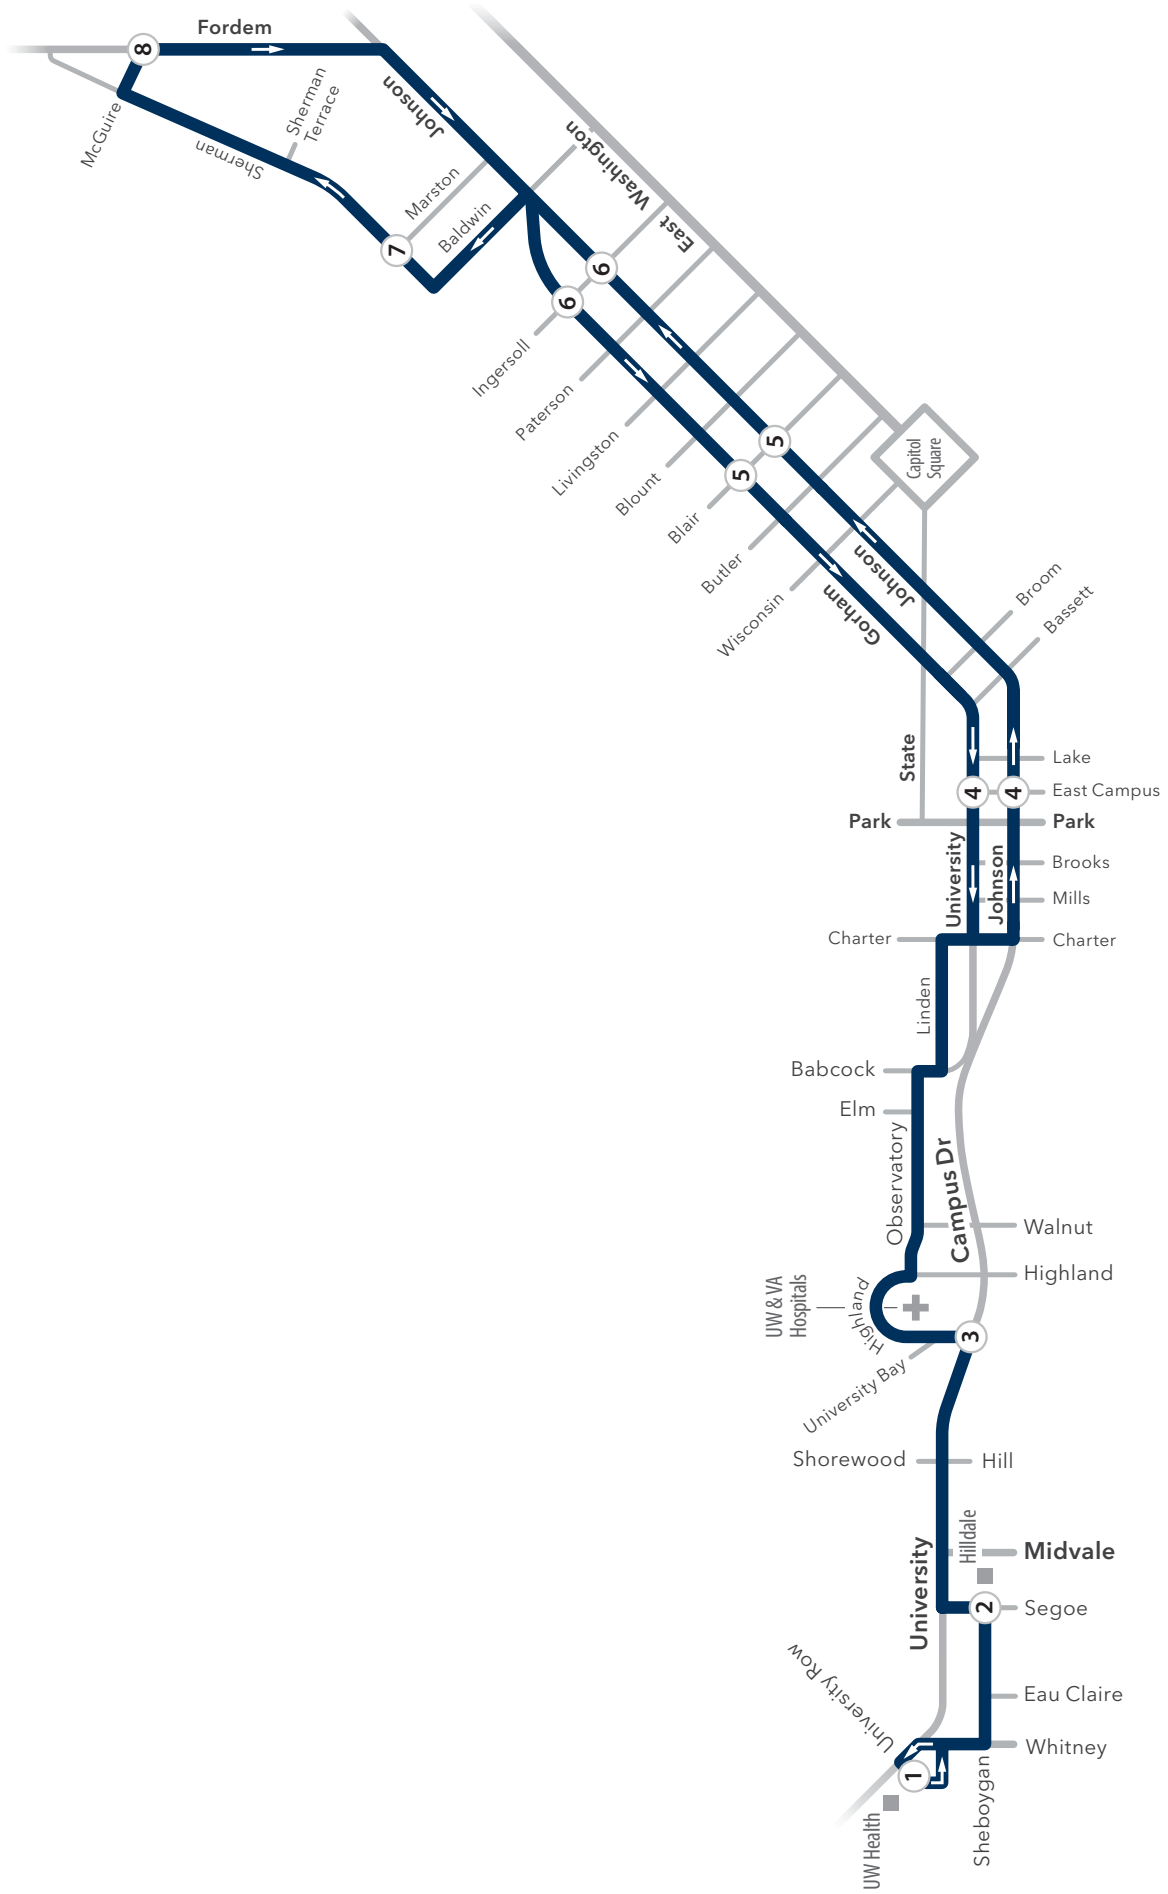

# ROUTE 28

**ROUTE 28 - WEEKDAY EASTBOUND**

University Row	Sheyboygan at Segoe	UBay at University	Johnson at East Campus	Johnson at Blair	Johnson at Ingersoll	Sherman at Marston	Fordem and McGuire
1	2	3	4	5	6	7	8
6:32	6:35	6:42	6:56	7:01	7:04	7:06	
7:00	7:03	7:12	7:26	7:31	7:34	7:36	
7:30	7:33	7:42	7:56	8:01	8:04	8:06	
7:59	8:02	8:11	8:26	8:31	8:34	8:36	
8:29	8:32	8:41	8:56	9:01	9:04	9:06	
8:59	9:02	9:11	9:26	9:31	9:34	9:36	
9:32	9:35	9:42	9:56	10:01	10:04	10:06	
10:02	10:05	10:12	10:26	10:31	10:34	10:36	
10:32	10:35	10:42	10:56	11:01	11:04	11:06	
11:02	11:05	11:12	11:26	11:32	11:35	11:37	
11:32	11:35	11:42	11:56	12:02	12:05	12:07	
12:02	12:05	12:12	12:26	12:32	12:35	12:37	
12:32	12:35	12:42	12:56	13:02	13:05	13:07	
1:02	1:05	1:12	1:26	1:32	1:35	1:37	
1:32	1:35	1:42	1:56	2:02	2:05	2:07	
2:02	2:05	2:12	2:26	2:32	2:36	2:39	
2:31	2:34	2:41	2:56	3:03	3:07	3:10	
3:01	3:04	3:11	3:26	3:33	3:37	3:40	
3:31	3:34	3:41	3:56	4:03	4:07	4:10	
			*4:23	*4:30	*4:34	*4:37	
4:00	4:03	4:10	4:26	4:33	4:37	4:40	
		*4:37	*4:53	*5:00	*5:04	*5:07	
4:30	4:33	4:40	4:56	5:03	5:07	5:10	
		*5:08	*5:23	*5:30	*5:34	*5:37	
5:01	5:04	5:11	5:26	5:33	5:37	5:40	
		*5:38	*5:53	*6:00	*6:03	*6:05	
5:31	5:34	5:41	5:56	6:03	6:06	6:08	