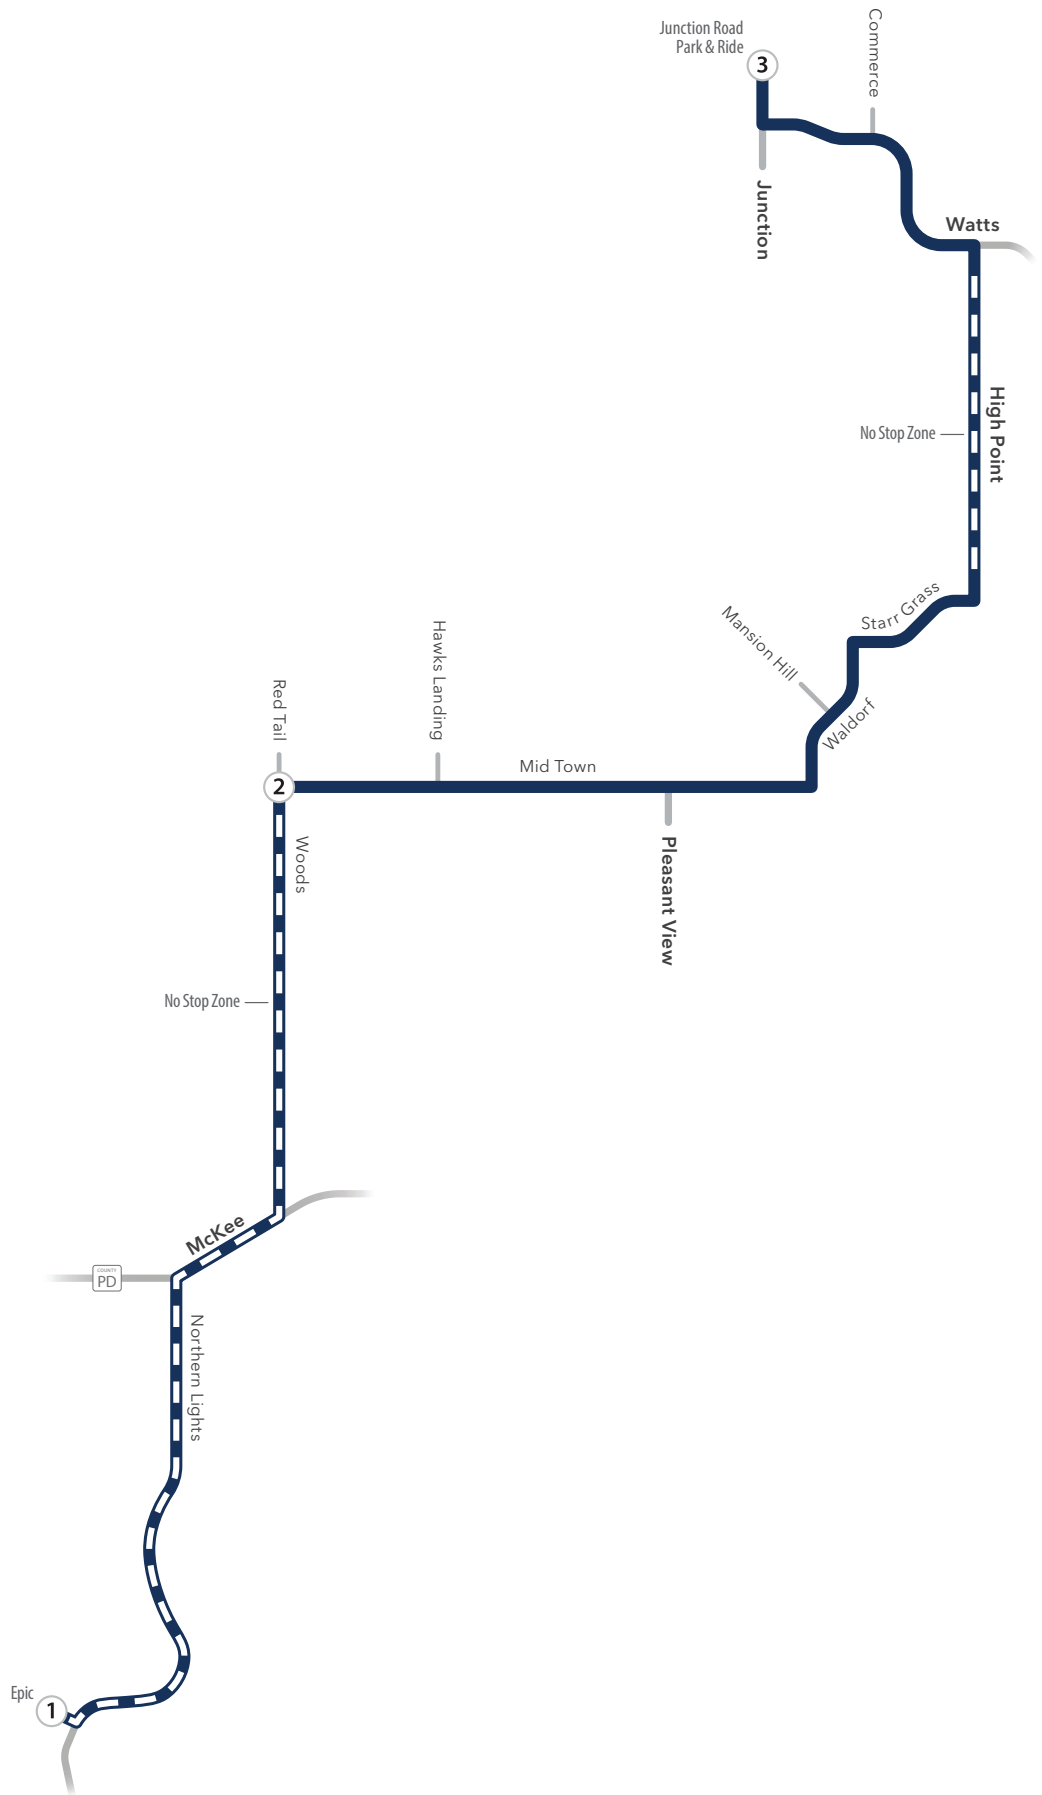

ROUTE 55

ROUTE 55

Weekday Northbound

Epic // Junction Road Park & Ride

From Route	Epic 3	Mid Town at Woods 2	Junction Road Park and Ride 1	Becomes Route
75	6:55	7:01	7:13	55
75	7:25	7:31	7:43	55
75	7:55	8:01	8:13	55
75	8:15	8:21	8:33	GA
75	8:30	8:36	8:48	GA
75	9:00	9:06	9:18	GA
75	4:15	4:21	4:33	55
75	4:45	4:51	5:03	55
75	5:15	5:21	5:33	55
75	5:45	5:51	6:03	55
75	6:25	6:31	6:43	GA

ROUTE 55

Weekday Southbound

Junction Road Park & Ride// Epic

From Route	Junction Road Park and Ride 1	Woods at Mid Town 2	Epic 3	Becomes Route
GA	6:27	6:36	6:45	75
GA	6:57	7:06	7:15	75
55	7:27	7:36	7:45	75
55	7:57	8:06	8:15	75
55	8:27	8:36	8:45	75
55	4:42	4:51	5:00	75
GA	4:57	5:06	5:15	75
55	5:12	5:21	5:30	75
55	5:42	5:51	6:00	75
55	6:12	6:21	6:30	75