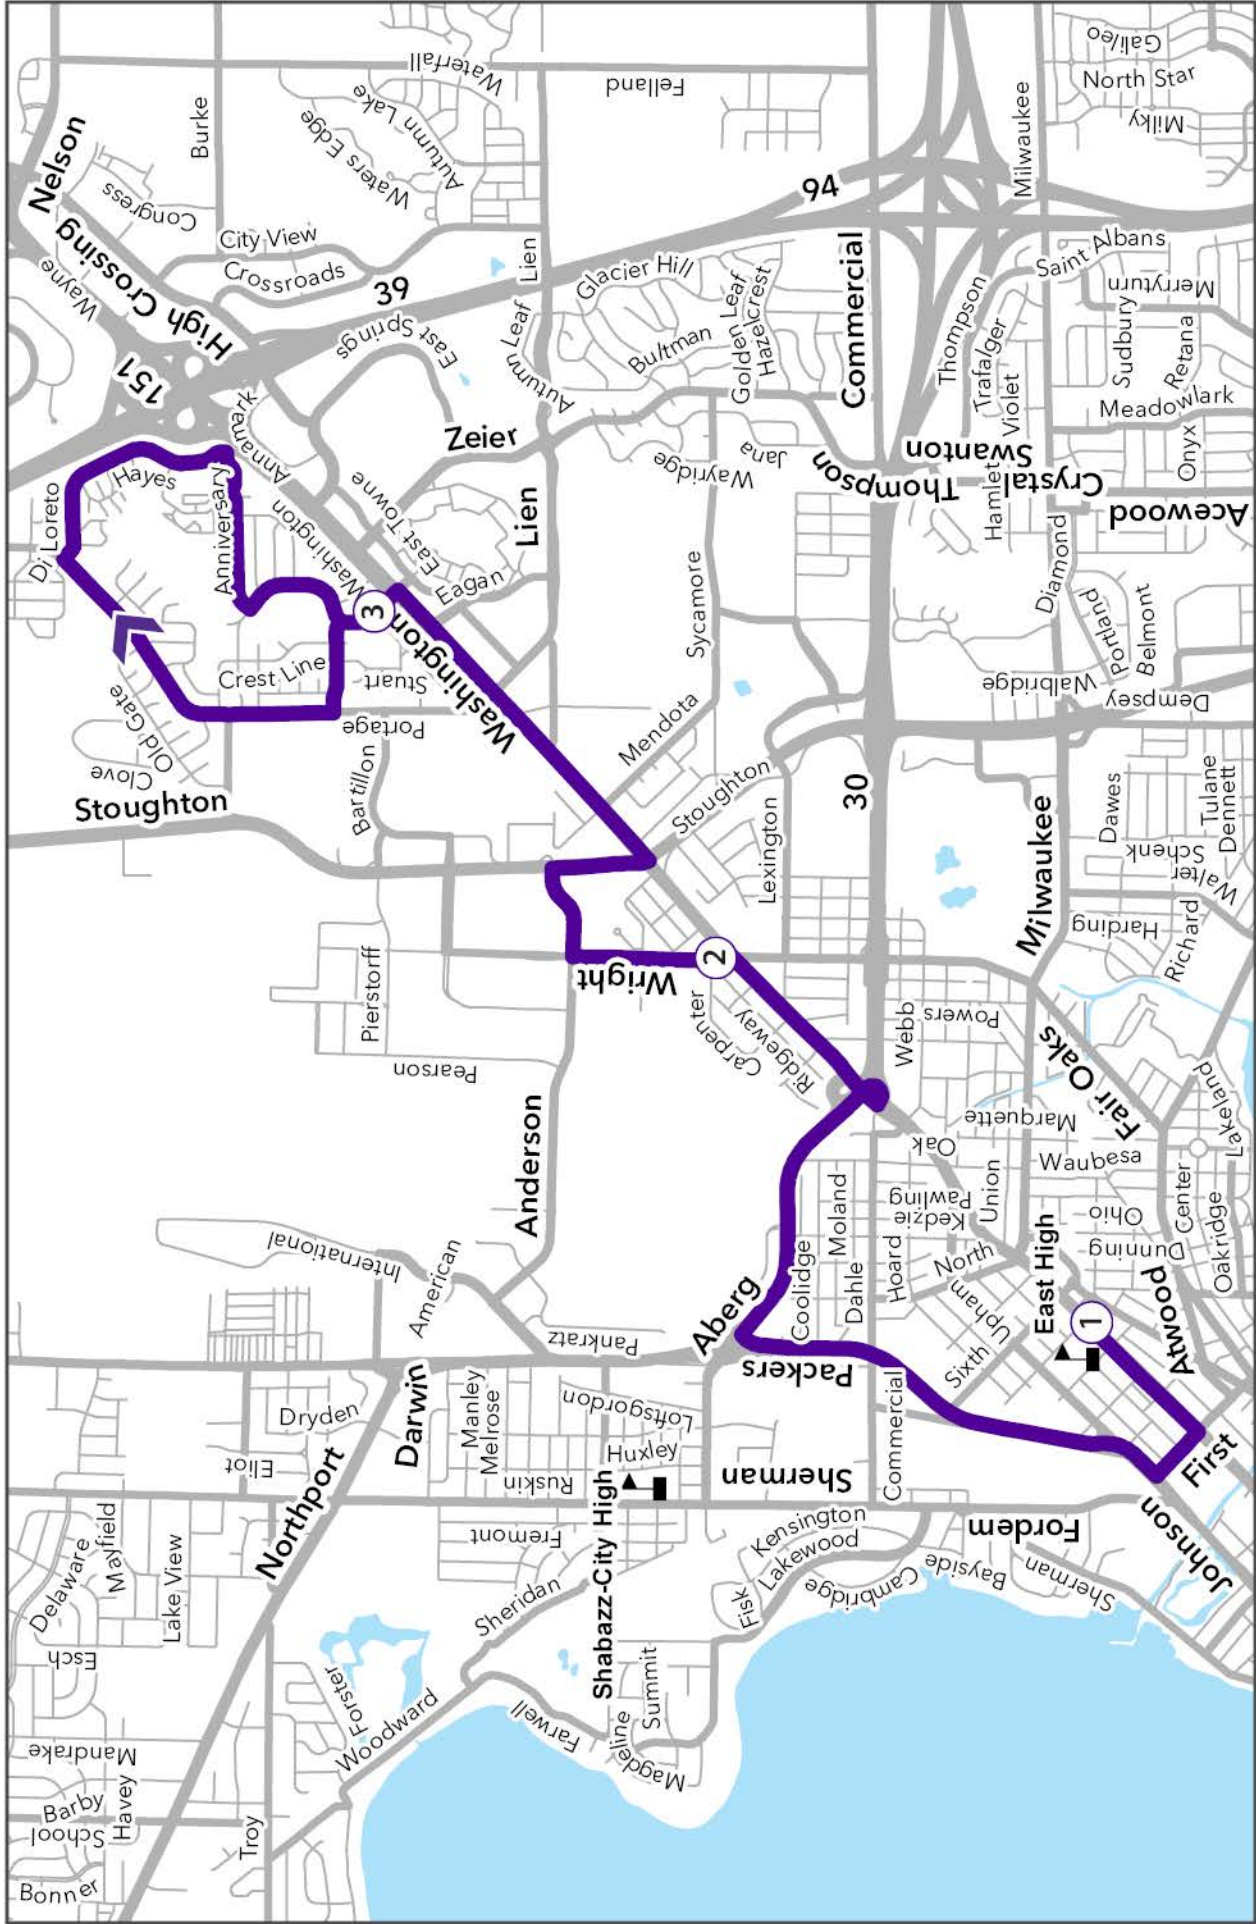

## 602 AM – East High School

**7:30 AM** From : INDEPENDENCE LN & E WASHINGTON

To : 602 EAST HIGH

Left Melody Ln	<i>Independence , Stuart , Portage</i>
Right Portage Rd	<i>Derek , Rieder , Tomscot , Village</i>
Right Hayes Rd	<i>Portage , Crosswalk , Dawn , Forest Run</i>
Right Anniversary Ln	<i>Hayes , Forest Run , Independence</i>
Left Independence Ln	<i>Declaration , Melody , E Washington</i>

**7:44 AM** Right E Washington Ave *Independence , Portage ,  
Mendota*

Right N Stoughton Rd	
Left Anderson St	<i>Madison College , Wright</i>
Left Wright St	<i>Straubel</i>
Right E Washington Ave	<i>Wright , Rethke</i>

**7:58 AM** Arrive E Washington @ East High [E100]

**Legend**  
 School   
 Route 

Right Packers-Aberg Ramp

Right Aberg Ave

To Sth 30

Right Aberg-E Washington

Ramp

Right E Washington Ave

*Rethke*

**4:03 PM** Left Wright St