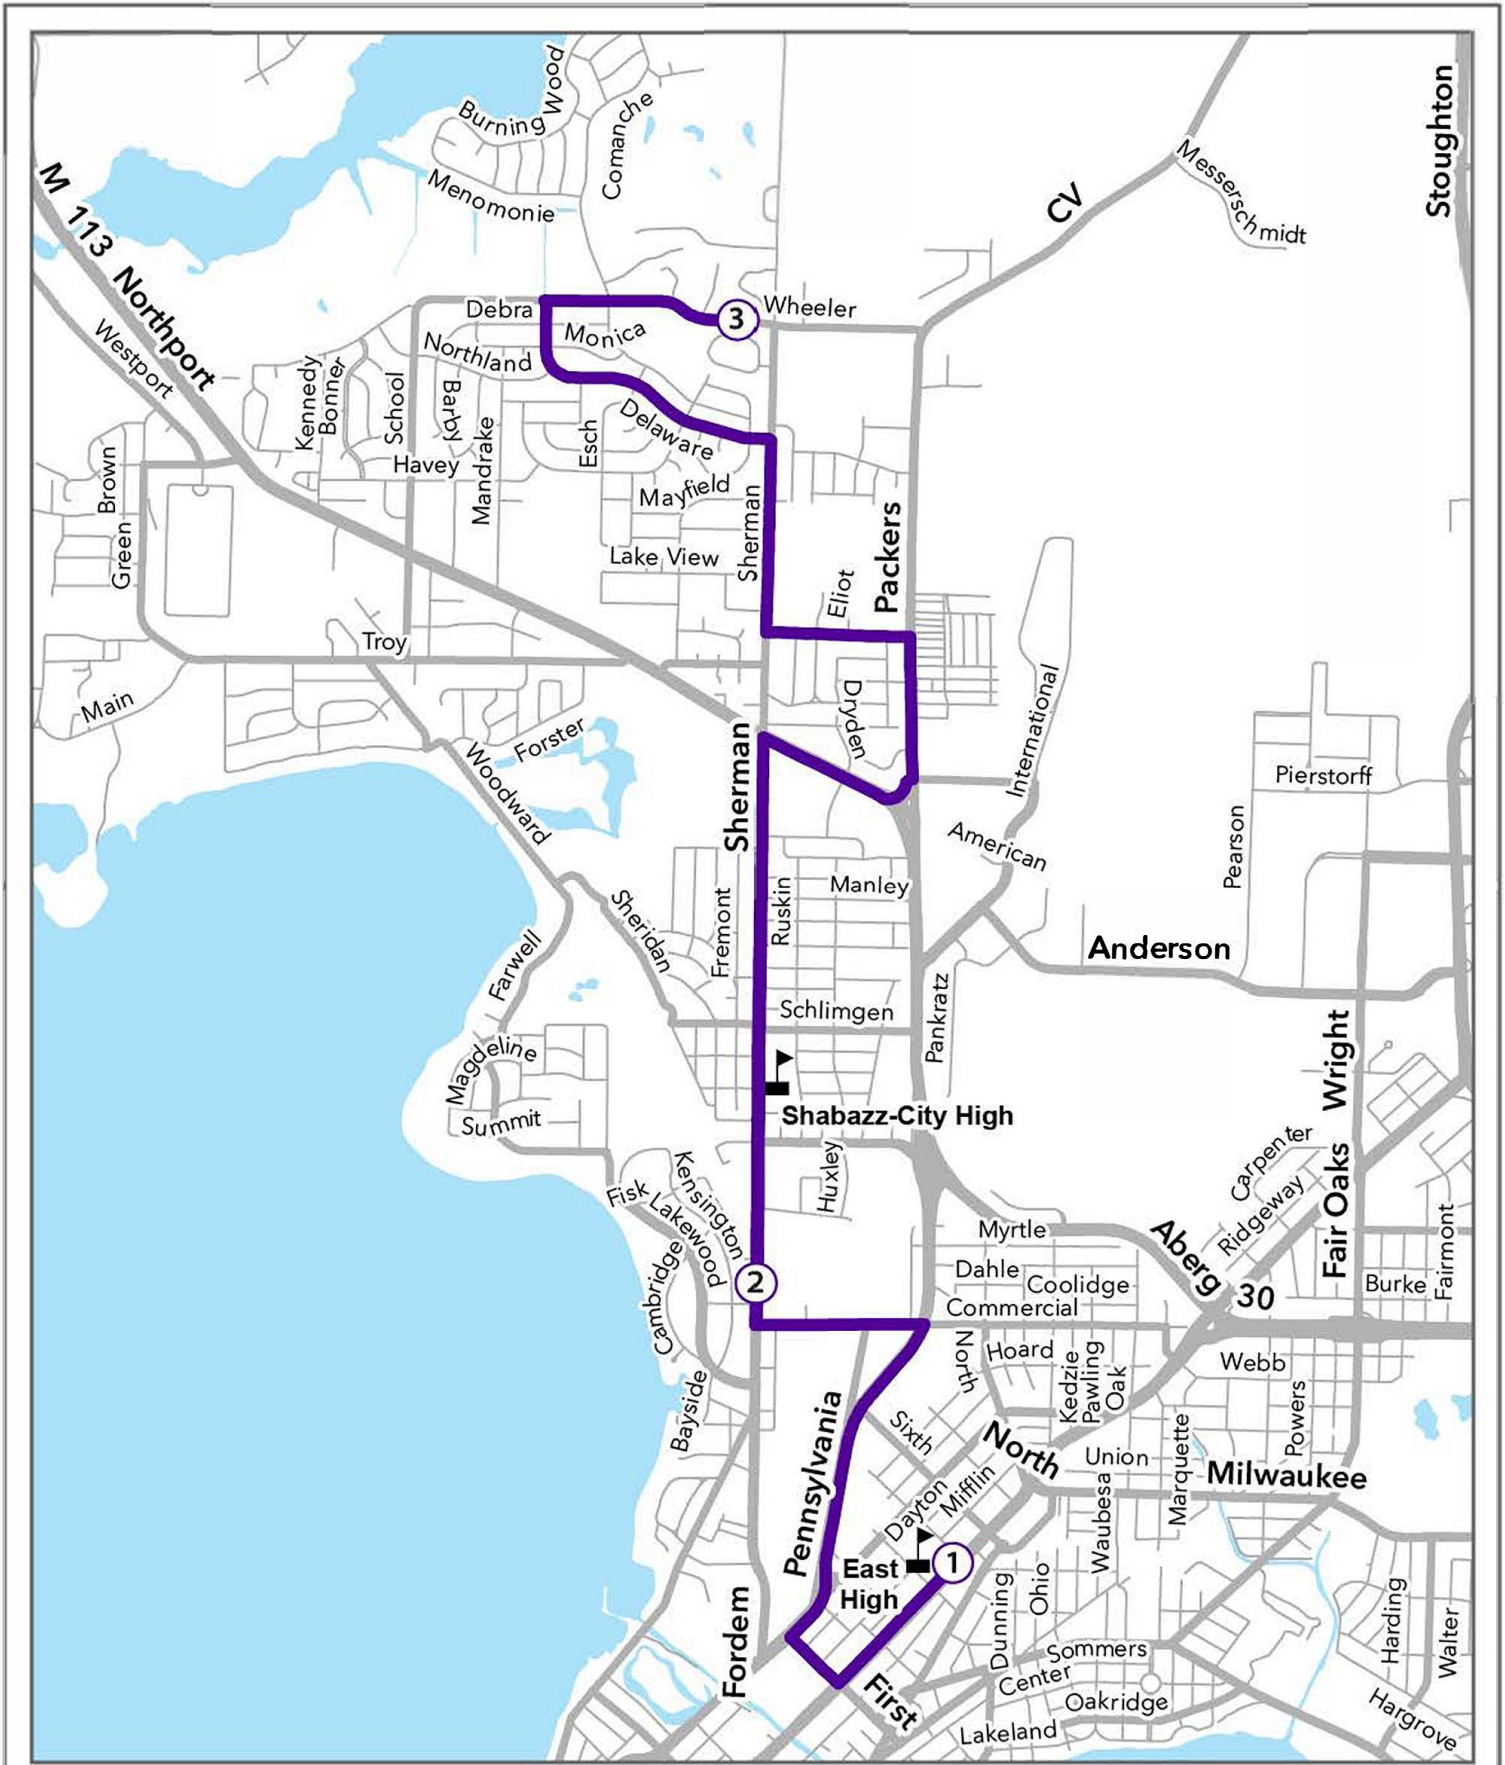

Right N Sherman Ave

*Delaware , Sunfield , Lake View*

**7:38 AM** Left Tennyson Ln

*N Sherman , Whitman*

Right Packers Ave

*Tennyson , Scott , Darwins*

Right Darwin Rd

Right Northport Dr

*Dryden*

Left N Sherman Ave

*Northport , Trailsway , Melrose  
Schlimgen , Farragut , Aberg , Roth ,  
Oxford*

Left Commercial Ave

Right North St

Right E Washington Ave

**7:53 AM** Arrive E Washington @ East High [E100]

## Legend

School

Route

**603 PM – Cherokee**

**3:49 PM From: EAST HIGH**

**To : 603 Cherokee**

Right N First St

Right E Johnson St

Left Darwin Rd

Left Packers Ave

*Darwin , Scott*

Left Tennyson Ln

*Packers , Whitman*

Right N Sherman Ave

*Tennyson , Lake View , Sunfield*

Left Delaware Blvd