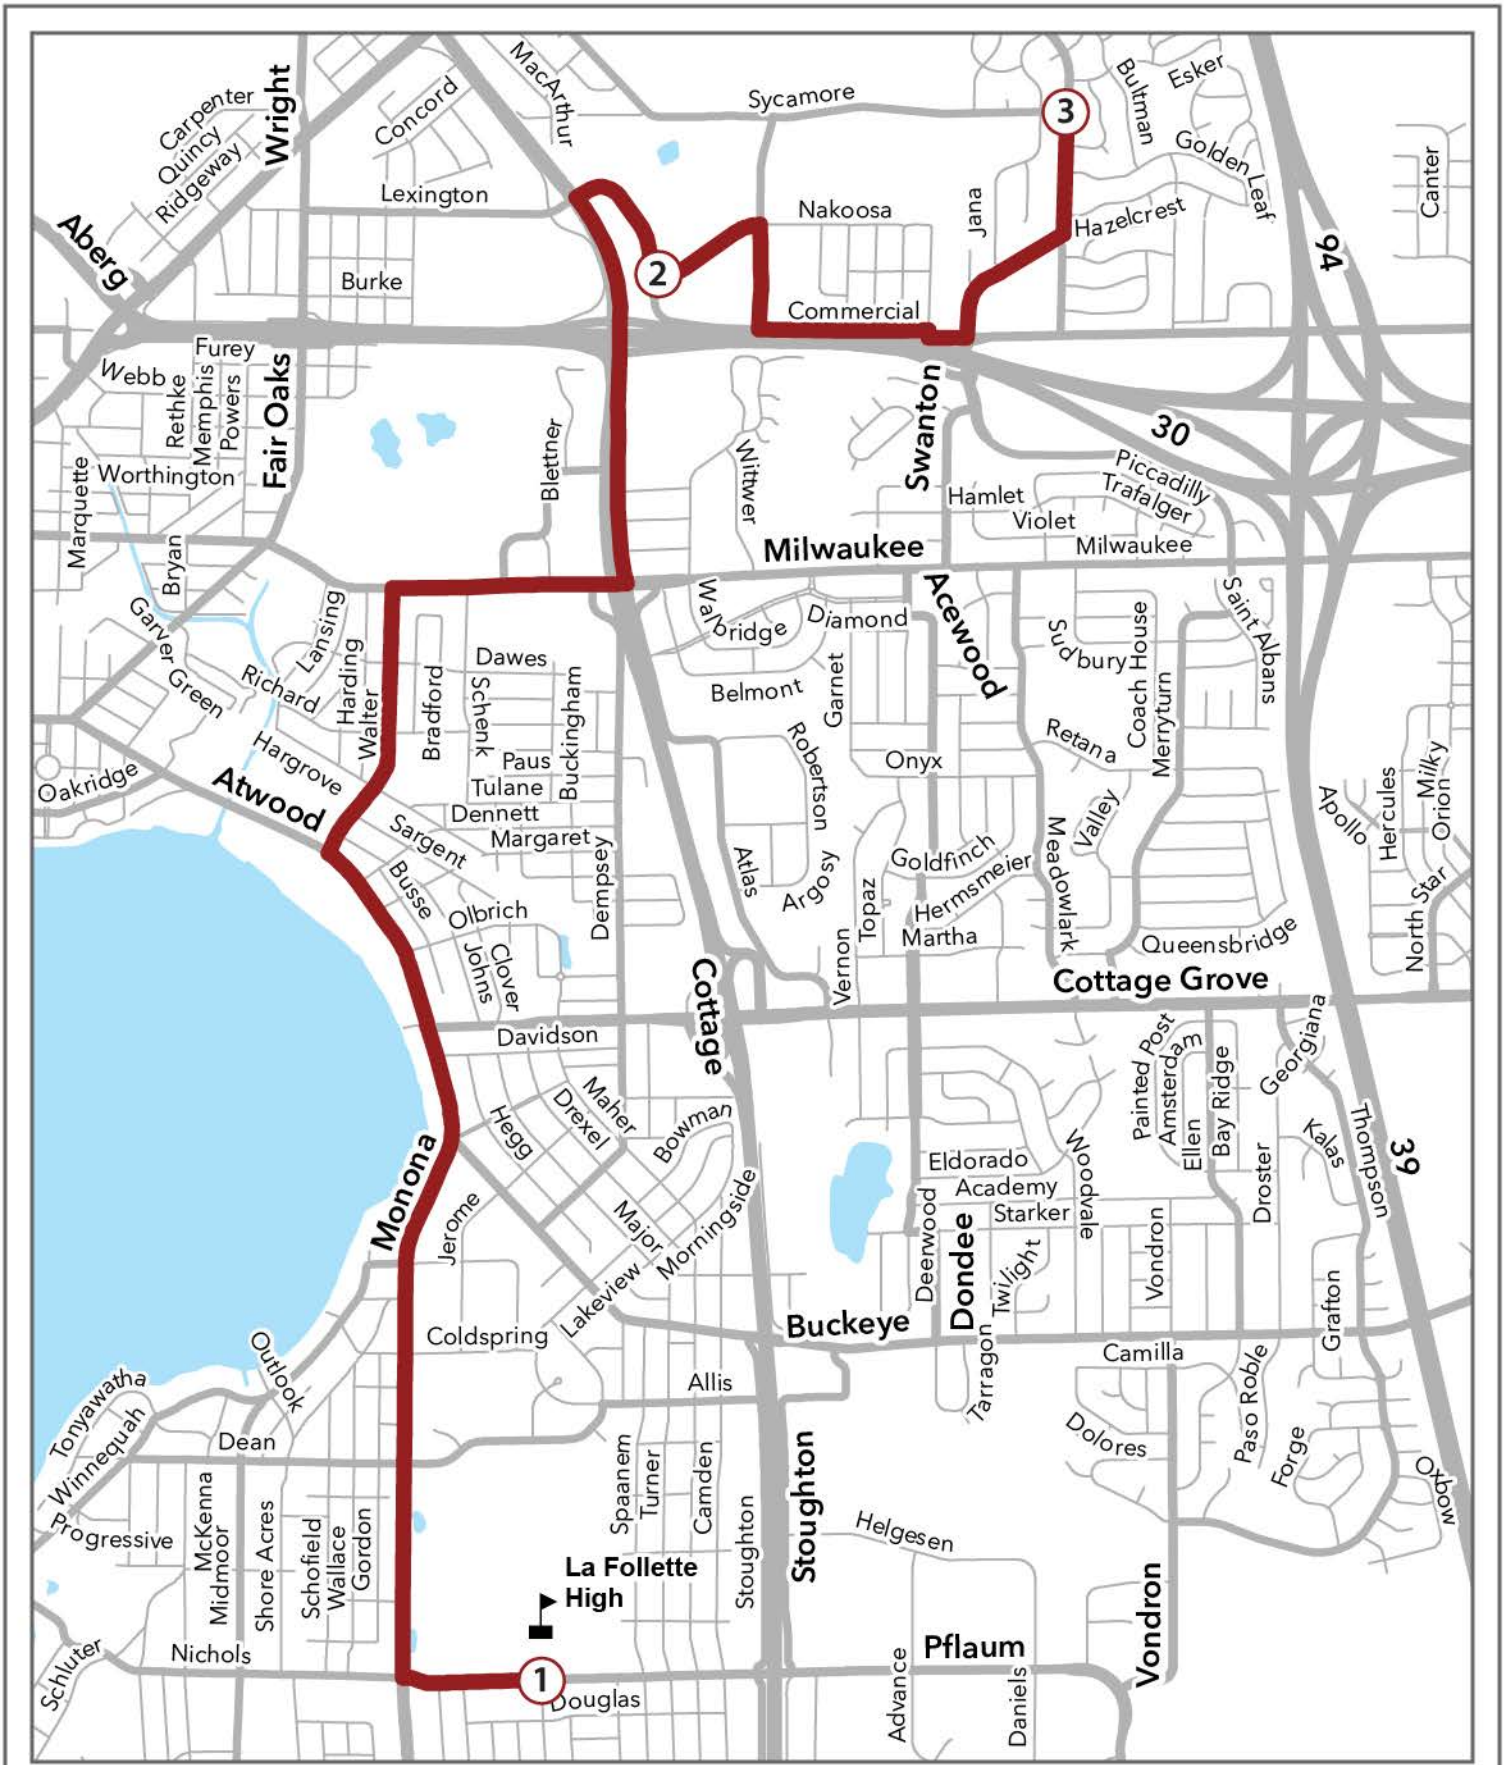

Left Walter St *Milwaukee , Dawes , Richard ,
Hargrove*

Left Atwood *Walter, Margaret, Cottage Grove*

Left Buckeye Rd *Monona [S]*

Right Turner Ave

Right Pflaum Rd

7:54 AM Arrive Pflaum @ Lafollette High [L700]

611 - Sycamore

Legend

School

Route

611 PM – Sycamore

3:47 PM From: LAFOLLETTE HIGH

To : 611 SYCAMORE

Right Monona Dr

Buckeye

To Atwood Ave

Cottage Grove , Margaret

Right Walter St

Atwood , Hargrove , Richard , Dawes

Right Milwaukee St

Walter , W Corporate , Dempsey

Left Milwaukee-Ush 51
Ramp

Right Pulley Dr

Left Commercial Ave

Continue Commercial Ave

Left N Thompson

Commercial , Jana , Mesta , Golden Leaf

4:10 PM Left Sycamore

N Thompson