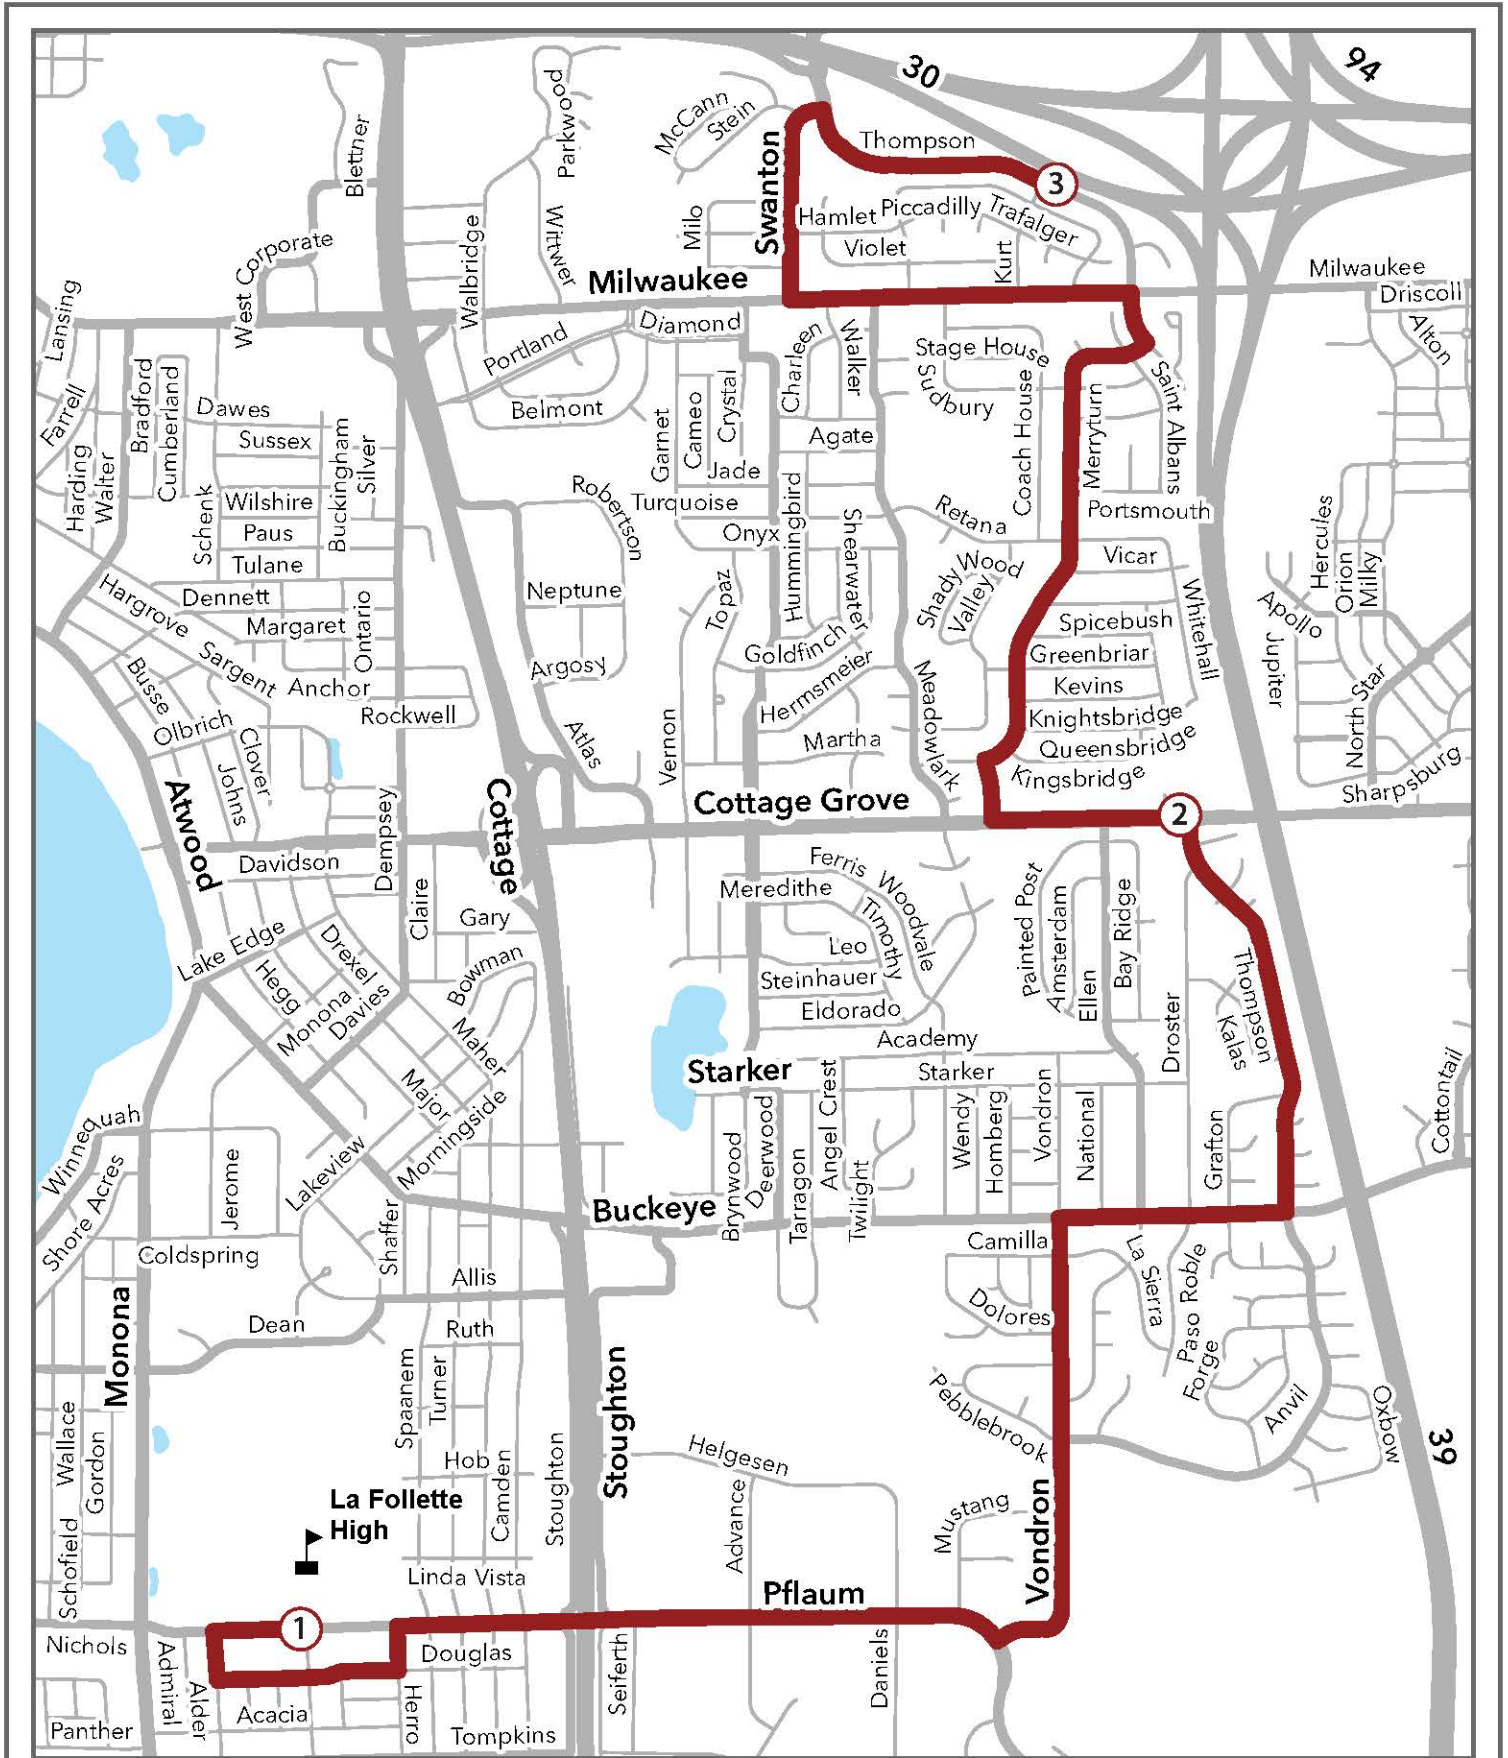

613 - Thompson

Legend

School

Route