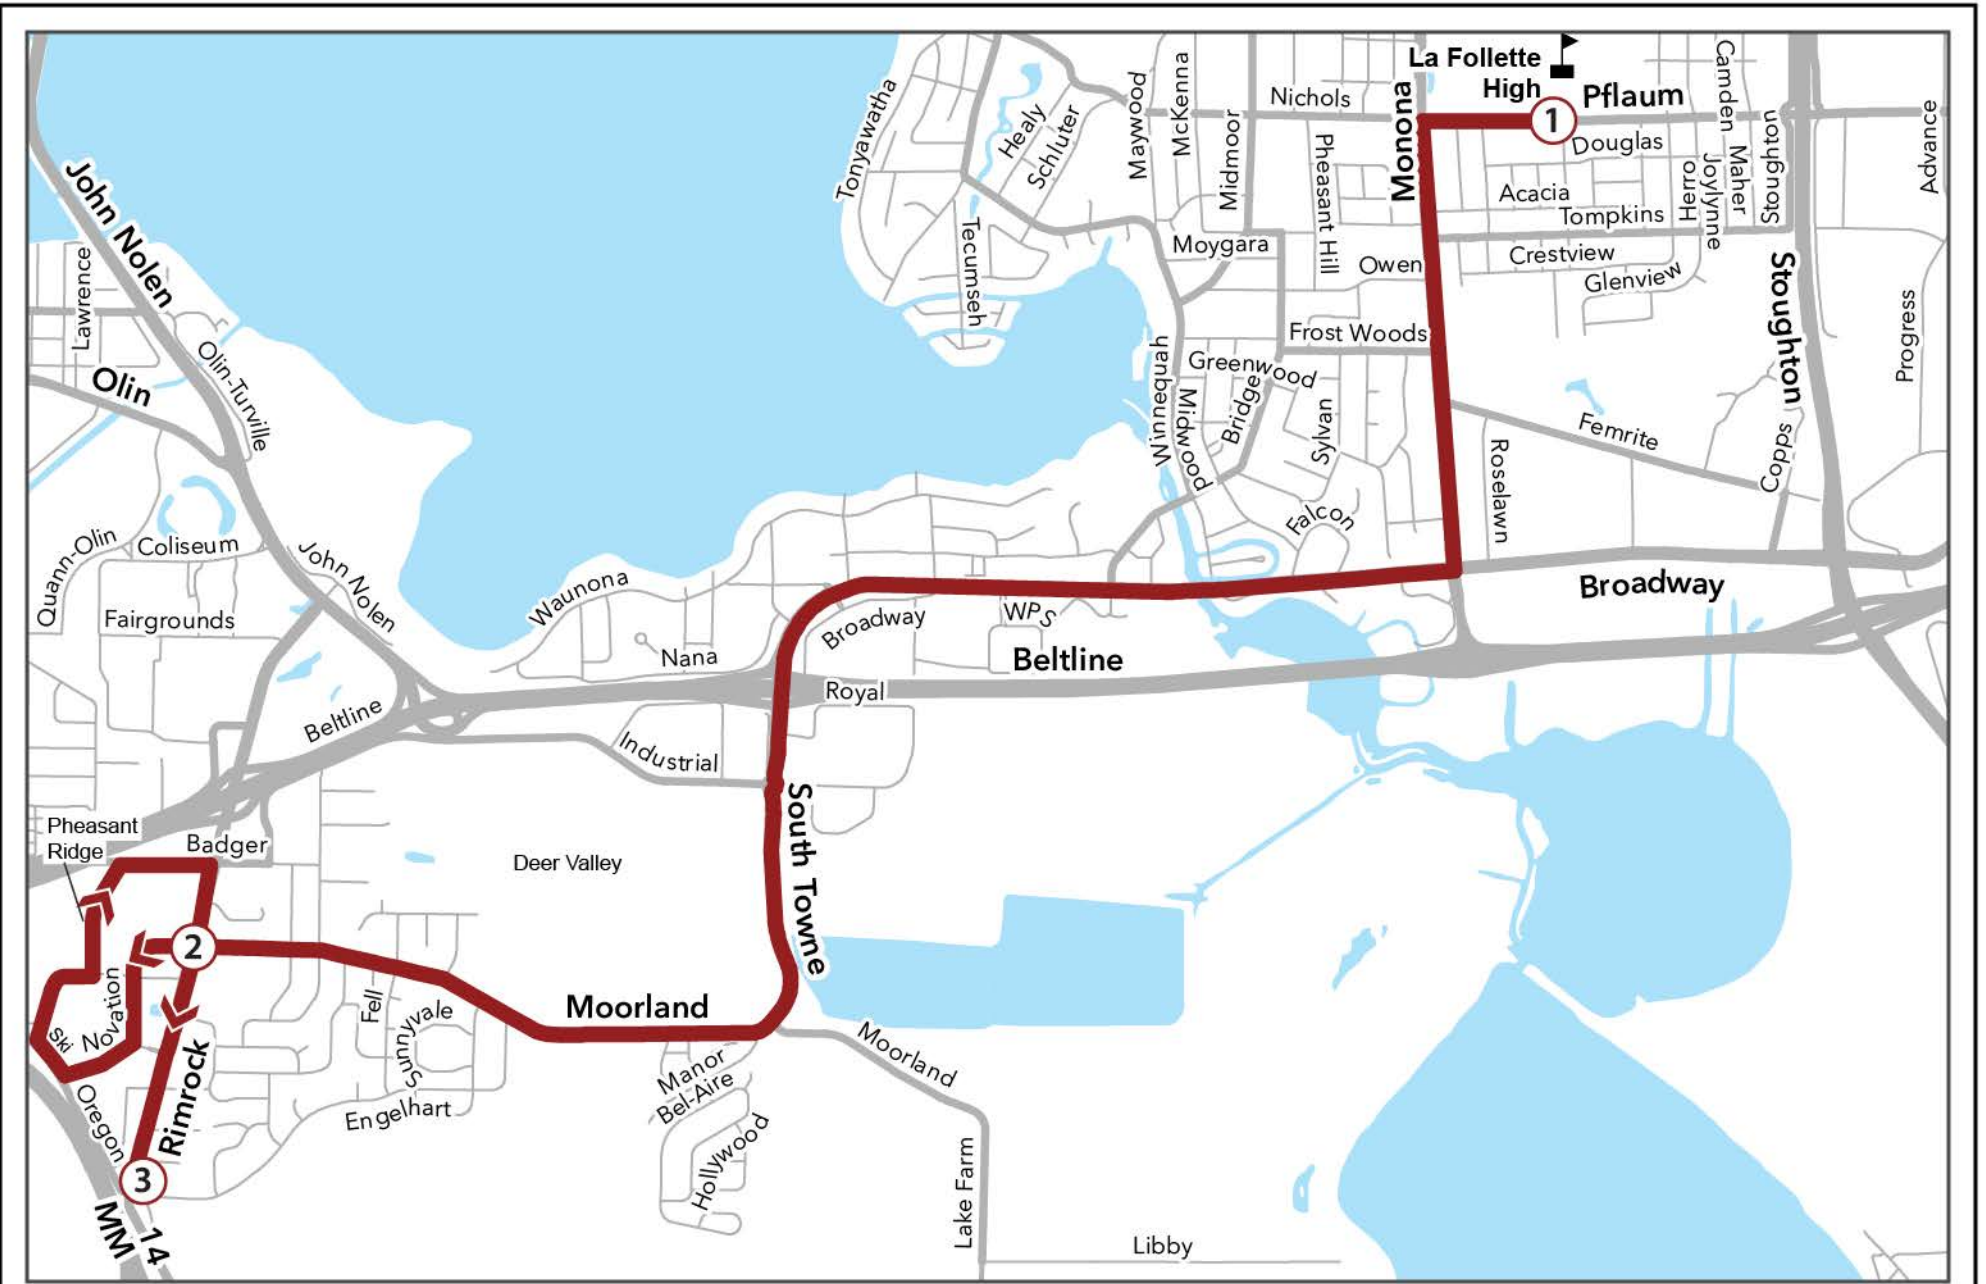

617 - Rimrock

Legend

School

Route