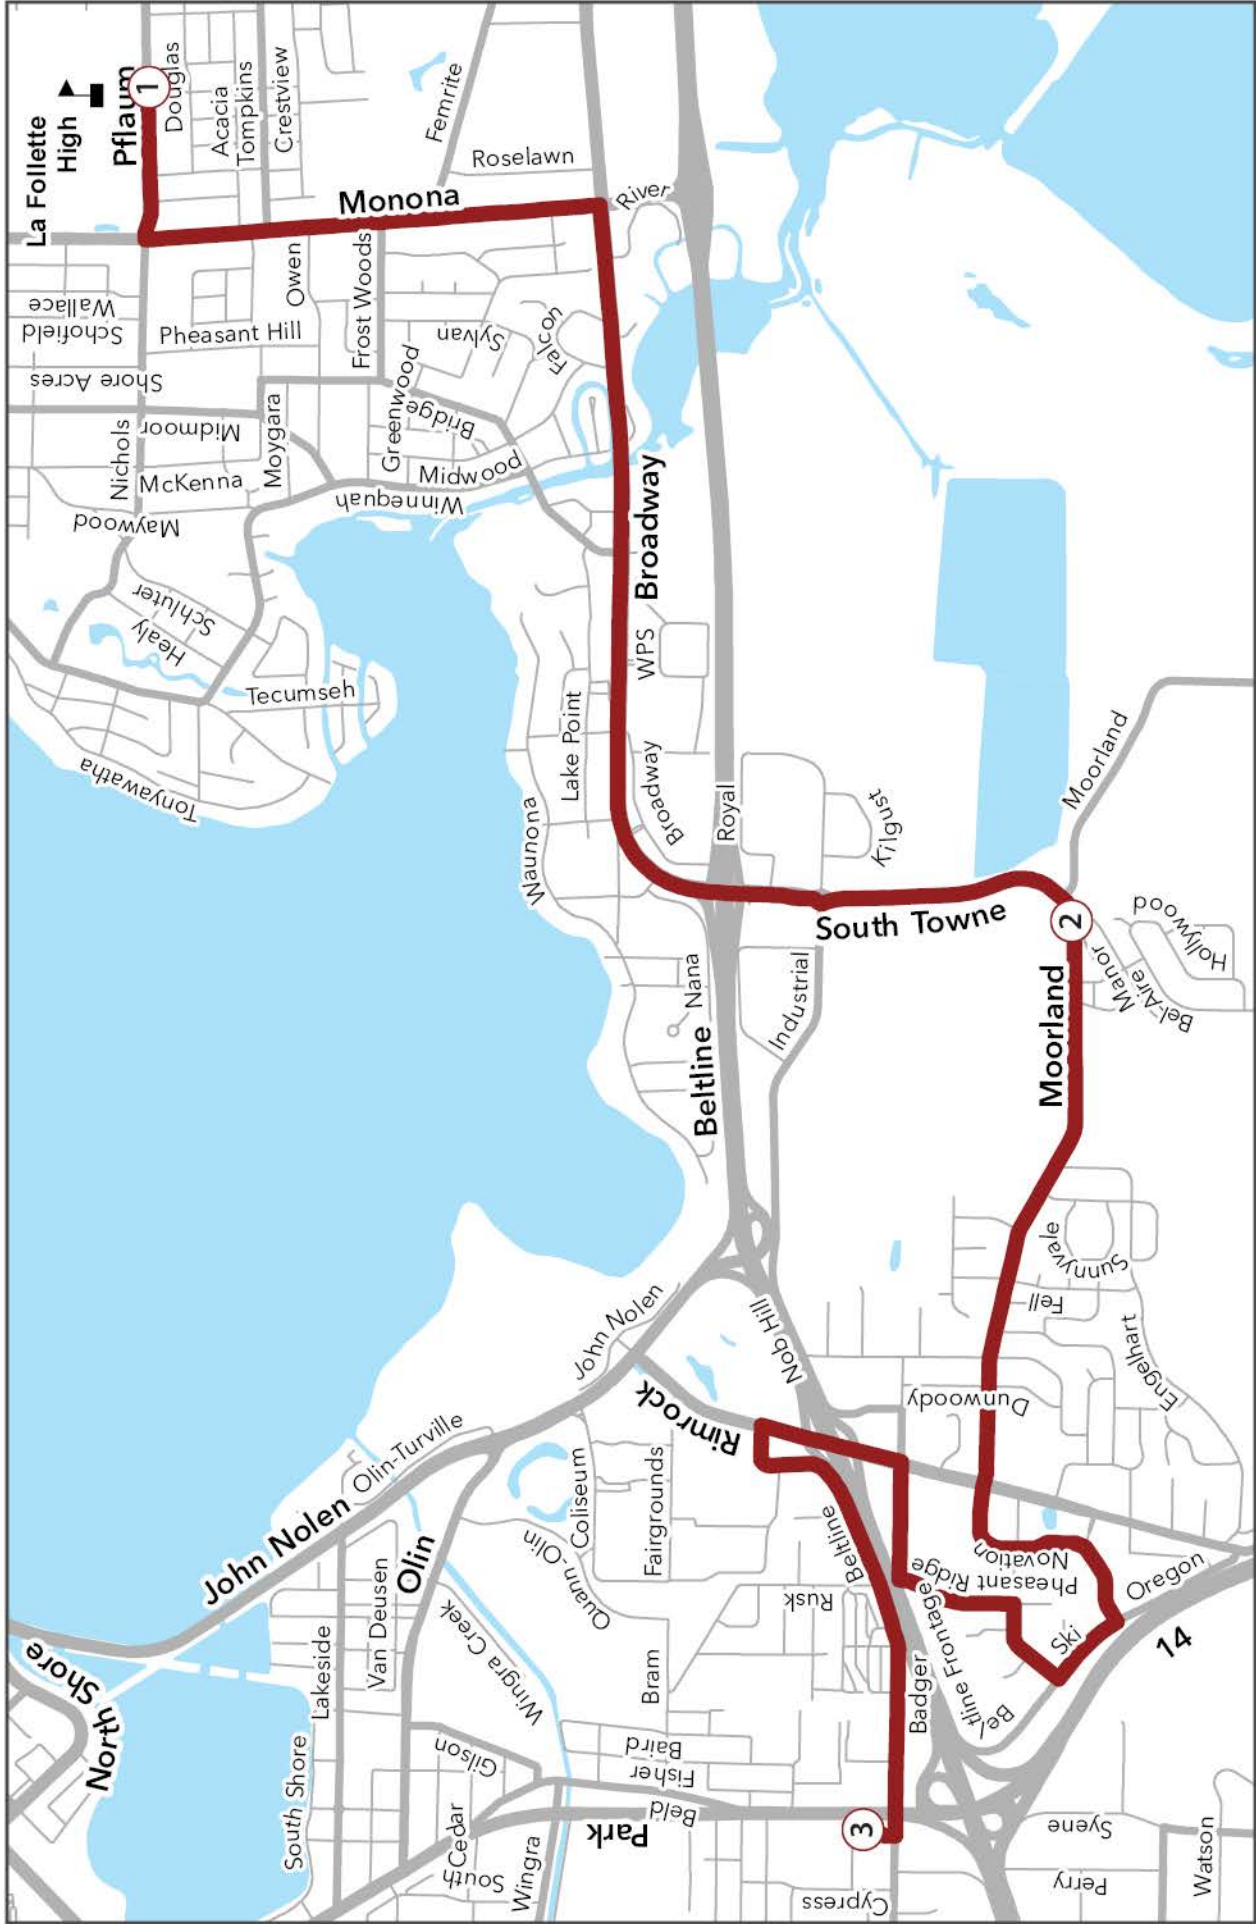

# 618 - La Follette High

**618 AM - LaFollette H.S.**

**7:32 AM From : SOUTH TRANSFER**

**To : 618 LAFOLLETTE**

Left W Badger Rd *Overpass , N Rusk*  
To W Beltline Frontage Rd  
Right Rimrock Rd *E Rusk*  
Right E Badger Rd *Rimrock*  
Left Pheasant Ridge Trl *Quail Run , Deer Valley*  
Right Deer Valley Rd *Ski*  
Left Ski Ln  
Left Novation Pkwy *Ski , 89 Degree*

Legend

School

Route

# 618 - South Transfer

**618 PM – South Transfer Point**

**3:47 PM From: LAFOLLETTE HIGH**

**To : 618 SOUTH TRANSFER**

Via Pflaum Rd

Left Monona Dr

Right W Broadway

Left/To South Towne Dr

*Rimrock , N Rusk*

To W Badger Rd

*Overpass*

Cross Park

**4:16 PM Right S TRANSFER POINT LOT**