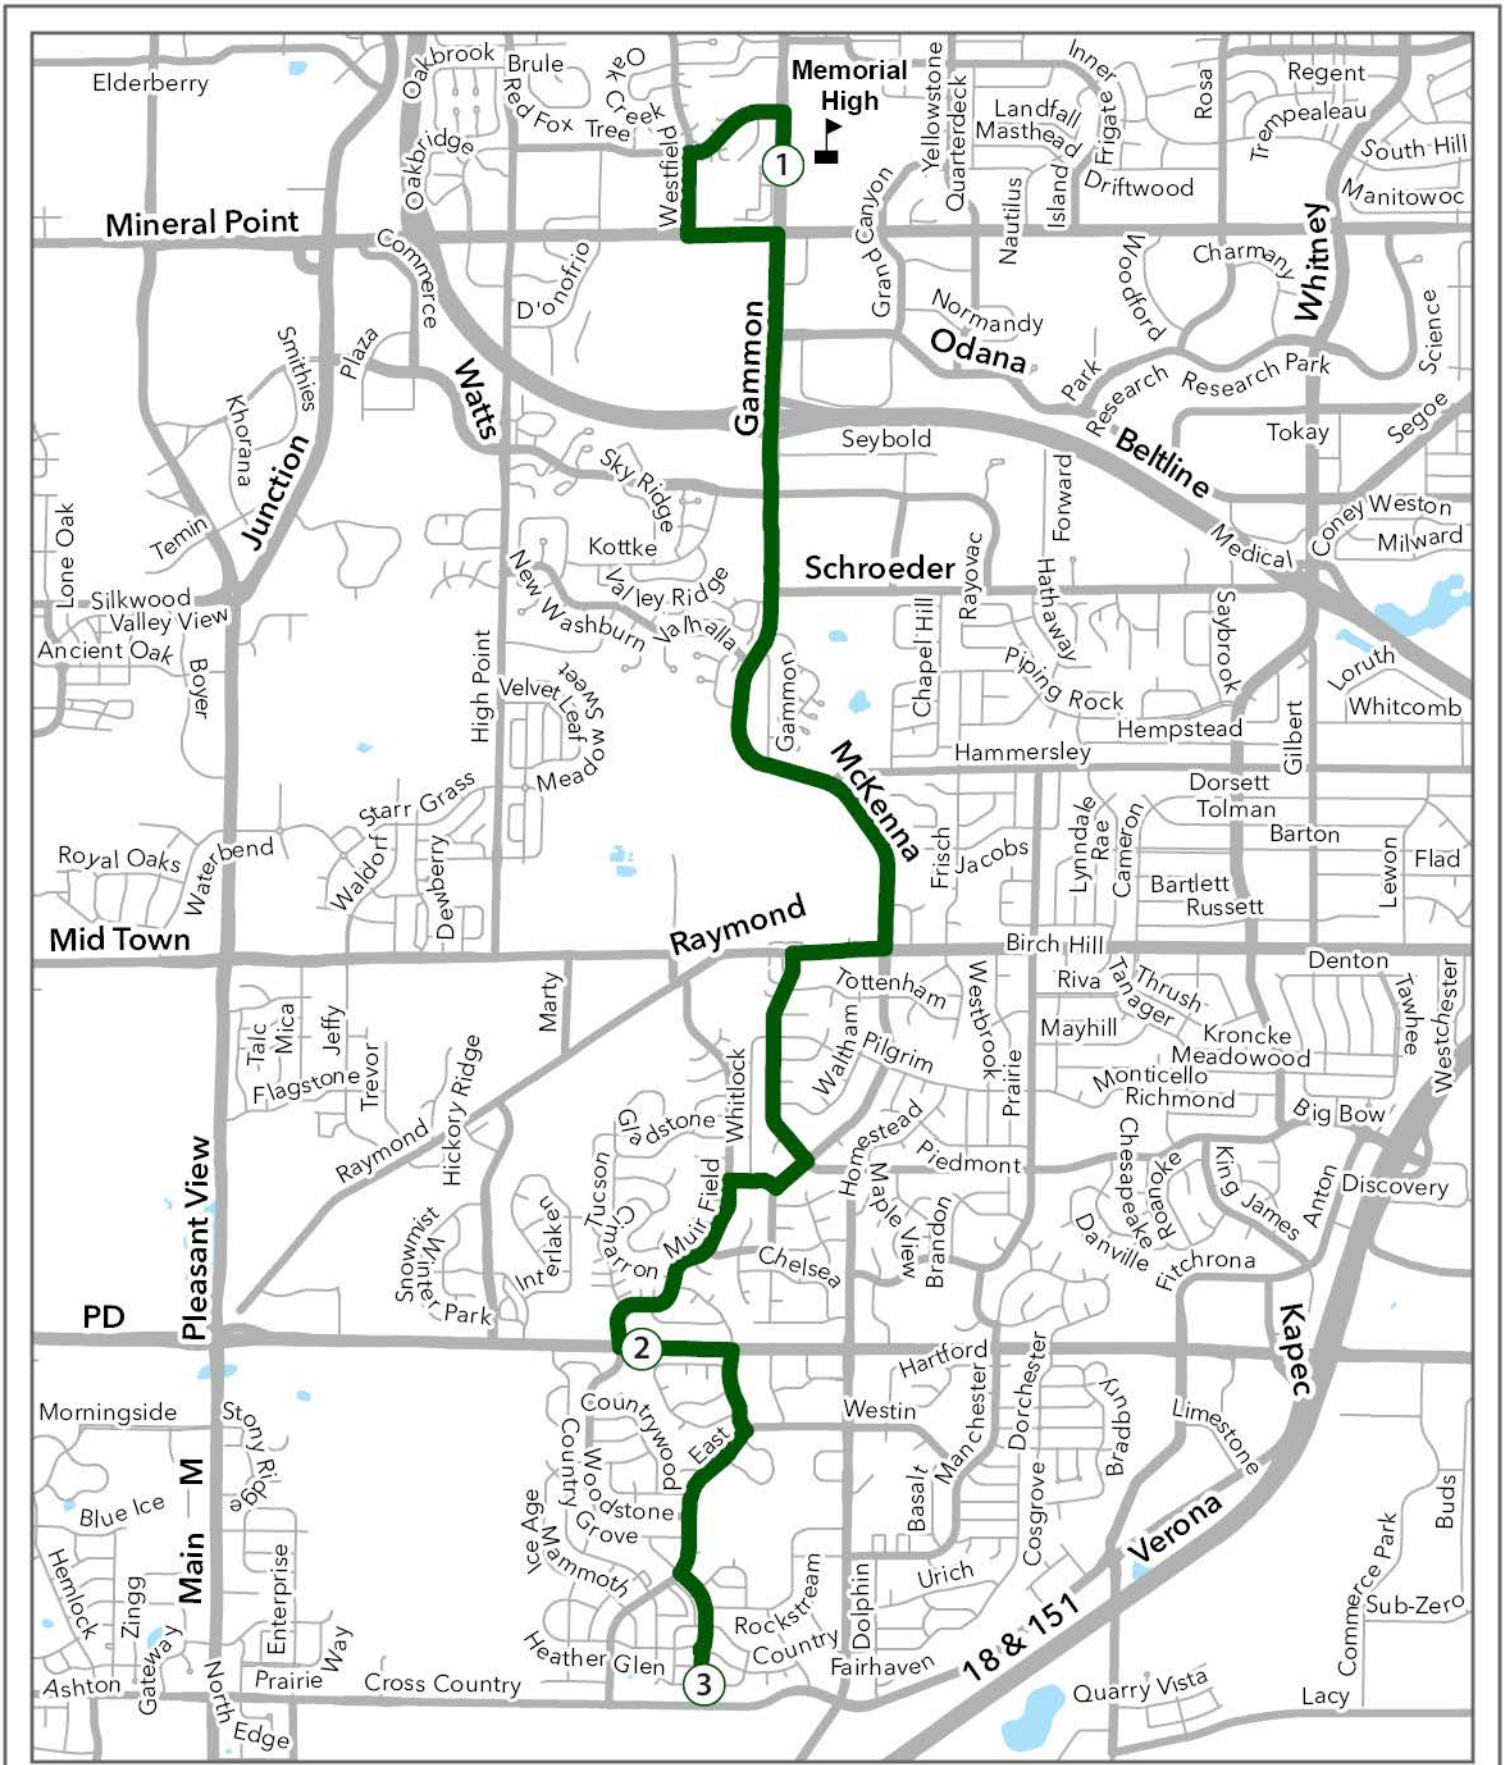

Left Mckenna Blvd *Lancaster [S]*

Left Canterbury Rd *Waltham [S], Pilgrim [S],*

Right Raymond Rd *Canterbury*

7:47 AM Left Mckenna Blvd *Raymond , Park Heights , Hammersley ,
Elver Park , Morraine View*

To S Gammon Rd *Gammon , Schroeder*

7:56 AM Arrive S Gammon @ Memorial High

624 - Country Grove

Legend

School

Route

624 PM – Country Grove

3:47 PM From: MEMORIAL HIGH

To : 624 COUNTRY GROVE

Left Tree Ln

Left S Westfield Rd

Left Mineral Point Rd

Right S Gammon Rd *Schroeder , Gammon*

To Mckenna Blvd *Morraine View , Elver Park , Hammersley ,
Park Heights*

Right Raymond Rd *Mckenna*

Right Tanglewood Dr *Mckee [S],*

Right East Pass *Tanglewood [S], Woodstone [S],
Stonebridge [S]*

4:12 PM Left Stonebridge Dr *Frosted Leaf [S], Mammoth [S]*