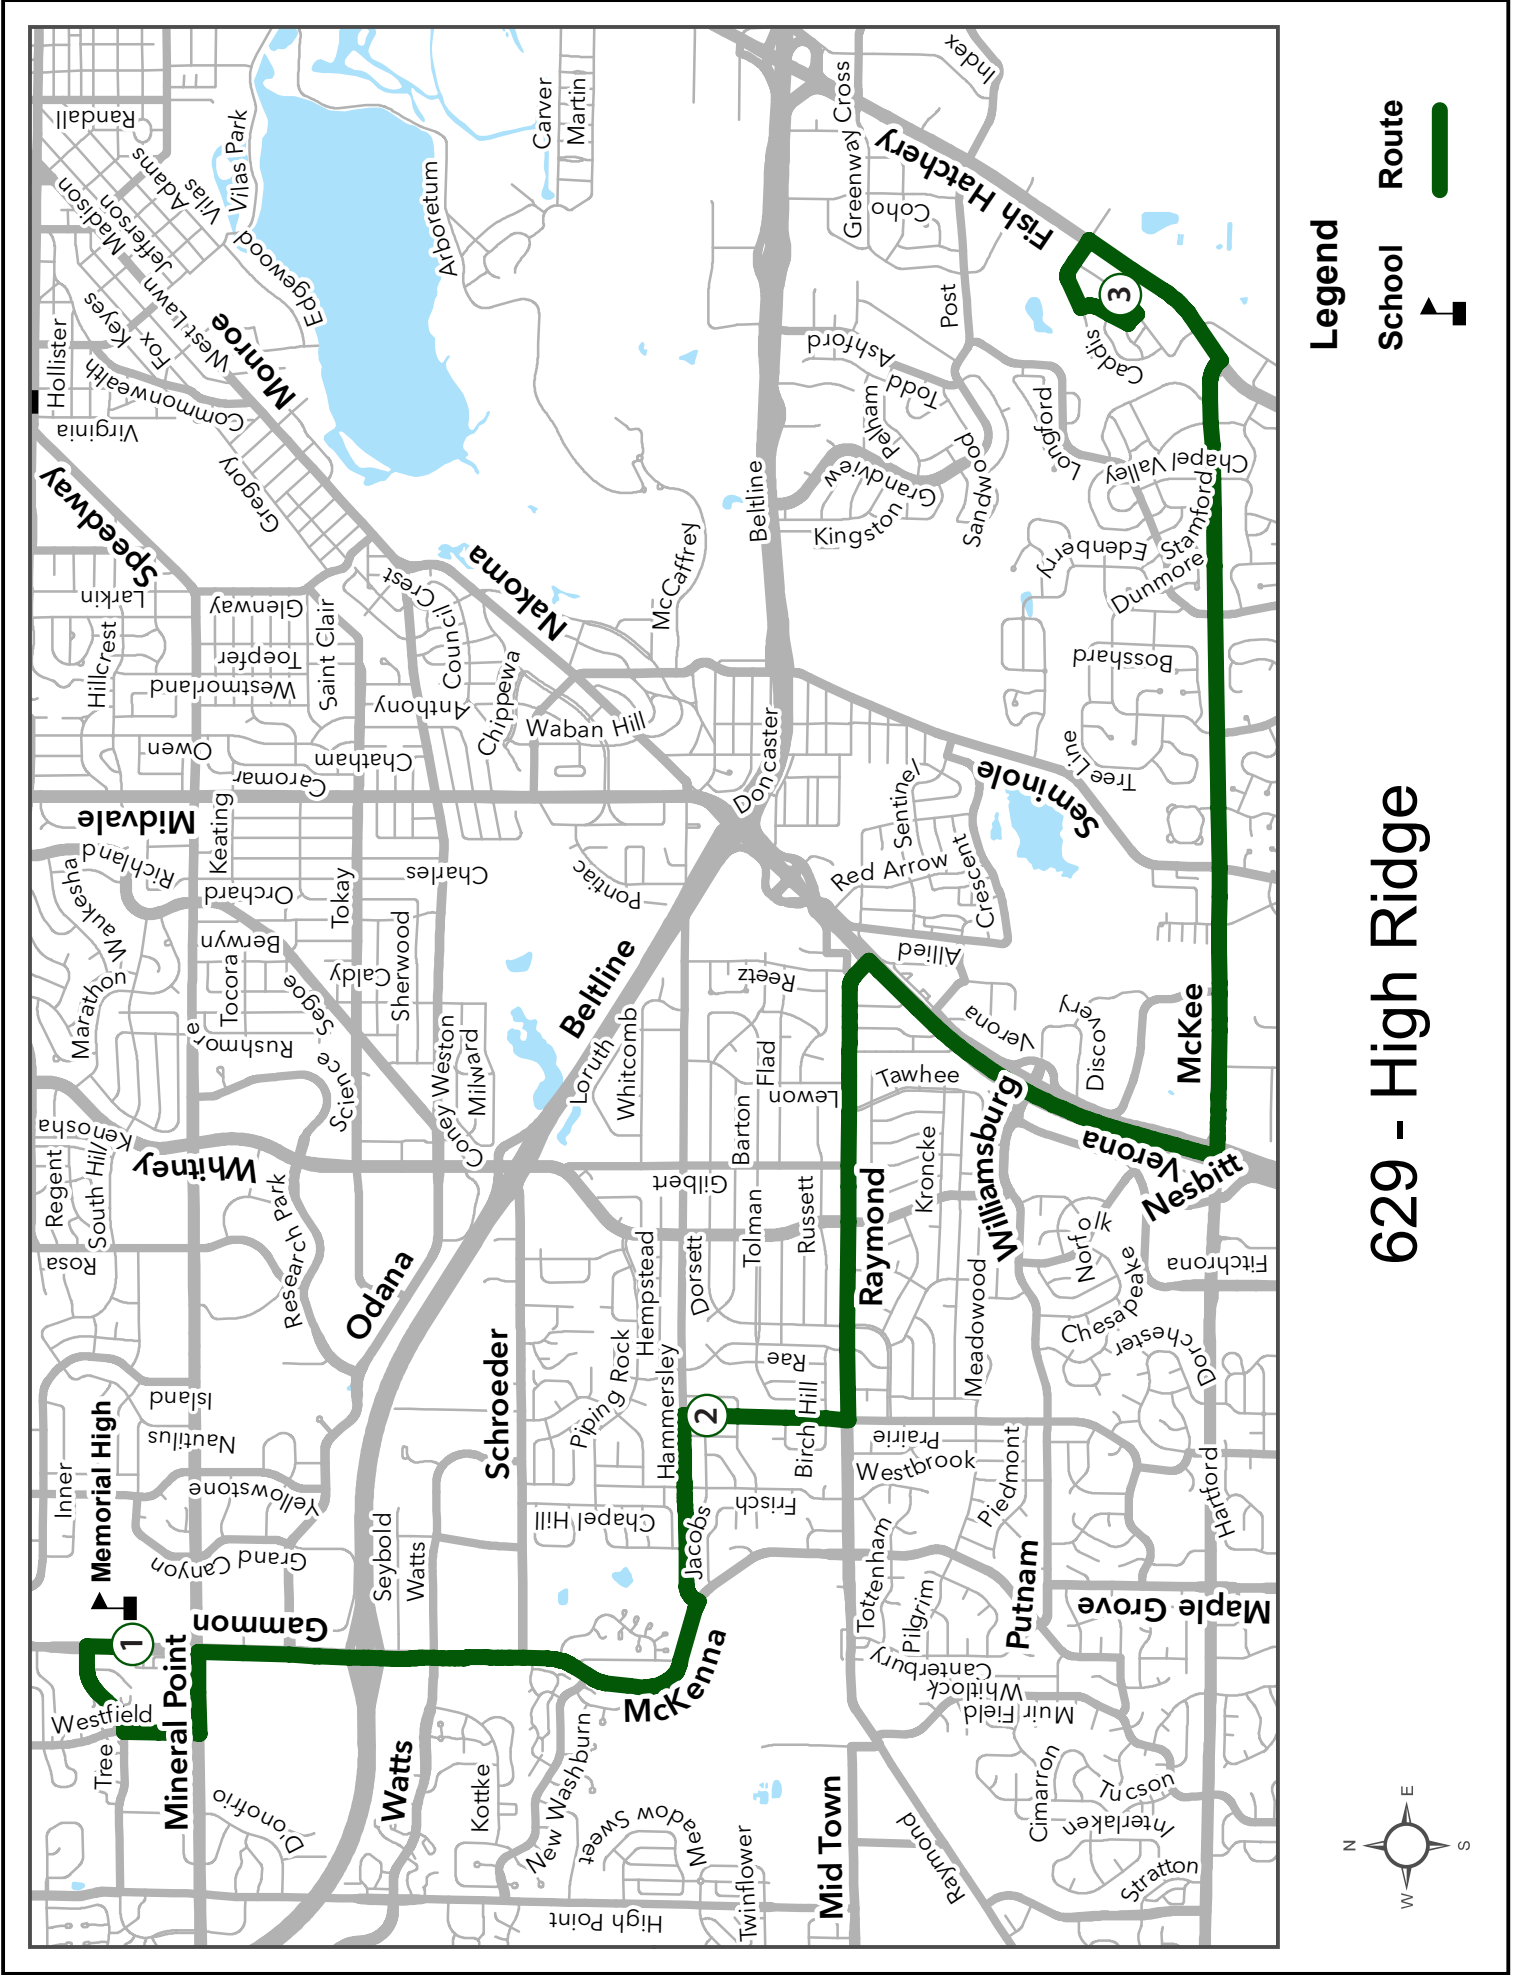

- ① **3:47 PM** From : GAMMON RD (Memorial High)
To : 629 HIGH RIDGE
Left TREE LN
Left S WESTFIELD RD
Right MINERAL POINT RD
Right S GAMMON RD *SCHROEDER , GAMMON*
- To MCKENNA BLVD *MORRAINE VIEW , ELVER PARK ,
MCKENNA [S]*
- Left HAMMERSLEY RD *SAALSAA [S], FRISCH [S],
HAMMERSLEY [S]*
- ② **3:57 PM** Right PRAIRIE RD *JACOBS [S], LOMAX [S], PRAIRIE*
- Left RAYMOND RD *CAMERON , LELAND , S WHITNEY ,
GILBERT , LEWON ,
WESTCHESTER , REETZ [S]*
- Right USH 151
Left MCKEE RD
Left FISH HATCHERY RD
Left HIGH RIDGE TRL *CAHILL [S]*
Left ROYAL WULFF TER *HIGH RIDGE [S]*
Left COACHMAN PL
- ③ **4:12 PM** Left CAHILL MAIN *CADDIS*

Legend

- School 
- Route 

629 - High Ridge