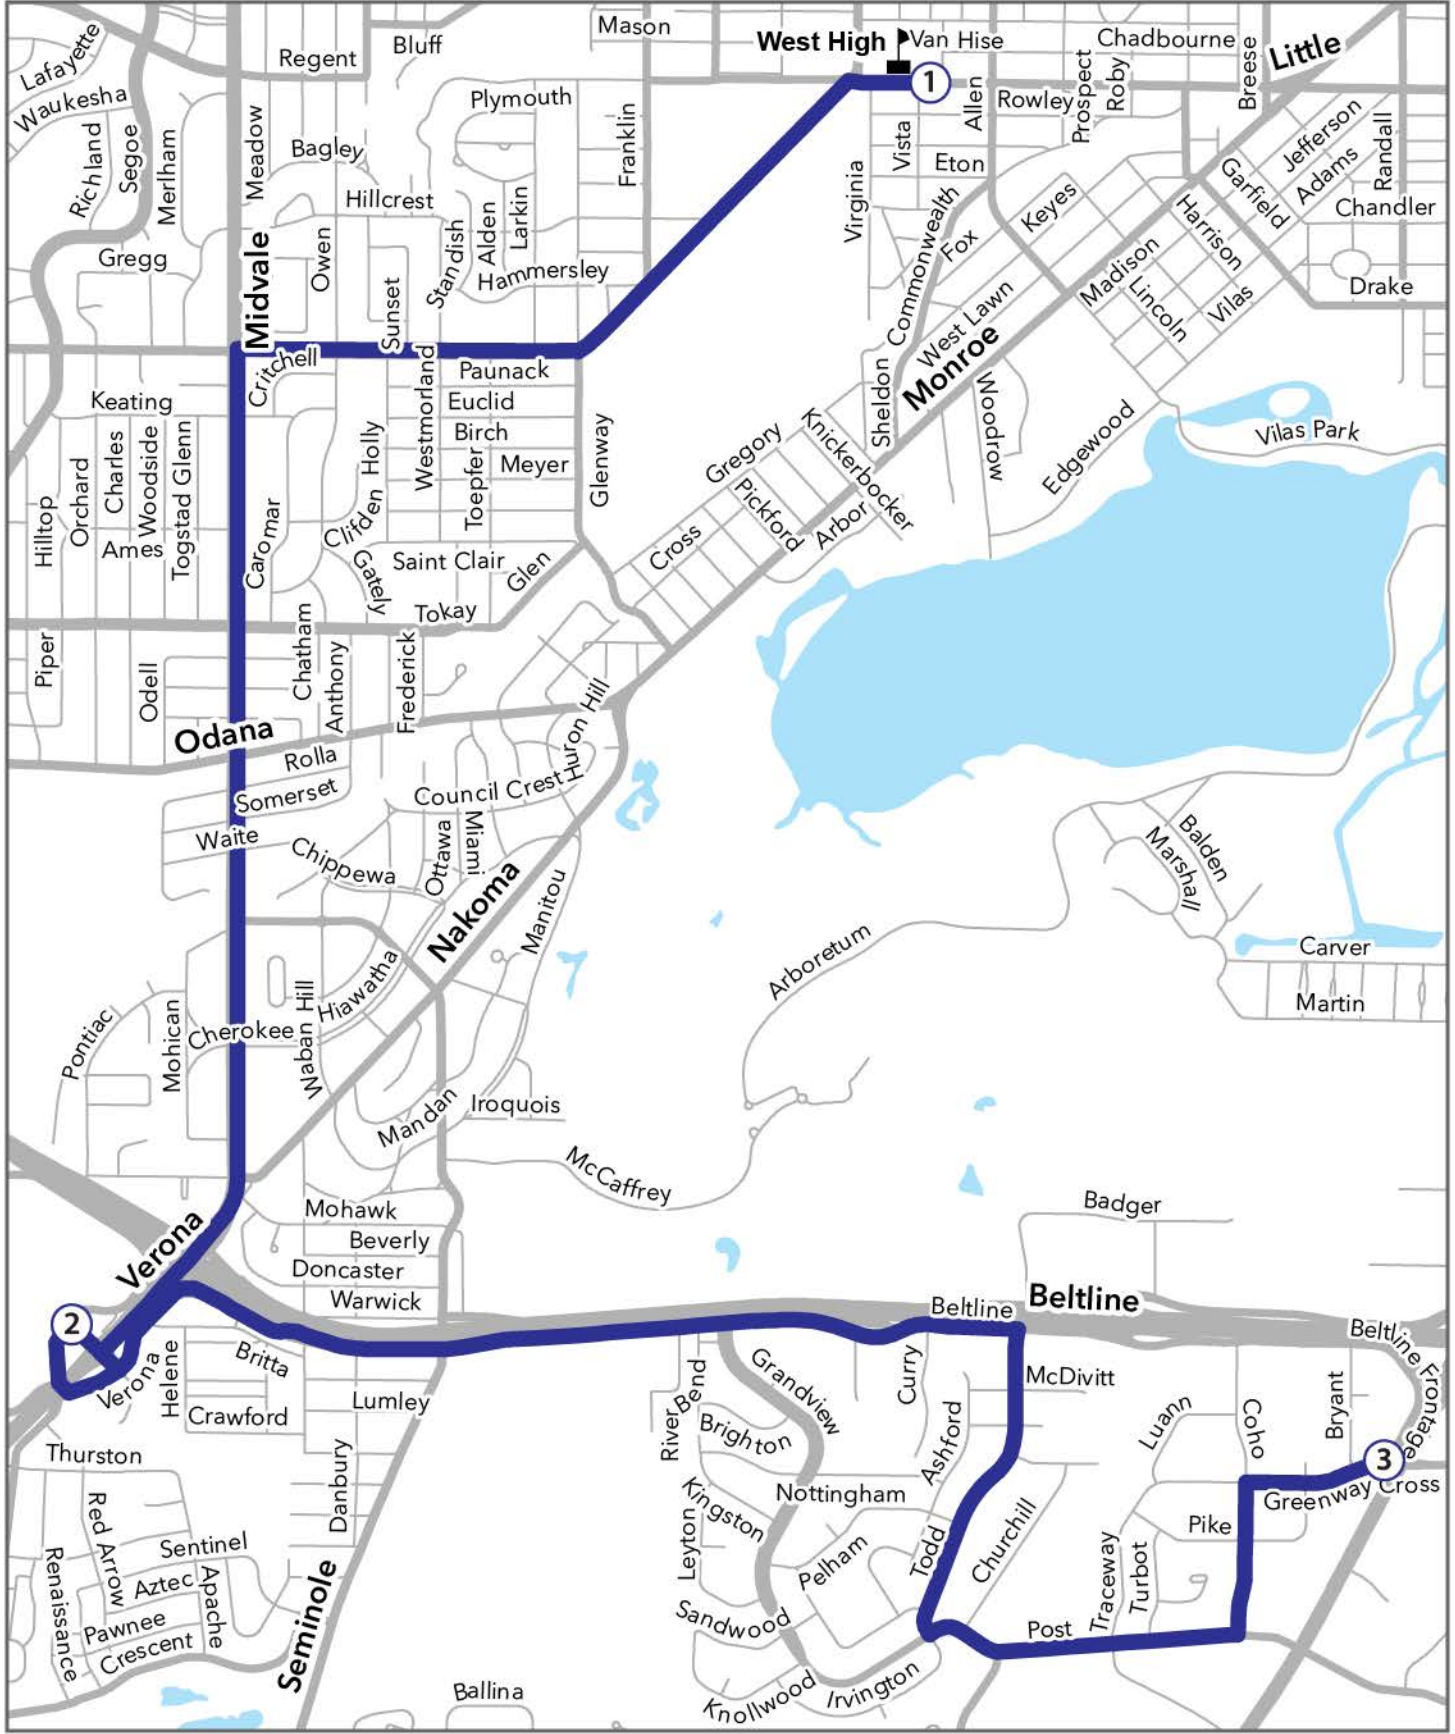

Left Greenway

Bryant , Coho

Left Coho

Post

Right Post

Coho, Traceway , Leopold , Todd

Right Todd Dr

Pelham , Greenway , Beltline S

7:42 AM To S Midvale Blvd

Cherokee [S], Odana, Tokay, Midvale School,

Right Mineral Point

N Midvale

To Speedway

Right Regent St

7:53 AM Arrive Regent @ West High - W299

635 - Greenway

Legend

School

Route

635 PM – Greenway

3:47 PM From: WEST HIGH

To : 635 GREENWAY

Left Speedway Rd

Right Mineral Point

Left N Midvale Blvd

*All Metro Stops, Odana [S], Cherokee [S],
Nakoma*

To Ush 51

Highway Ramp

Right Summit

4:01 PM Left W Verona Frontage Rd Summit

3rd Exit At Traffic Circle

To E Verona Frontage Rd