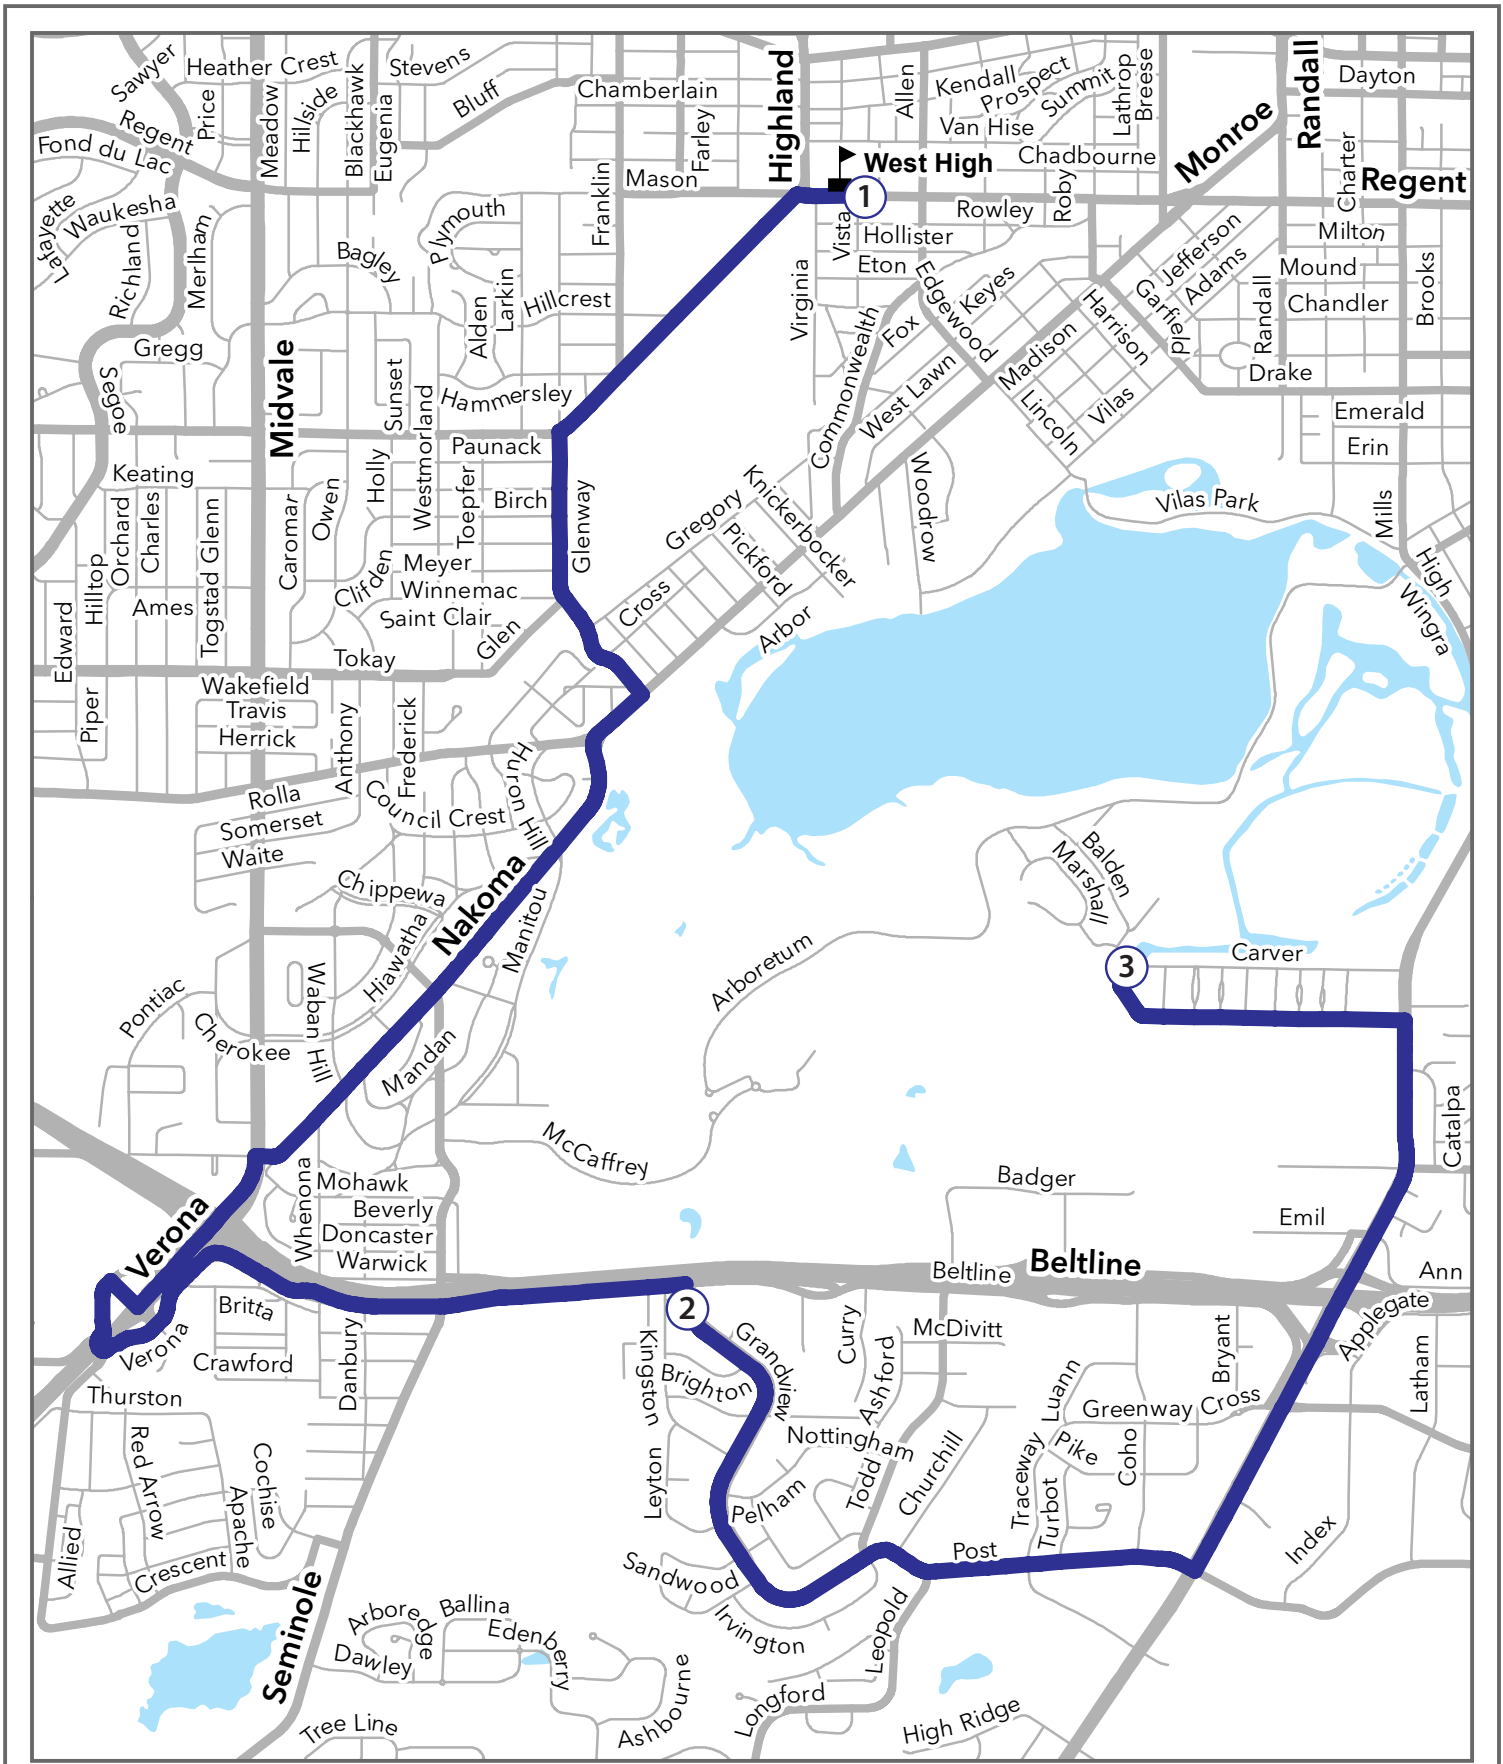

- ① **3:47 PM** **From : REGENT ST (West High)**  
**To : 636 ARBORETUM**  
Left SPEEDWAY RD  
Left GLENWAY ST  
Right MONROE ST *GLENWAY*  
Left NAKOMA RD *HURON , SEMINOLE , WABAN*  
To S MIDVALE BLVD/USH 51 *NAKOMA , HIGHWAY RAMP*  
Right SUMMIT  
Left W VERONA FRONTAGE RD *SUMMIT*  
RD  
3rd Exit at Traffic Circle  
To E VERONA FRONTAGE RD  
To W BELTLINE FRONTAGE RD *UNDERPASS , WHENONA , SEMINOLE*
- ② **4:02 PM** Right GRANDVIEW BLVD *BELTLINE S [S], BRIGHTON [S], KINGSTON [S], SANDWOOD [S]*
- Left POST RD *TODD , LEOPOLD , TRACEWAY , COHO*
- Left FISH HATCHERY RD *POST , OCHALLA , GREENWAY , EMIL , W BADGER , CATALPA*
- ③ **4:15 PM** Left MARTIN ST *FRAZER [S], CARVER [S]*

# 636 - Arboretum

## Legend

School

Route