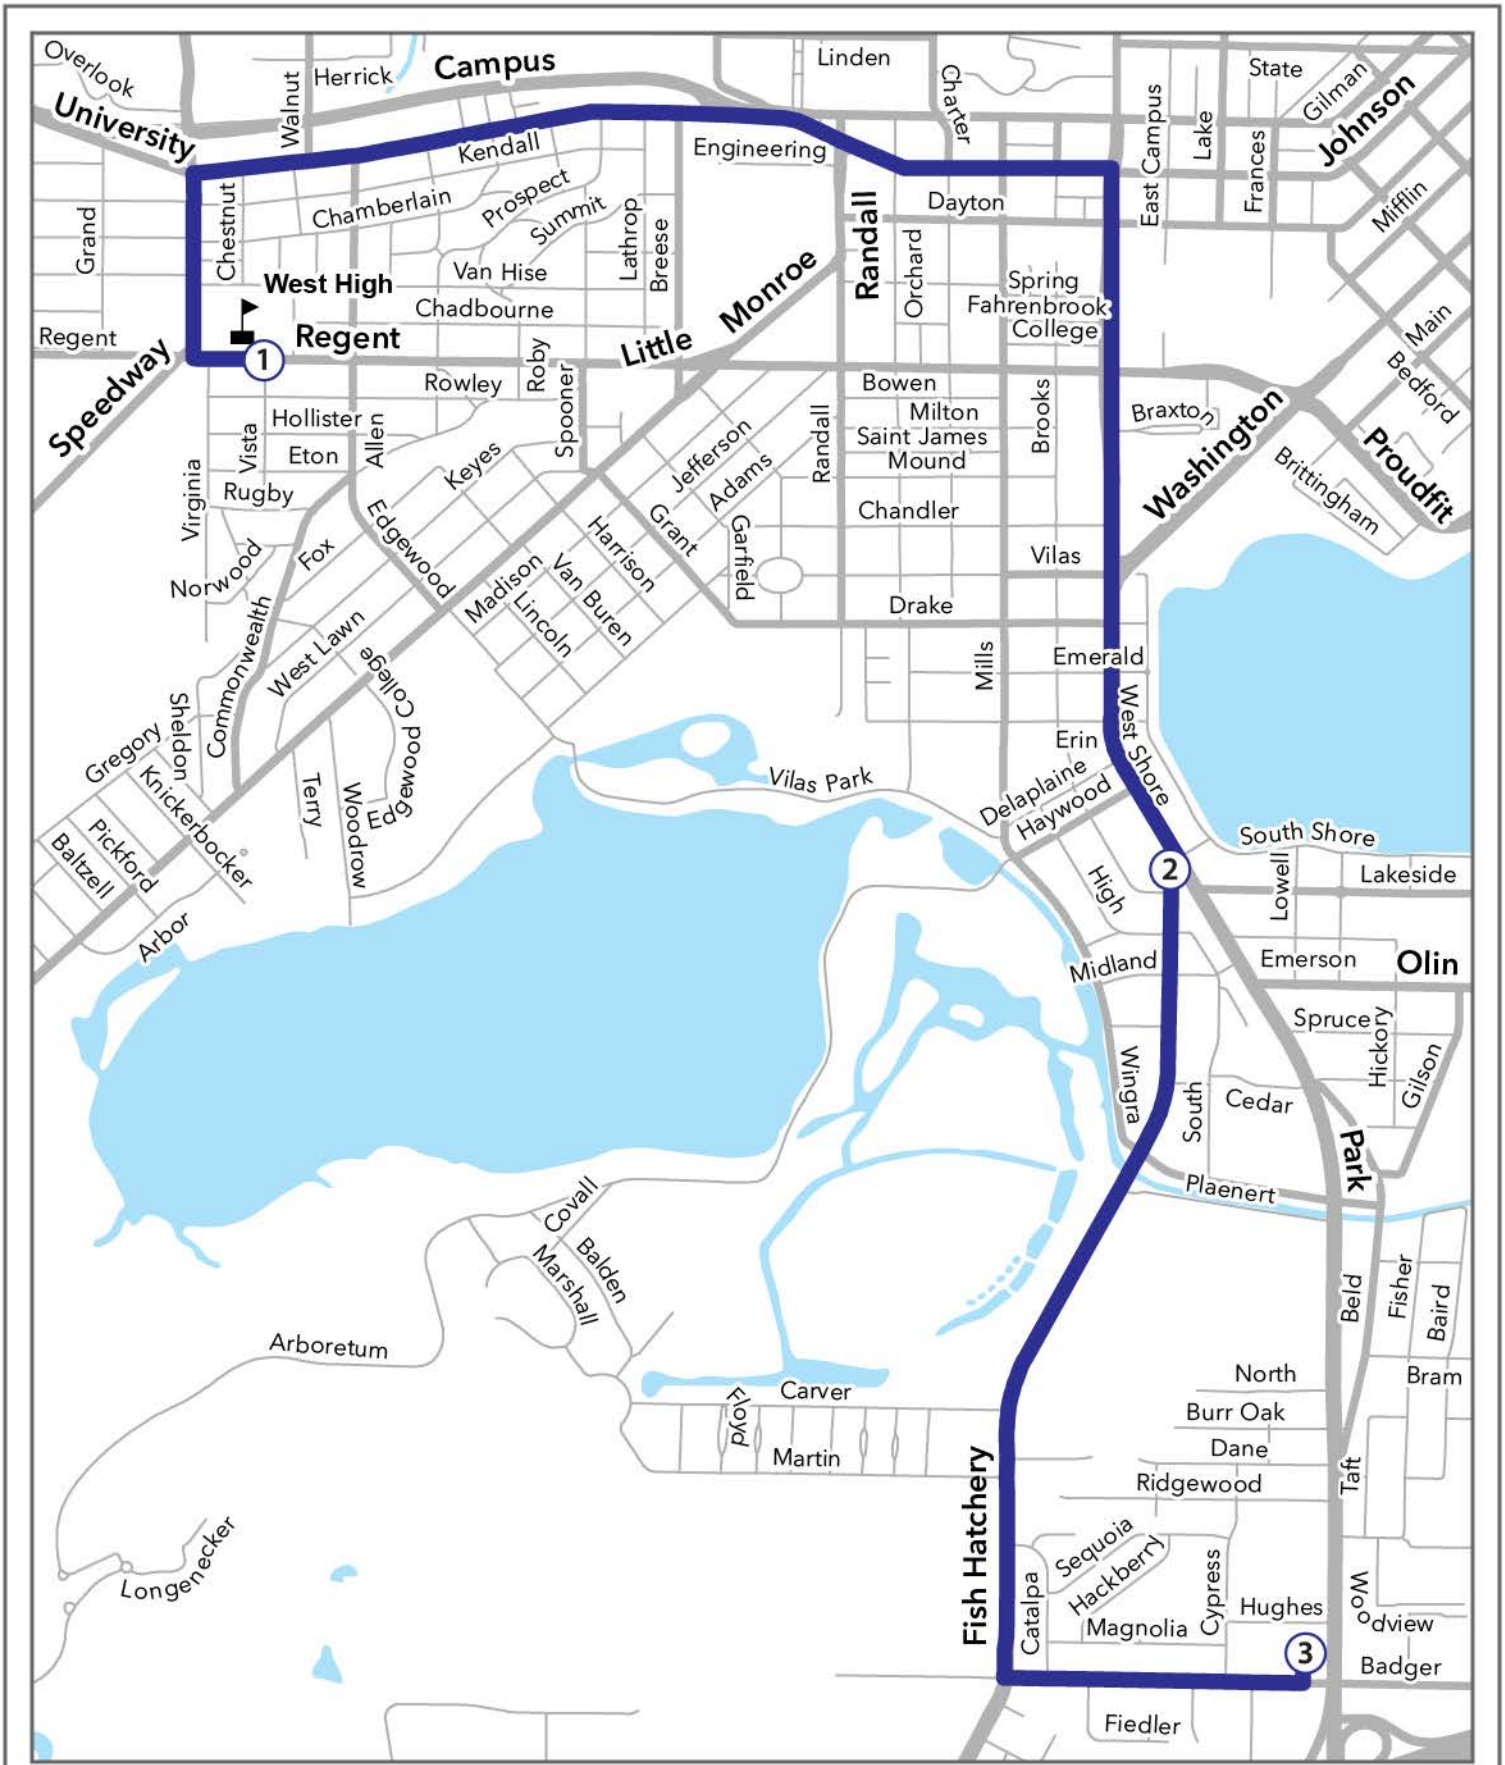

637 - West High

Legend

- School
- Route

637 - South Transfer

Legend

School

Route

637 AM – West H.S.

7:34 AM From : SOUTH TRANSFER

To : 637 WEST HIGH

Right W Badger Rd

Cypress , Fiedler

Right Fish Hatchery Rd

*W Badger , Catalpa , Carver , Plaenert ,
Cedar , Midland*

7:46 AM Left Park St

*Fish Hatchery , Erin , W Washington ,
Meriter*

Right N Randall Ave

Left Regent St

Right S Park St

Meriter, W Washington, Erin

3:58 PM Right Fish Hatchery Rd

*S Park [S], Midland , Cedar [S], Wingra ,
Carver , Catalpa [S]*

Left W Badger Rd

Fish Hatchery , Fiedler , Cypress

4:05 PM Left S Transfer Point Lot

South Transfer