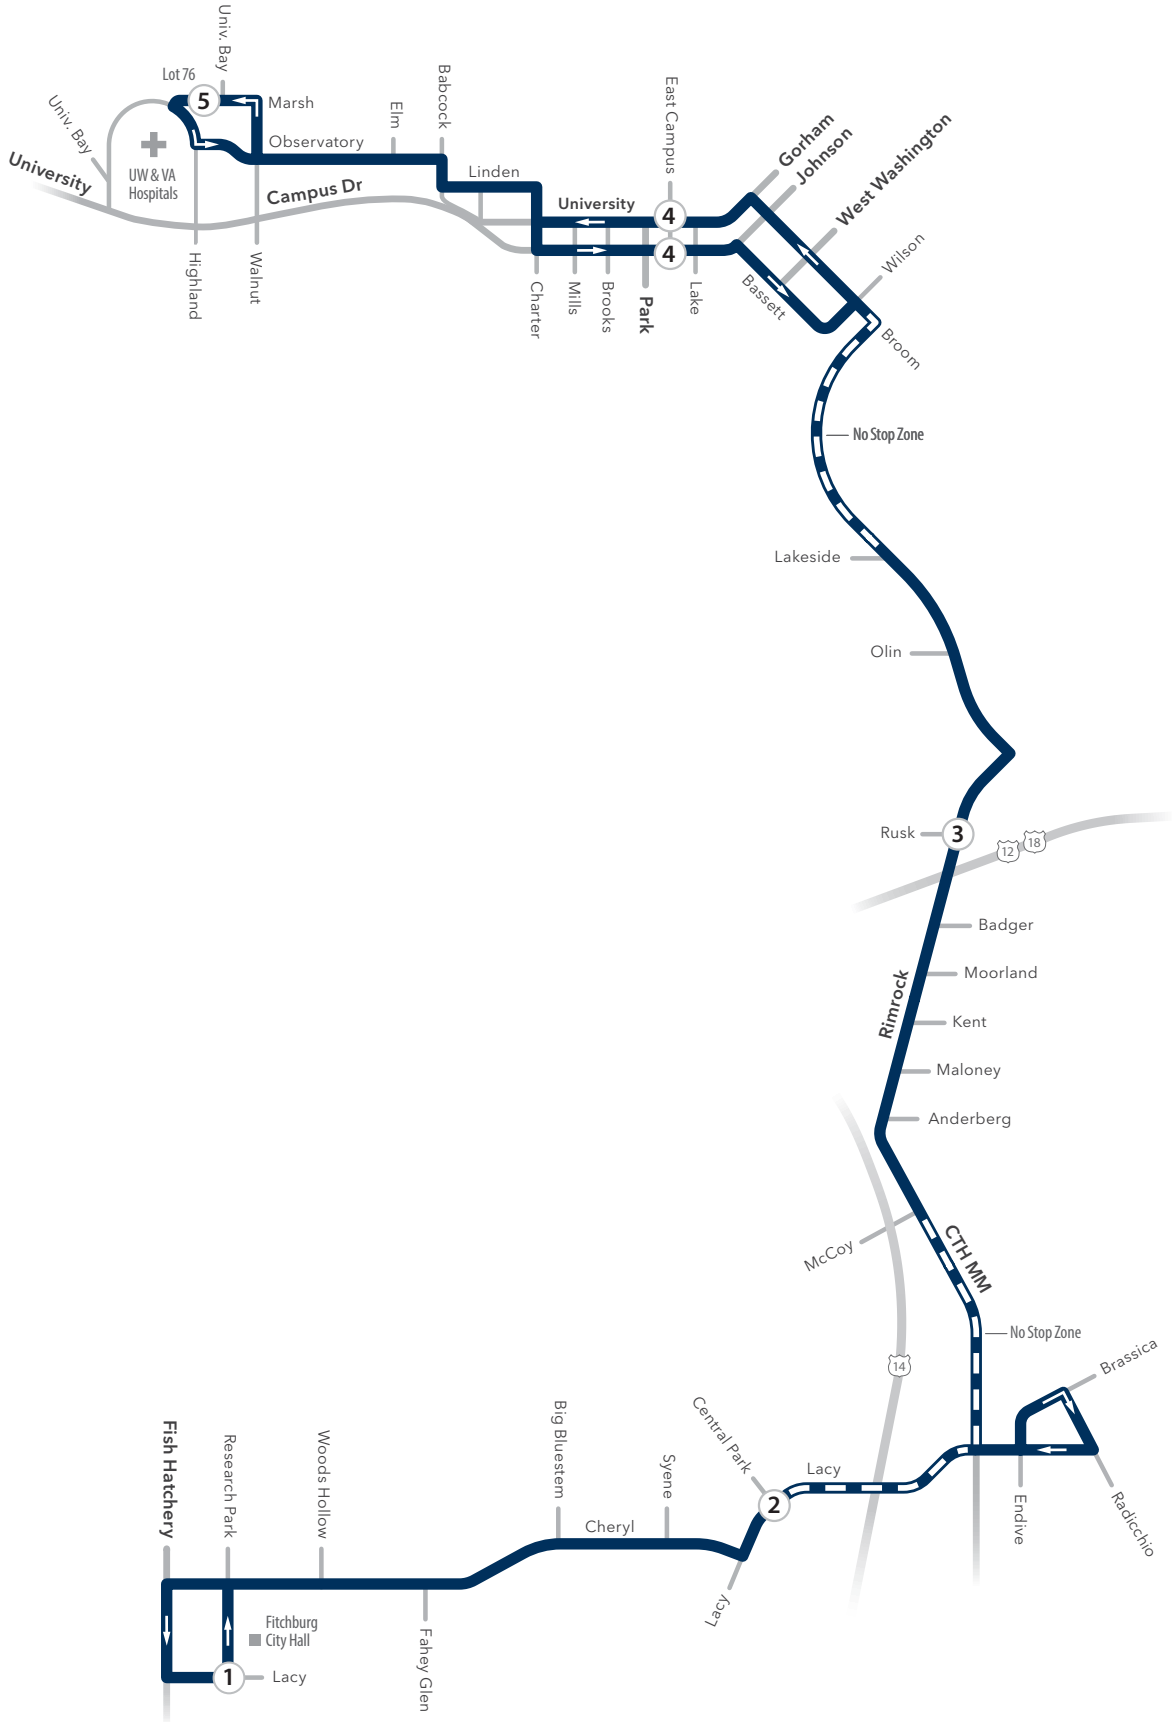

ROUTE 65

ROUTE 65 - WEEKDAY NORTHBOUND

Research Park at Lacy	Lacy at Central Park	Rimrock at Rusk	University at East Campus	Marsh at Lot 76
1	2	3	4	5
6:10	6:16	6:25	6:34	6:46
6:40	6:46	6:55	7:04	7:16
7:07	7:13	7:23	7:34	7:49
7:37	7:43	7:53	8:04	8:19
8:07	8:13	8:23	8:34	8:49
4:31	4:37	4:45	4:56	5:09
5:01	5:07	5:15	5:26	5:39

ROUTE 65 - WEEKDAY SOUTHBOUND

Marsh at Lot 76	Johnson at East Campus	Rimrock at Rusk	Lacy at Central Park	Research Park at Lacy
5	4	3	2	1
6:50	6:58	7:08	7:16	7:27
7:20	7:29	7:39	7:47	7:58
3:40	3:53	4:03	4:13	4:25
4:10	4:23	4:33	4:43	4:55
4:40	4:53	5:03	5:13	5:25
5:13	5:26	5:36	5:45	5:56
5:43	5:53	6:02	6:11	6:22