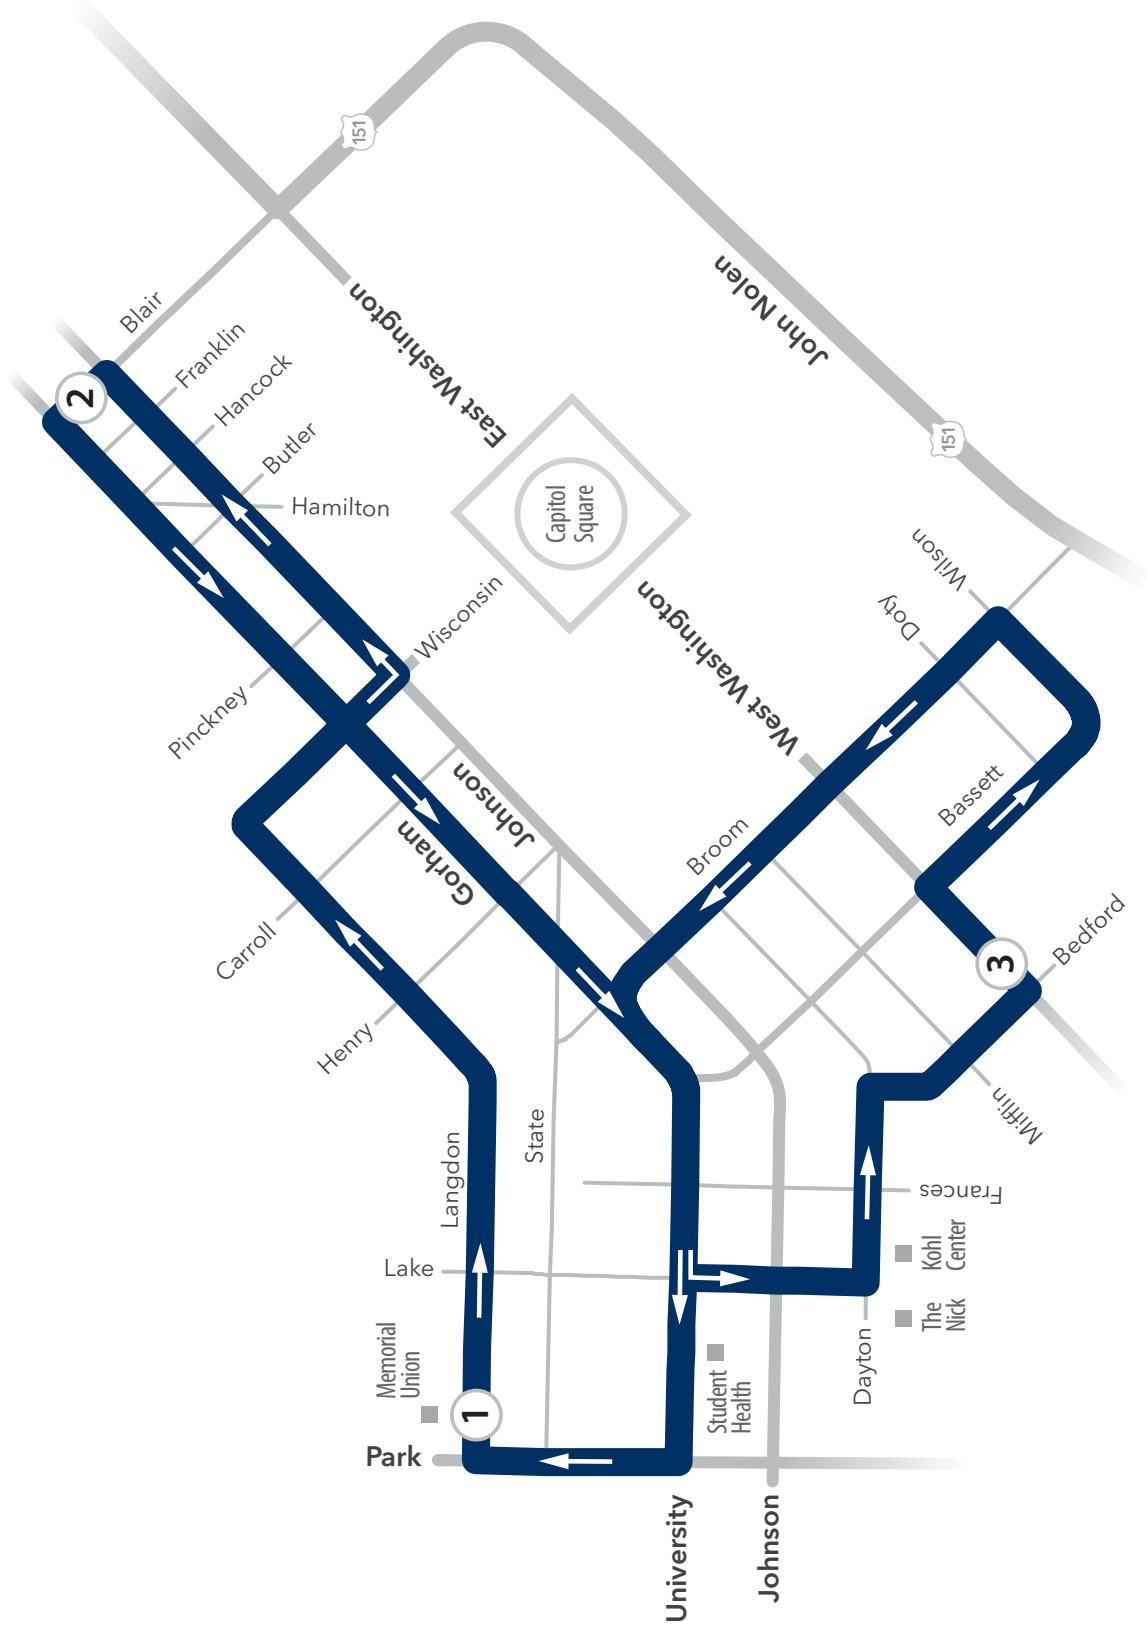

ROUTE 81

ROUTE 81 - WEEKDAY AND WEEKEND LOOP

Memorial Union	Blair at Johnson	Bedford at West Washington	Memorial Union
1	2	3	1
6:35	6:42	6:52	7:02
7:05	7:12	7:22	7:32
7:35	7:42	7:52	8:02
8:05	8:12	8:22	8:32
8:35	8:42	8:52	9:02
9:05	9:12	9:22	9:32
9:35	9:42	9:52	10:02
10:05	10:12	10:22	10:32
10:35	10:42	10:52	11:02
11:05	11:12	11:22	11:32
11:35	11:42	11:52	12:02
12:05	12:12	12:22	12:32
12:35	12:42	12:52	1:02
1:05	1:12	1:22	1:32
1:35	1:42	1:52	2:02
*2:05	*2:12	*2:22	*2:32
*2:35	*2:42	*2:52	*3:02

**Trips operate on Fridays and Saturdays only*