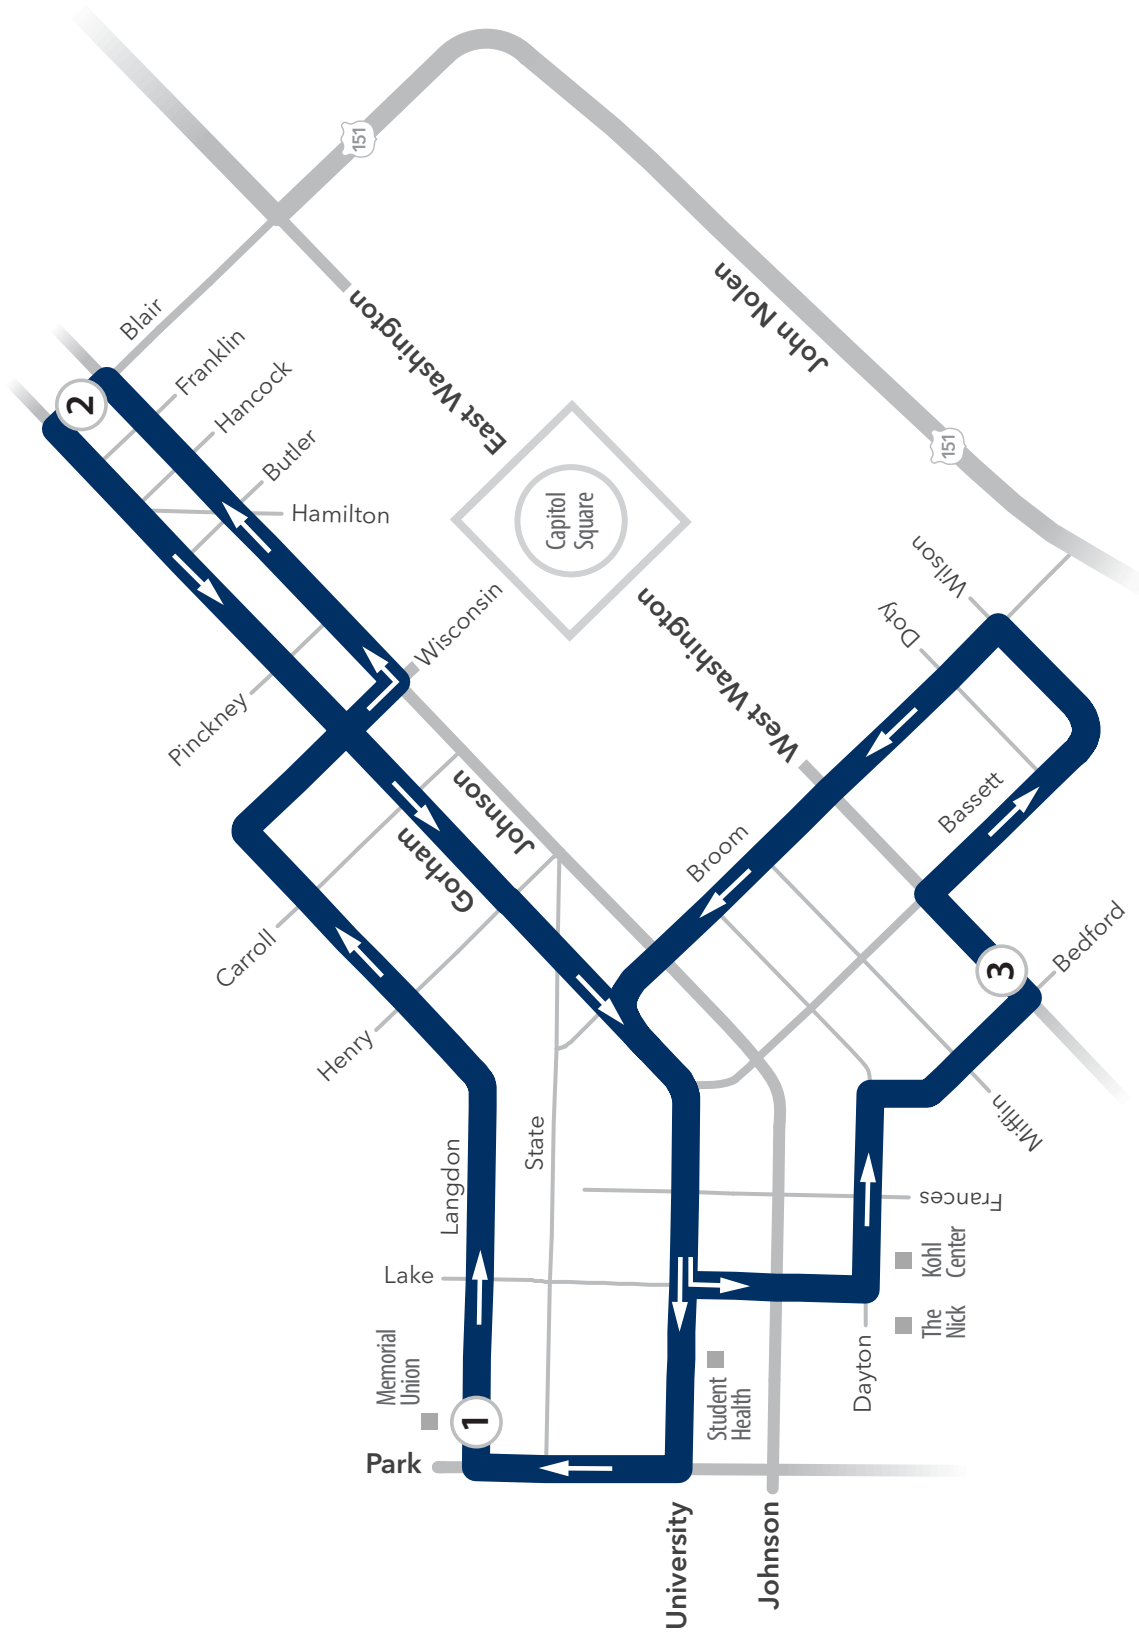

# ROUTE 81

# ROUTE 81

Standard Weekday/Weekend Service

From Route	Memorial Union	Blair at Johnson	Bedford at West Washington	Memorial Union	Becomes Route
	1	2	3	1	
GA	6:35	6:42	6:52	7:02	81
81	7:05	7:12	7:22	7:32	81
81	7:35	7:42	7:52	8:02	81
81	8:05	8:12	8:22	8:32	81
81	8:35	8:42	8:52	9:02	81
81	9:05	9:12	9:22	9:32	81
81	9:35	9:42	9:52	10:02	81
81	10:05	10:12	10:22	10:32	81
81	10:35	10:42	10:52	11:02	81
81	11:05	11:12	11:22	11:32	81
81	11:35	11:42	11:52	12:02am	81
81	12:05am	12:12am	12:22am	12:32am	81
81	12:35am	12:42am	12:52am	1:02am	81
81	1:05am	1:12am	1:22am	1:32am	81
81	1:35am	1:42am	1:52am	2:02am	GA
81	2:05am	2:12am	2:22am	2:32am	81
81	2:35am	2:42am	2:52am	3:02am	GA

Dark shaded trips operate Friday and Saturday night only