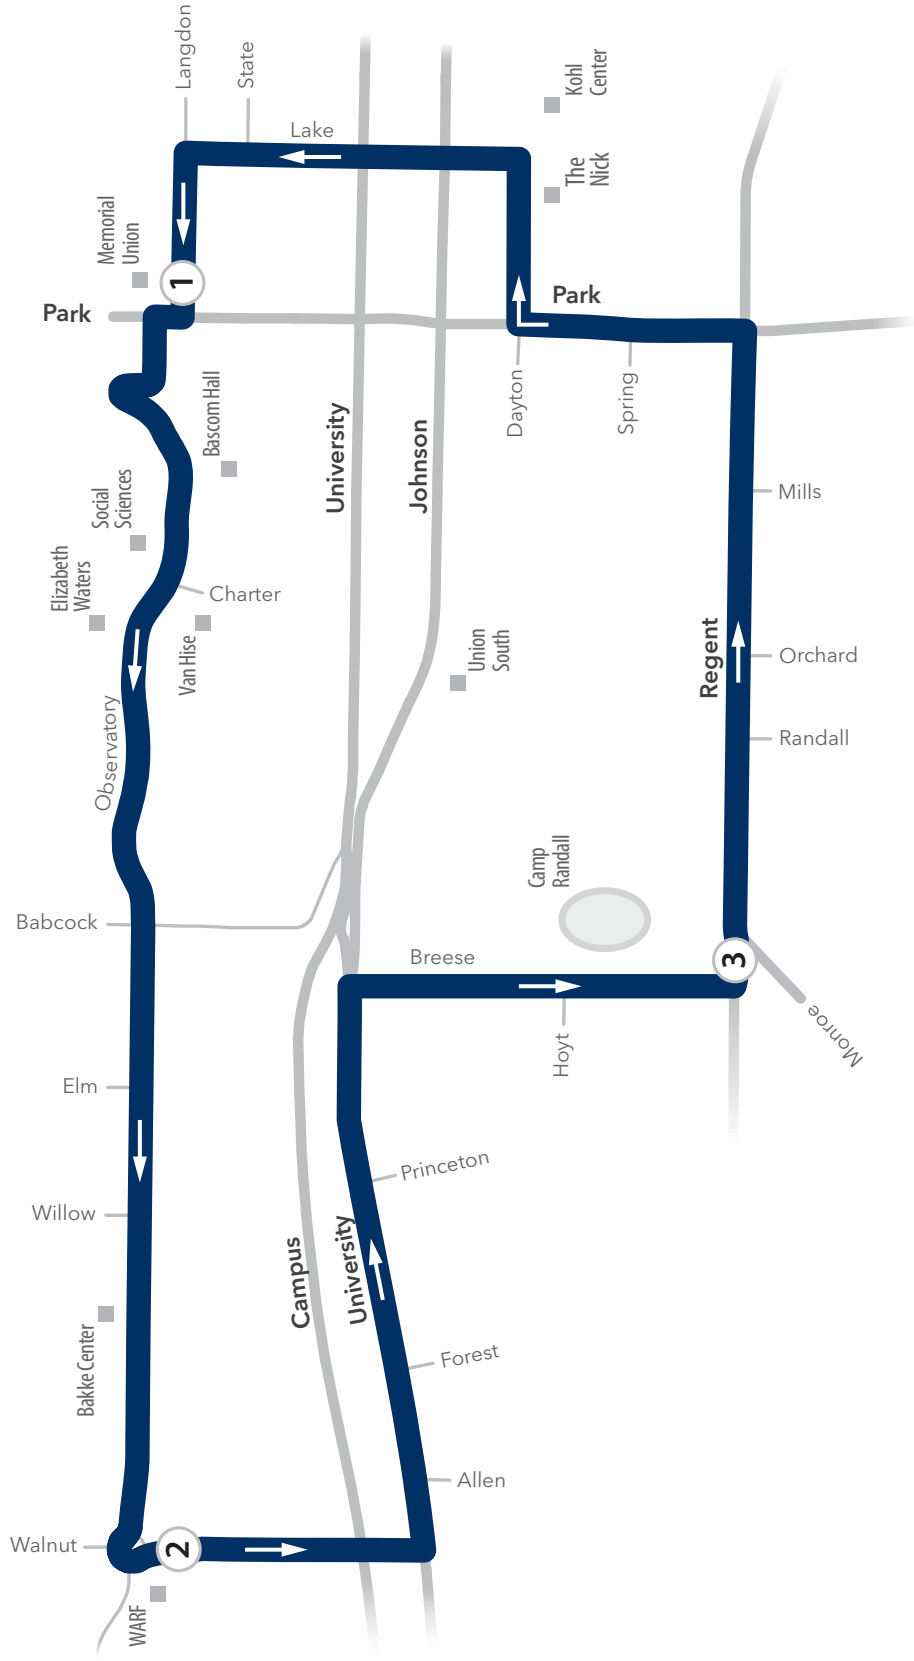

# ROUTE 82

**ROUTE 82 - WEEKDAY AND WEEKEND LOOP**

Memorial Union	Walnut at Observatory	Regent at Breese	Memorial Union
<b>1</b>	<b>2</b>	<b>3</b>	<b>1</b>
6:50	6:58	7:06	7:16
7:20	7:28	7:36	7:46
7:50	7:58	8:06	8:16
8:20	8:28	8:36	8:46
8:50	8:58	9:06	9:16
9:20	9:28	9:36	9:46
9:50	9:58	10:06	10:16
10:20	10:28	10:36	10:46
10:50	10:58	11:06	11:16
11:20	11:28	11:36	11:46
11:50	11:58	12:06	12:16
12:20	12:28	12:36	12:46
12:50	12:58	13:06	13:16
13:20	13:28	13:36	13:46
13:50	13:58	14:06	14:16
*2:20	*2:28	*2:36	*2:46
*2:50	*2:58	*3:06	*3:16

*\*Trips operate on Fridays and Saturdays only*