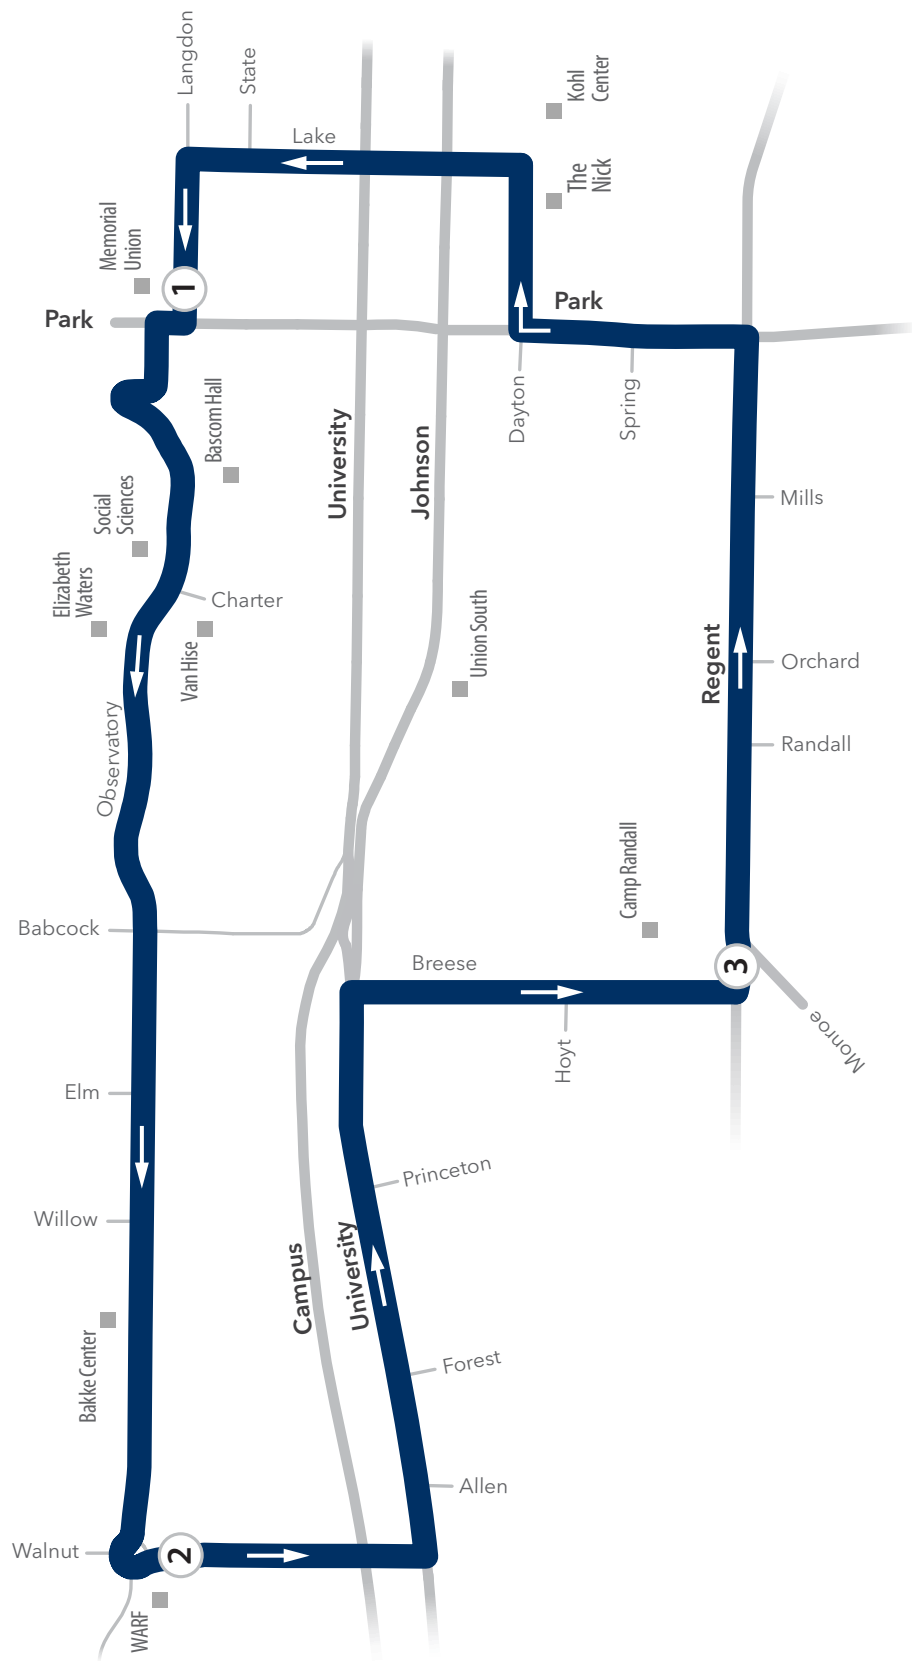

# ROUTE 82

# ROUTE 82

Standard Weekday/Weekend Service

From Route	Memorial Union	Walnut at Observatory	Regent at Breese	Memorial Union	Becomes Route
	①	②	③	①	
GA	<b>6:50</b>	<b>6:58</b>	<b>7:06</b>	<b>7:16</b>	82
82	<b>7:20</b>	<b>7:28</b>	<b>7:36</b>	<b>7:46</b>	82
82	<b>7:50</b>	<b>7:58</b>	<b>8:06</b>	<b>8:16</b>	82
82	<b>8:20</b>	<b>8:28</b>	<b>8:36</b>	<b>8:46</b>	82
82	<b>8:50</b>	<b>8:58</b>	<b>9:06</b>	<b>9:16</b>	82
82	<b>9:20</b>	<b>9:28</b>	<b>9:36</b>	<b>9:46</b>	82
82	<b>9:50</b>	<b>9:58</b>	<b>10:06</b>	<b>10:16</b>	82
82	<b>10:20</b>	<b>10:28</b>	<b>10:36</b>	<b>10:46</b>	82
82	<b>10:50</b>	<b>10:58</b>	<b>11:06</b>	<b>11:16</b>	82
82	<b>11:20</b>	<b>11:28</b>	<b>11:36</b>	<b>11:46</b>	82
82	<b>11:50</b>	<b>11:58</b>	12:06am	12:16am	82
82	12:20am	12:28am	12:36am	12:46am	82
82	12:50am	12:58am	1:06am	1:16am	82
82	1:20am	1:28am	1:36am	1:46am	82
82	1:50am	1:58am	2:06am	2:16am	GA
82	<b>2:20am</b>	<b>2:28am</b>	<b>2:36am</b>	<b>2:46am</b>	82
82	<b>2:50am</b>	<b>2:58am</b>	<b>3:06am</b>	<b>3:16am</b>	GA

Dark shaded trips operate Friday and Saturday night only