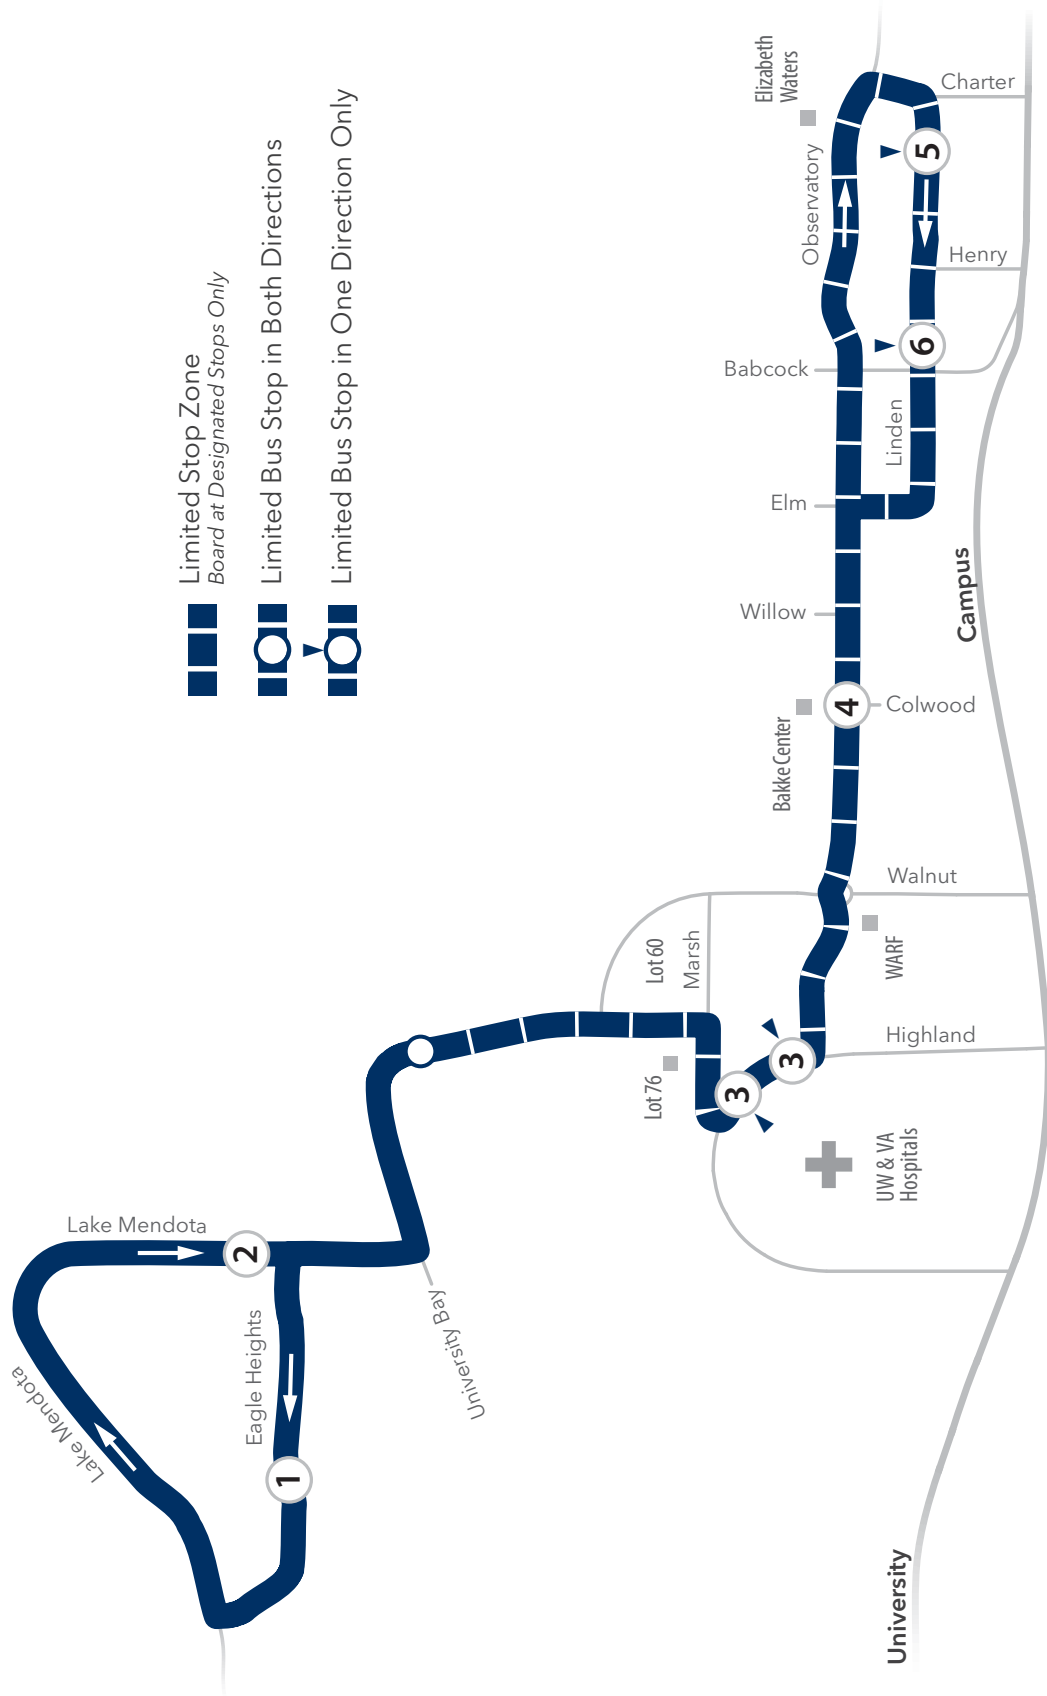

ROUTE 84

ROUTE 84

Recess Weekday Service

From Route	Eagle Heights at Brown Shelter	Lake Mendota at University Bay	Highland at Marsh	Observatory at Colwood	Linden at Charter	Babcock at Linden	Observatory at Colwood	Highland at Observatory	Eagle Heights at Brown Shelter	Becomes Route
	1	2	3	4	5	6	4	3	1	
84	-	-	-	-	4:30 pm	4:31 pm	4:34 pm	4:37 pm	4:41 pm	84
84	4:44 pm	4:47 pm	4:52 pm	4:56 pm	5:00 pm	5:01 pm	5:04 pm	5:07 pm	5:11 pm	84
84	5:14 pm	5:17 pm	5:22 pm	5:26 pm	5:30 pm	5:31 pm	5:34 pm	5:37 pm	5:41 pm	84
84	5:44 pm	5:47 pm	5:52 pm	5:56 pm	6:00 pm	6:01 pm	6:04 pm	6:07 pm	6:11 pm	84
84	6:14 pm	6:17 pm	6:22 pm	6:26 pm	6:30 pm	6:31 pm	6:34 pm	6:37 pm	6:41 pm	84
84	6:41 pm	6:44 pm	-	-	-	-	-	-	-	GA