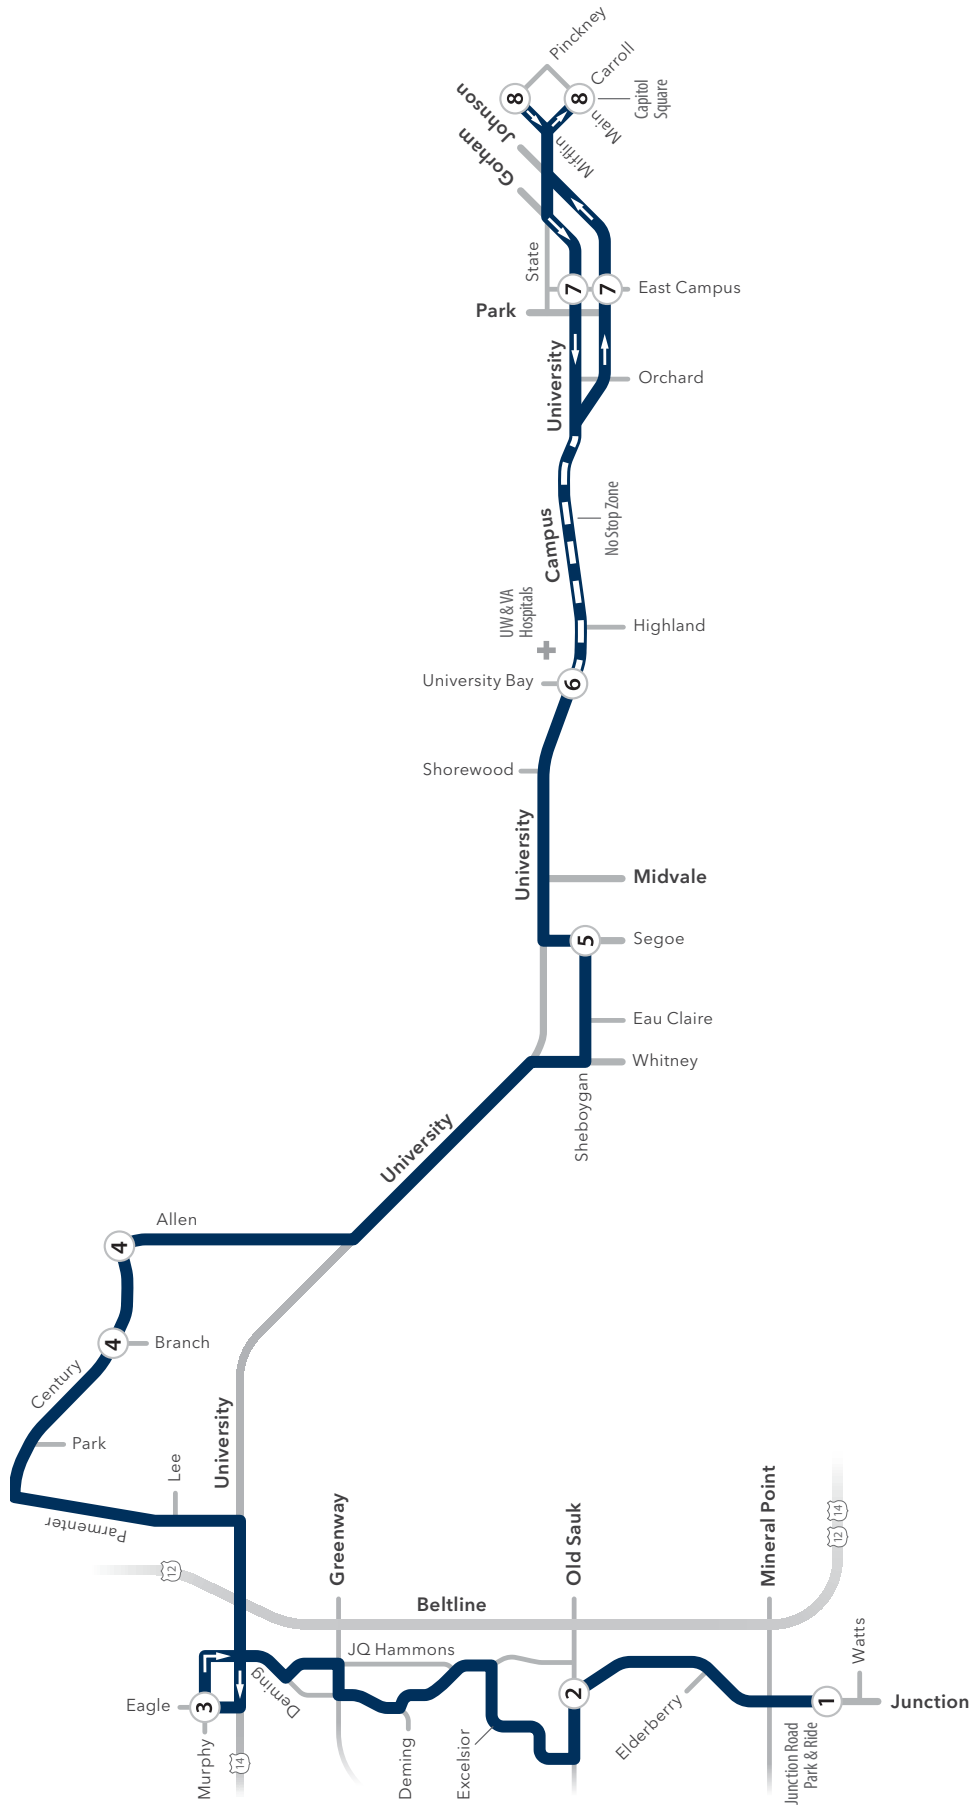

# ROUTE F

**ROUTE F - WEEKDAY EASTBOUND**

Junction Park and Ride	Old Sauk	Murphy at Eagle	Century at Branch	Sheboygan at Segoe (local)	Segoe (BRT)	University Bay	East Campus	Capitol Square
1	2	3	4	5	6	7	8	9
5:43	5:46	5:55	6:06		6:18	6:23	6:28	6:36
6:05	6:08	6:17	6:28		6:43	6:50	6:56	7:04
6:38	6:42	6:51	7:02		7:17	7:24	7:30	7:38
7:08	7:12	7:21	7:32		7:47	7:54	8:00	8:08
7:39	7:43	7:52	8:02		8:16	8:24	8:30	8:38
8:09	8:13	8:22	8:32		8:46	8:54	9:00	9:08
8:40	8:44	8:53	9:03		9:17	9:25	9:31	9:38
9:13	9:17	9:26	9:36		9:48	9:55	10:01	10:08
9:43	9:47	9:56	10:06		10:18	10:25	10:31	10:38
10:13	10:17	10:26	10:36		10:48	10:55	11:01	11:08
10:43	10:47	10:56	11:06		11:18	11:25	11:31	11:38
11:13	11:17	11:26	11:36		11:47	11:54	12:00	12:08
11:43	11:47	11:56	12:06		12:17	12:24	12:30	12:38
12:13	12:17	12:26	12:36		12:47	12:54	1:00	1:08
12:43	12:47	12:56	1:06		1:17	1:24	1:30	1:38
1:12	1:16	1:25	1:35		1:46	1:53	1:59	2:08
1:42	1:46	1:55	2:05		2:16	2:23	2:29	2:38
2:12	2:16	2:25	2:35		2:46	2:53	2:59	3:08
2:42	2:46	2:55	3:05		3:16	3:23	3:29	3:38
3:09	3:13	3:22	3:33		3:45	3:52	3:59	4:08
3:38	3:42	3:52	4:03		4:15	4:22	4:29	4:38
4:10	4:14	4:24	4:35		4:47	4:54	5:00	5:08
4:42	4:46	4:56	5:06		5:17	5:24	5:30	5:38
5:15	5:19	5:28	5:38		5:49	5:56	6:02	6:08
5:47	5:51	6:00	6:09		6:20	6:26	6:32	6:38
6:17	6:21	6:30	6:39		6:50	6:56	7:02	7:08
6:47	6:51	7:00	7:09		7:20	7:26	7:32	7:38
7:18	7:22	7:30	7:39		7:50	7:56	8:02	8:08
7:48	7:51	8:00	8:08	8:21				
8:18	8:21	8:30	8:38	8:51				
8:49	8:52	9:01	9:09	9:21				
9:19	9:22	9:31	9:39	9:51				
9:49	9:52	10:01	10:09	10:21				
10:19	10:22	10:31	10:39	10:51				
10:49	10:52	11:01	11:09	11:21				