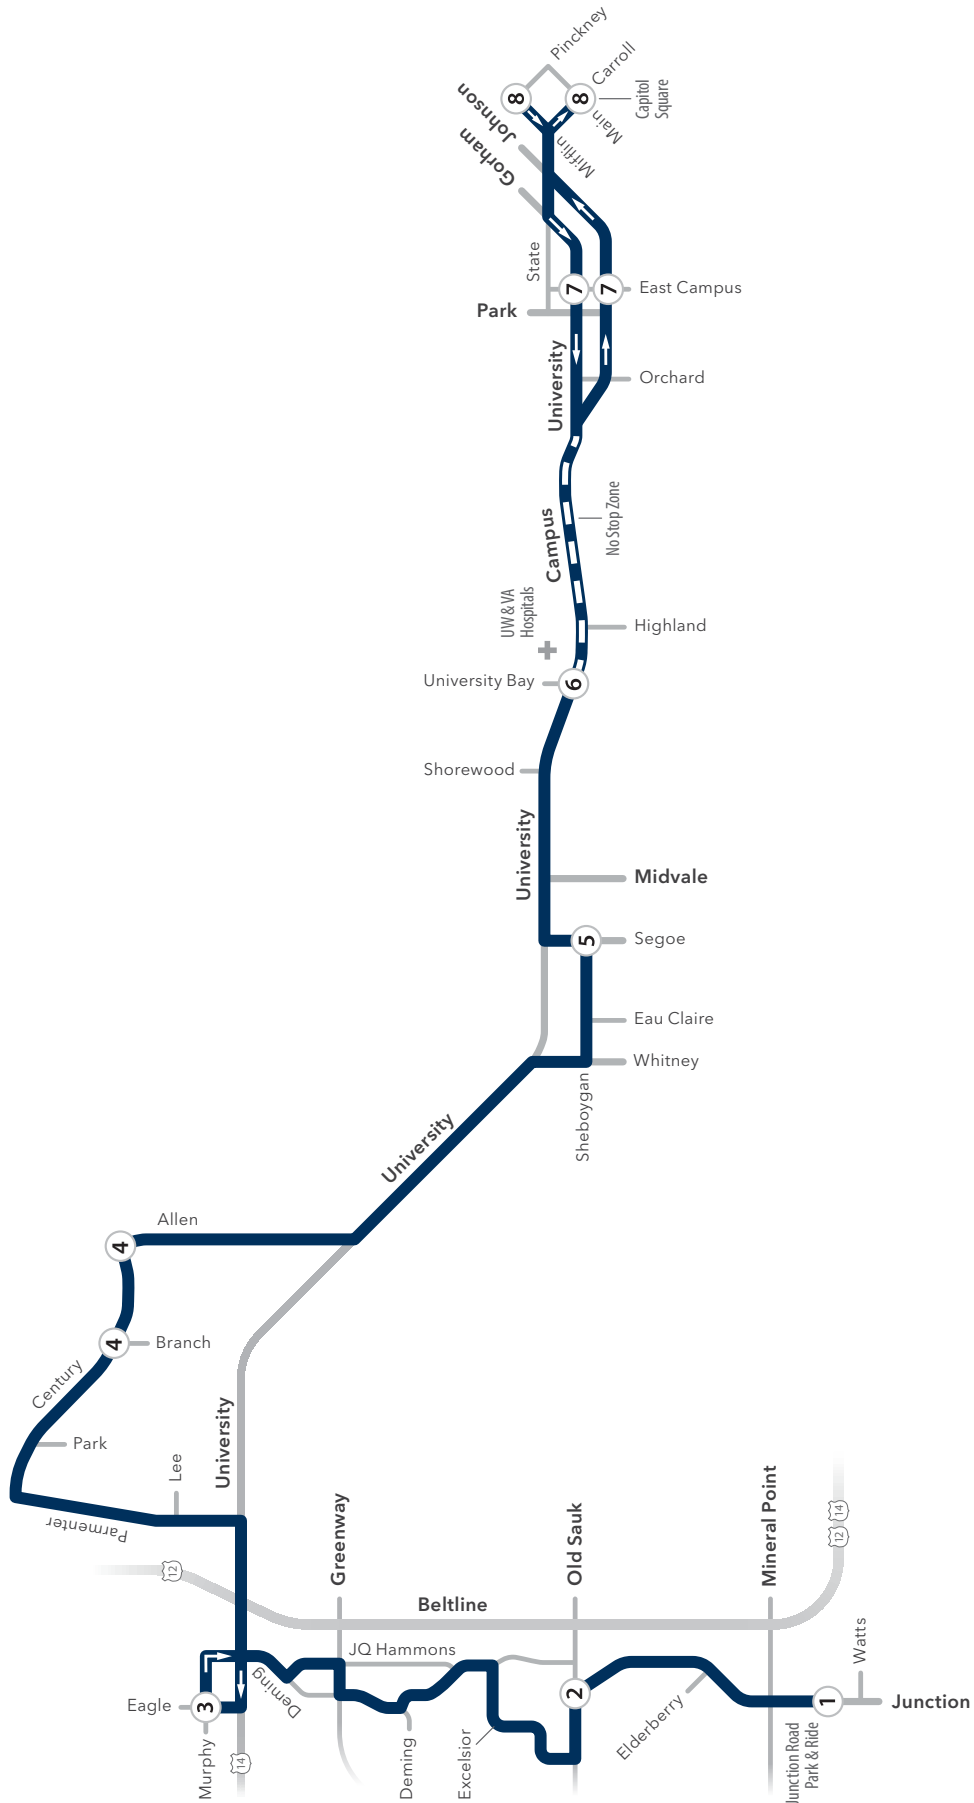

# ROUTE F

Weekday Eastbound

Junction // Capitol Square

From Route	Junction	Junction at Old Sauk	Murphy at Eagle	Century at Branch	Sheboygan at Segoe (local)	Segoe (BRT)	University Bay	East Camppus Eastbound	Capitol Square Eastbound	Becomes Route
	①	②	③	④	⑤	⑤	⑥	⑦	⑧	
GA	5:40	5:43	5:52	6:03	-	6:15	6:20	6:25	6:33	F
A	6:05	6:08	6:17	6:28	-	6:43	6:50	6:56	7:04	F
GA	6:38	6:42	6:51	7:02	-	7:17	7:24	7:30	7:38	F
GA	7:08	7:12	7:21	7:32	-	7:47	7:54	8:00	8:08	F
A	7:39	7:43	7:52	8:02	-	8:16	8:24	8:30	8:38	F
A	8:09	8:13	8:22	8:32	-	8:46	8:54	9:00	9:08	F
F	8:40	8:44	8:53	9:03	-	9:17	9:25	9:31	9:38	F
A	9:13	9:17	9:26	9:36	-	9:48	9:55	10:01	10:08	F
A	9:43	9:47	9:56	10:06	-	10:18	10:25	10:31	10:38	F
A	10:13	10:17	10:26	10:36	-	10:48	10:55	11:01	11:08	F
A	10:43	10:47	10:56	11:06	-	11:18	11:25	11:31	11:38	F
A	11:13	11:17	11:26	11:36	-	11:47	11:54	12:00	12:08	F
A	11:43	11:47	11:56	12:06	-	12:17	12:24	12:30	12:38	F
A	12:13	12:17	12:26	12:36	-	12:47	12:54	1:00	1:08	F
A	12:43	12:47	12:56	1:06	-	1:17	1:24	1:30	1:38	F
A	1:12	1:16	1:25	1:35	-	1:46	1:53	1:59	2:08	F
A	1:42	1:46	1:55	2:05	-	2:16	2:23	2:29	2:38	F
A	2:12	2:16	2:25	2:35	-	2:46	2:53	2:59	3:08	F
F	2:42	2:46	2:55	3:05	-	3:16	3:23	3:29	3:38	F
A	3:09	3:13	3:22	3:33	-	3:45	3:52	3:59	4:08	F
F	3:38	3:42	3:52	4:03	-	4:15	4:22	4:29	4:38	F
F	4:10	4:14	4:24	4:35	-	4:47	4:54	5:00	5:08	F
A	4:42	4:46	4:56	5:06	-	5:17	5:24	5:30	5:38	F
F	5:15	5:19	5:28	5:38	-	5:49	5:56	6:02	6:08	F
A	5:47	5:51	6:00	6:09	-	6:20	6:26	6:32	6:38	F
A	6:17	6:21	6:30	6:39	-	6:50	6:56	7:02	7:08	F
F	6:47	6:51	7:00	7:09	-	7:20	7:26	7:32	7:38	GA
F	7:18	7:22	7:30	7:39	-	7:50	7:56	8:02	8:08	GA
75	7:48	7:51	8:00	8:08	8:21	-	-	-	-	F
R	8:18	8:21	8:30	8:38	8:51	-	-	-	-	F
F	8:49	8:52	9:01	9:09	9:21	-	-	-	-	F
F	9:19	9:22	9:31	9:39	9:51	-	-	-	-	F
F	9:49	9:52	10:01	10:09	10:21	-	-	-	-	F
F	10:19	10:22	10:31	10:39	10:51	-	-	-	-	F
F	10:49	10:52	11:01	11:09	11:21	-	-	-	-	F