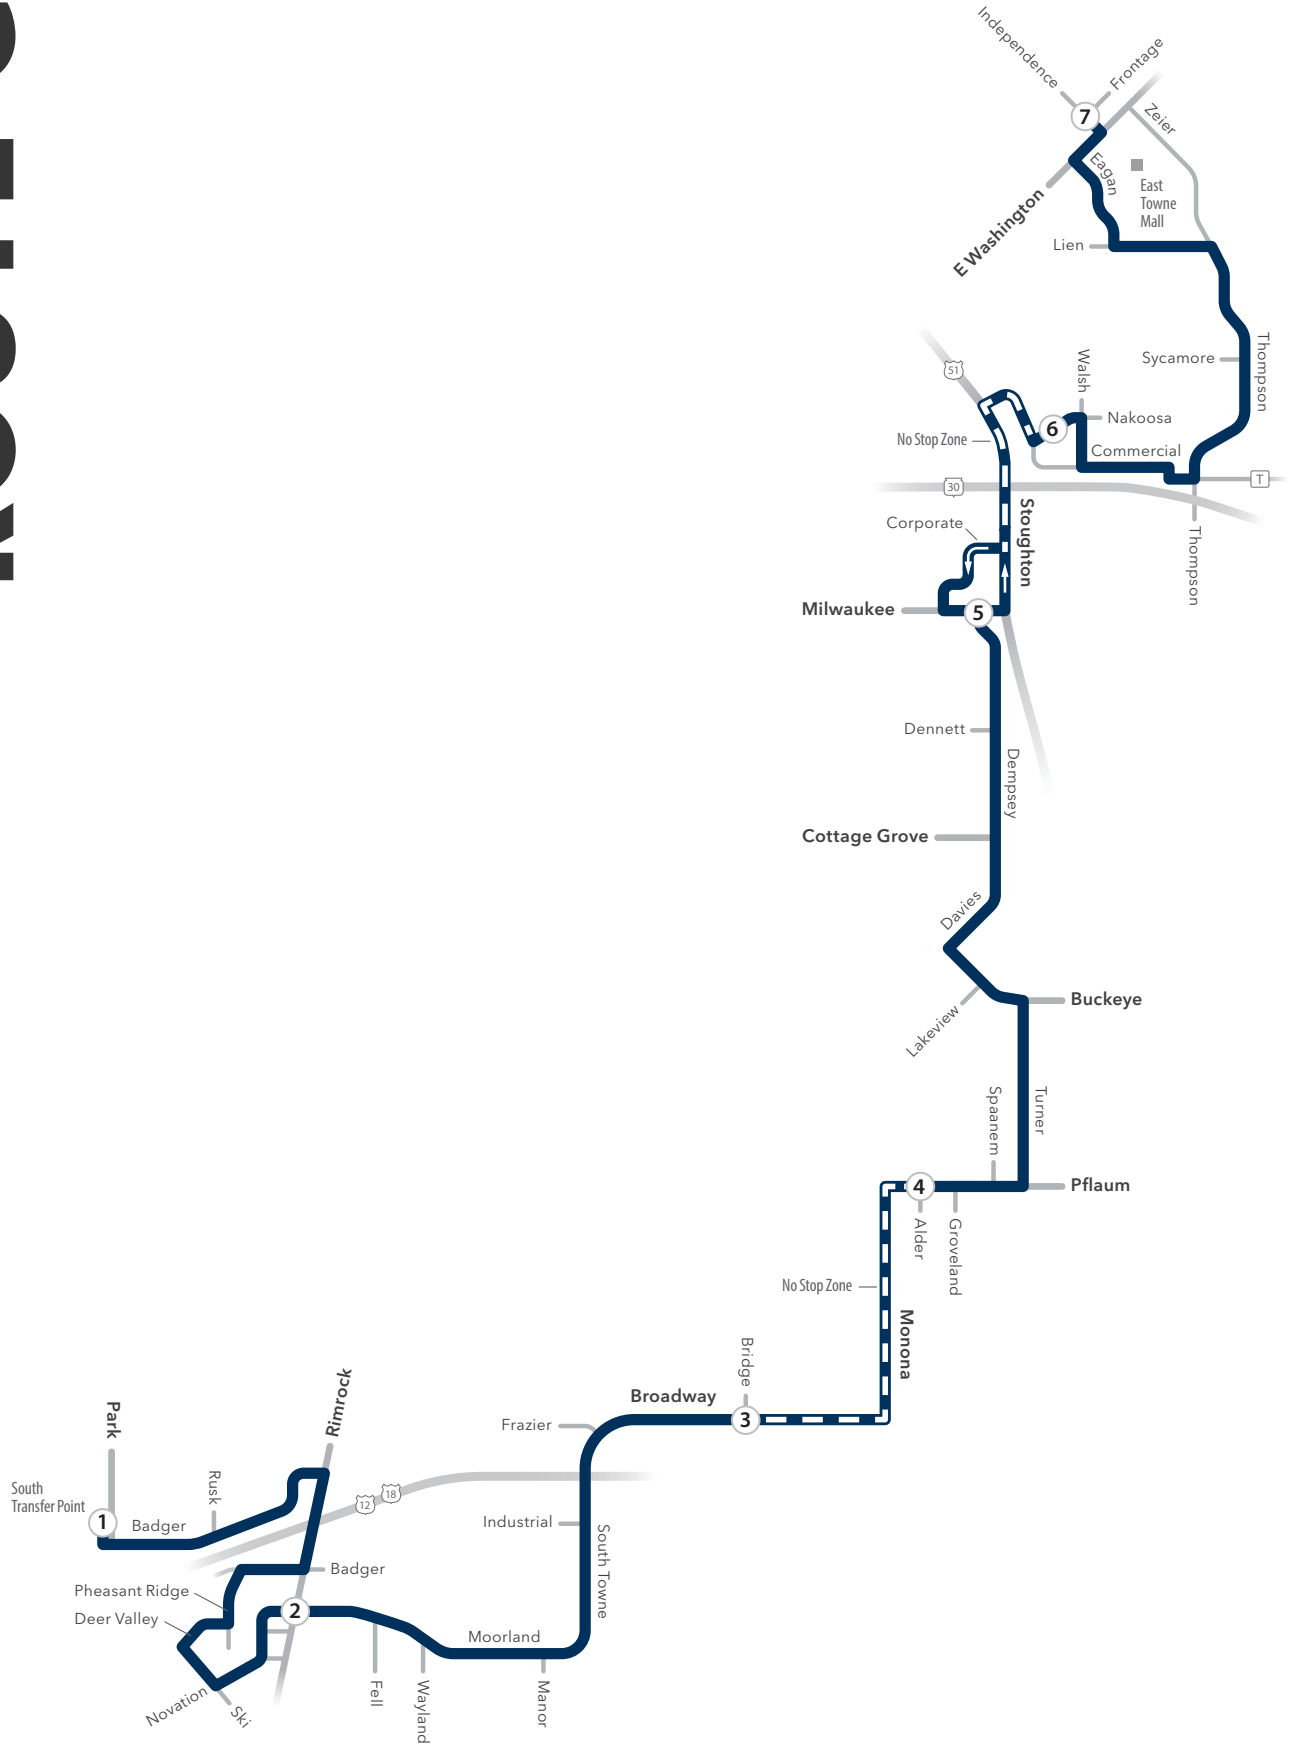

ROUTE G

ROUTE G - WEEKDAY EASTBOUND

South Transfer Point	Moorland at Rimrock	Broadway at Bridge	Pflaum at Adler	Milwaukee at Dempsey	Nakoosa at Walmart	Independence at E. Wash
1	2	3	4	5	6	7
			5:32	5:44	5:49	6:03
5:40	5:48	5:56	6:02	6:14	6:19	6:33
6:10	6:18	6:27	6:33	6:45	6:50	7:04
6:35	6:43	6:52	6:58	7:10	7:15	7:29
7:05	7:15	7:24	7:30	7:43	7:48	8:02
7:35	7:45	7:54	8:00	8:12	8:17	8:31
8:05	8:13	8:22	8:28	8:40	8:45	8:59
8:35	8:43	8:52	8:58	9:10	9:15	9:29
9:05	9:13	9:22	9:28	9:40	9:45	9:59
9:35	9:43	9:52	9:58	10:10	10:15	10:29
10:05	10:13	10:22	10:28	10:40	10:45	10:59
10:35	10:43	10:52	10:58	11:10	11:15	11:29
11:05	11:13	11:22	11:28	11:40	11:45	11:59
11:35	11:43	11:52	11:58	12:10	12:15	12:29
12:05	12:13	12:22	12:28	12:40	12:45	12:59
12:35	12:43	12:52	12:58	1:10	1:15	1:29
1:05	1:13	1:22	1:28	1:40	1:45	1:59
1:35	1:43	1:52	1:58	2:10	2:15	2:29
2:05	2:13	2:22	2:28	2:40	2:46	3:00
2:35	2:45	2:54	3:00	3:12	3:18	3:32
3:05	3:15	3:24	3:30	3:42	3:48	4:02
3:35	3:45	3:54	4:00	4:12	4:18	4:32
4:05	4:15	4:24	4:30	4:42	4:48	5:02
4:35	4:45	4:54	5:00	5:12	5:17	5:31
5:05	5:15	5:24	5:30	5:42	5:47	6:01
5:35	5:45	5:54	6:00	6:12	6:17	6:31
6:05	6:13	6:22	6:28	6:40	6:45	6:59
6:35	6:43	6:52	6:58	7:10	7:15	7:29
7:05	7:13	7:21	7:27	7:39	7:44	7:58
7:40	7:48	7:56	8:02	8:14	8:19	8:33
8:10	8:18	8:26	8:32	8:44	8:49	9:03
8:40	8:48	8:56	9:02	9:14	9:19	9:33
9:10	9:18	9:26	9:31	9:43	9:48	10:02
9:40	9:48	9:56	10:01	10:13	10:18	10:32
10:10	10:18	10:26	10:31	10:43	10:48	11:02
10:40	10:48	10:56	11:01	11:13	11:18	11:32
11:10	11:18	11:26	11:31	11:43		