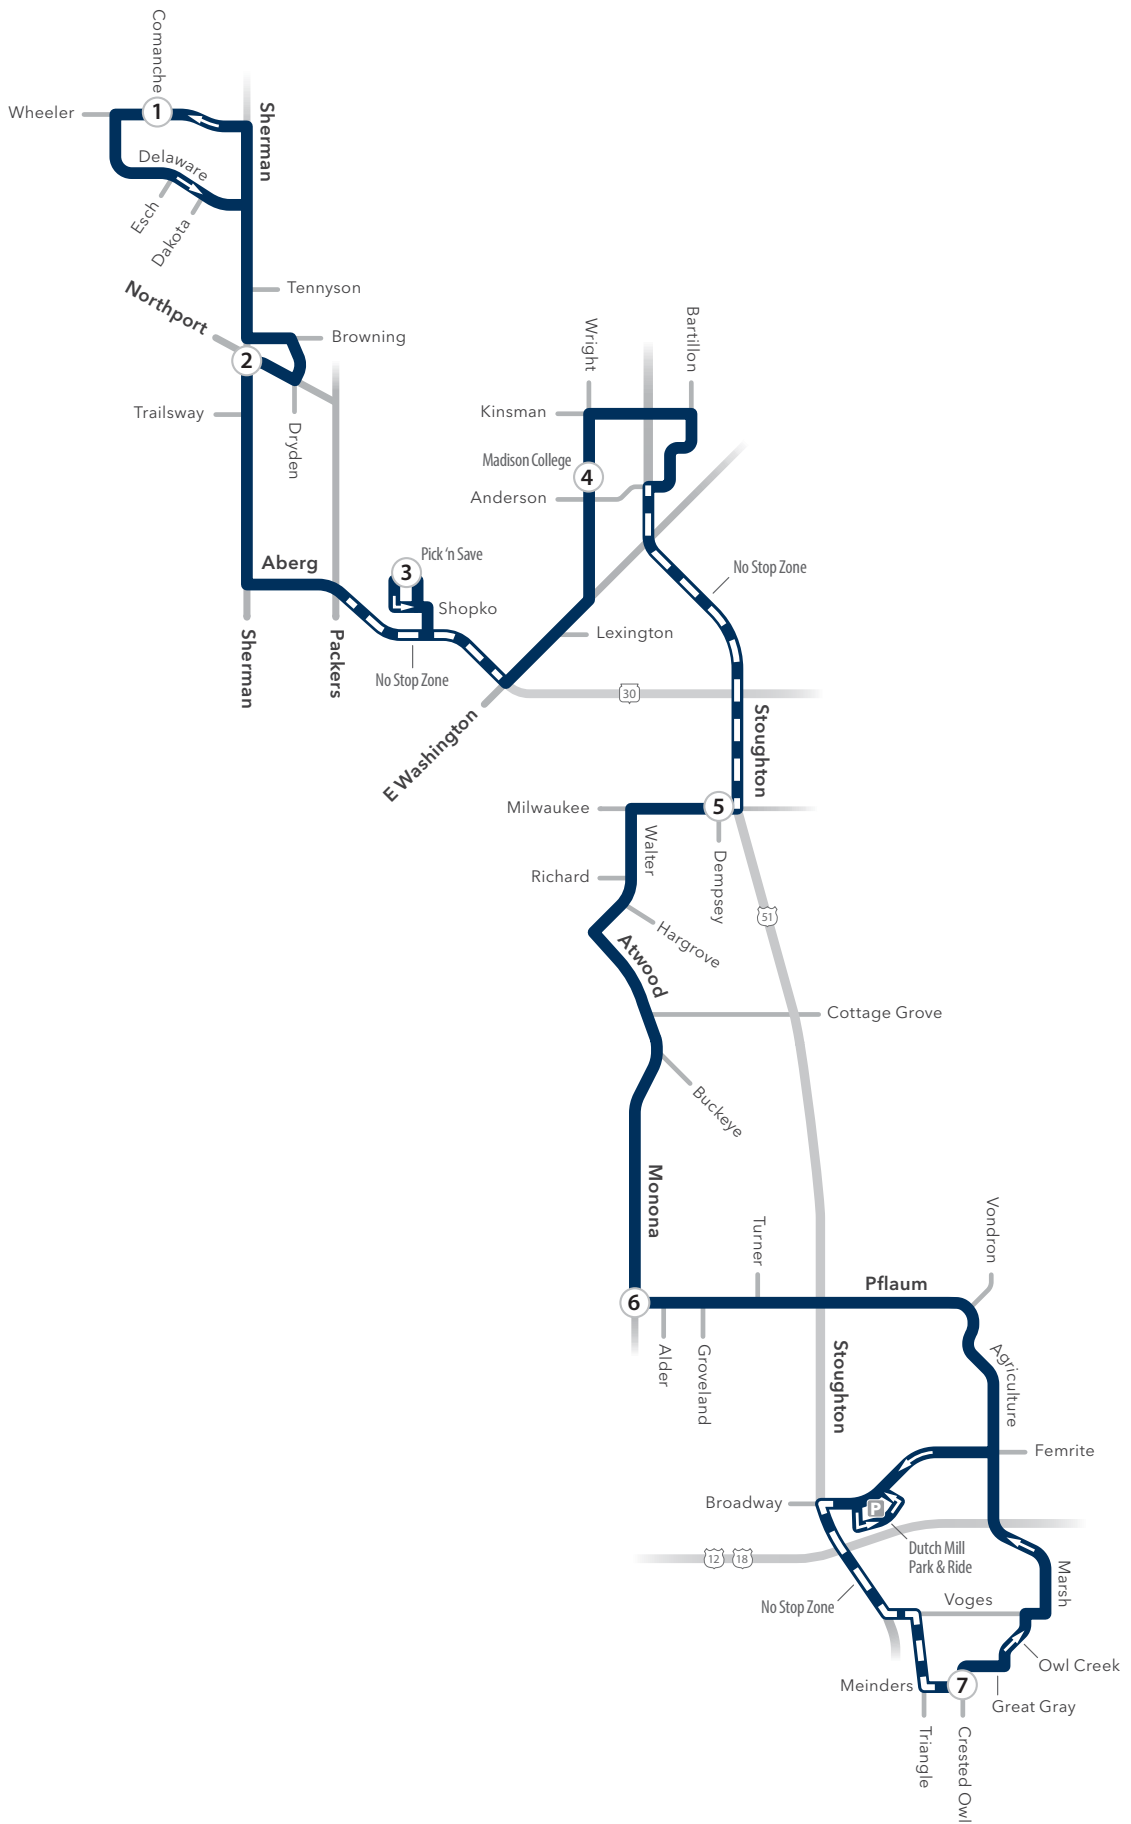

ROUTE L

ROUTE L

Weekday Northbound

Meinders // Wheeler

From Route	Meinders at Crested Owl	Monona at Pflaum	Arrive Milwaukee at Dempsey	Depart Milwaukee at Dempsey	Wright at Madison College	Shopko Drive at Pick N' Save	Northport at Sherman	Wheeler at Comanche Way	Becomes Route
	7	6	5	5	4	3	2	1	
L	-	-	-	-	-	-	5:29	5:37	L
L	5:37	5:51	6:02	6:20	6:30	6:36	6:44	6:52	L
L	6:52	7:06	7:17	7:35	7:45	7:51	7:59	8:07	L
L	8:07	8:21	8:32	8:50	9:00	9:06	9:14	9:22	L
L	9:22	9:36	9:47	10:05	10:15	10:21	10:29	10:37	L
L	10:37	10:51	11:02	11:20	11:30	11:36	11:44	11:52	L
L	11:52	12:06	12:17	12:35	12:45	12:51	12:59	1:07	L
L	1:07	1:21	1:32	1:50	2:00	2:06	2:14	2:22	L
L	2:22	2:36	2:47	3:05	3:15	3:21	3:29	3:37	L
L	3:37	3:51	4:02	4:20	4:30	4:36	4:44	4:52	L
L	4:52	5:06	5:17	5:35	5:45	5:51	5:59	6:07	L
L	6:07	6:21	6:32	6:50	7:00	7:06	7:14	7:22	L
L	7:22	7:36	7:47	8:05	8:15	8:21	8:29	8:37	L
GA	8:37	8:51	9:02	9:20	9:30	9:36	9:44	9:52	GA
GA	9:52	10:06	10:17	10:17	10:27	-	-	-	GA

ROUTE L

Weekday Southbound

Wheeler // Meinders

From Route	Wheeler at Comanche Way	Sherman at Northport	Shopko Drive at Pick N' Save	Wright at Madison College	Arrive Milwaukee at Dempsey	Depart Milwaukee at Dempsey	Pflaum at Monona	Meinders at Crested Owl	Becomes Route
	1	2	3	4	5	5	6	7	
L	5:37	5:45	5:53	6:01	6:11	6:26	6:37	6:52	L
L	6:52	7:00	7:08	7:16	7:26	7:41	7:52	8:07	L
L	8:07	8:15	8:23	8:31	8:41	8:56	9:07	9:22	L
L	9:22	9:30	9:38	9:46	9:56	10:11	10:22	10:37	L
L	10:37	10:45	10:53	11:01	11:11	11:26	11:37	11:52	L
L	11:52	12:00	12:08	12:16	12:26	12:41	12:52	1:07	L
L	1:07	1:15	1:23	1:31	1:41	1:56	2:07	2:22	L
L	2:22	2:30	2:38	2:46	2:56	3:11	3:22	3:37	L
L	3:37	3:45	3:53	4:01	4:11	4:26	4:37	4:52	L
L	4:52	5:00	5:08	5:16	5:26	5:41	5:52	6:07	L
L	6:07	6:15	6:23	6:31	6:41	6:56	7:07	7:22	L
L	7:22	7:30	7:38	7:46	7:56	8:11	8:22	8:37	L
L	8:37	8:45	8:53	9:01	9:11	9:26	9:37	9:52	L
GA	9:52	10:00	-	-	-	-	-	-	GA