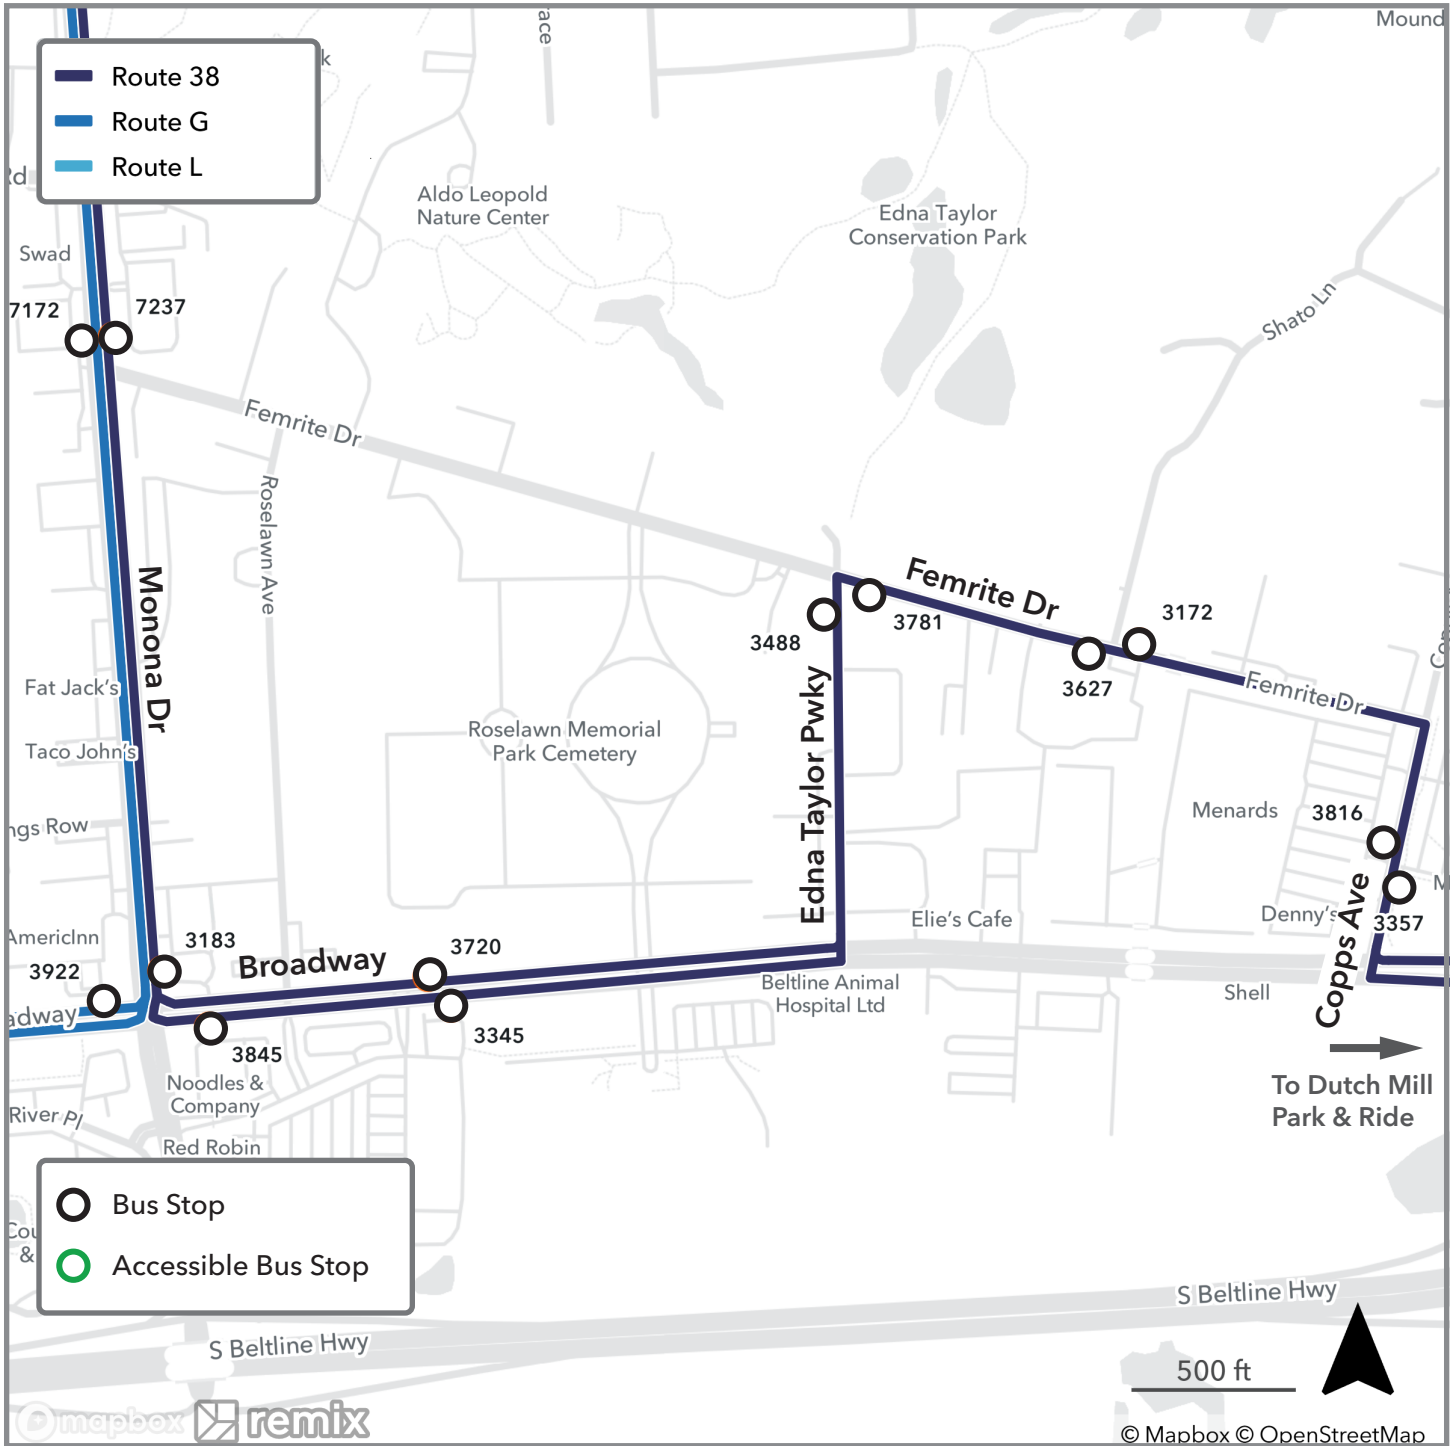

- 38
- G
- L
- Monona Bus Stop

- Route 38
- Route G
- Route L

- Bus Stop
- Accessible Bus Stop

- Route 38
- Route G
- Route L

- Bus Stop
- Accessible Bus Stop