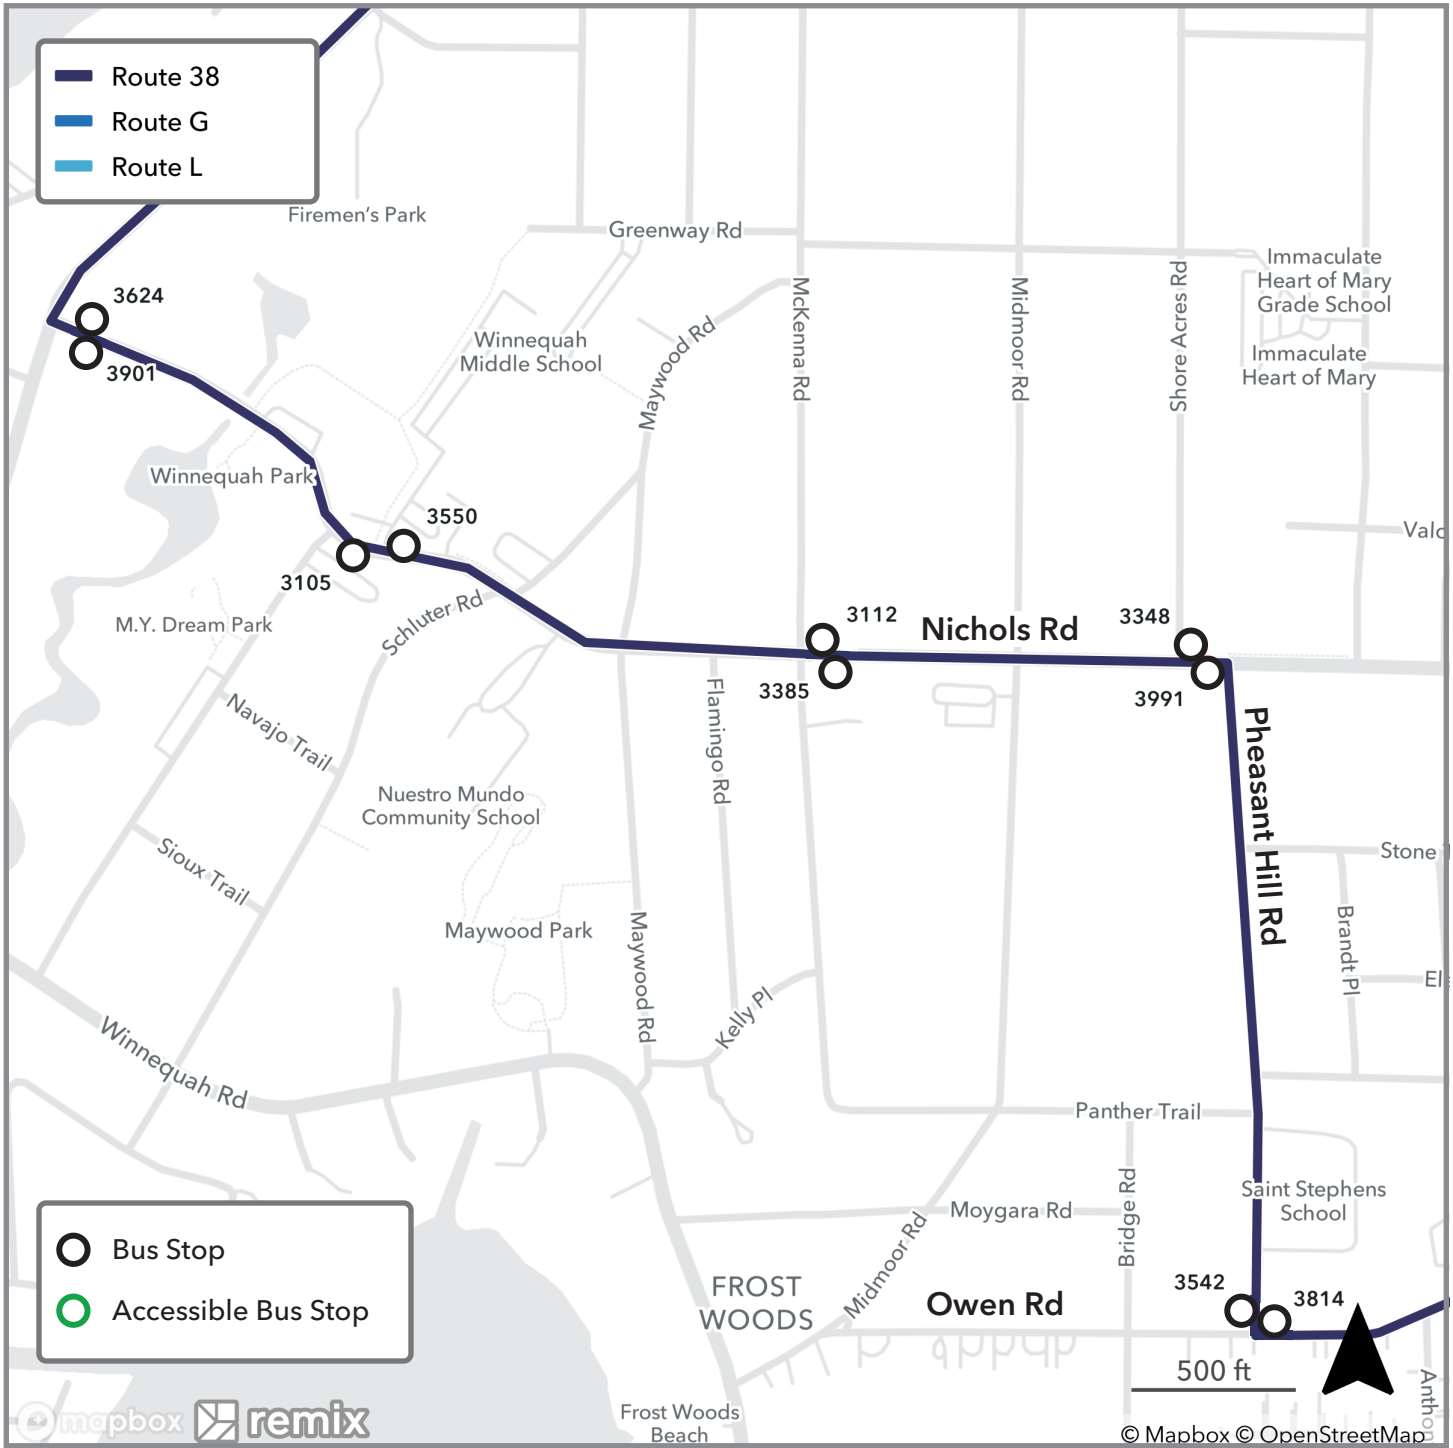

- 38
- G
- L
- Monona Bus Stop

- Route 38
- Route G
- Route L

- Bus Stop
- Accessible Bus Stop

- Route 38
- Route G
- Route L

- Bus Stop
- Accessible Bus Stop