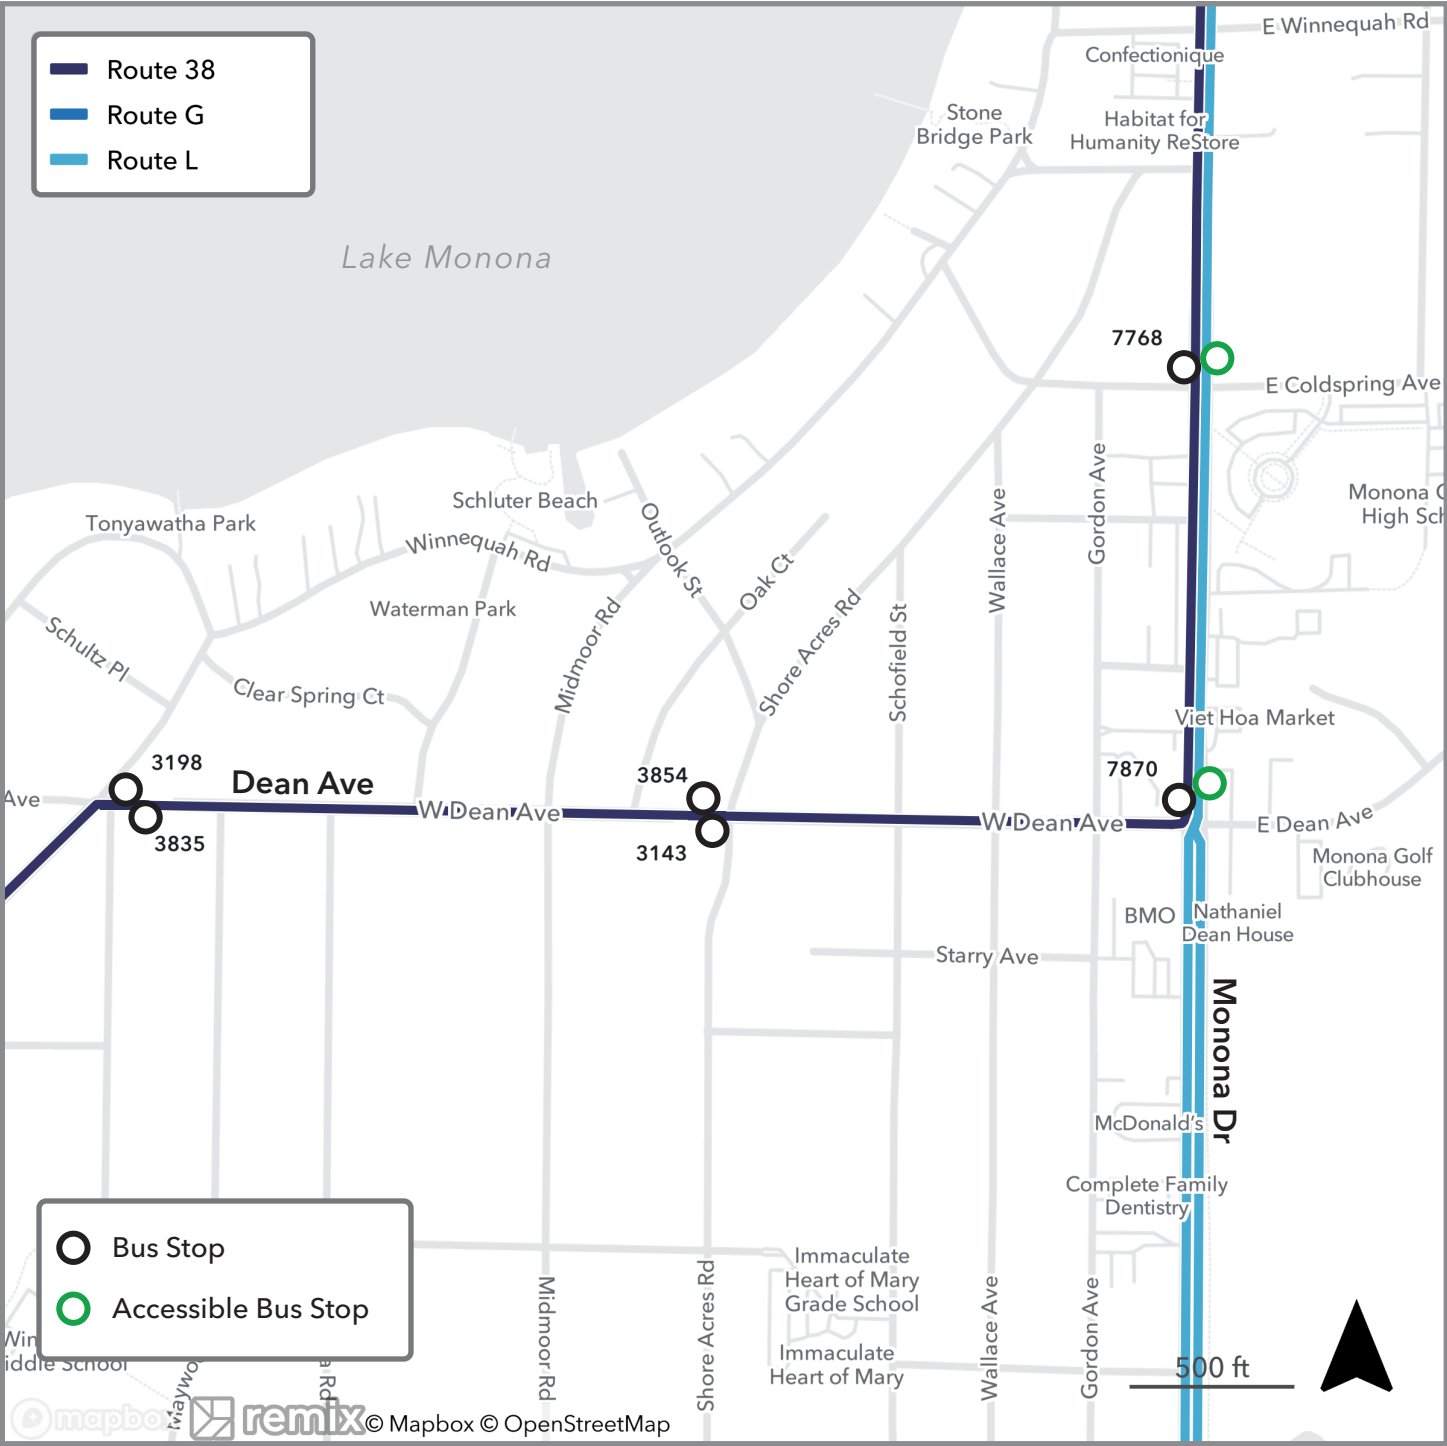

- 38
- G
- L
- Monona Bus Stop

- Route 38
- Route G
- Route L

- Bus Stop
- Accessible Bus Stop

- Route 38
- Route G
- Route L

- Bus Stop
- Accessible Bus Stop