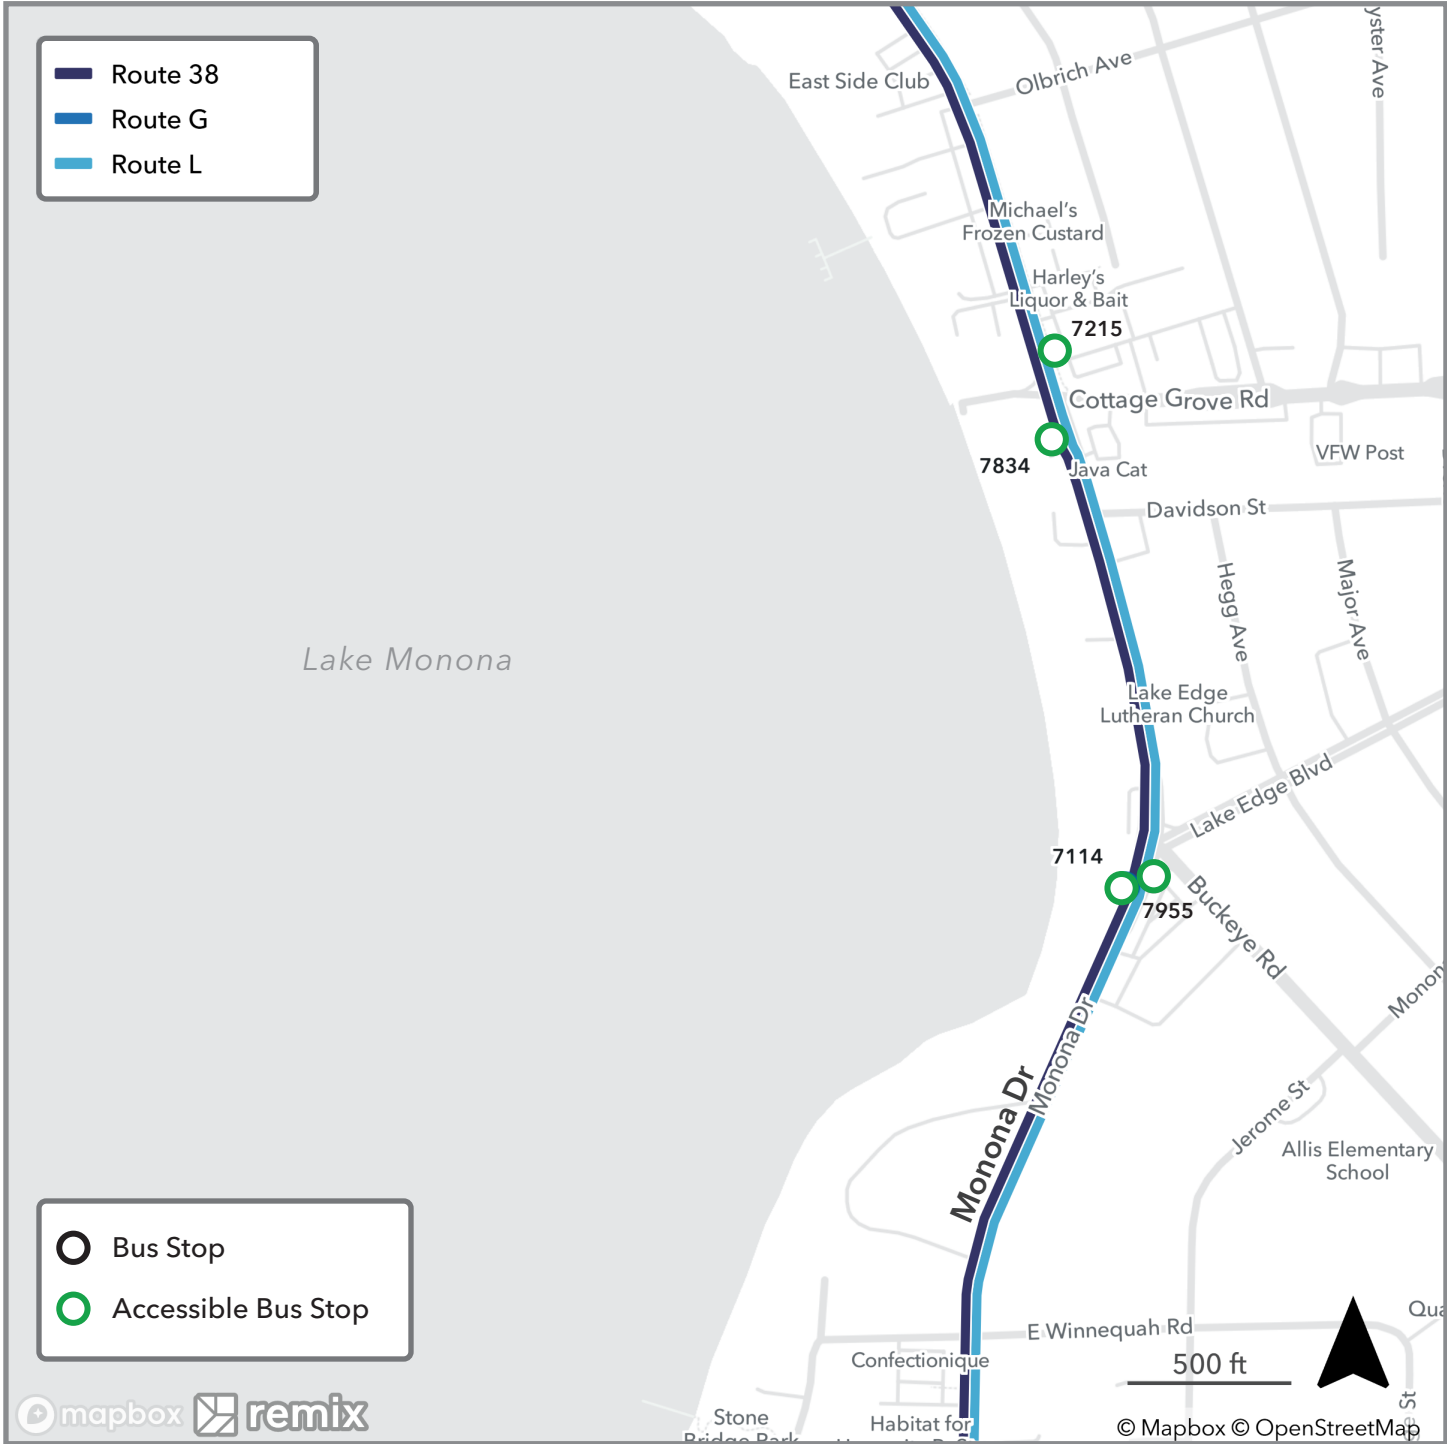

- 38
- G
- L
- Monona Bus Stop

- Route 38
- Route G
- Route L

- Bus Stop
- Accessible Bus Stop

- Route 38
- Route G
- Route L

- Bus Stop
- Accessible Bus Stop