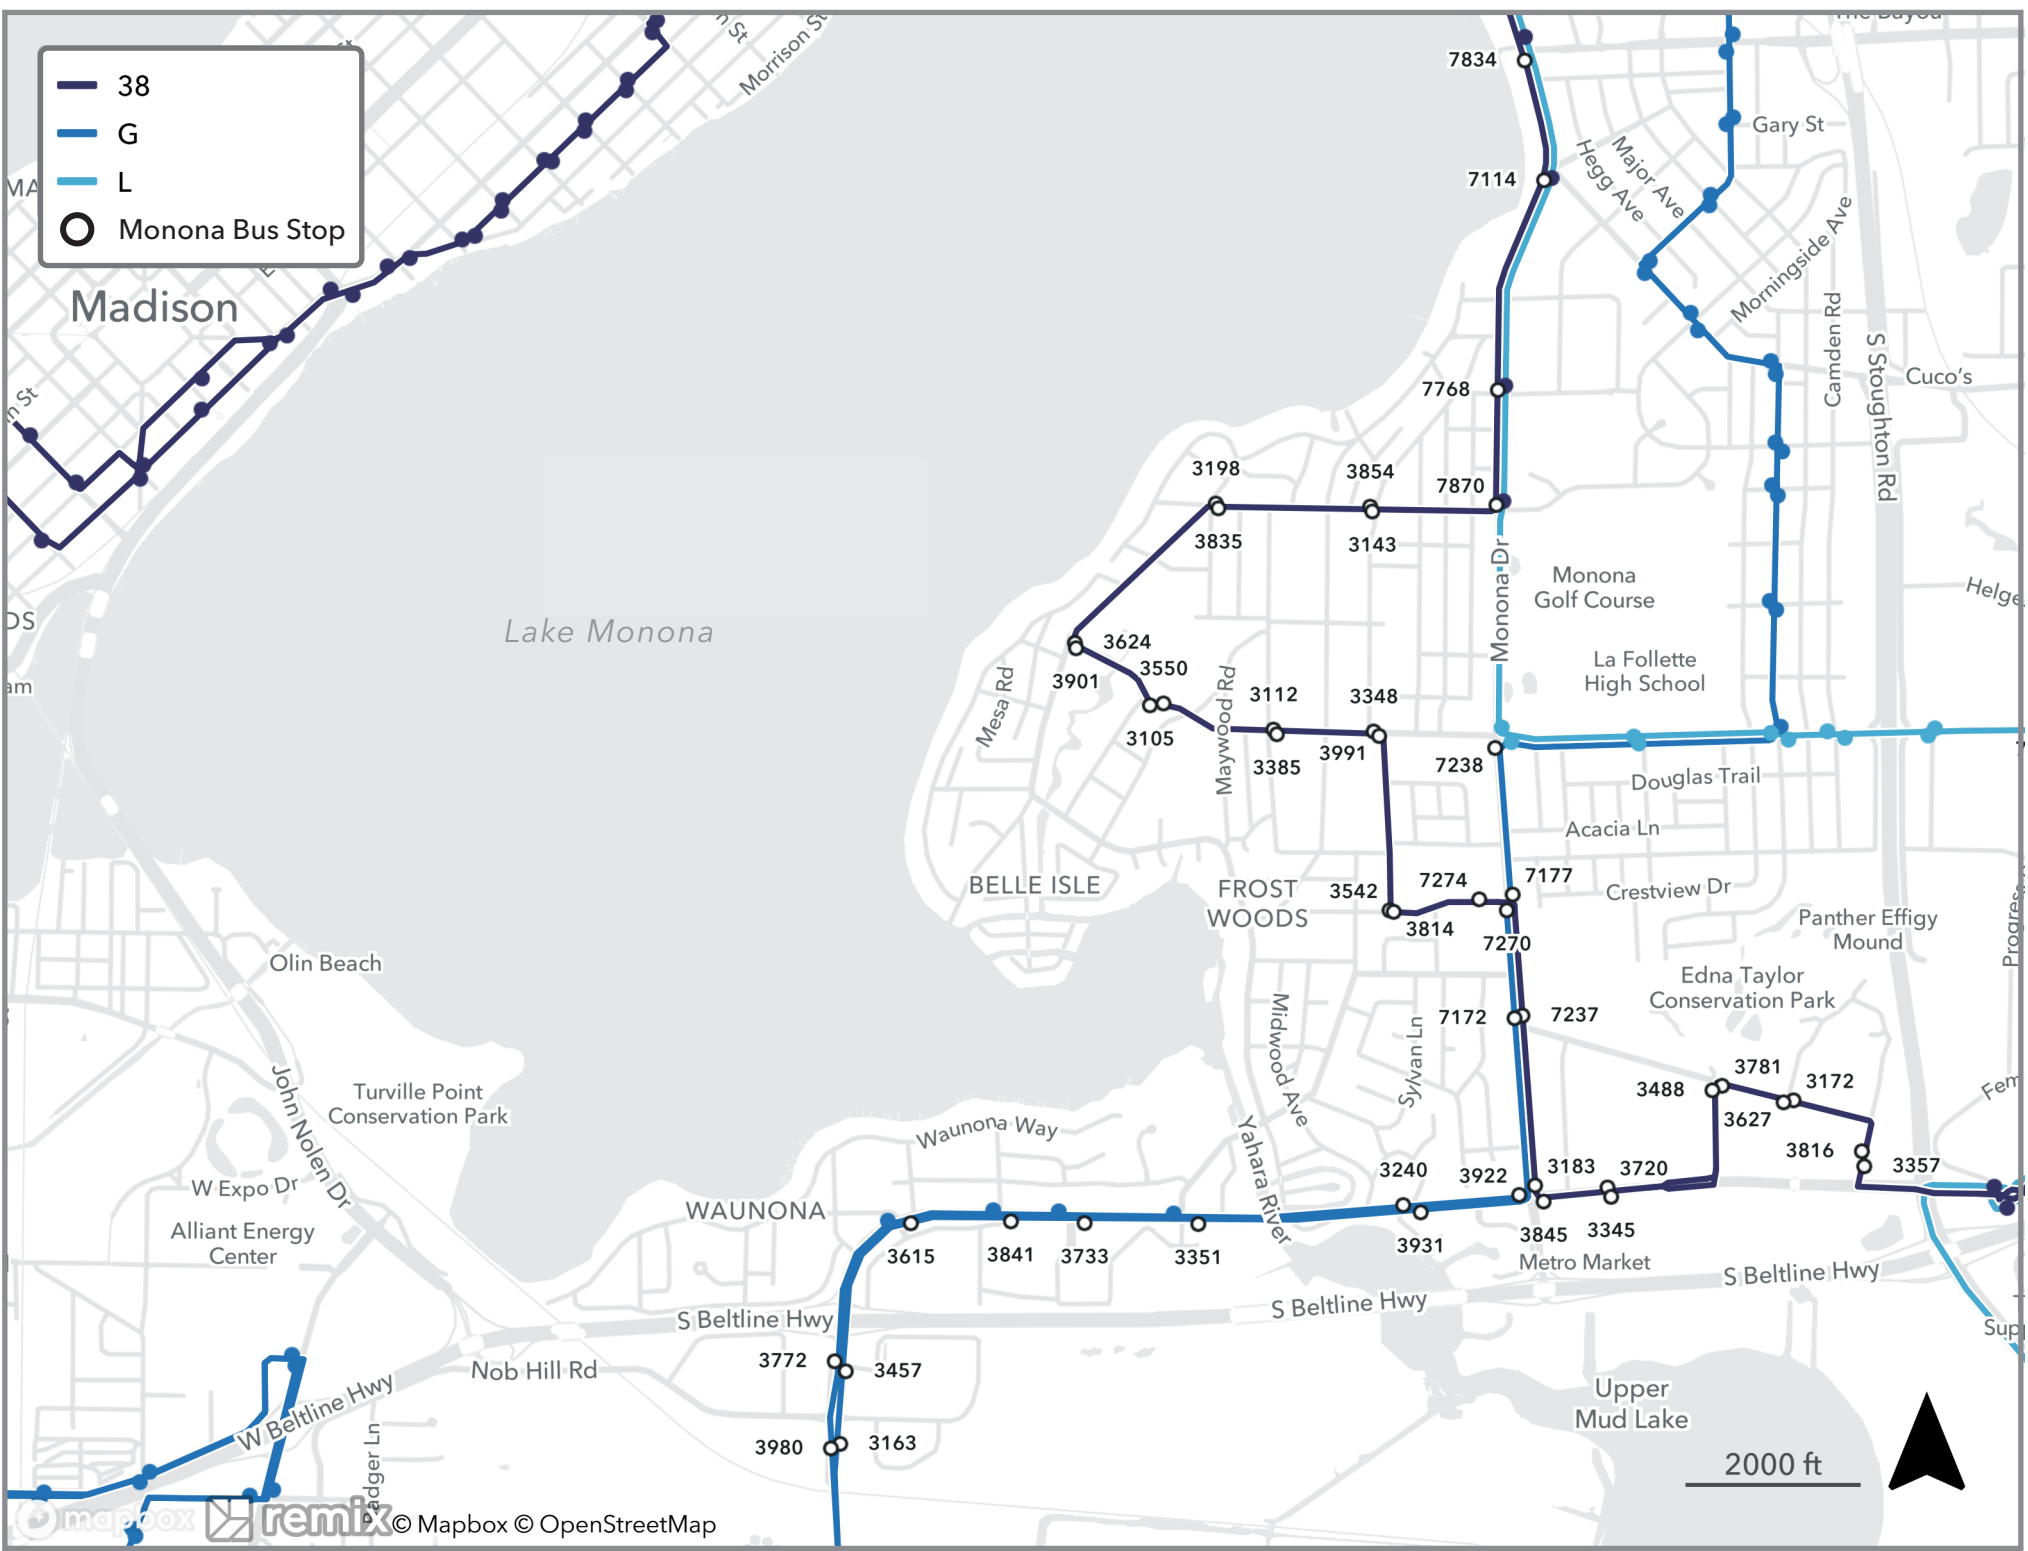

- 38
- G
- L
- Monona Bus Stop

- Route 38
- Route G
- Route L

- Bus Stop
- Accessible Bus Stop

- Route 38
- Route G
- Route L

- Bus Stop
- Accessible Bus Stop