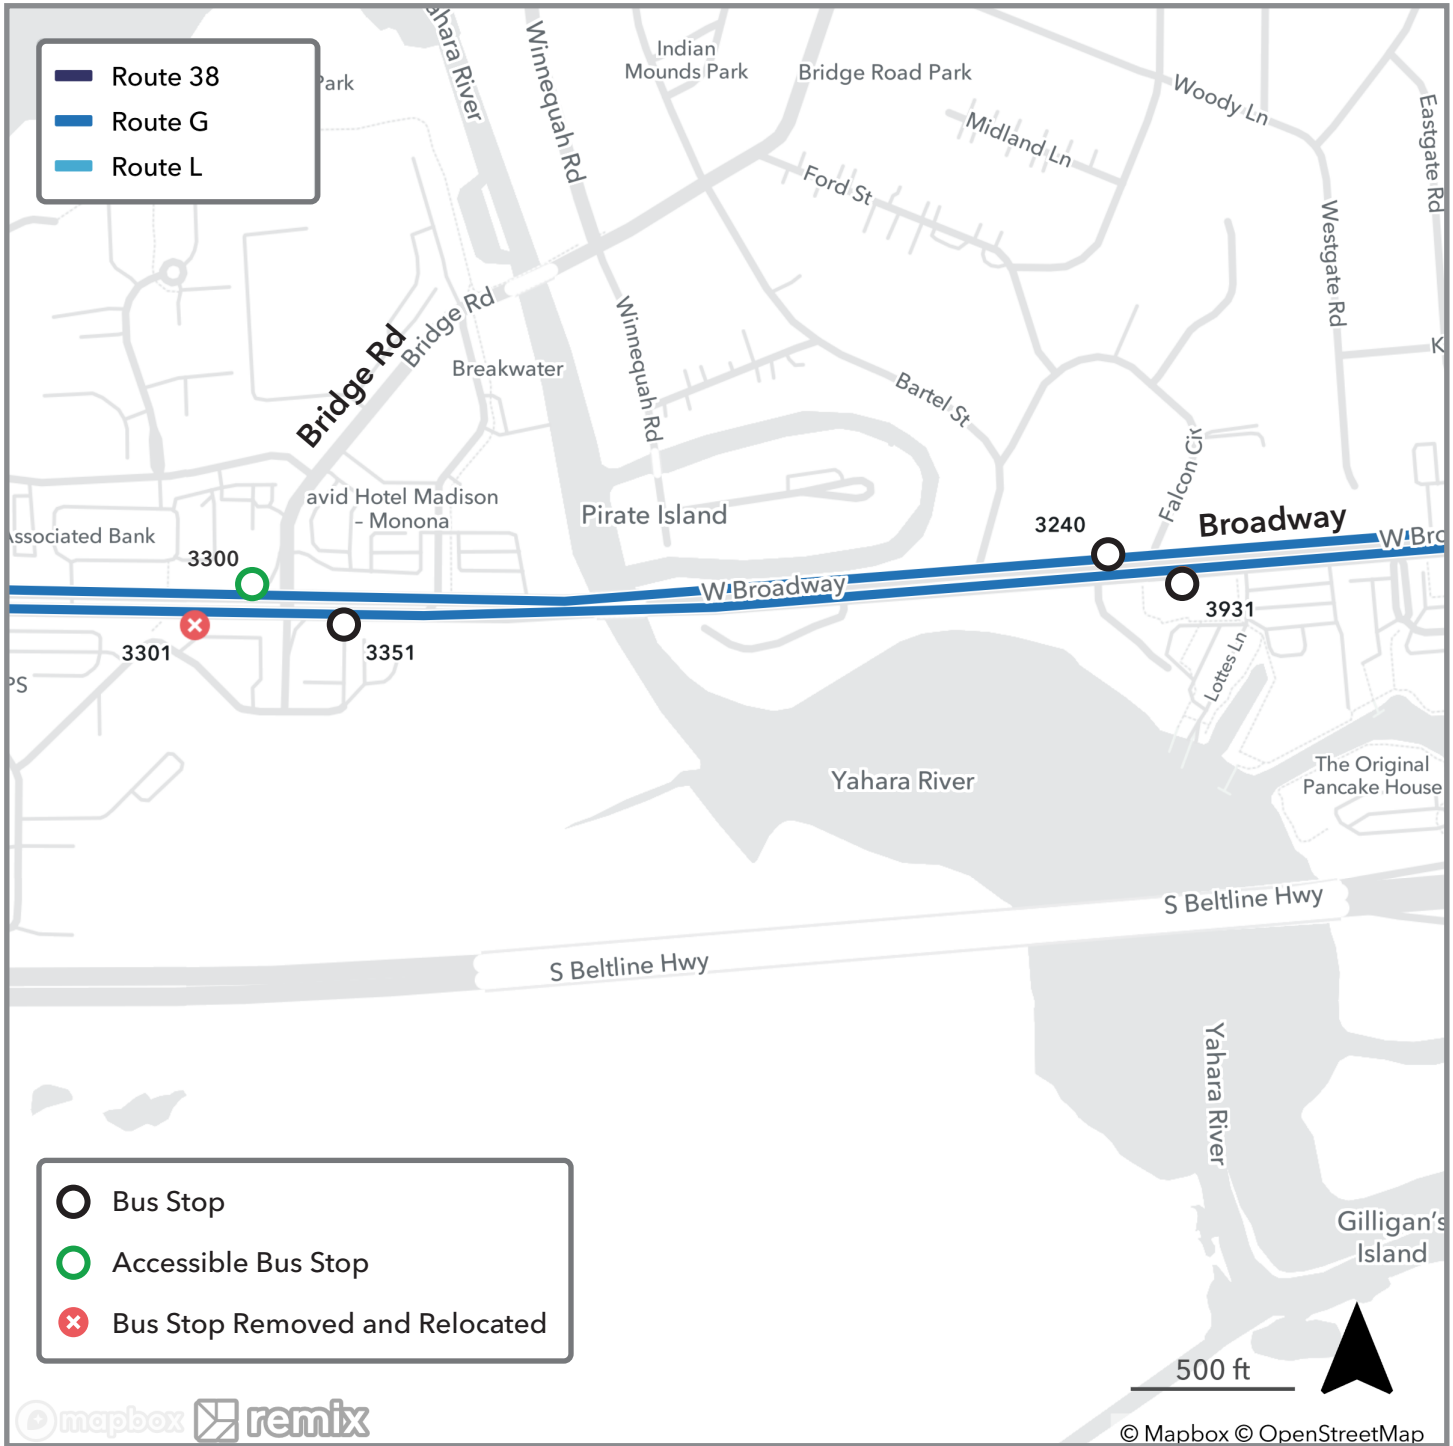

- 38
- G
- L
- Monona Bus Stop

- Route 38
- Route G
- Route L

- Bus Stop
- Accessible Bus Stop

- Route 38
- Route G
- Route L

- Bus Stop
- Accessible Bus Stop