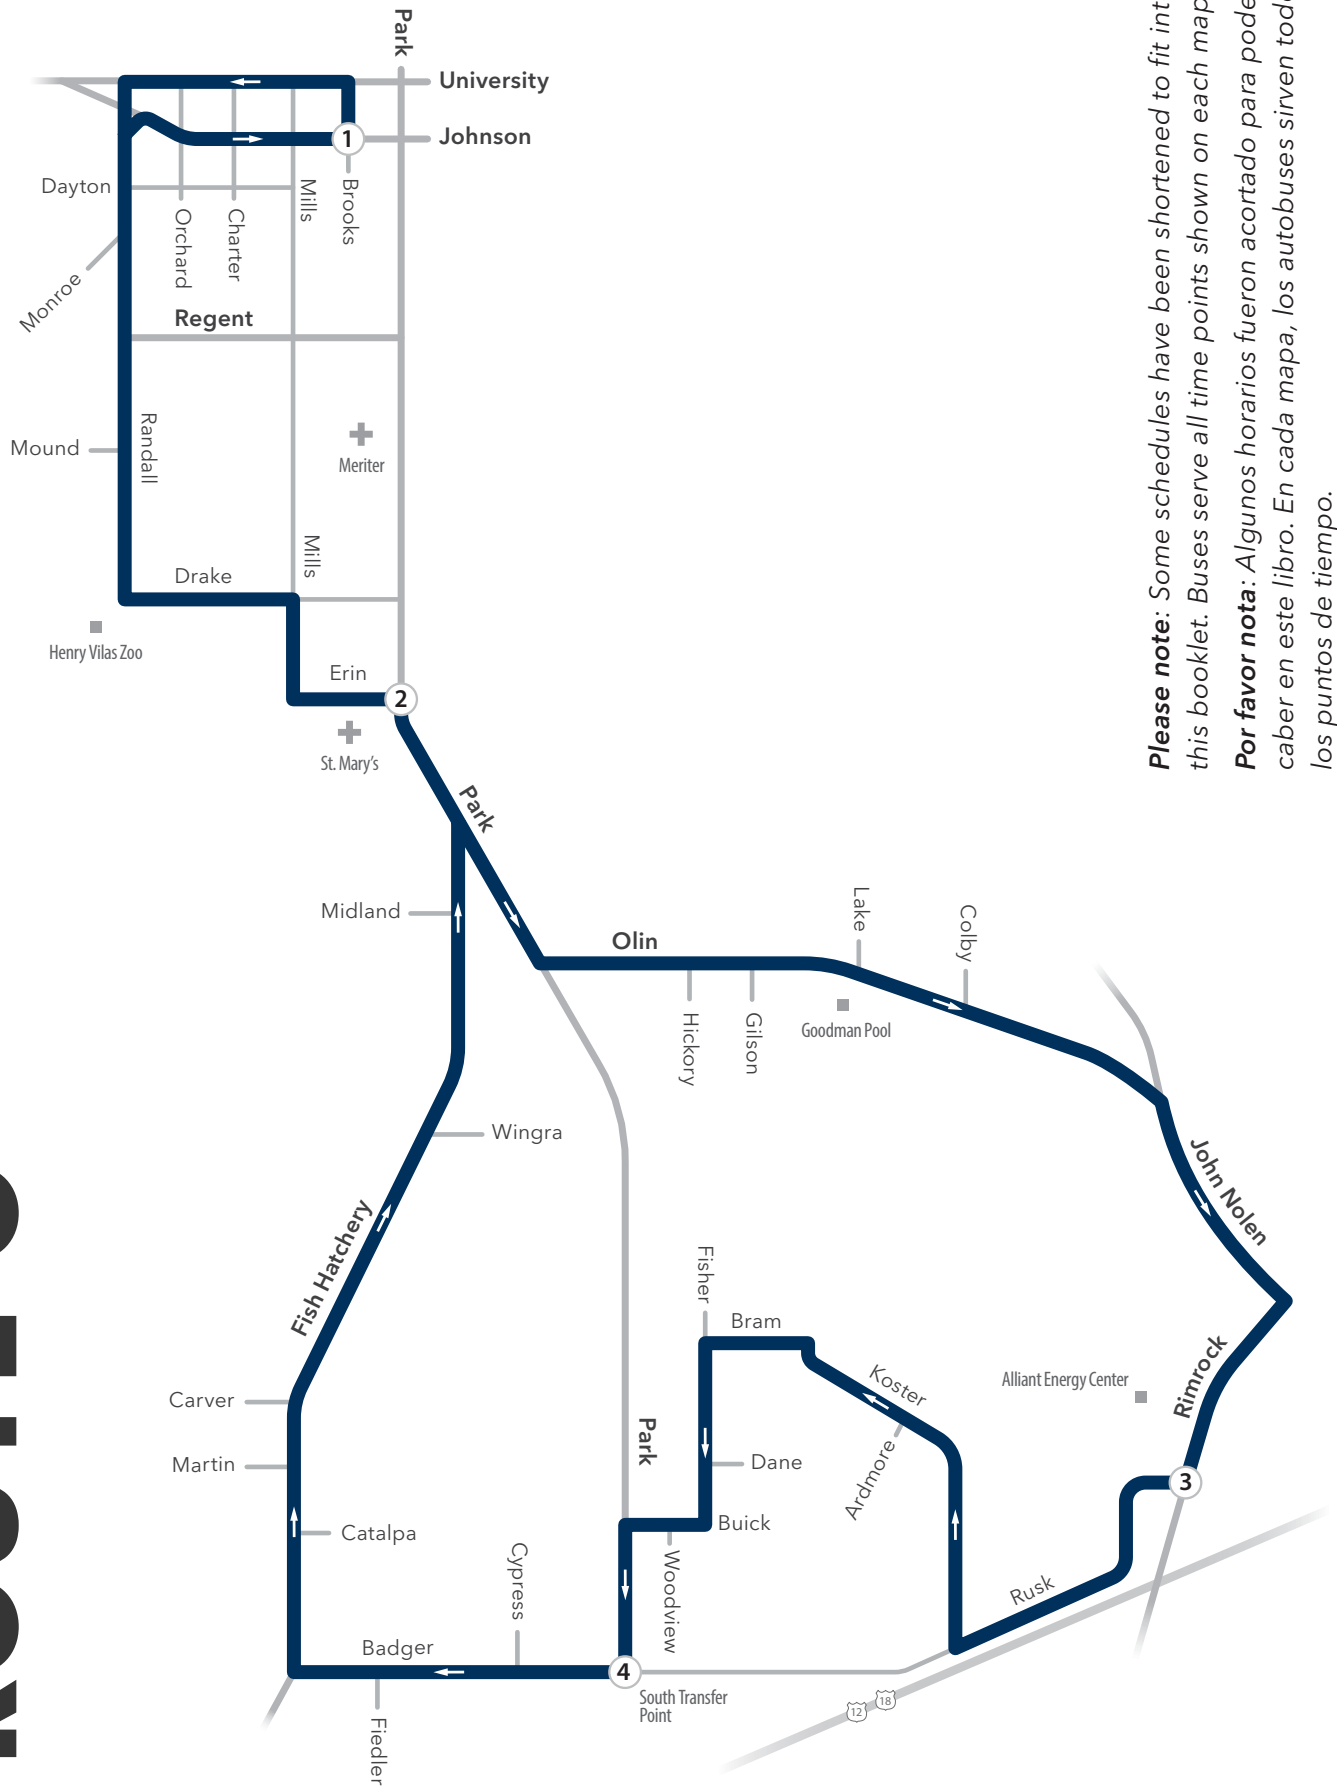

ROUTE O

Please note: Some schedules have been shortened to fit into this booklet. Buses serve all time points shown on each map.

Por favor nota: Algunos horarios fueron acortado para poder caber en este libro. En cada mapa, los autobuses sirven todos los puntos de tiempo.