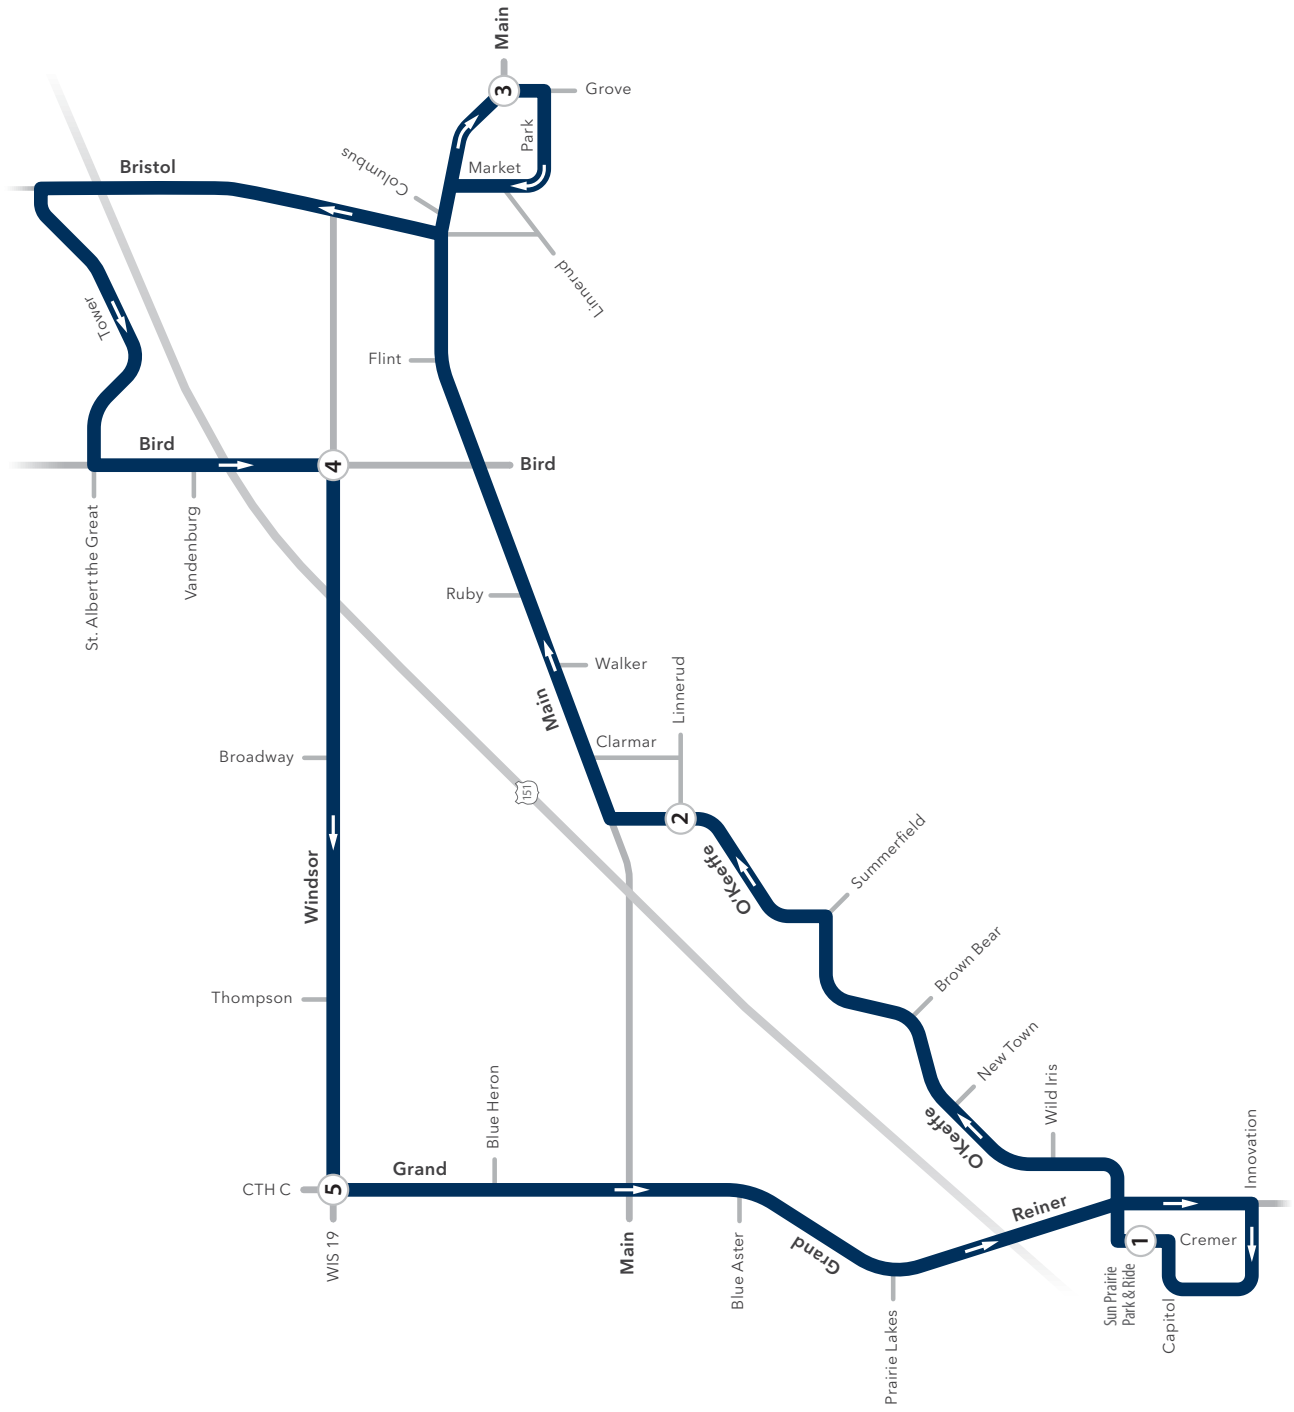

# ROUTES

# ROUTE S

## Weekday Loop

From Route	Sun Prairie Park and Ride	O'Keefe at Linnerud	Grove at Main	Windsor at Bird	Grand at Windsor	Sun Prairie Park and Ride	Becomes Route
	1	2	3	4	5	1	
GA	-	-	-	6:00	6:06	6:17	S
S	6:25	6:31	6:38	6:48	6:54	7:05	W
W	7:25	7:31	7:39	7:49	7:55	8:07	W
W	8:25	8:31	8:39	8:49	8:55	9:07	W
W	9:25	9:31	9:38	9:48	9:54	10:06	W
W	10:25	10:31	10:38	10:48	10:54	11:06	W
W	11:25	11:31	11:38	11:48	11:54	12:06	W
W	12:25	12:31	12:38	12:48	12:54	1:06	W
W	1:25	1:31	1:39	1:49	1:55	2:08	W
W	2:25	2:31	2:39	2:49	2:55	3:08	W
W	3:25	3:31	3:39	3:49	3:55	4:08	W
W	4:25	4:31	4:40	4:51	4:57	5:11	W
W	5:25	5:31	5:40	5:51	5:57	6:11	W
W	6:25	6:31	6:40	6:50	6:56	7:09	S
S	7:25	7:31	7:39	7:48	7:54	8:06	GA

# ROUTE S

Weekend Loop

From Route	Sun Prairie Park and Ride	O'Keefe at Linnerud	Grove at Main	Windsor at Bird	Grand at Windsor	Sun Prairie Park and Ride	Becomes Route
	①	②	③	④	⑤	①	
GA	-	-	-	6:05	6:11	6:24	S
S	6:35	6:40	6:46	6:55	7:01	7:14	S
S	7:25	7:30	7:36	7:45	7:51	8:04	S
S	8:25	8:30	8:36	8:45	8:52	9:05	S
S	9:25	9:30	9:36	9:45	9:52	10:05	S
S	10:25	10:30	10:36	10:45	10:52	11:05	S
S	11:25	11:30	11:37	11:46	11:53	12:06	S
S	12:25	12:30	12:37	12:46	12:53	1:06	S
S	1:25	1:30	1:37	1:46	1:53	2:06	S
S	2:25	2:30	2:37	2:46	2:53	3:06	S
S	3:25	3:30	3:37	3:46	3:53	4:06	S
S	4:25	4:30	4:37	4:46	4:53	5:06	S
S	5:25	5:30	5:36	5:45	5:52	6:05	S
S	6:25	6:30	6:36	6:45	6:52	7:05	S
S	7:25	7:30	7:36	7:45	7:52	8:05	GA