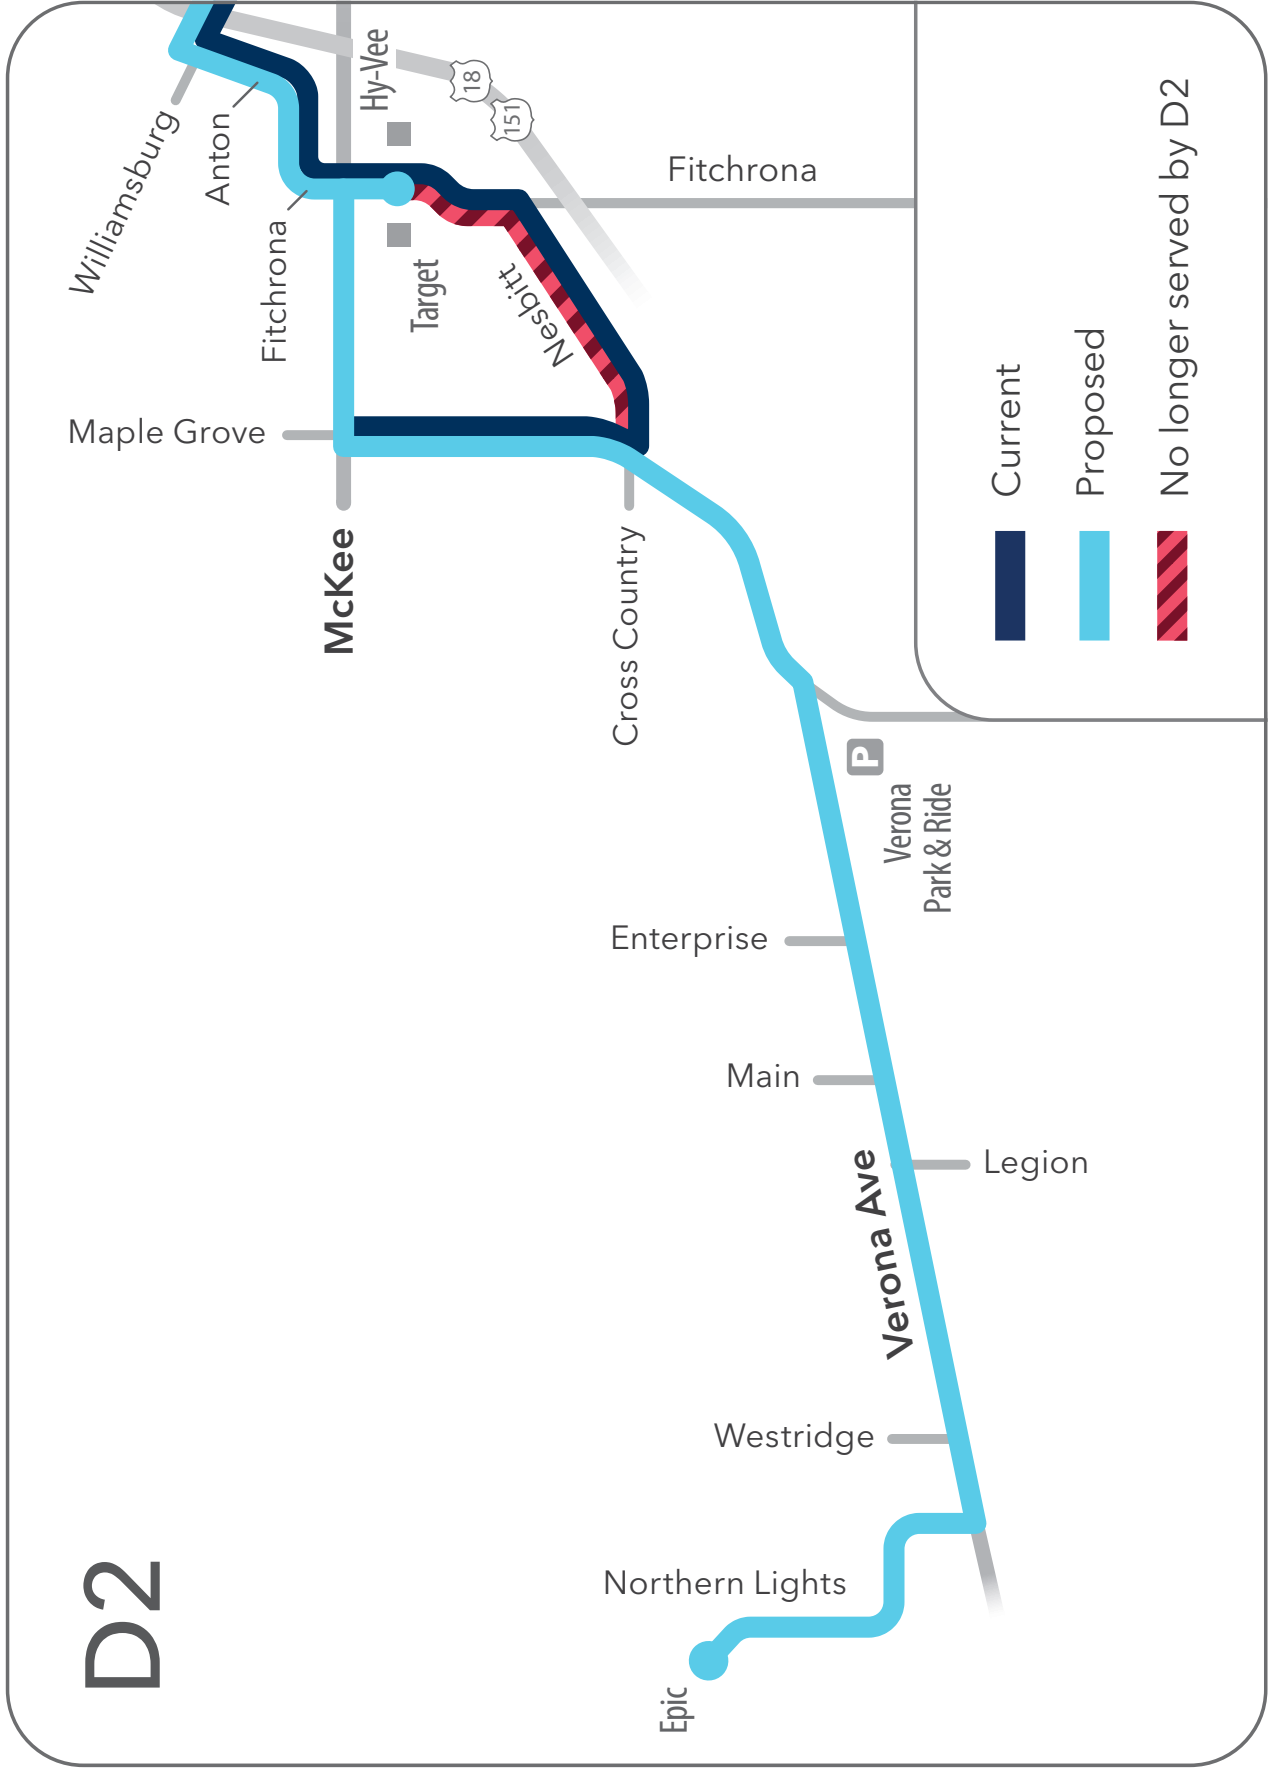

Route D2 Extension | Extensión de Ruta D2

Route 75 Schedule | Horario de Ruta 75

Highlighted trips will be removed.

Los viajes marcados estarán eliminados.

ROUTE 75

Weekday Eastbound

Epic // Pinckney & Main

From Route	Epic	Verona & Maple Grove Park N' Ride	McKee & Maple Grove	Fish Hatchery & Cadis	Fish Hatchery & Badger	Park & Erin	Pinckney & Main	To Route
	7	6	5	4	3	2	1	
75	6:40	6:49	6:55	7:04	-	-	-	75
55	6:50	6:59	7:05	7:14	7:19	7:24	7:34	75
75	7:10	7:19	7:25	7:34	-	-	-	75
55	7:20	7:29	7:35	7:44	7:49	7:54	8:04	75
75	7:40	7:49	7:55	8:04	-	-	-	75
55	7:50	7:59	8:05	8:14	8:19	8:24	8:34	GA
75	8:10	8:19	8:25	8:34	-	-	-	75
55	8:20	8:29	8:35	8:44	8:49	8:54	9:04	GA
75	8:40	8:49	8:55	9:04	9:09	9:14	9:24	GA
55	8:50	8:59	9:05	9:14	9:19	9:24	9:34	GA
75	9:15	9:24	9:30	9:39	9:44	9:49	9:59	GA
GA	4:45	4:54	5:00	5:09	5:14	5:19	5:29	75
75	4:55	5:04	5:10	5:19	-	-	-	75
55	5:05	5:14	5:20	5:29	5:34	5:39	5:49	GA
75	5:10	5:19	5:25	5:34	5:39	5:44	5:54	GA
55	5:20	5:29	5:35	5:44	5:49	5:54	6:04	GA
55	5:35	5:44	5:50	5:59	6:04	6:09	6:19	GA
75	6:00	6:09	6:15	6:24	6:29	6:34	6:44	GA
55	6:05	6:14	6:20	6:29	6:34	6:39	6:49	GA
55	6:35	6:44	6:50	6:59	7:04	7:09	7:19	GA

ROUTE 75

Weekday Westbound

Pinckney & Main // Epic

From Route	Pinckney & Main	Park & Erin	Fish Hatchery & Badger	Fish Hatchery & Cadis	Maple Grove & McKee	Verona & Maple Grove Park N' Ride	Epic	To Route
	1	2	3	4	5	6	7	
GA	5:52	6:02	6:06	6:10	6:20	6:25	6:35	75
GA	6:07	6:17	6:21	6:25	6:35	6:40	6:50	55
GA	6:22	6:32	6:36	6:40	6:50	6:55	7:05	75
GA	6:37	6:47	6:51	6:55	7:05	7:10	7:20	55
75	-	-	-	7:10	7:20	7:25	7:35	75
GA	7:07	7:17	7:21	7:25	7:35	7:40	7:50	55
75	-	-	-	7:40	7:50	7:55	8:05	75
GA	7:27	7:37	7:41	7:45	7:55	8:00	8:10	55
75	7:42	7:52	7:56	8:00	8:10	8:15	8:25	55
75	-	-	-	8:10	8:20	8:25	8:35	75
75	8:12	8:22	8:26	8:30	8:40	8:45	8:55	55
75	-	-	-	8:45	8:55	9:00	9:10	75
GA	3:27	3:37	3:41	3:45	3:55	4:00	4:10	55
GA	3:57	4:07	4:11	4:15	4:25	4:30	4:40	55
GA	4:07	4:17	4:21	4:25	4:35	4:40	4:50	75
GA	4:22	4:32	4:36	4:40	4:50	4:55	5:05	75
GA	4:27	4:37	4:41	4:45	4:55	5:00	5:10	55
GA	4:57	5:07	5:11	5:15	5:25	5:30	5:40	55
75	-	-	-	5:30	5:40	5:45	5:55	75
75	5:37	5:47	5:51	5:55	6:05	6:10	6:20	55