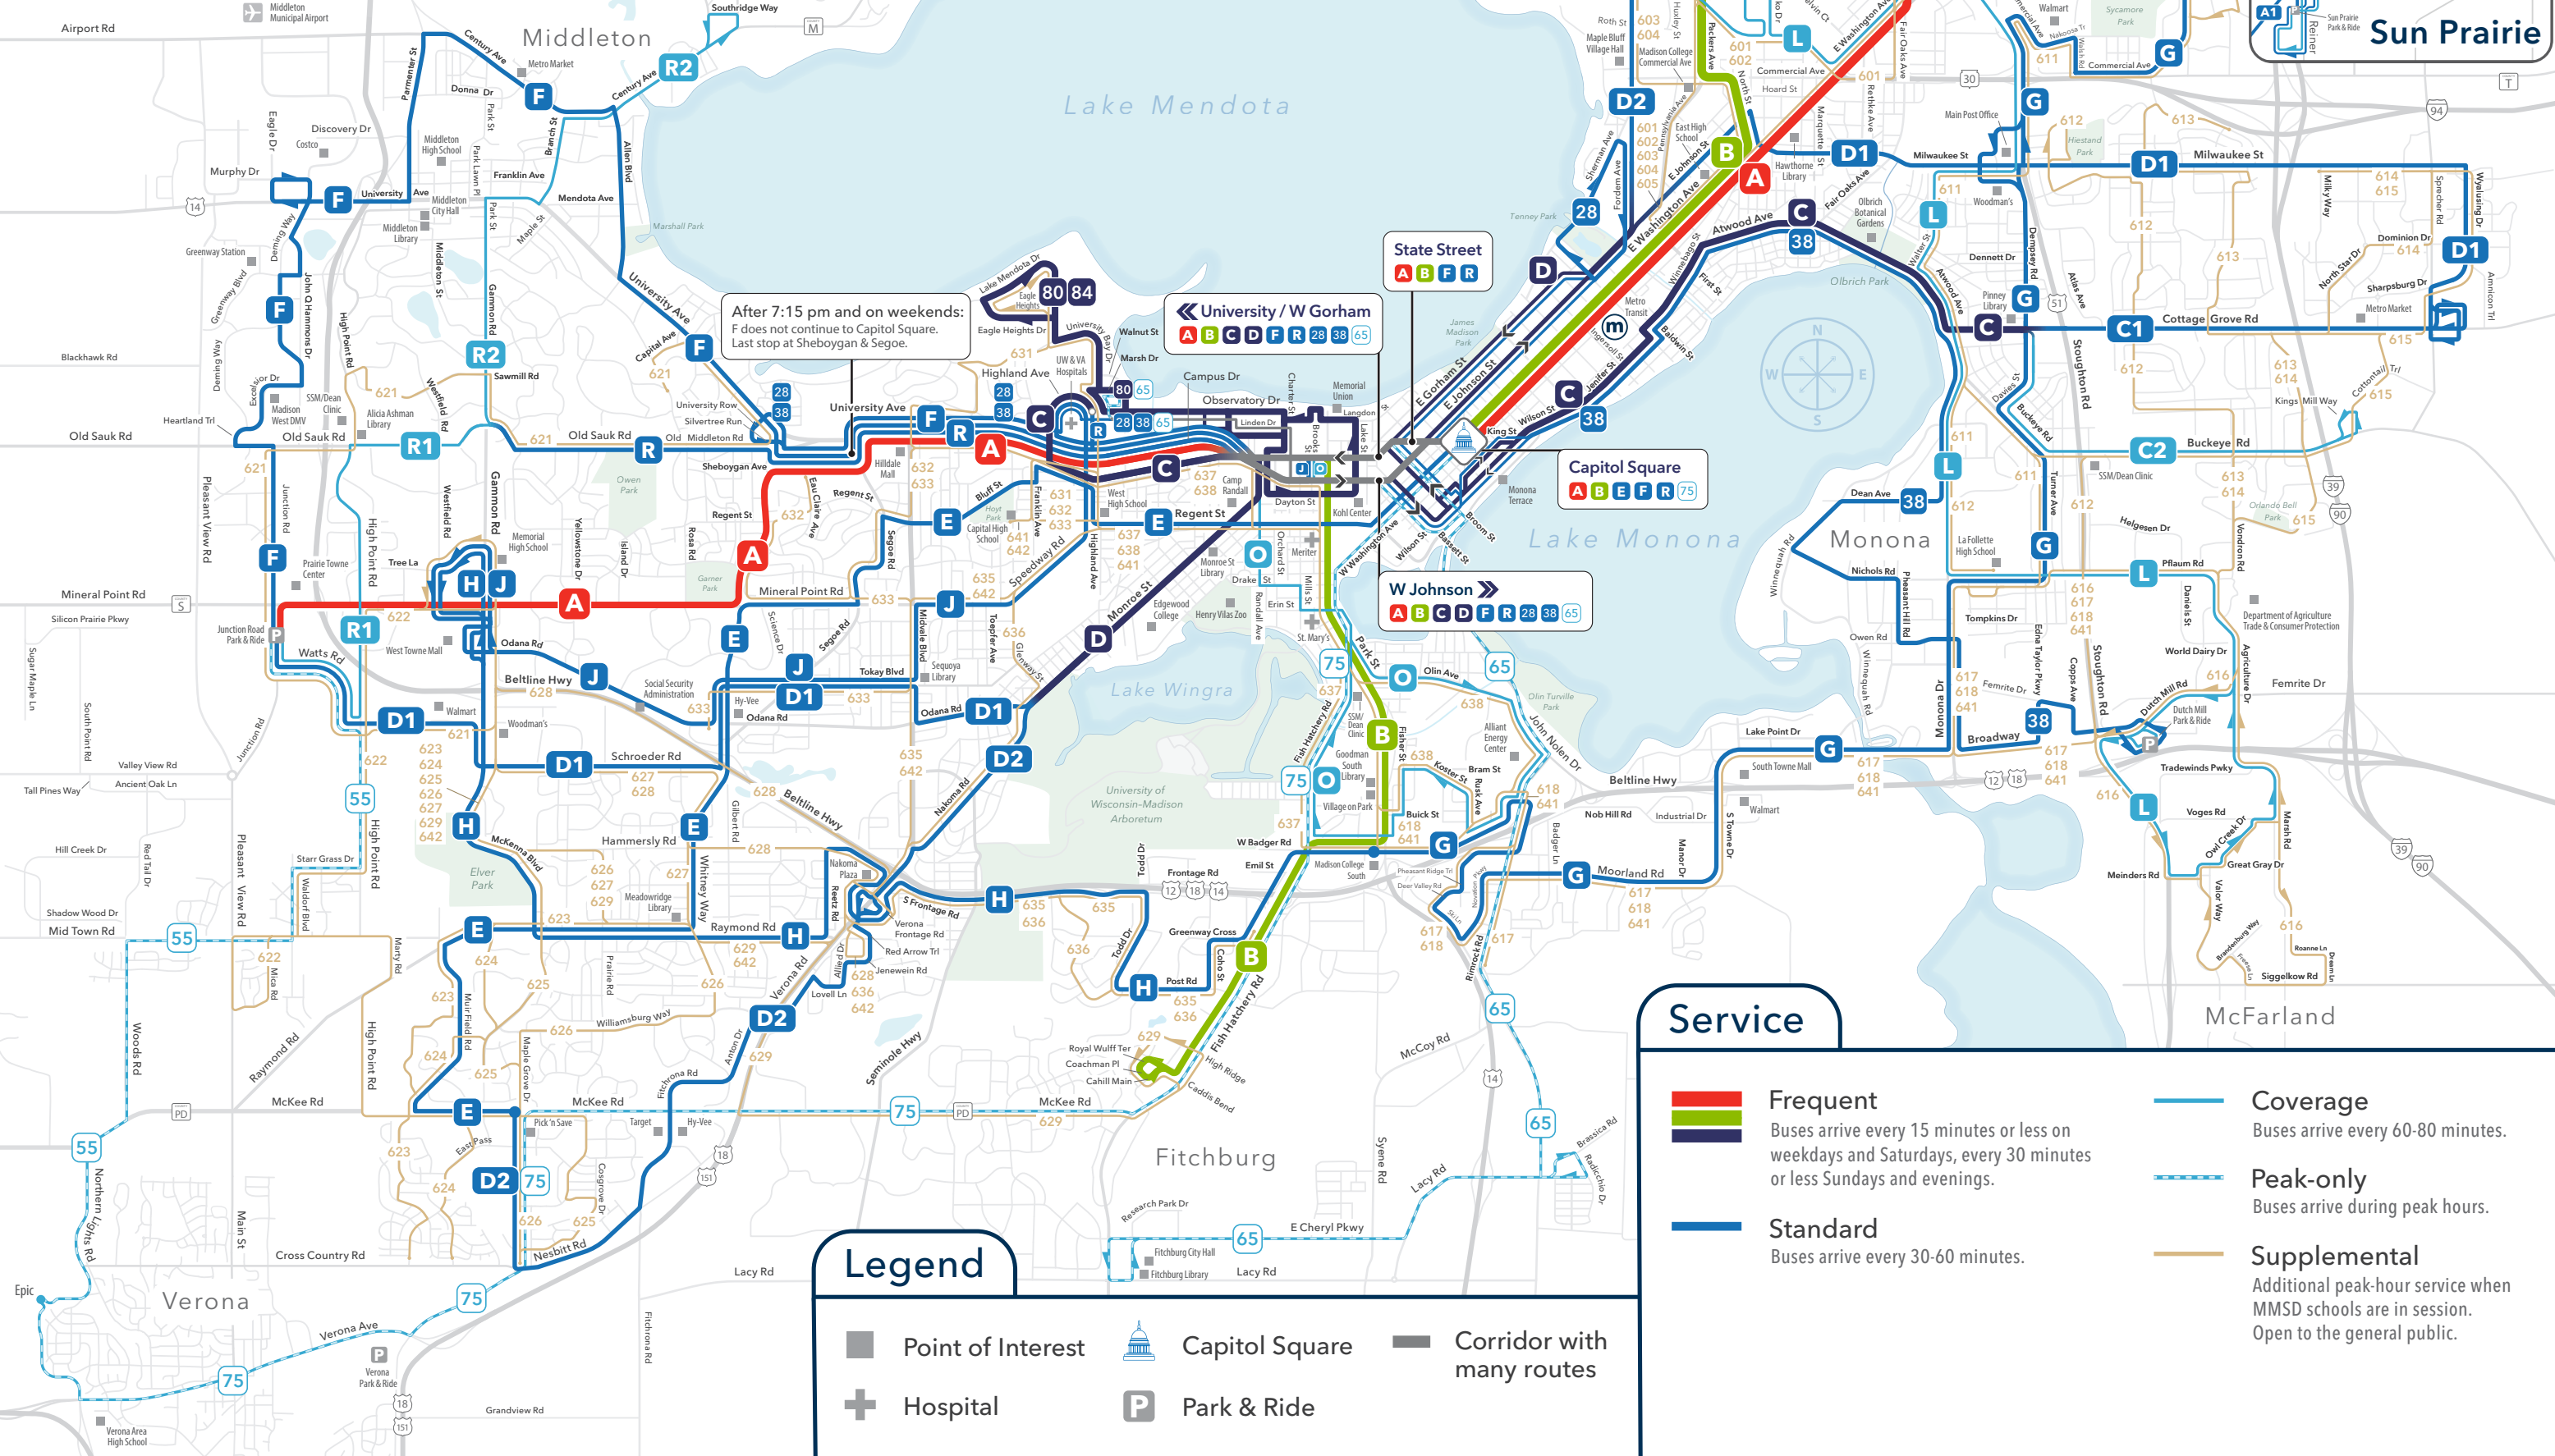

System Map

March 2025

After 7:15 pm and on weekends:
F does not continue to Capitol Square.
Last stop at Sheboygan & Segoe.

University / W Gorham
A B C D F R 28 38 65

Capitol Square
A B E F R 75

W Johnson
A B C D F R 28 38 65

Service

- █ **Frequent**
Buses arrive every 15 minutes or less on weekdays and Saturdays, every 30 minutes or less Sundays and evenings.
- █ **Coverage**
Buses arrive every 60-80 minutes.
- █ **Standard**
Buses arrive every 30-60 minutes.
- █ **Peak-only**
Buses arrive during peak hours.
- █ **Supplemental**
Additional peak-hour service when MMSD schools are in session. Open to the general public.

Legend

- Point of Interest
- Capitol Square
- Corridor with many routes
- + Hospital
- P Park & Ride