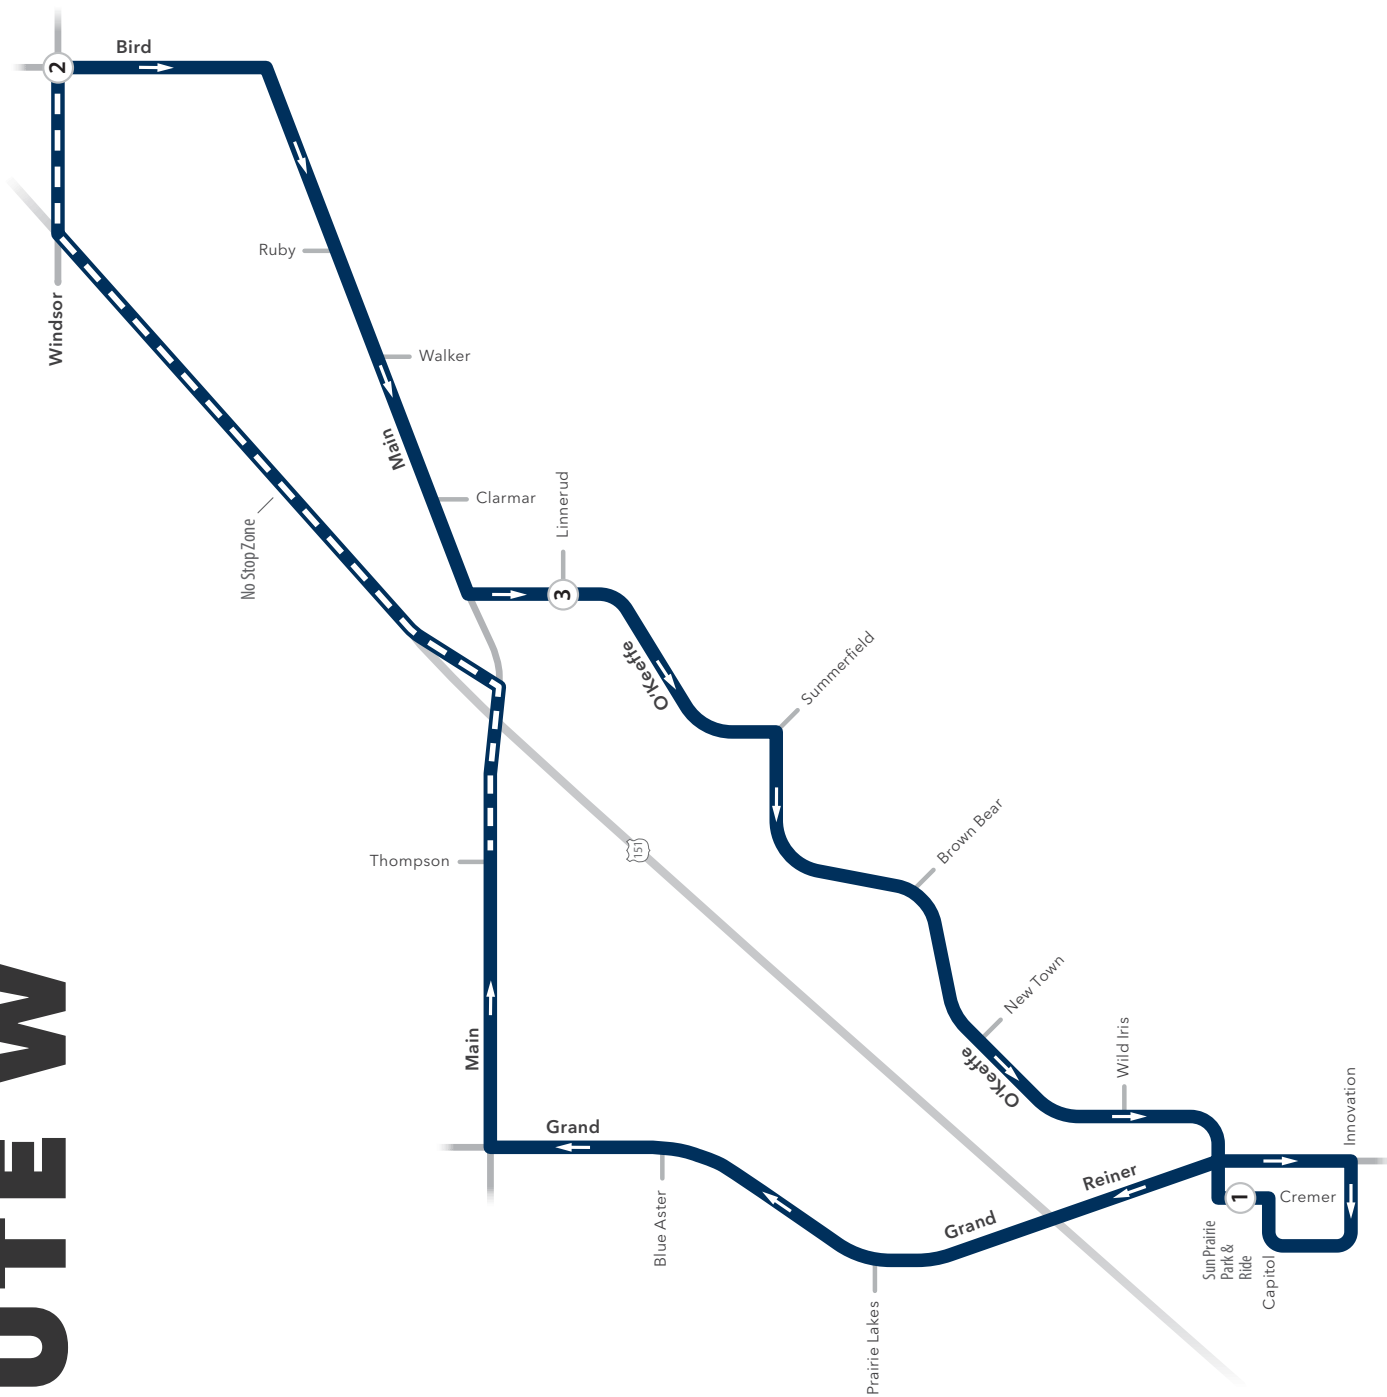

# ROUTE W

## ROUTE W - WEEKDAY LOOP

Sun Prairie Park and Ride	Windsor at Bird	O'Keeffe at Linnerud	Sun Prairie Park and Ride
1	2	3	1
6:20	6:29	6:35	6:44
6:50	6:59	7:05	7:14
7:20	7:29	7:35	7:44
7:50	7:59	8:05	8:14
8:20	8:29	8:35	8:44
8:50	8:59	9:05	9:14
9:20	9:29	9:35	9:44
9:50	9:59	10:05	10:14
10:20	10:29	10:35	10:44
10:50	10:59	11:05	11:14
11:20	11:29	11:35	11:44
11:50	11:59	12:05	12:14
12:20	12:29	12:35	12:44
12:50	12:59	1:05	1:14
1:20	1:29	1:35	1:44
1:50	1:59	2:05	2:14
2:20	2:29	2:35	2:44
2:50	2:59	3:05	3:14
3:20	3:29	3:35	3:44
3:50	3:59	4:05	4:14
4:20	4:30	4:36	4:45
4:50	5:00	5:06	5:15
5:20	5:30	5:36	5:45
5:50	6:00	6:06	6:15
6:20	6:29	6:35	6:44
6:50	6:59	7:05	7:14