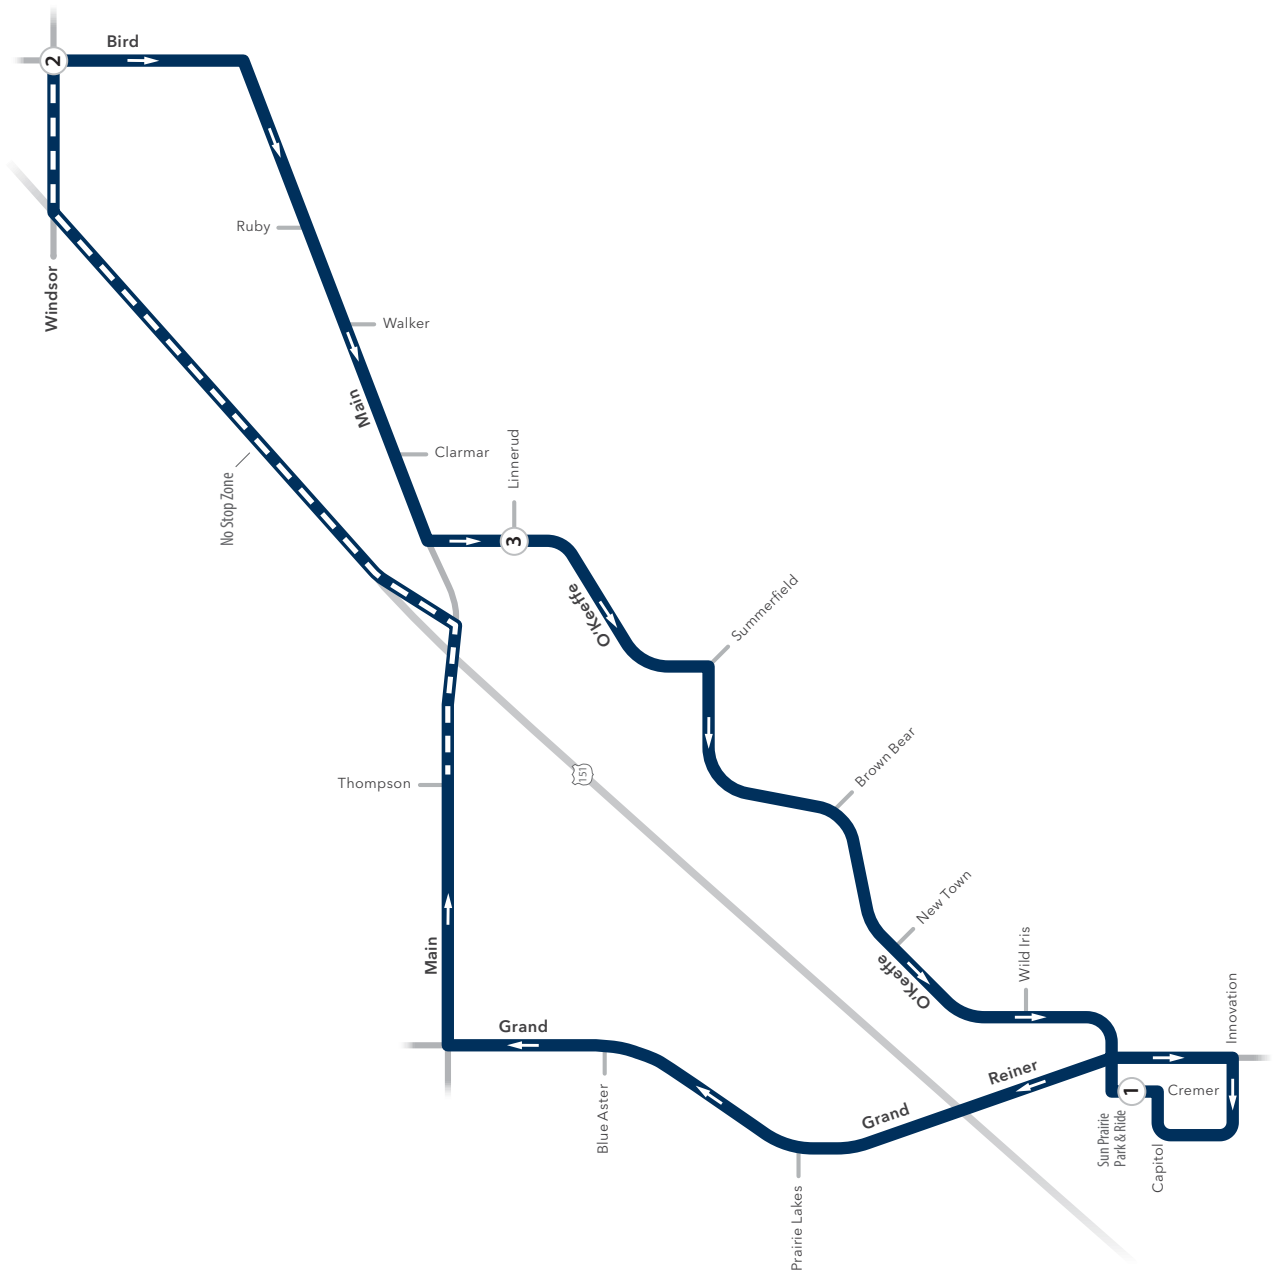

ROUTE W

ROUTE W

Weekday Loop

From Route	Sun Prairie Park and Ride	Windsor at Bird	O'Keefe at Linnerud	Sun Prairie Park and Ride	Becomes Route
	①	②	③	①	
GA	6:20	6:29	6:35	6:44	W
W	6:50	6:59	7:05	7:14	S
S	7:20	7:29	7:35	7:44	W
W	7:50	7:59	8:05	8:14	S
S	8:20	8:29	8:35	8:44	W
W	8:50	8:59	9:05	9:14	S
S	9:20	9:29	9:35	9:44	W
W	9:50	9:59	10:05	10:14	S
S	10:20	10:29	10:35	10:44	W
W	10:50	10:59	11:05	11:14	S
S	11:20	11:29	11:35	11:44	W
W	11:50	11:59	12:05	12:14	S
S	12:20	12:29	12:35	12:44	W
W	12:50	12:59	1:05	1:14	S
S	1:20	1:29	1:35	1:44	W
W	1:50	1:59	2:05	2:14	S
S	2:20	2:29	2:35	2:44	W
W	2:50	2:59	3:05	3:14	S
S	3:20	3:29	3:35	3:44	W
W	3:50	3:59	4:05	4:14	S
S	4:20	4:30	4:36	4:45	W
W	4:50	5:00	5:06	5:15	S
S	5:20	5:30	5:36	5:45	W
W	5:50	6:00	6:06	6:15	S
S	6:20	6:29	6:35	6:44	W
W	6:50	6:59	7:05	7:14	GA