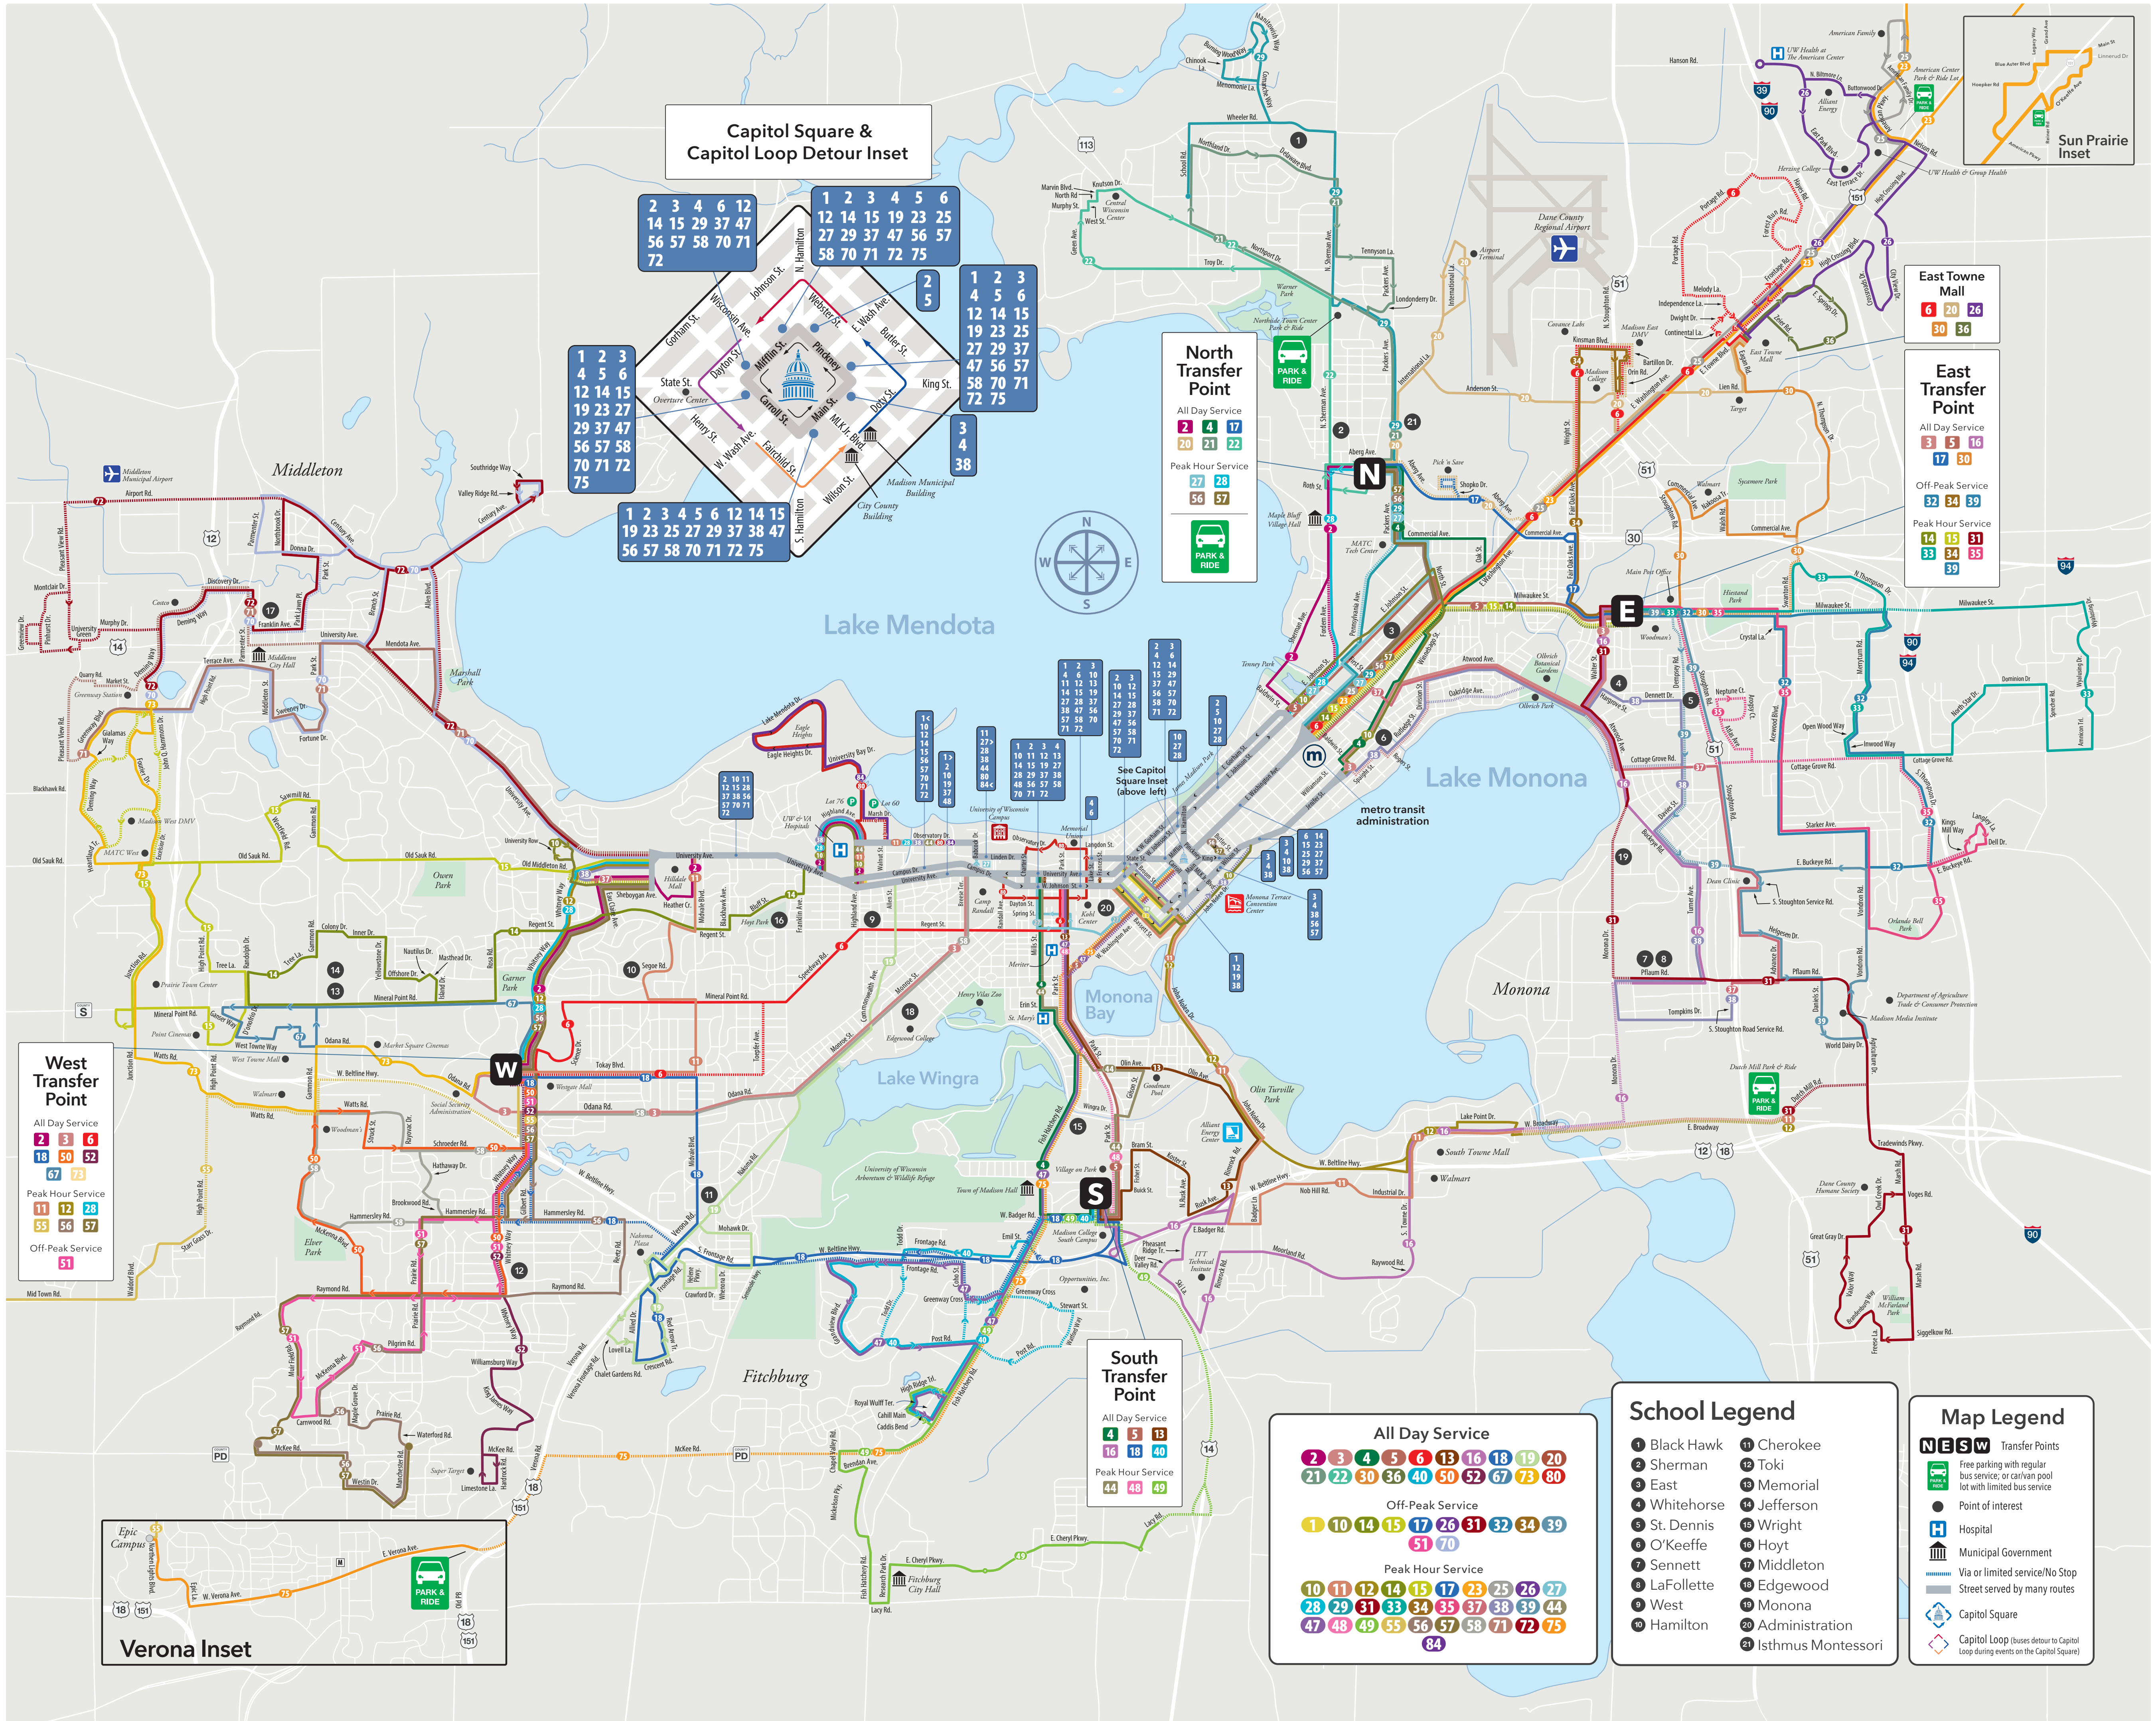

Weekday Service

(608) 266-4466
mymetrobus@cityofmadison.com
mymetrobus.com

Capitol Square & Capitol Loop Detour Inset

2 3 4 6 12 14 15 29 37 47 56 57 58 70 71 72	1 2 3 4 5 6 12 14 15 19 23 25 27 29 37 47 56 57 58 70 71 72 75	1 2 3 4 5 6 12 14 15 19 23 25 27 29 37 47 56 57 58 70 71 72 75	2 5	1 2 3 4 5 6 12 14 15 19 23 25 27 29 37 47 56 57 58 70 71 72 75	3 4 38

North Transfer Point

All Day Service
2 4 17
20 21 22

Peak Hour Service
27 28
56 57

PARK & RIDE

East Towne Mall

6 20 26
30 36

East Transfer Point

All Day Service
3 5 16
17 30

Off-Peak Service
32 34 39

Peak Hour Service
14 15 31
33 34 35
39

West Transfer Point

All Day Service
2 3 6
18 50 52
67 73

Peak Hour Service
11 12 28
55 56 57

Off-Peak Service
51

South Transfer Point

All Day Service
4 5 18
16 18 40

Peak Hour Service
44 48 49

All Day Service

2 3 4 5 6 13 16 18 19 20
21 22 30 36 40 50 52 67 73 80

Off-Peak Service

1 10 14 15 17 26 31 32 34 39
51 70

Peak Hour Service

10 11 12 14 15 17 23 25 26 27
28 29 31 33 34 35 37 38 39 44
47 48 49 55 56 57 58 71 72 75
84

School Legend

1 Black Hawk	11 Cherokee
2 Sherman	12 Toki
3 East	13 Memorial
4 Whitehorse	14 Jefferson
5 St. Dennis	15 Wright
6 O'Keefe	16 Hoyt
7 Sennett	17 Middleton
8 LaFollette	18 Edgewood
9 West	19 Monona
10 Hamilton	20 Administration
	21 Isthmus Montessori

Map Legend

N E S W Transfer Points

- Free parking with regular bus service, or car/van pool lot with limited bus service
- Point of interest
- Hospital
- Municipal Government
- Via or limited service/No Stop
- Street served by many routes
- Capitol Square
- Capitol Loop (uses detour to Capitol Loop during events on the Capitol Square)

Verona Inset

18 151

W Verona Ave

E Verona Ave

PARK & RIDE