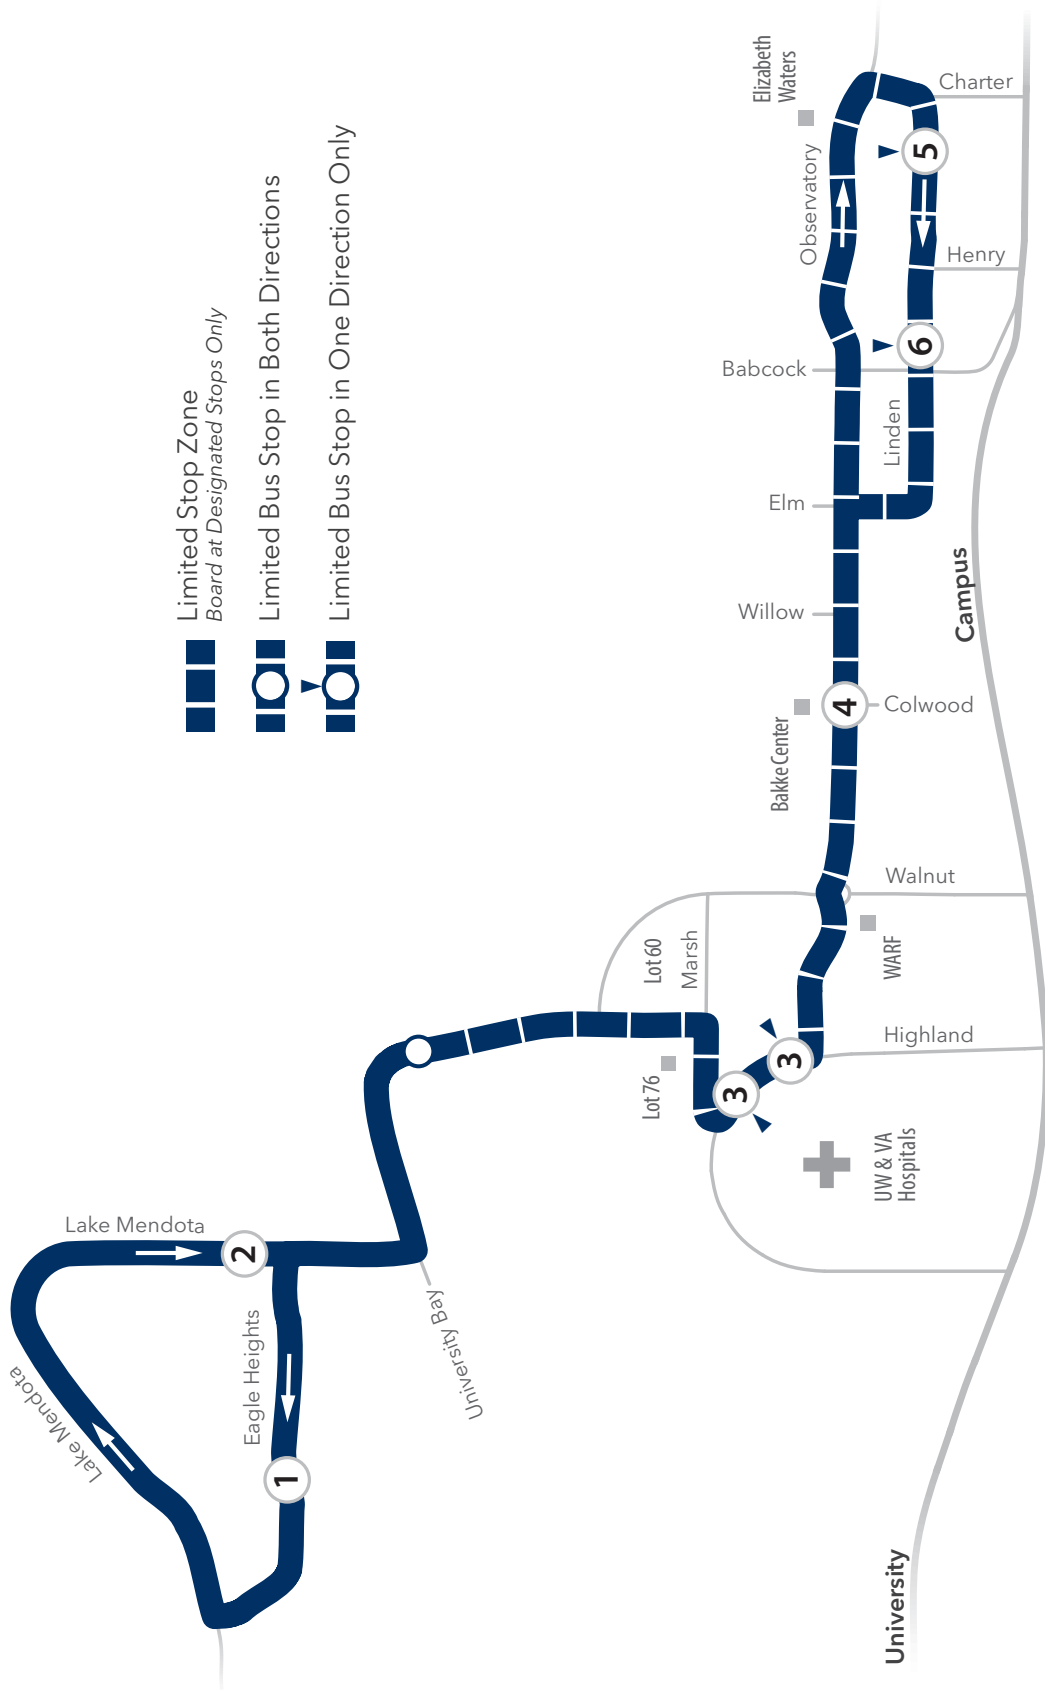

# ROUTE 84

 Limited Stop Zone  
Board at Designated Stops Only

 Limited Bus Stop in Both Directions

 Limited Bus Stop in One Direction Only