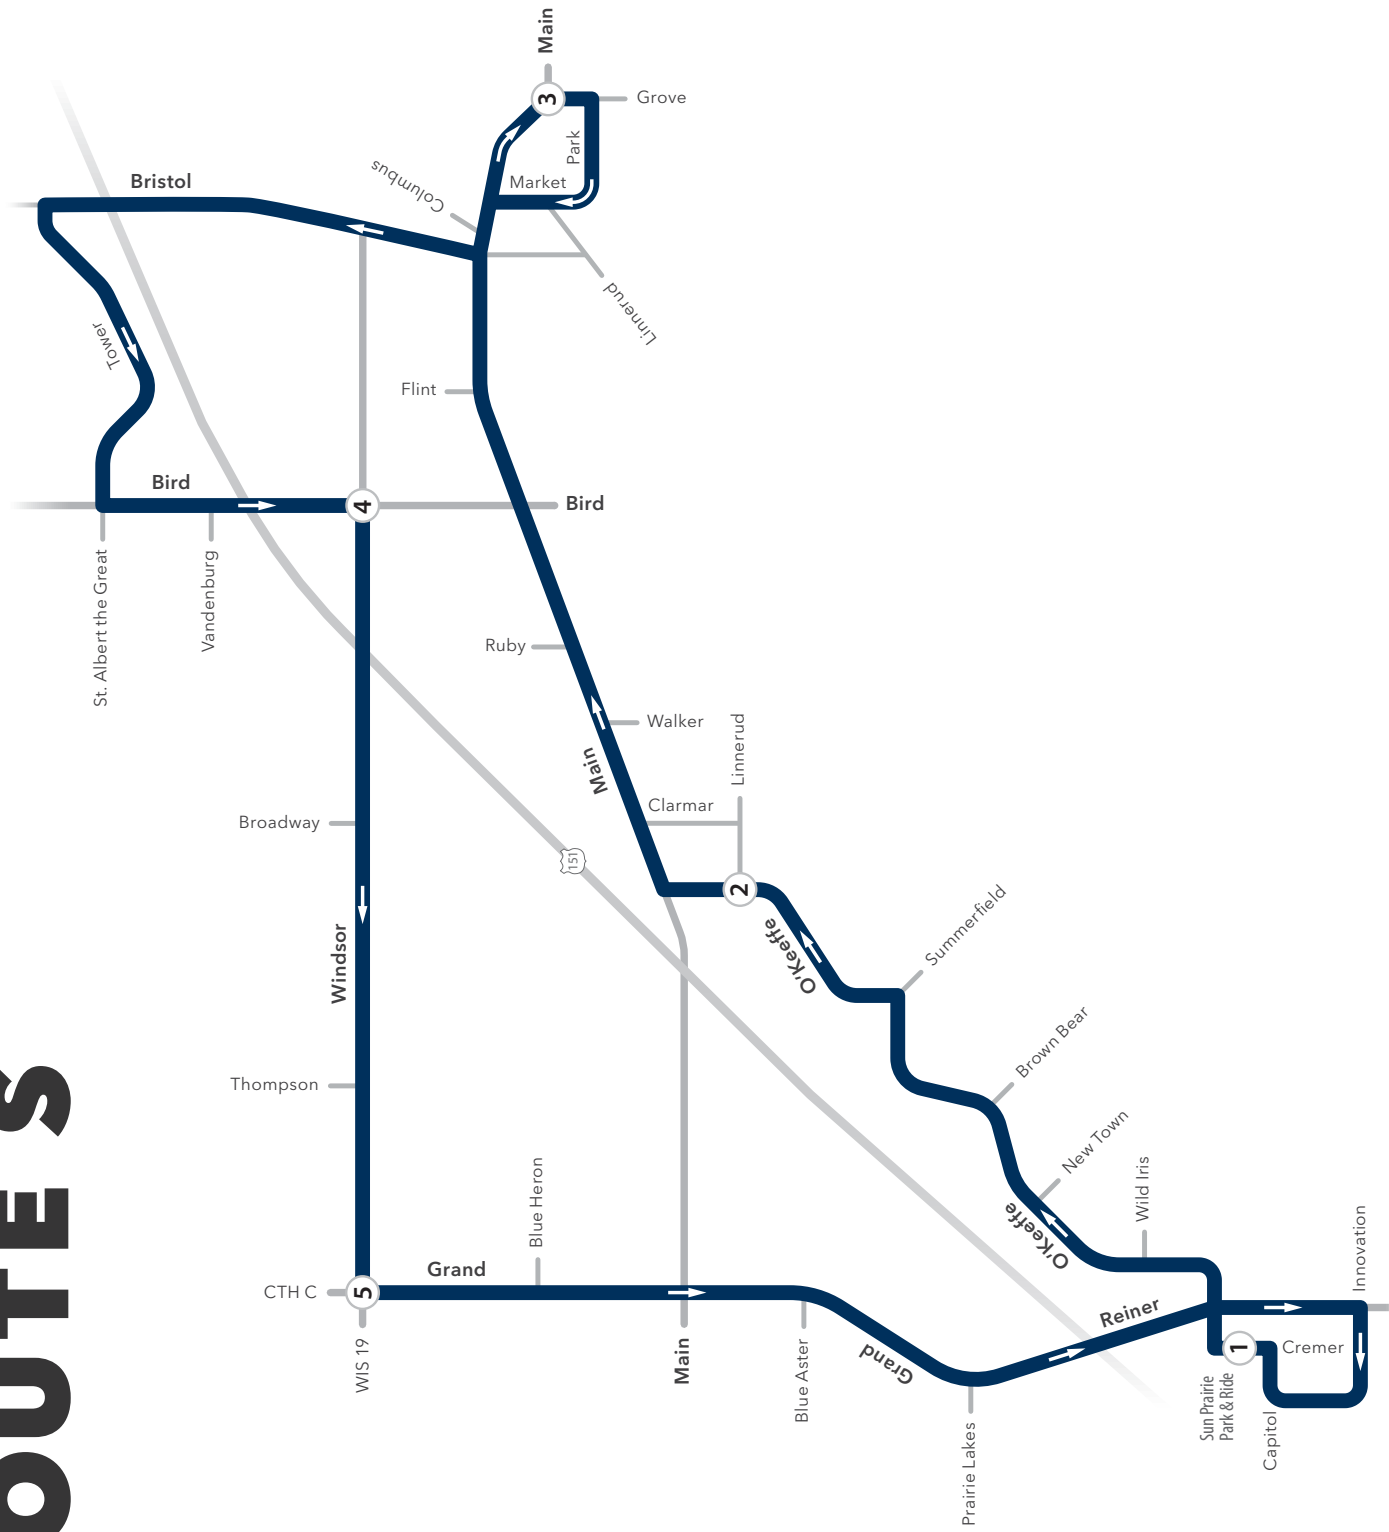

ROUTES

ROUTE S - WEEKDAY LOOP

Sun Prairie Park and Ride	O'Keeffe at Linnerud	Grove at Main	Windsor at Bird	Grand at Windsor	Sun Prairie Park and Ride
1	2	3	4	5	1
			6:00	6:06	6:17
6:25	6:31	6:38	6:48	6:54	7:05
7:25	7:31	7:39	7:49	7:55	8:07
8:25	8:31	8:39	8:49	8:55	9:07
9:25	9:31	9:38	9:48	9:54	10:06
10:25	10:31	10:38	10:48	10:54	11:06
11:25	11:31	11:38	11:48	11:54	12:06
12:25	12:31	12:38	12:48	12:54	1:06
1:25	1:31	1:39	1:49	1:55	2:08
2:25	2:31	2:39	2:49	2:55	3:08
3:25	3:31	3:39	3:49	3:55	4:08
4:25	4:31	4:40	4:51	4:57	5:11
5:25	5:31	5:40	5:51	5:57	6:11
6:25	6:31	6:40	6:50	6:56	7:09
7:25	7:31	7:39	7:48	7:54	8:06

ROUTE S - SATURDAY/ SUNDAY LOOP

Sun Prairie Park and Ride	O'Keeffe at Linnerud	Grove at Main	Windsor at Bird	Grand at Windsor	Sun Prairie Park and Ride
1	2	3	4	5	1
			6:05	6:11	6:24
6:35	6:40	6:46	6:55	7:01	7:14
7:25	7:30	7:36	7:45	7:51	8:04
8:25	8:30	8:36	8:45	8:52	9:05
9:25	9:30	9:36	9:45	9:52	10:05
10:25	10:30	10:36	10:45	10:52	11:05
11:25	11:30	11:37	11:46	11:53	12:06
12:25	12:30	12:37	12:46	12:53	1:06
1:25	1:30	1:37	1:46	1:53	2:06
2:25	2:30	2:37	2:46	2:53	3:06
3:25	3:30	3:37	3:46	3:53	4:06
4:25	4:30	4:37	4:46	4:53	5:06
5:25	5:30	5:36	5:45	5:52	6:05
6:25	6:30	6:36	6:45	6:52	7:05
7:25	7:30	7:36	7:45	7:52	8:05