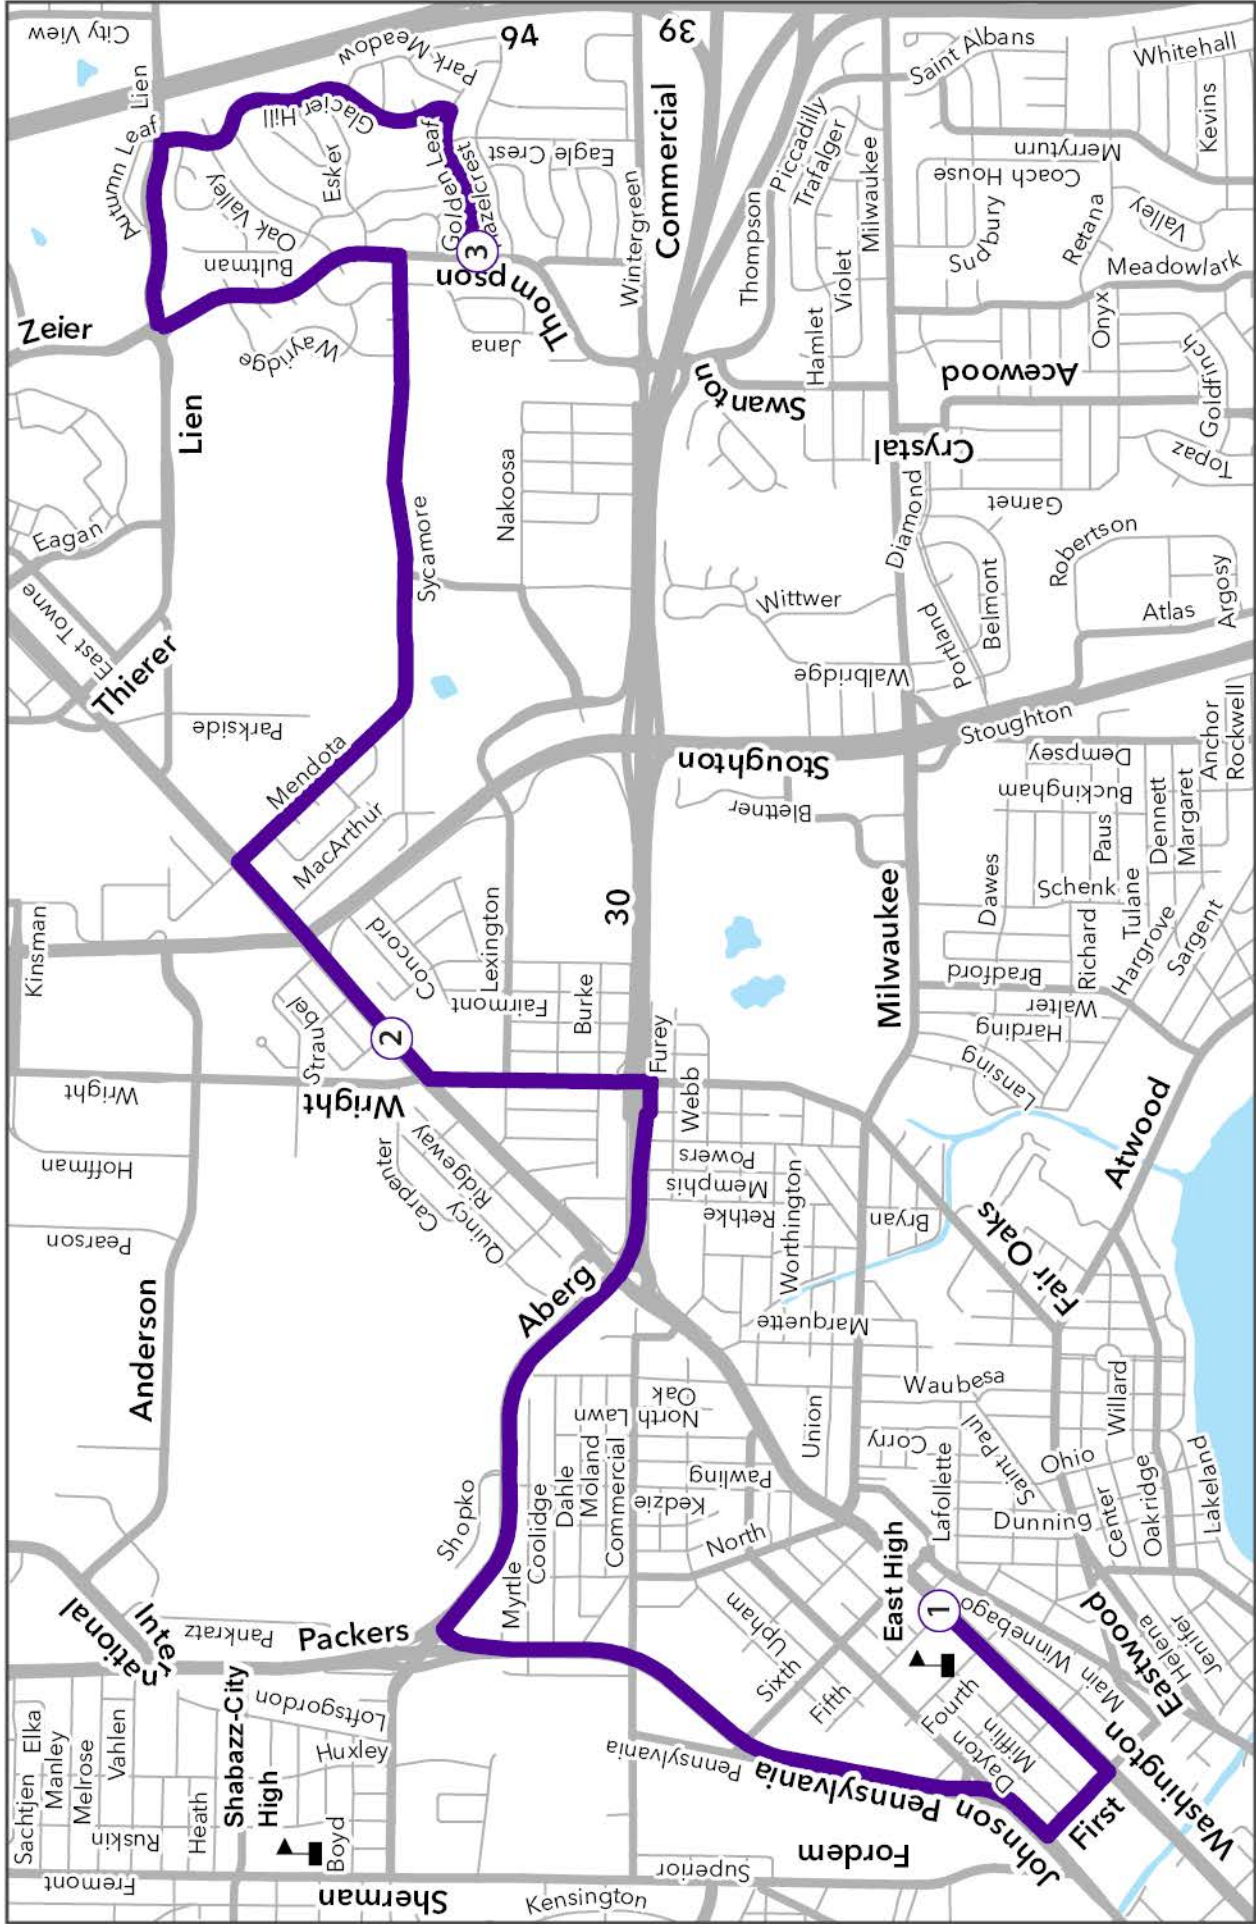

601 - East High

Legend

- School 
- Route 

601 – East H.S.

7:29 AM From : N THOMPSON DR & OAK VALLEY

To : 601 EAST HIGH

Via N Thompson	<i>Wayridge</i>
Right Lien Rd	<i>N Thompson [S]</i>
Right Glacier Hill Dr	<i>Lien [S], Ridge Oak [S], Southridge [S], Valley Edge [S]</i>
Right Golden Leaf Trl	<i>Eagle Crest [S]</i>
Right N Thompson Dr	<i>Golden Leaf</i>
Left Sycamore Ave	<i>N Thompson [S], Wayridge [S], Sycamore [S]</i>
Right Mendota St	<i>Duncan [S], Hoover [S]</i>
7:42 AM Left E Washington Ave	<i>Mendota , Macarthur , Schmedeman [S], Reindahl [S]</i>
Left N Fair Oaks Ave	<i>E Washington [S], Lexington [S]</i>
Right Commercial Ave	<i>N Fair Oaks [S]</i>
Left Sth 30 Ramp	
Merge Sth 30	
Right Exit 1 A - East Washington Ave	
Right E Washington Ave	

7:53 AM Arrive E Washington @ East High

Legend

School

Route

601 - Sycamore

601 PM – Sycamore

3:49 PM From: EAST HIGH

To : 601 Sycamore

Right N First St

Right E Johnson St

Left/To Pennsylvania Ave

To Packers Ave

Right Packers-Aberg Ramp *Aberg*

Right Aberg Ave

To Sth 30

Right Fair Oaks Ramp

Left Commercial Ave *N Fair Oaks*

Left N Fair Oaks Ave *Lexington , E Washington*

4:02 PM Right E Washington Ave *Reindahl ,Schmedeman
,Macarthur*

Right Mendota St *Hoover [S], Duncan [S], Sycamore
[S]*

Left Sycamore Ave *Wayridge*