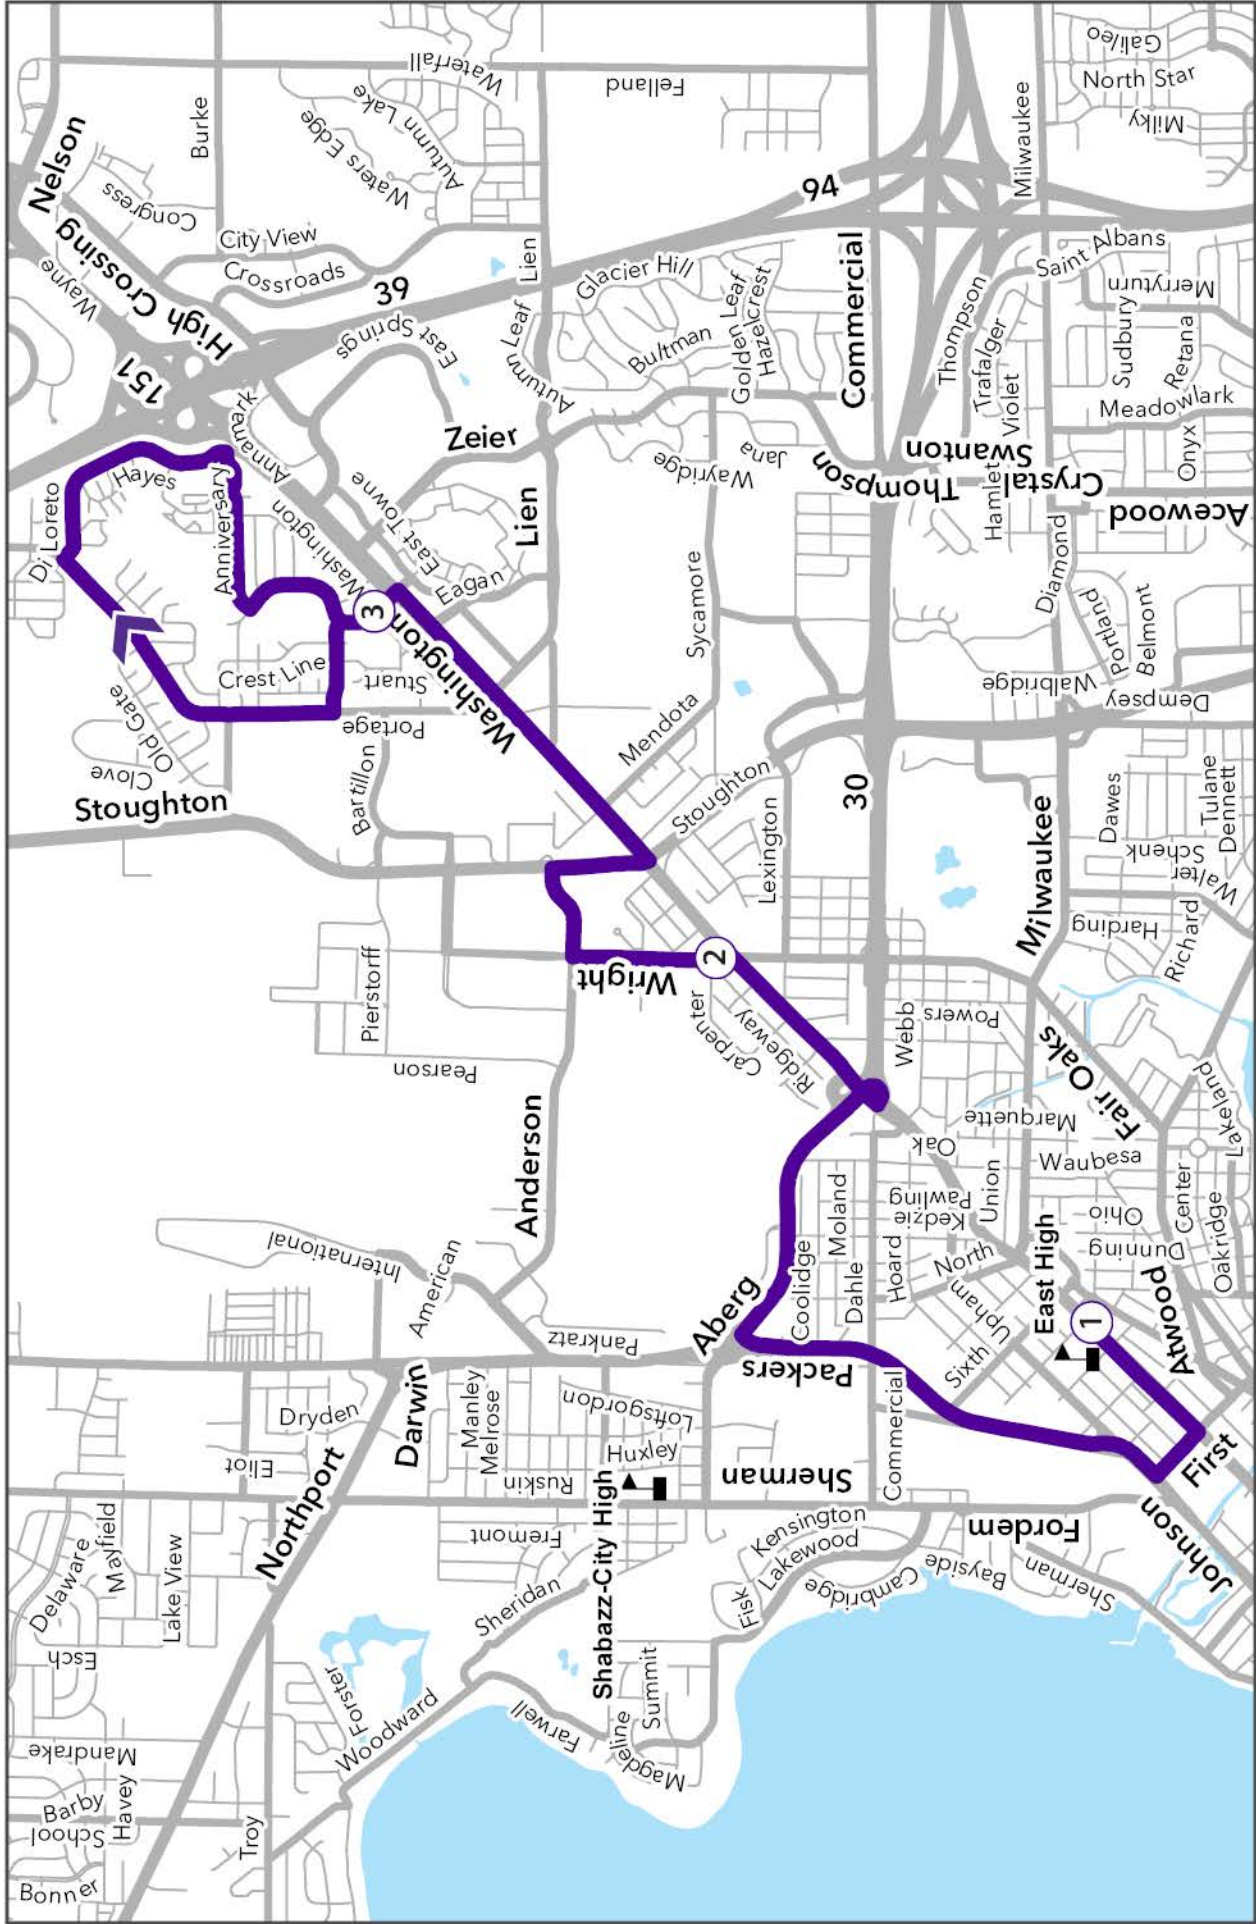

Legend

- School
- Route

602 - East High

602 AM – East High School

7:30 AM From : INDEPENDENCE LN & E WASHINGTON

To : 602 EAST HIGH

Left Melody Ln	<i>Independence , Stuart , Portage</i>
Right Portage Rd	<i>Derek , Rieder , Tomscot , Village</i>
Right Hayes Rd	<i>Portage , Crosswalk , Dawn , Forest Run</i>
Right Anniversary Ln	<i>Hayes , Forest Run , Independence</i>
Left Independence Ln	<i>Declaration , Melody , E Washington</i>

7:44 AM Right E Washington Ave *Independence , Eagan , Portage ,
Lien , Mendota , Macarthur*

Right N Stoughton Rd	
Left Anderson St	<i>Madison College , Wright</i>
Left Wright St	<i>Straubel</i>
Right E Washington Ave	<i>Wright , Lexington , Rethke</i>

7:58 AM Arrive E Washington @ East High [E100]

Legend

- School 
- Route 

602 - East Towne

602 PM – East Towne

3:49 PM From: EAST HIGH

To : 602 E TOWNE

Right N First St

4:03 PM Left Wright St *E Washington , Straubel*

Right Anderson St *Wright , Madison College*

Right N Stoughton Rd

Left E Washington Ave *Macarthur , Mendota , Lien , Portage*

Left Independence Ln *E Washington*